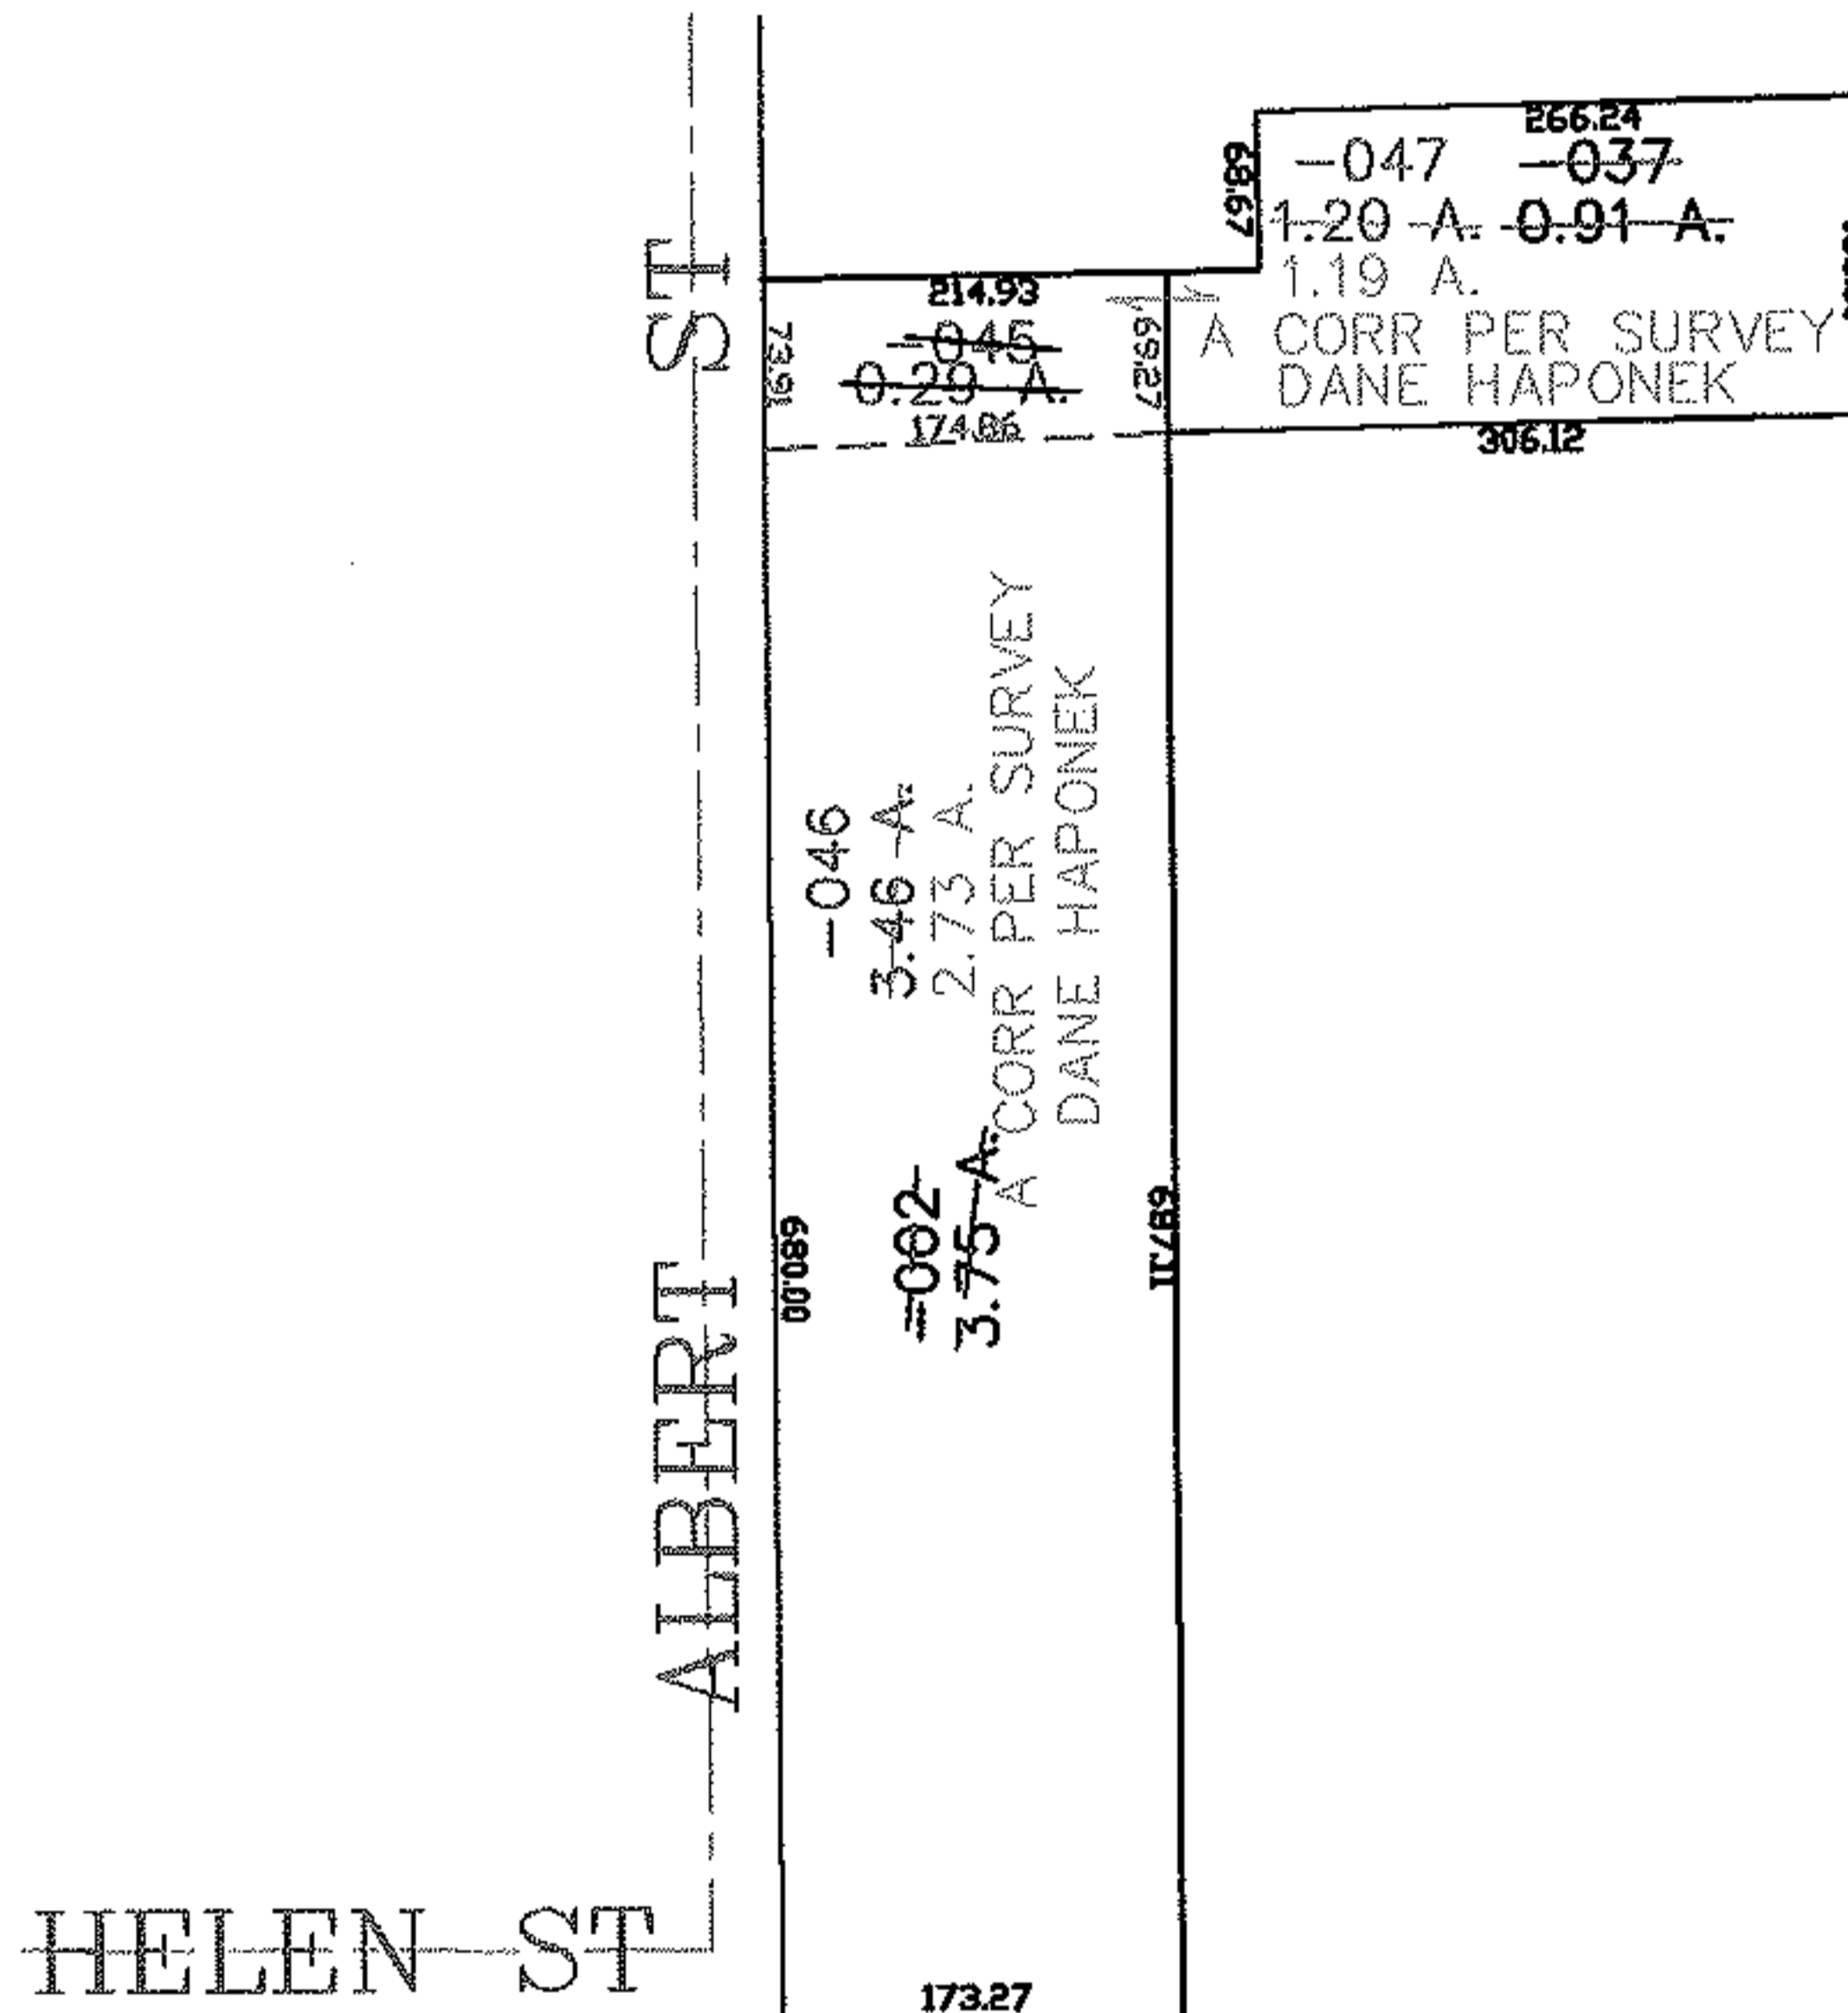

PARENT PARCEL: 07-00-020-138-002

CHILD PARCEL: 07-00-020-138-045 THRU -047

STARTING POINT: SIDELINE OF ALBERT ST & O.L. 20

06-02217

**SPLITS/DEEDS PROCESSED**  
 LORAIN COUNTY TAX MAP DEPARTMENT  
 226 MIDDLE AVE. ELYRIA, OHIO

SURVEYED BY: DANE HAPONEK  
 CLOSURE: 0.00 : 10.000  
 MAP PAGE(S): 07-00-020-D  
 APPROVED BY: JAH DATE: 9-5-06  
 SCALE: 1" = 200 PRIOR INSTRUMENT: DV 1327/523