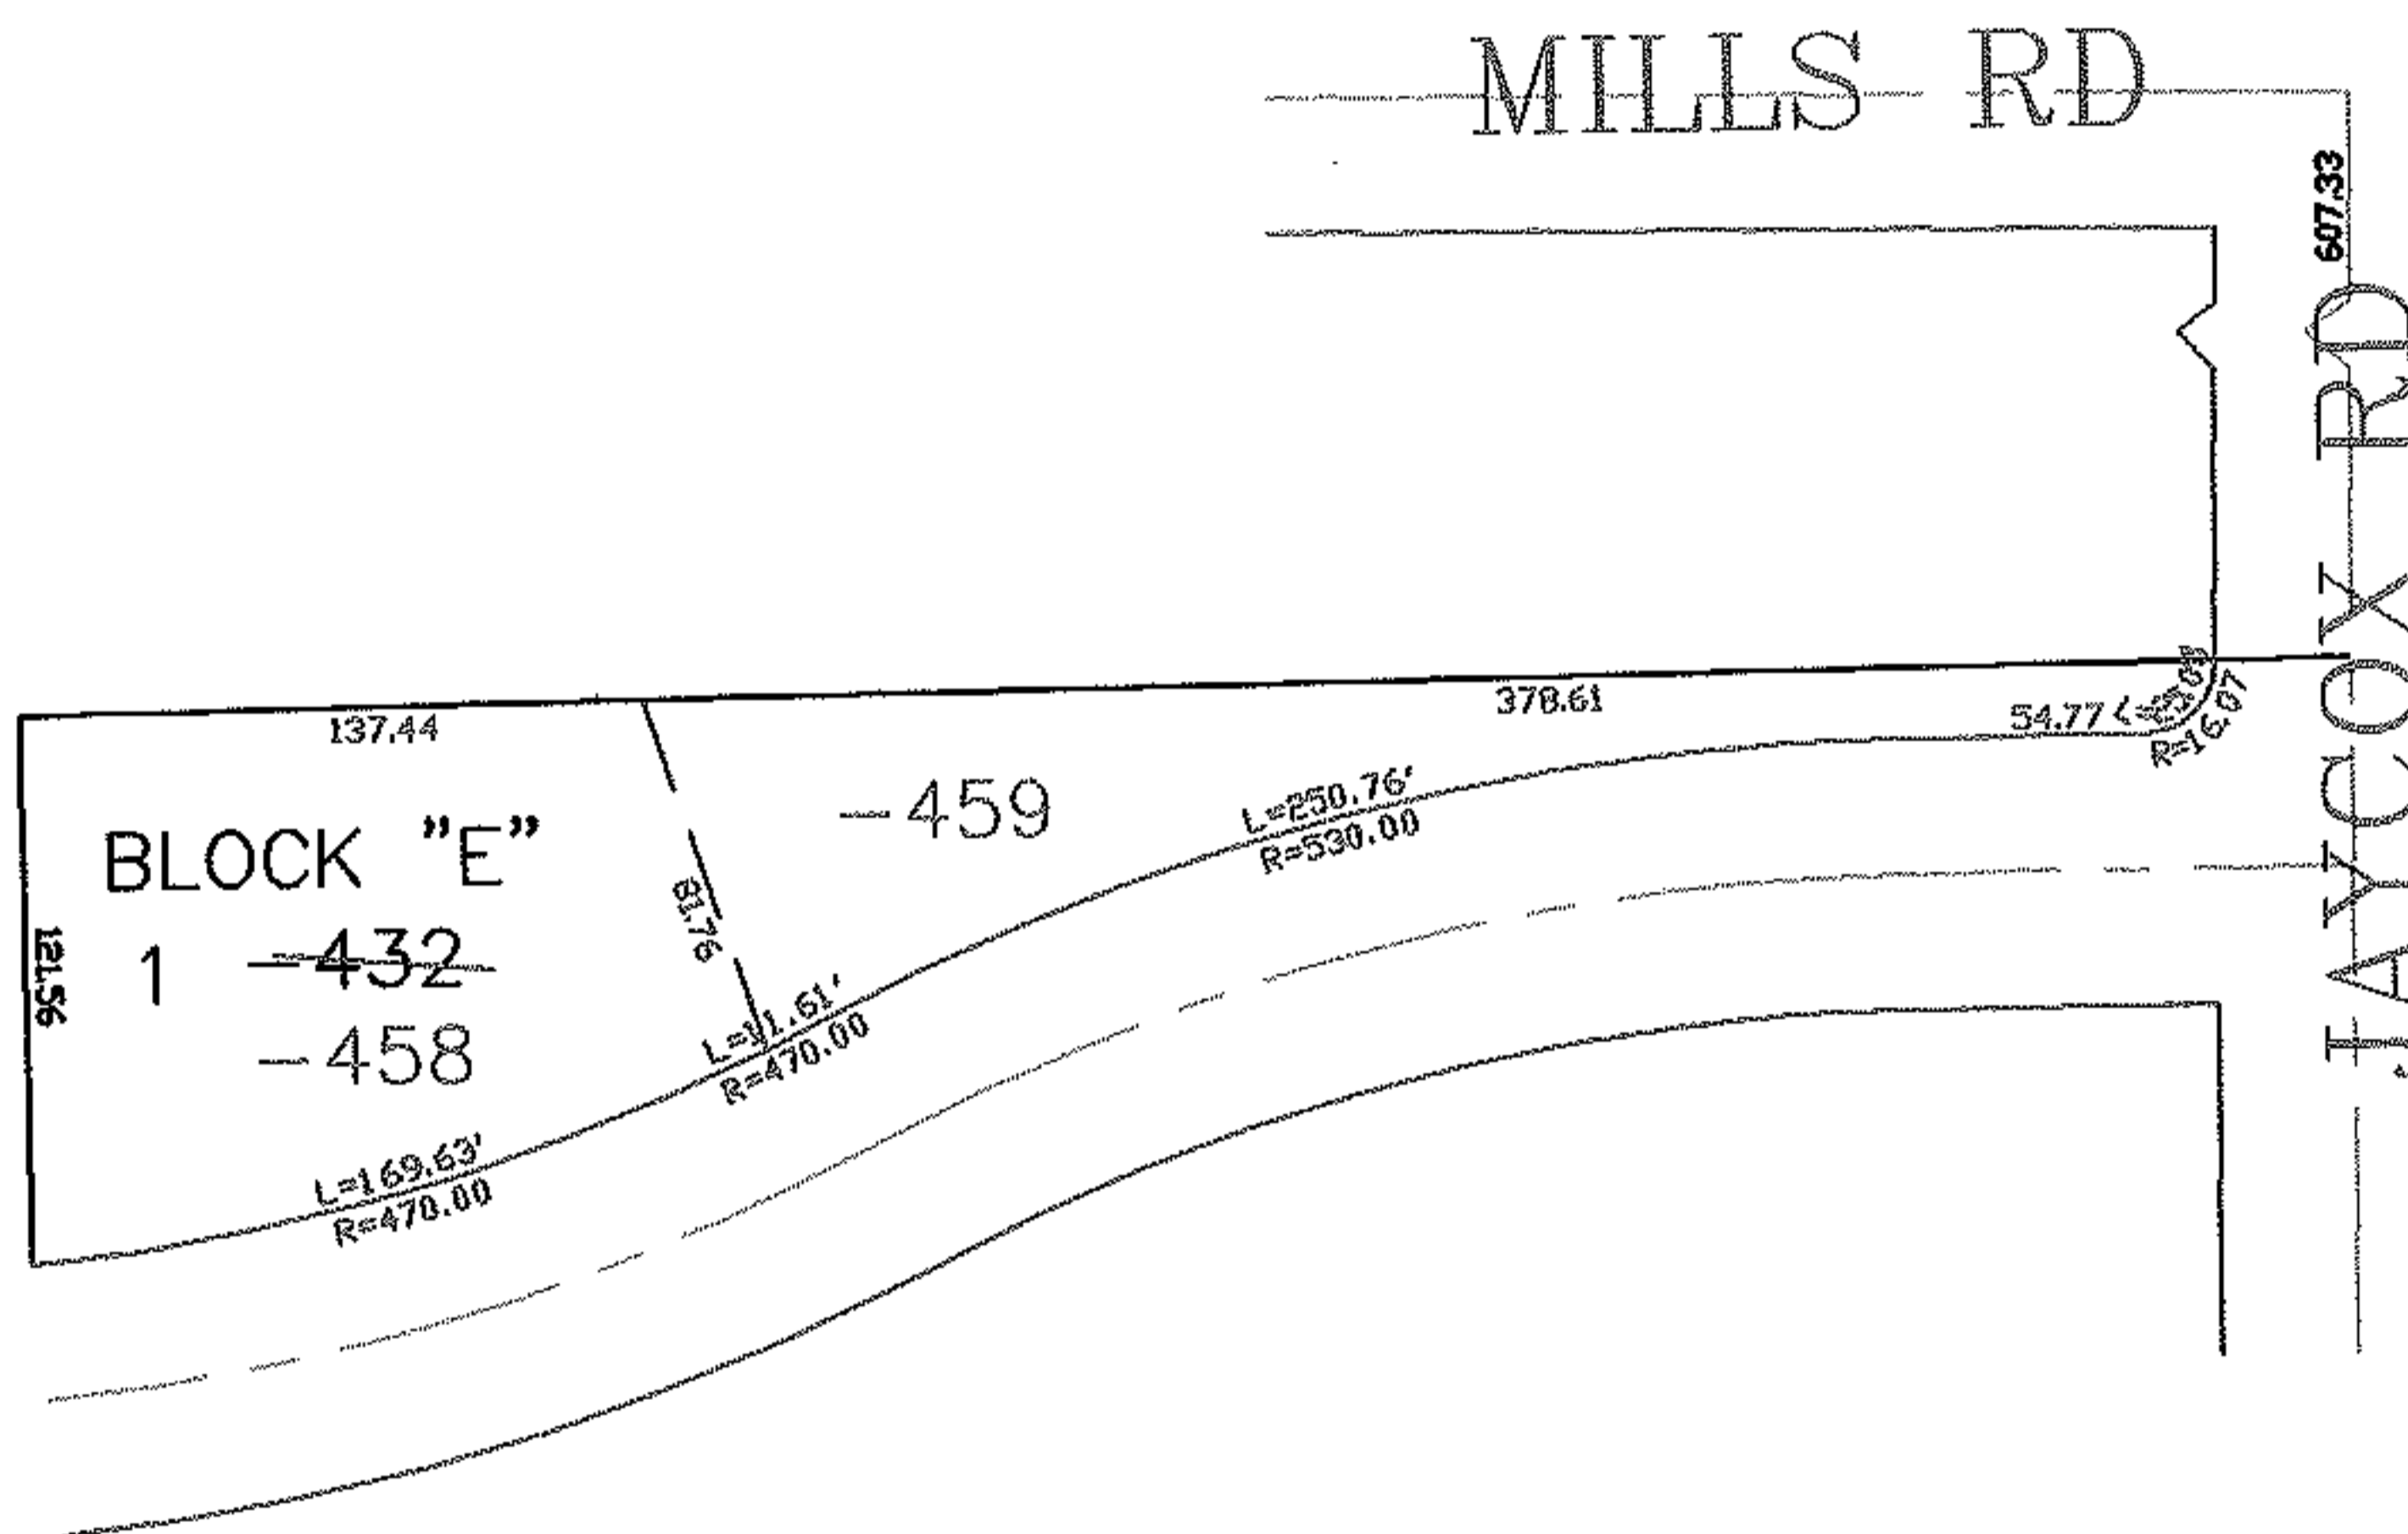

PARENT PARCEL: 07-00-019-000-432

CHILD PARCEL: 07-00-019-000-458, -459

STARTING POINT: CENTERLINE OF MILLS RD & JAYCOX RD

06-02216

SPLITS/DEEDS PROCESSED

LORAIN COUNTY TAX MAP DEPARTMENT
226 MIDDLE AVE. ELYRIA, OHIO

SURVEYED BY: STUART SAYLER

CLOSURE: 0.00 : 10.000

MAP PAGE(S): 07-00-019

APPROVED BY: JAH DATE: 9-1-06

SCALE: 1" = 100 PRIOR INSTRUMENT: PL VOL 82/37