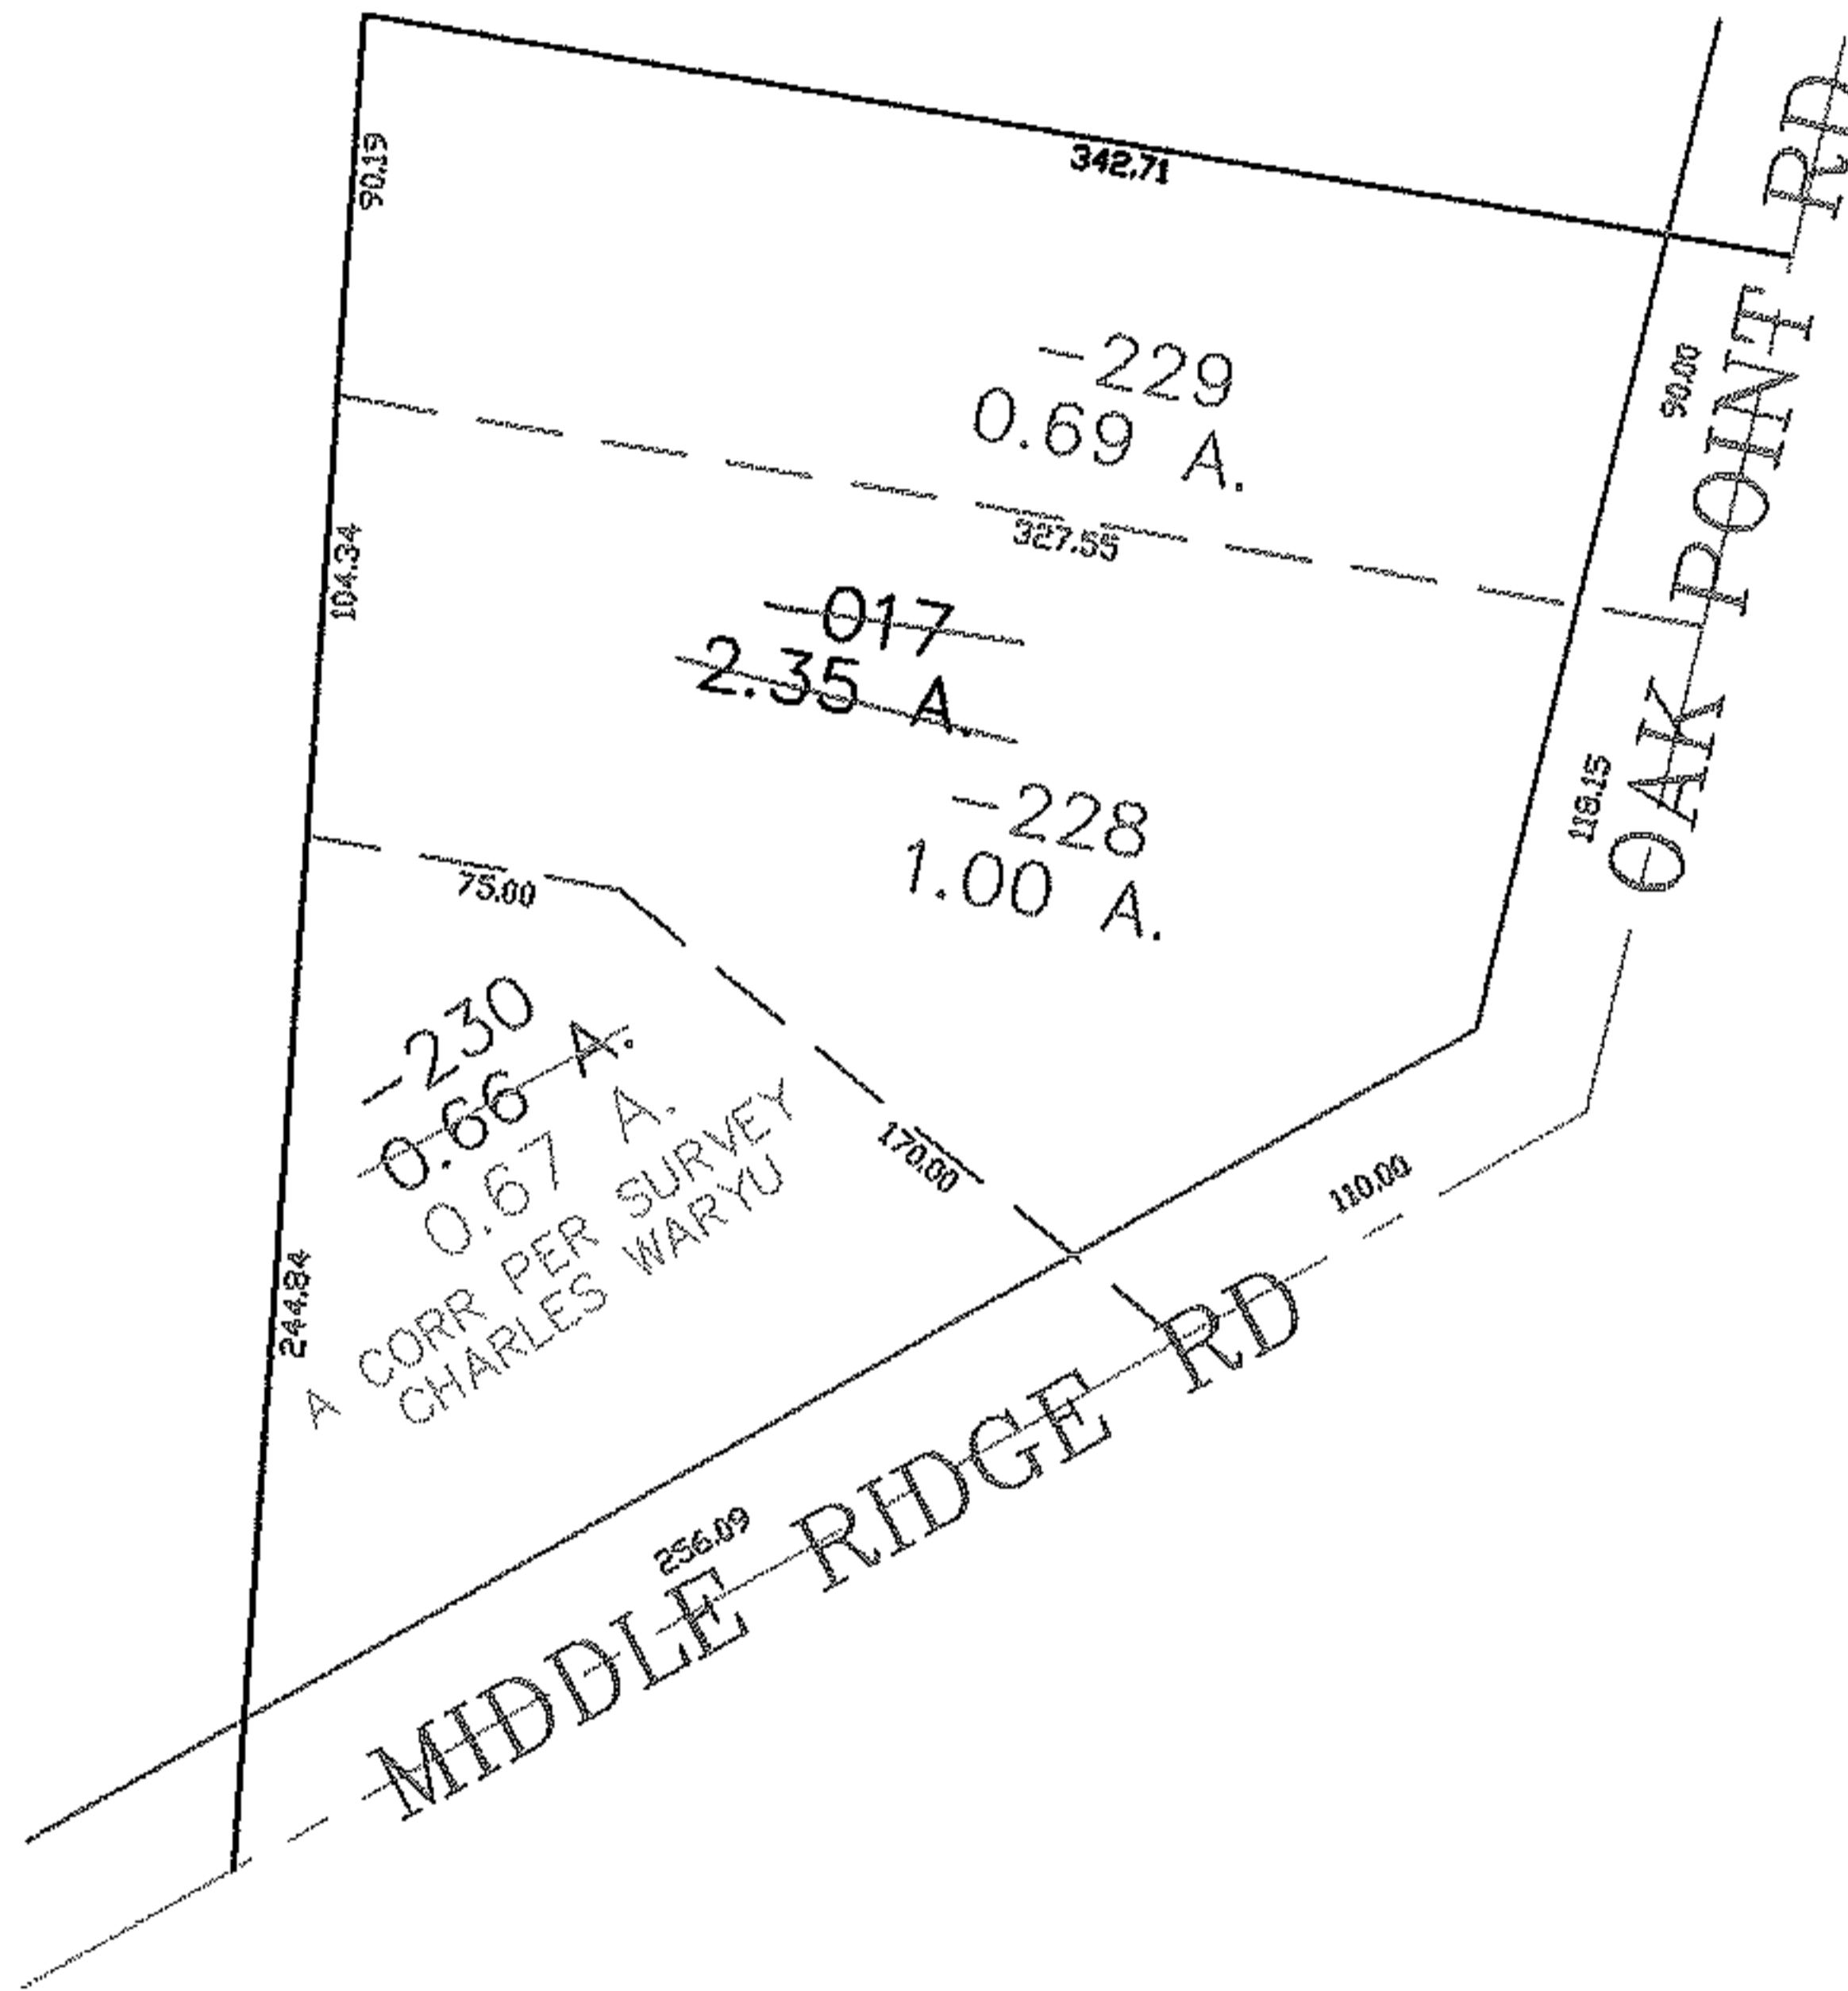

PARENT PARCEL: 05-00-006-000-017

CHILD PARCEL: 05-00-006-000-228, -229, -230

STARTING POINT: CENTERLINE OF MIDDLE RIDGE RD & OAK POINT RD

06-02215

SPLITS/DEEDS PROCESSED

LORAIN COUNTY TAX MAP DEPARTMENT
226 MIDDLE AVE. ELYRIA, OHIO

SURVEYED BY: CHARLES WARYU

CLOSURE: 0.00 : 10.000

MAP PAGE(S): 05-00-006-A

APPROVED BY: JAH DATE: 8-31-06

SCALE: 1" = 100 PRIOR INSTRUMENT: 20030916438