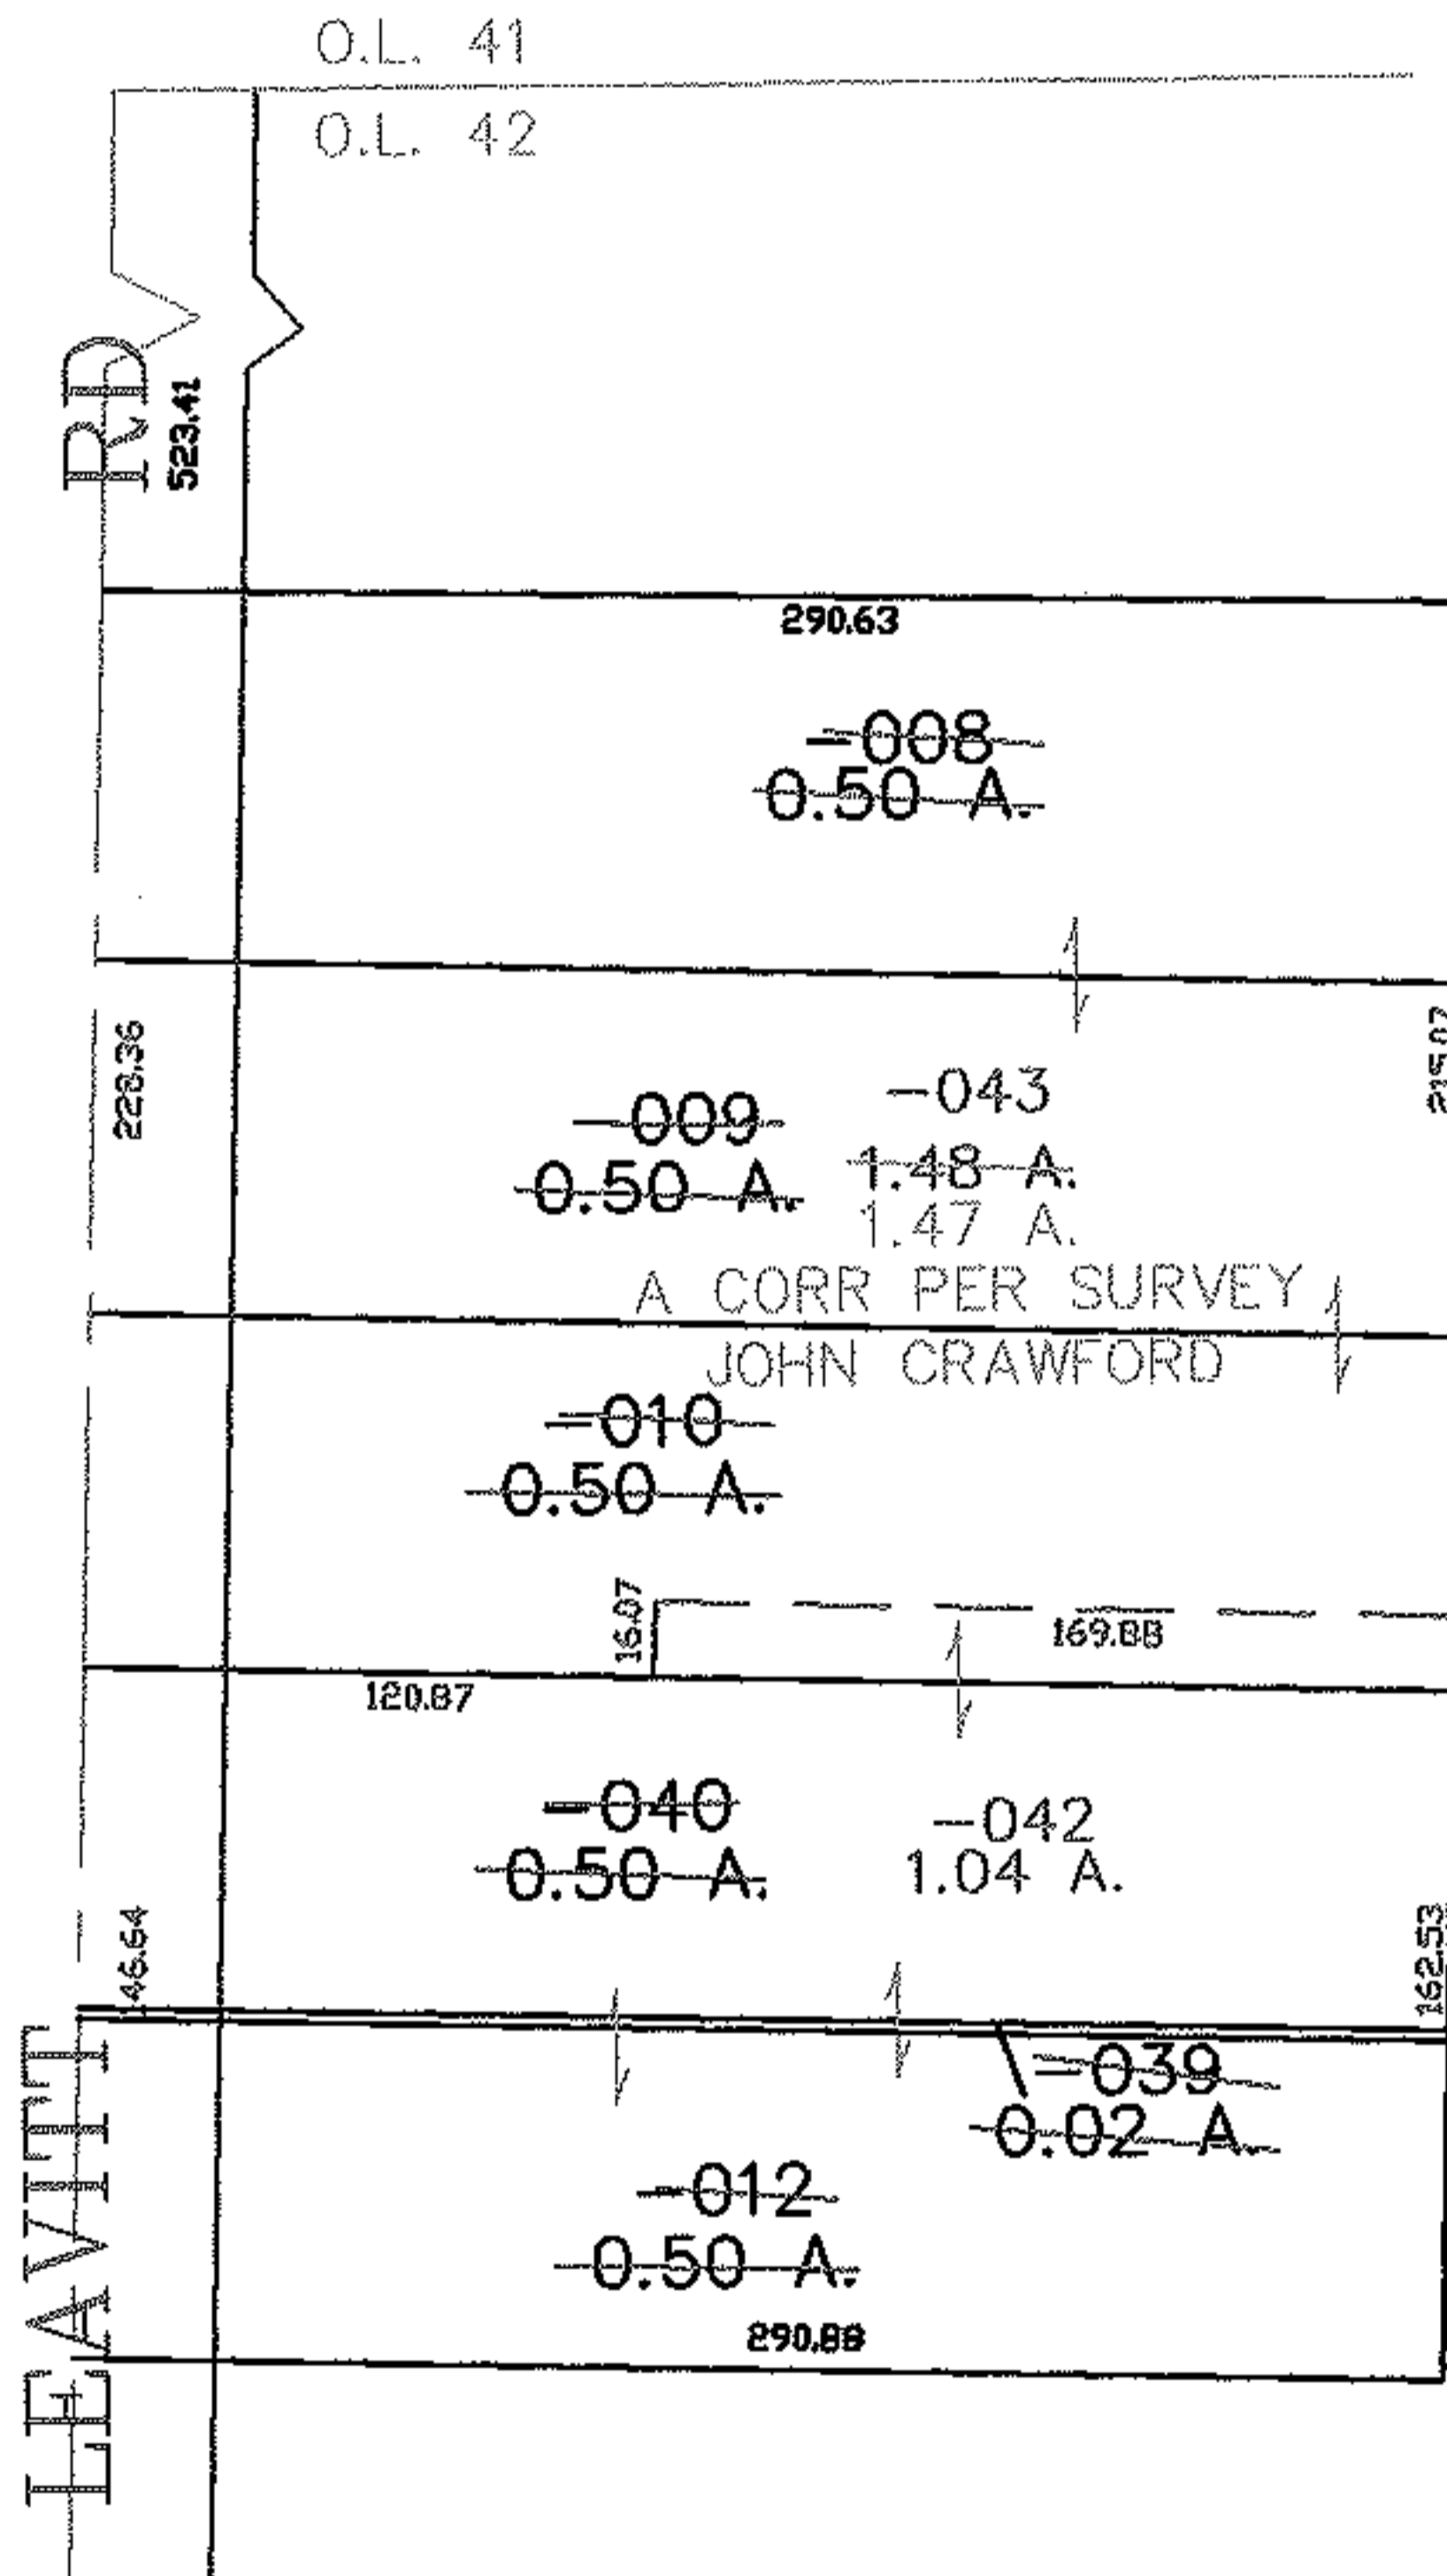

PARENT PARCEL: 05-00-042-101-039, 040, 008 THRU -010, -012

CHILD PARCEL: 05-00-042-101-042, -043

STARTING POINT: CENTERLINE OF LEAVITT RD & O.L. 42

06-02212

SPLITS/DEEDS PROCESSED

LORAIN COUNTY TAX MAP DEPARTMENT
226 MIDDLE AVE. ELYRIA, OHIO

SURVEYED BY: JOHN CRAWFORD
 CLOSURE: 0.00 : 10.000
 MAP PAGE(S): 05-00-042-A
 APPROVED BY: JAH DATE: 9-6-06
 SCALE: 1" = 100 PRIOR INSTRUMENT: 2005087956