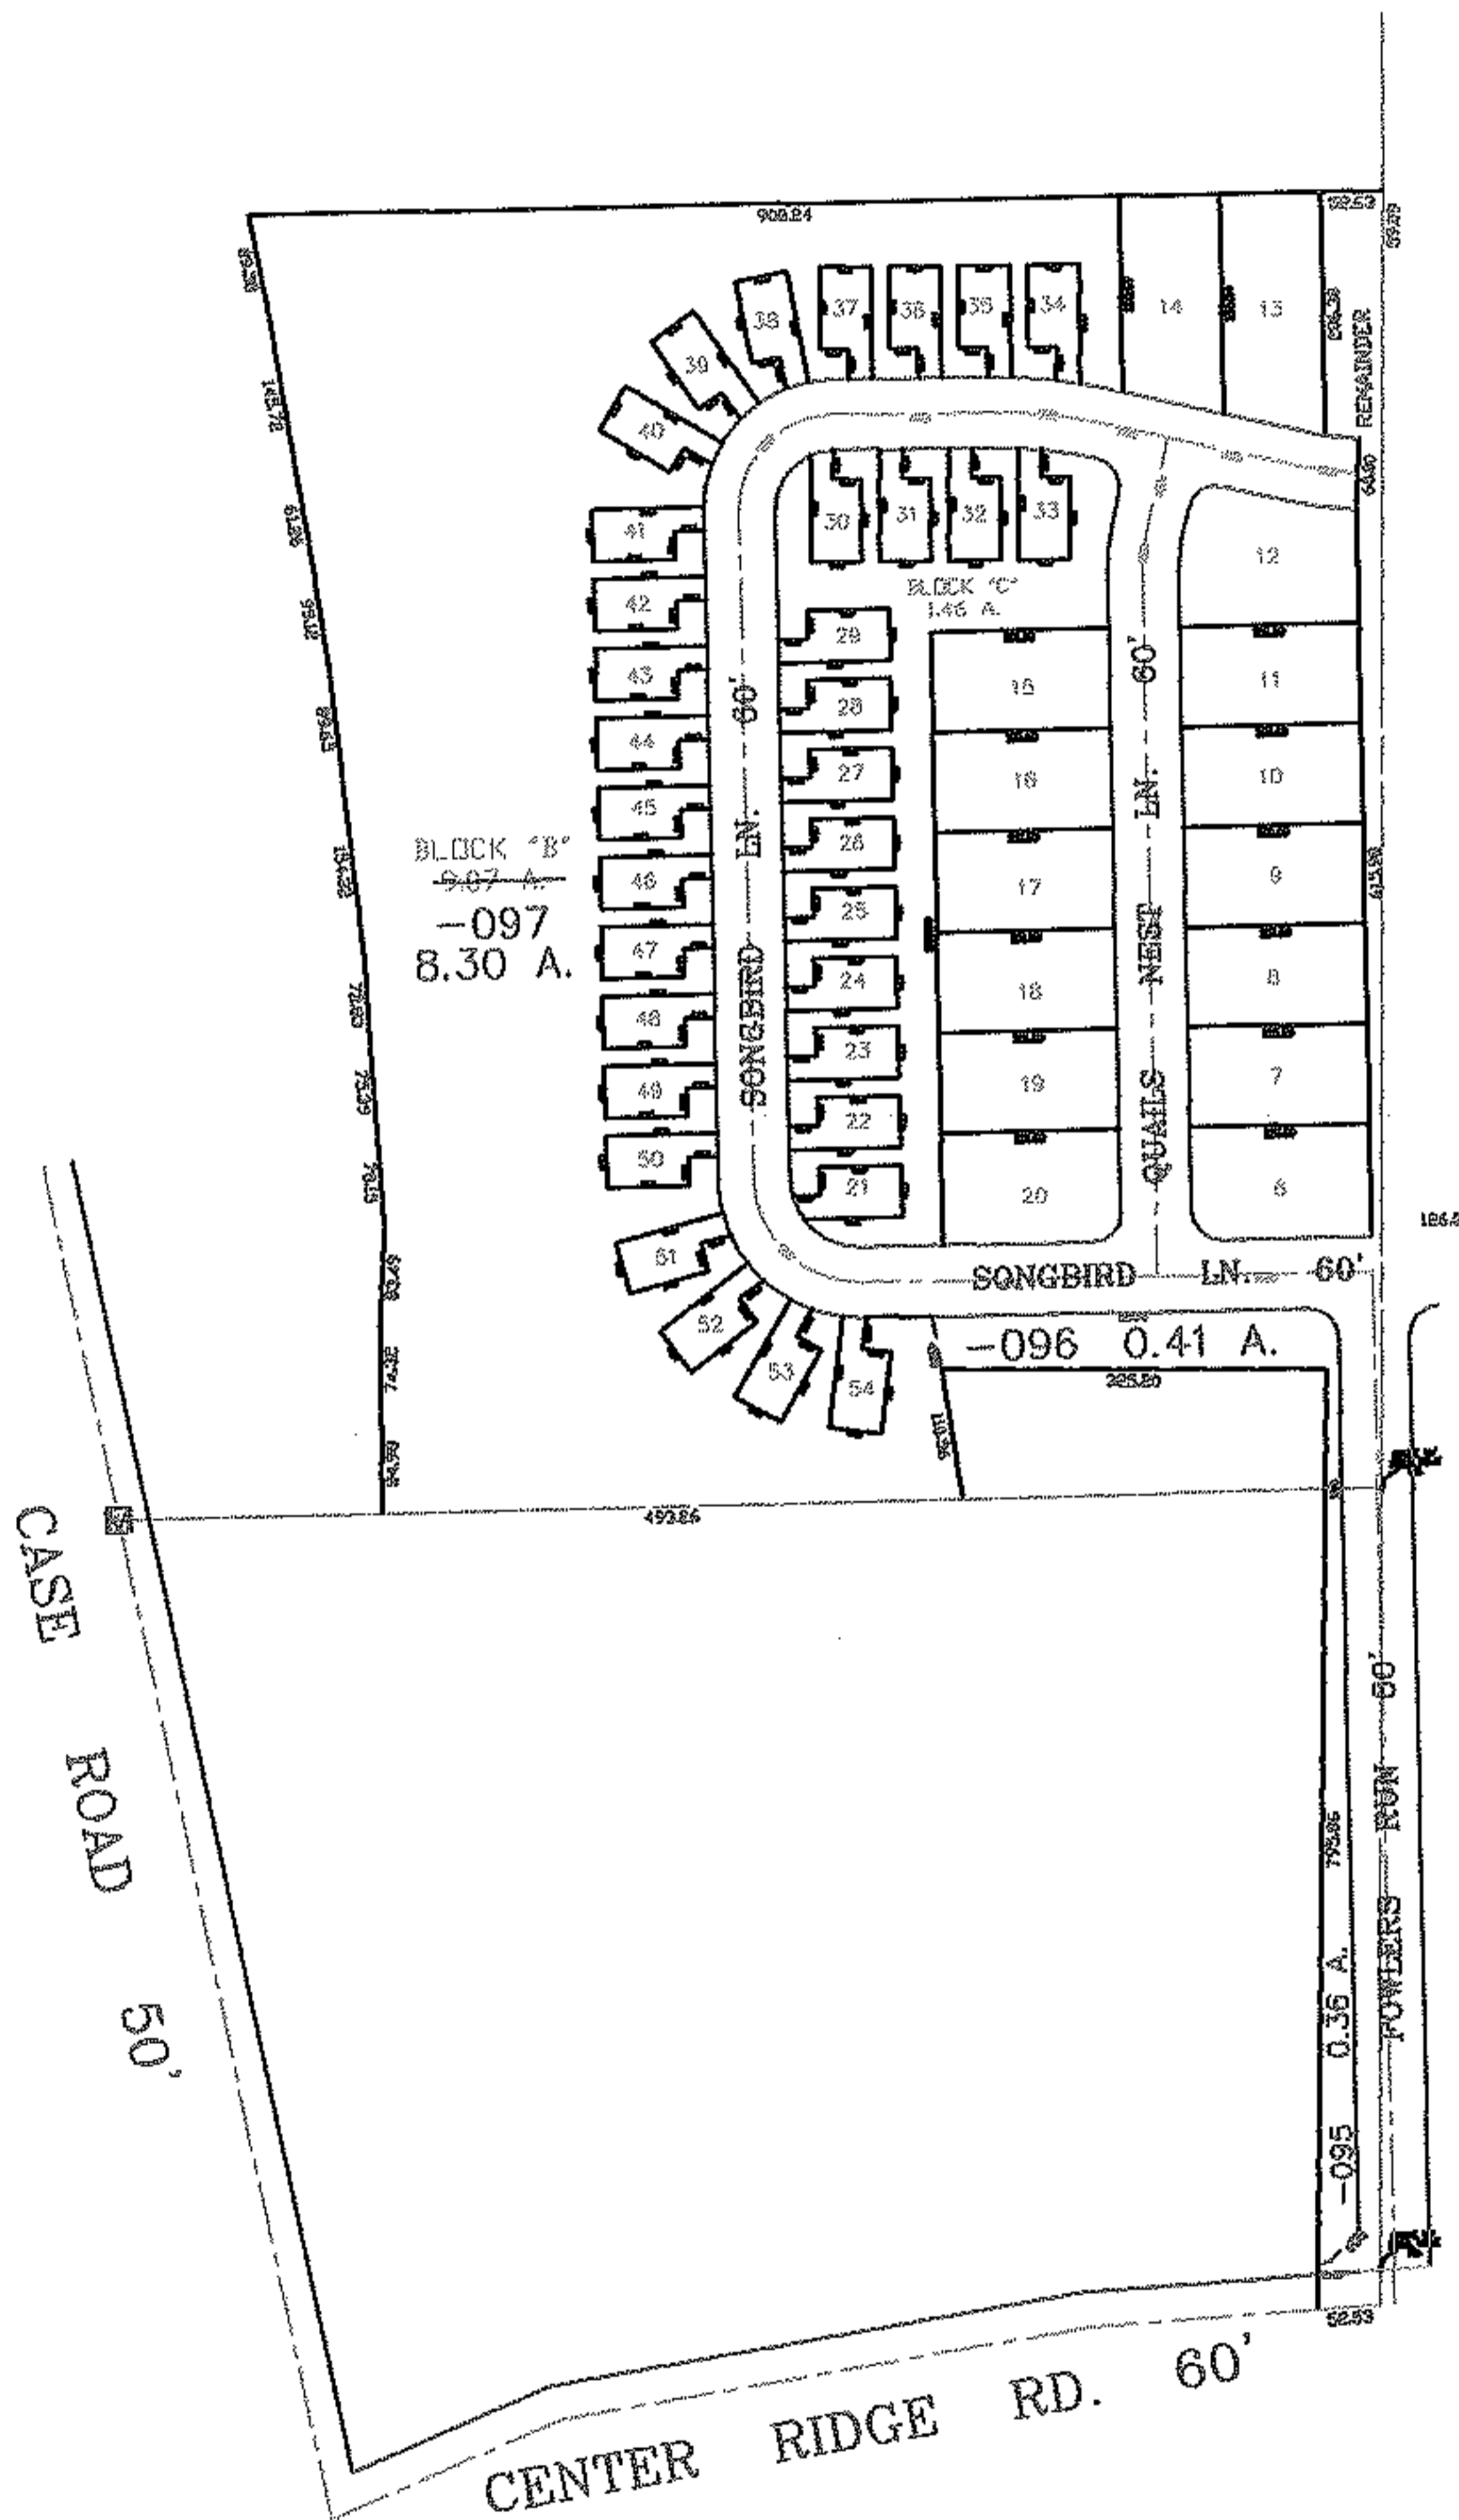

PARENT PARCEL: 07-00-045-110-071

CHILD PARCEL: 07-00-045-110-095 THRU -097

STARTING POINT: CENTERLINE OF FLOWERS RUN & SONG BIRD LN

06-02204

SPLITS/DEEDS PROCESSED
LORAIN COUNTY TAX MAP DEPARTMENT
226 MIDDLE AVE. ELYRIA, OHIO

SURVEYED BY: DAVID ELWELL
CLOSURE: 0.00 : 10.000
MAP PAGE(S): 07-00-046-B
APPROVED BY: JAH DATE: 8-21-06
SCALE: 1" = 300 PRIOR INSTRUMENT: PL VL 87/1