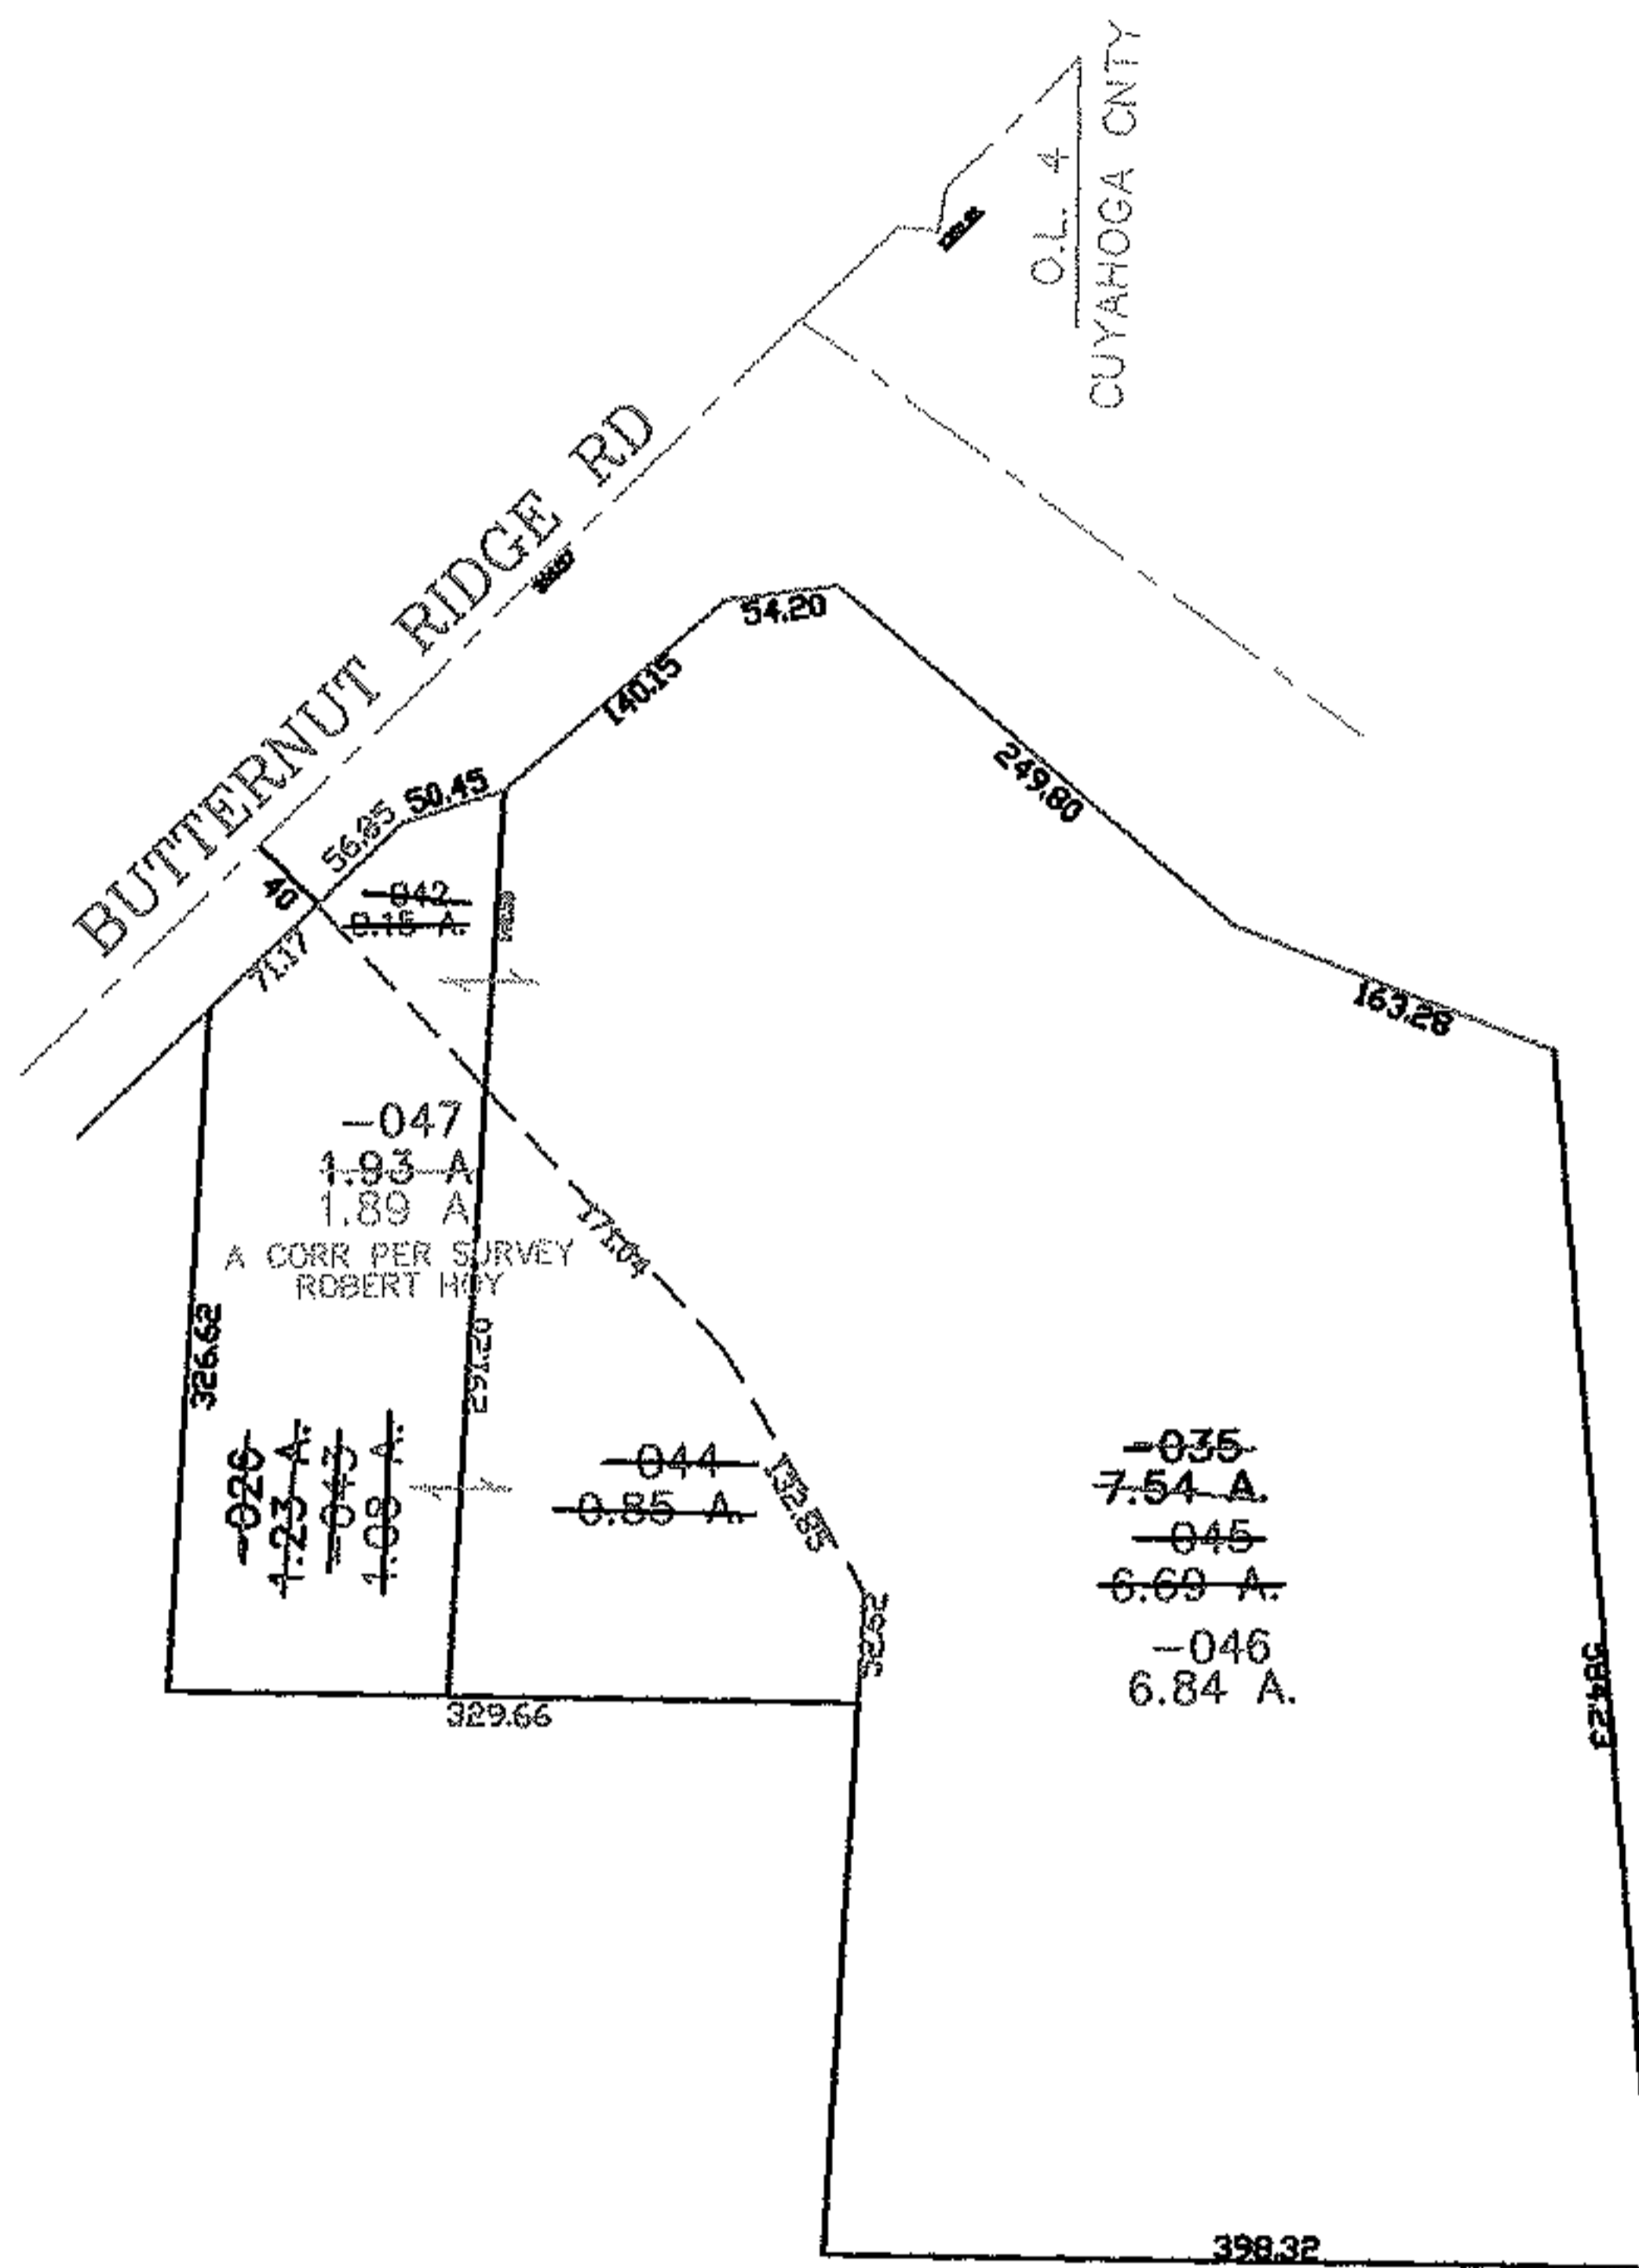

RASTER

PARENT PARCEL: 07-00-004-110-026, -035

06-02203

CHILD PARCEL: 07-00-004-110-042 THRU -047

STARTING POINT: CENTERLINE OF BUTTERNUT RIDGE RD & O.L. 4

**SPLITS/DEEDS PROCESSED**

LORAIN COUNTY TAX MAP DEPARTMENT  
226 MIDDLE AVE. ELYRIA, OHIO

SURVEYED BY: ROBERT HOY

CLOSURE: 0.00 : 10.000

MAP PAGE(S): 07-00-004-D

APPROVED BY: JAH DATE: 8-14-06

SCALE: 1" = 200 PRIOR INSTRUMENT: 20060133034