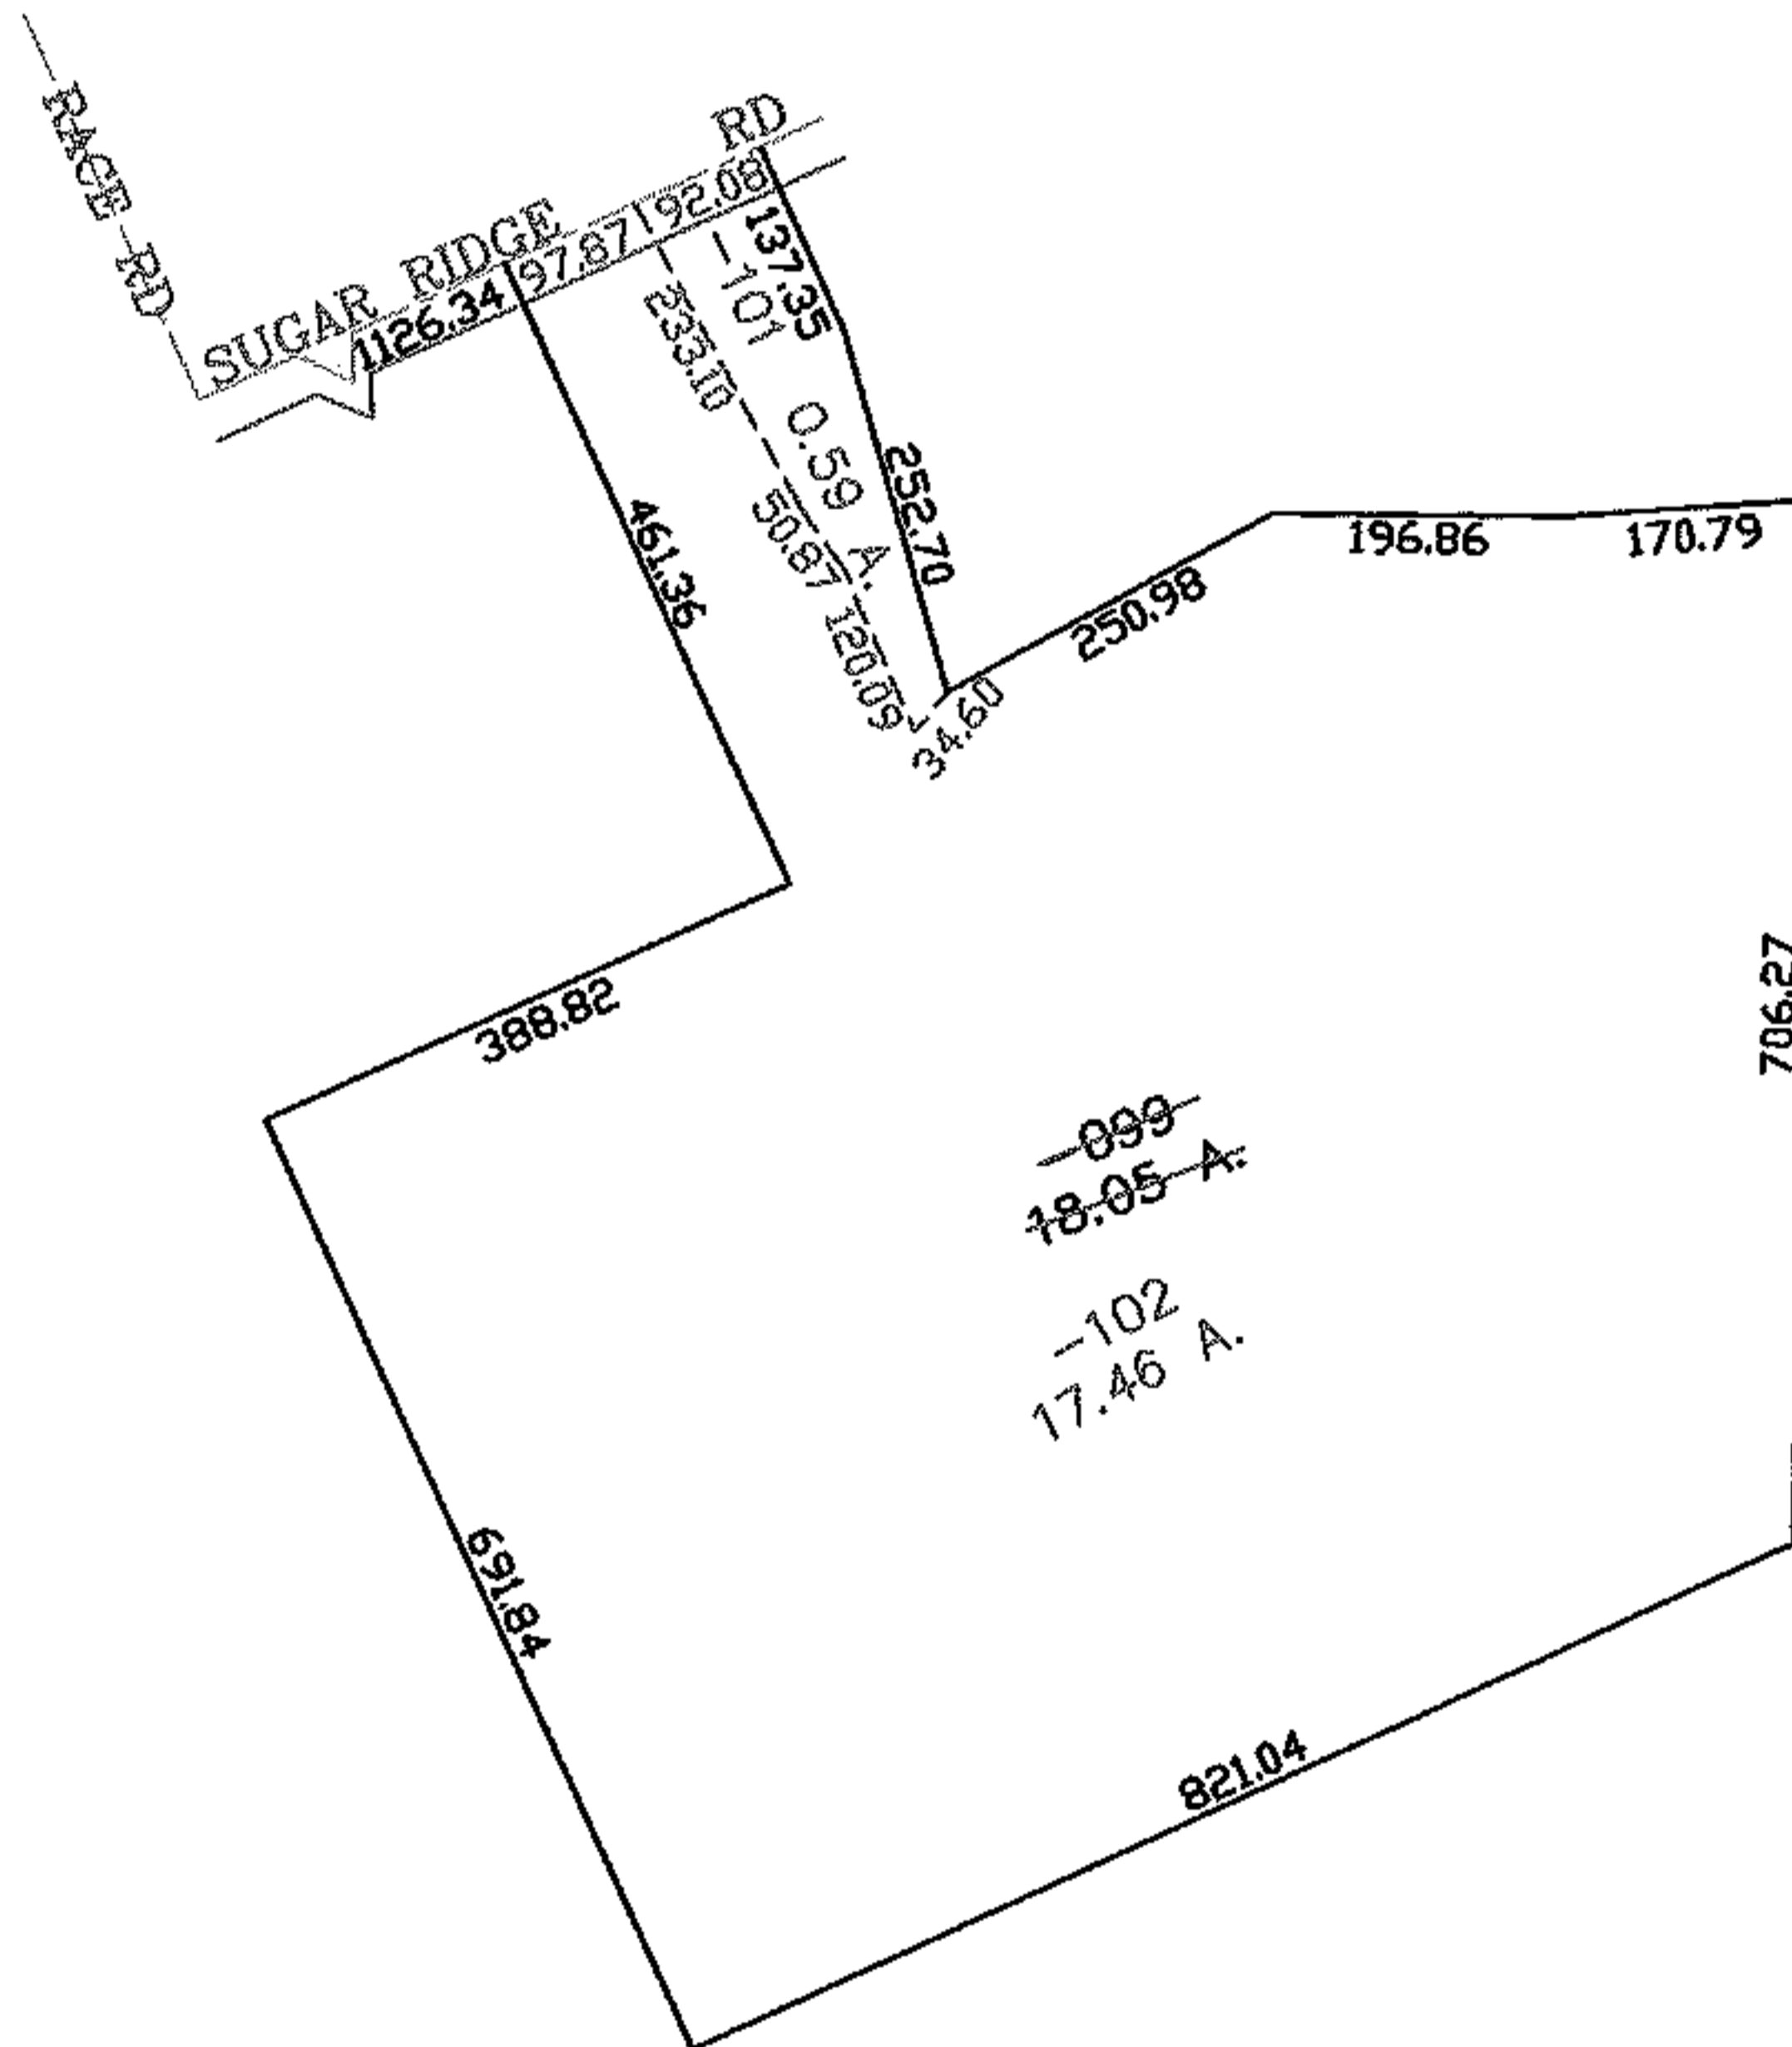

RASTER

PARENT PARCEL: 07-00-035-102-099

CHILD PARCEL: 07-00-035-102-101, -102

STARTING POINT: CENTERLINE OF SUGAR RIDGE RD & RACE RD

06-02198

SPLITS/DEEDS PROCESSED

LORAIN COUNTY TAX MAP DEPARTMENT
226 MIDDLE AVE. ELYRIA, OHIO

SURVEYED BY: KENNETH BOHNING

CLOSURE: 0.00 : 10.000

MAP PAGE(S): 07-00-035-A

APPROVED BY: JAH DATE: 8-4-06

SCALE: 1" = 300 PRIOR INSTRUMENT: 20060141500