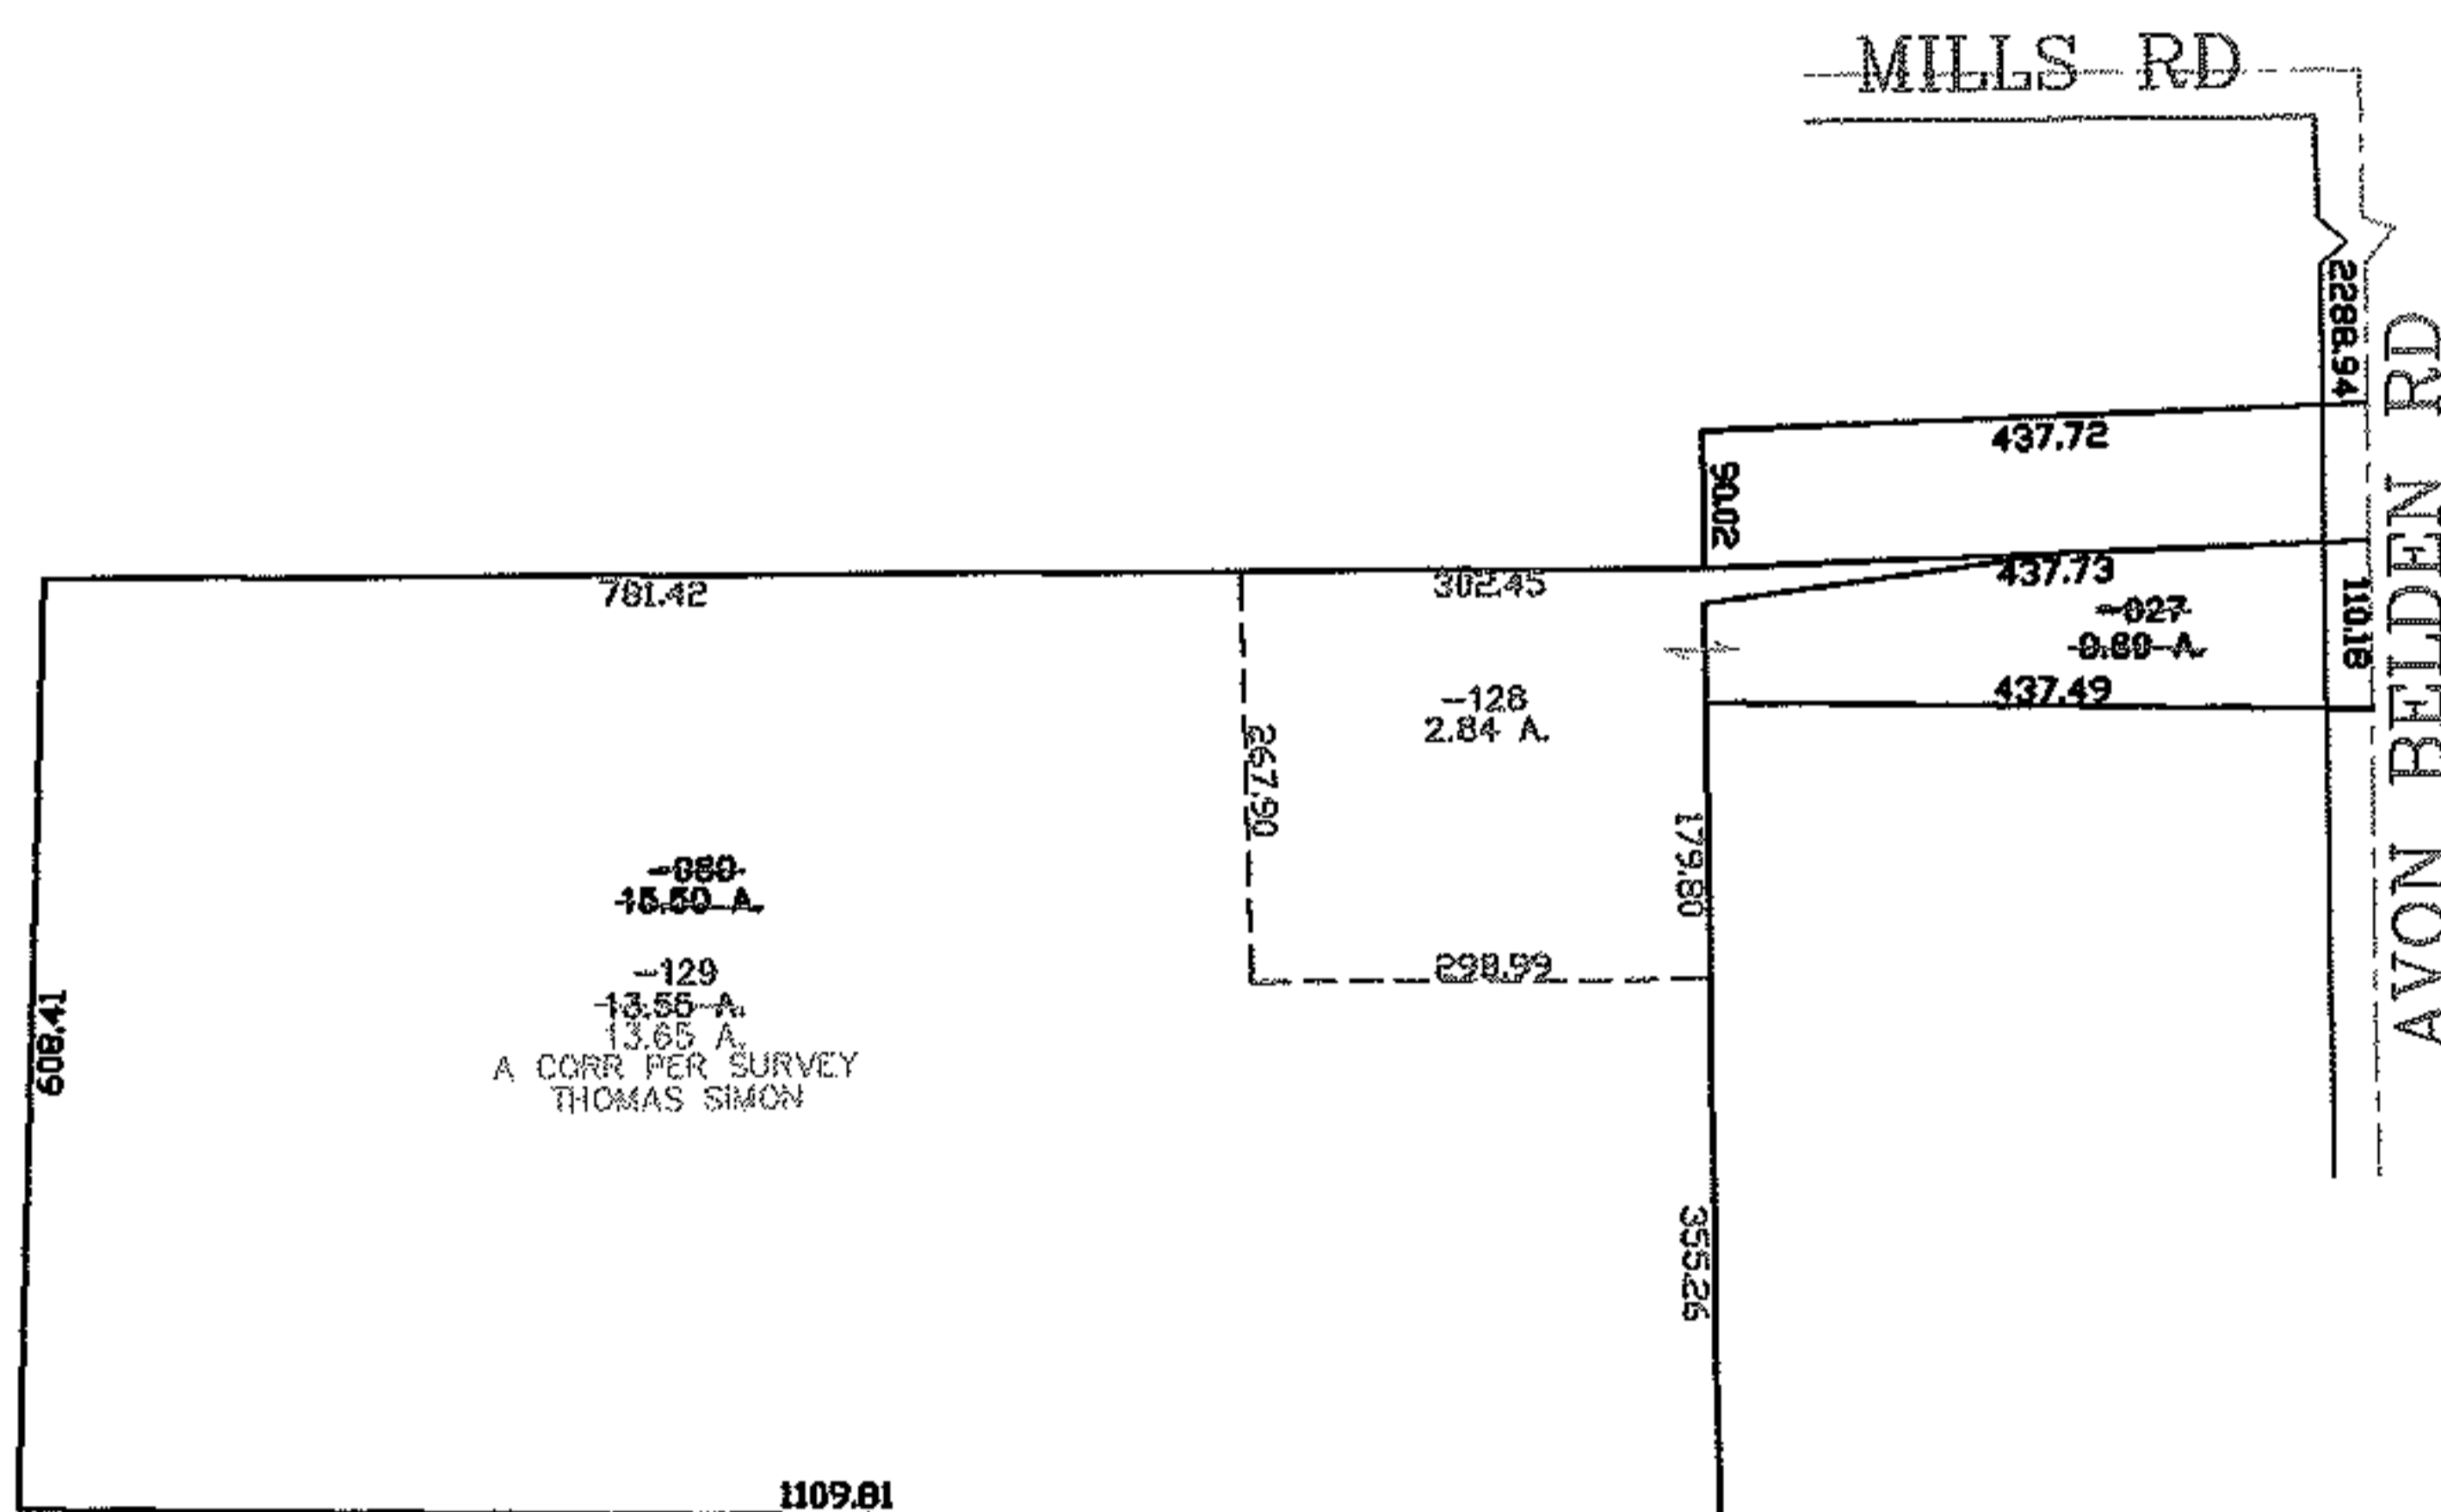

PARENT PARCEL: 07-00-030-000-080, -027

CHILD PARCEL: 07-00-030-000-128, -129

STARTING POINT: CENTERLINE OF AVON BELDEN RD & MILLS RD

06-02193

SPLITS/DEEDS PROCESSED
 LORAIN COUNTY TAX MAP DEPARTMENT
 226 MIDDLE AVE. ELYRIA, OHIO

SURVEYED BY: THOMAS SIMON
 CLOSURE: 0.00 : 10.000
 MAP PAGE(S): 07-00-030-D
 APPROVED BY: JAH DATE: 7-26-06
 SCALE: 1" = 300 PRIOR INSTRUMENT: 20020867909