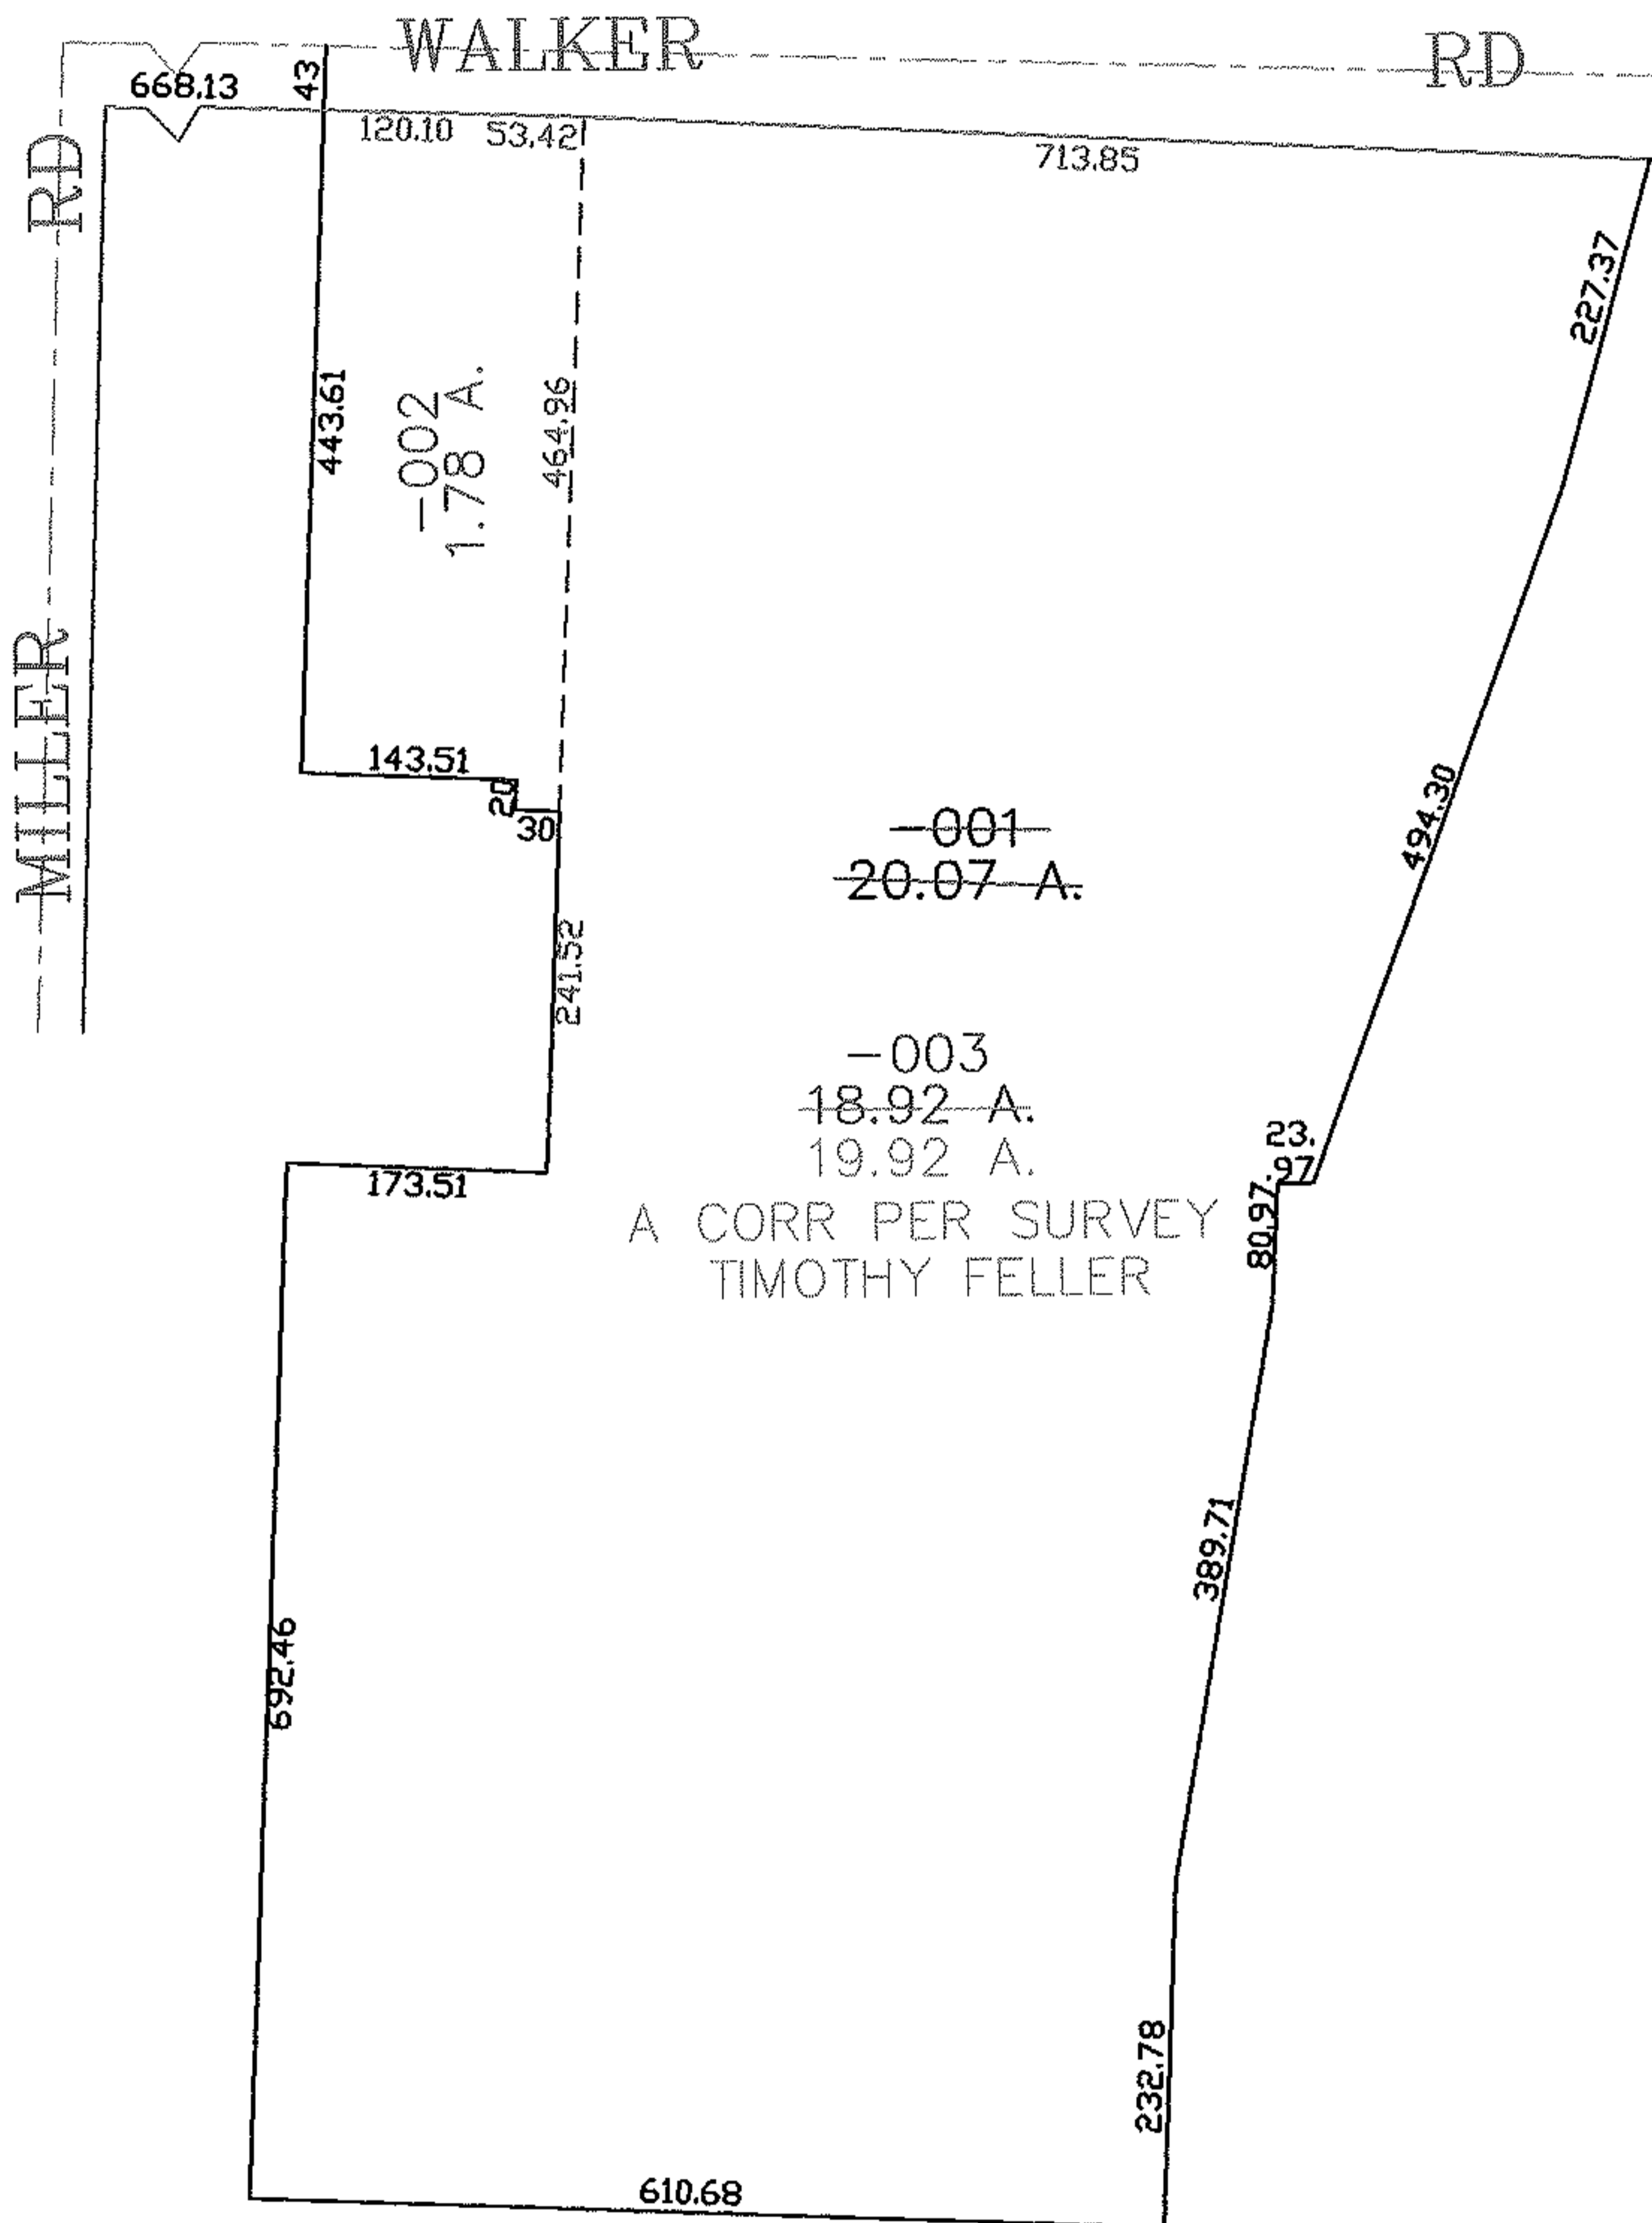

RASTER

PARENT PARCEL: 04-00-005-700-001

CHILD PARCEL: 04-00-005-700-002, -003

STARTING POINT: CENTERLINE OF MILLER RD & WALKER RD

06-02190

SPLITS/DEEDS PROCESSED
 LORAIN COUNTY TAX MAP DEPARTMENT
 226 MIDDLE AVE. ELYRIA, OHIO

SURVEYED BY: TIMOTHY FELLER
 CLOSURE: 0.00 : 10.000
 MAP PAGE(S): 04-00-005-B
 APPROVED BY: JAH DATE: 7-25-06
 SCALE: 1" = 200 PRIOR INSTRUMENT: 20050110160