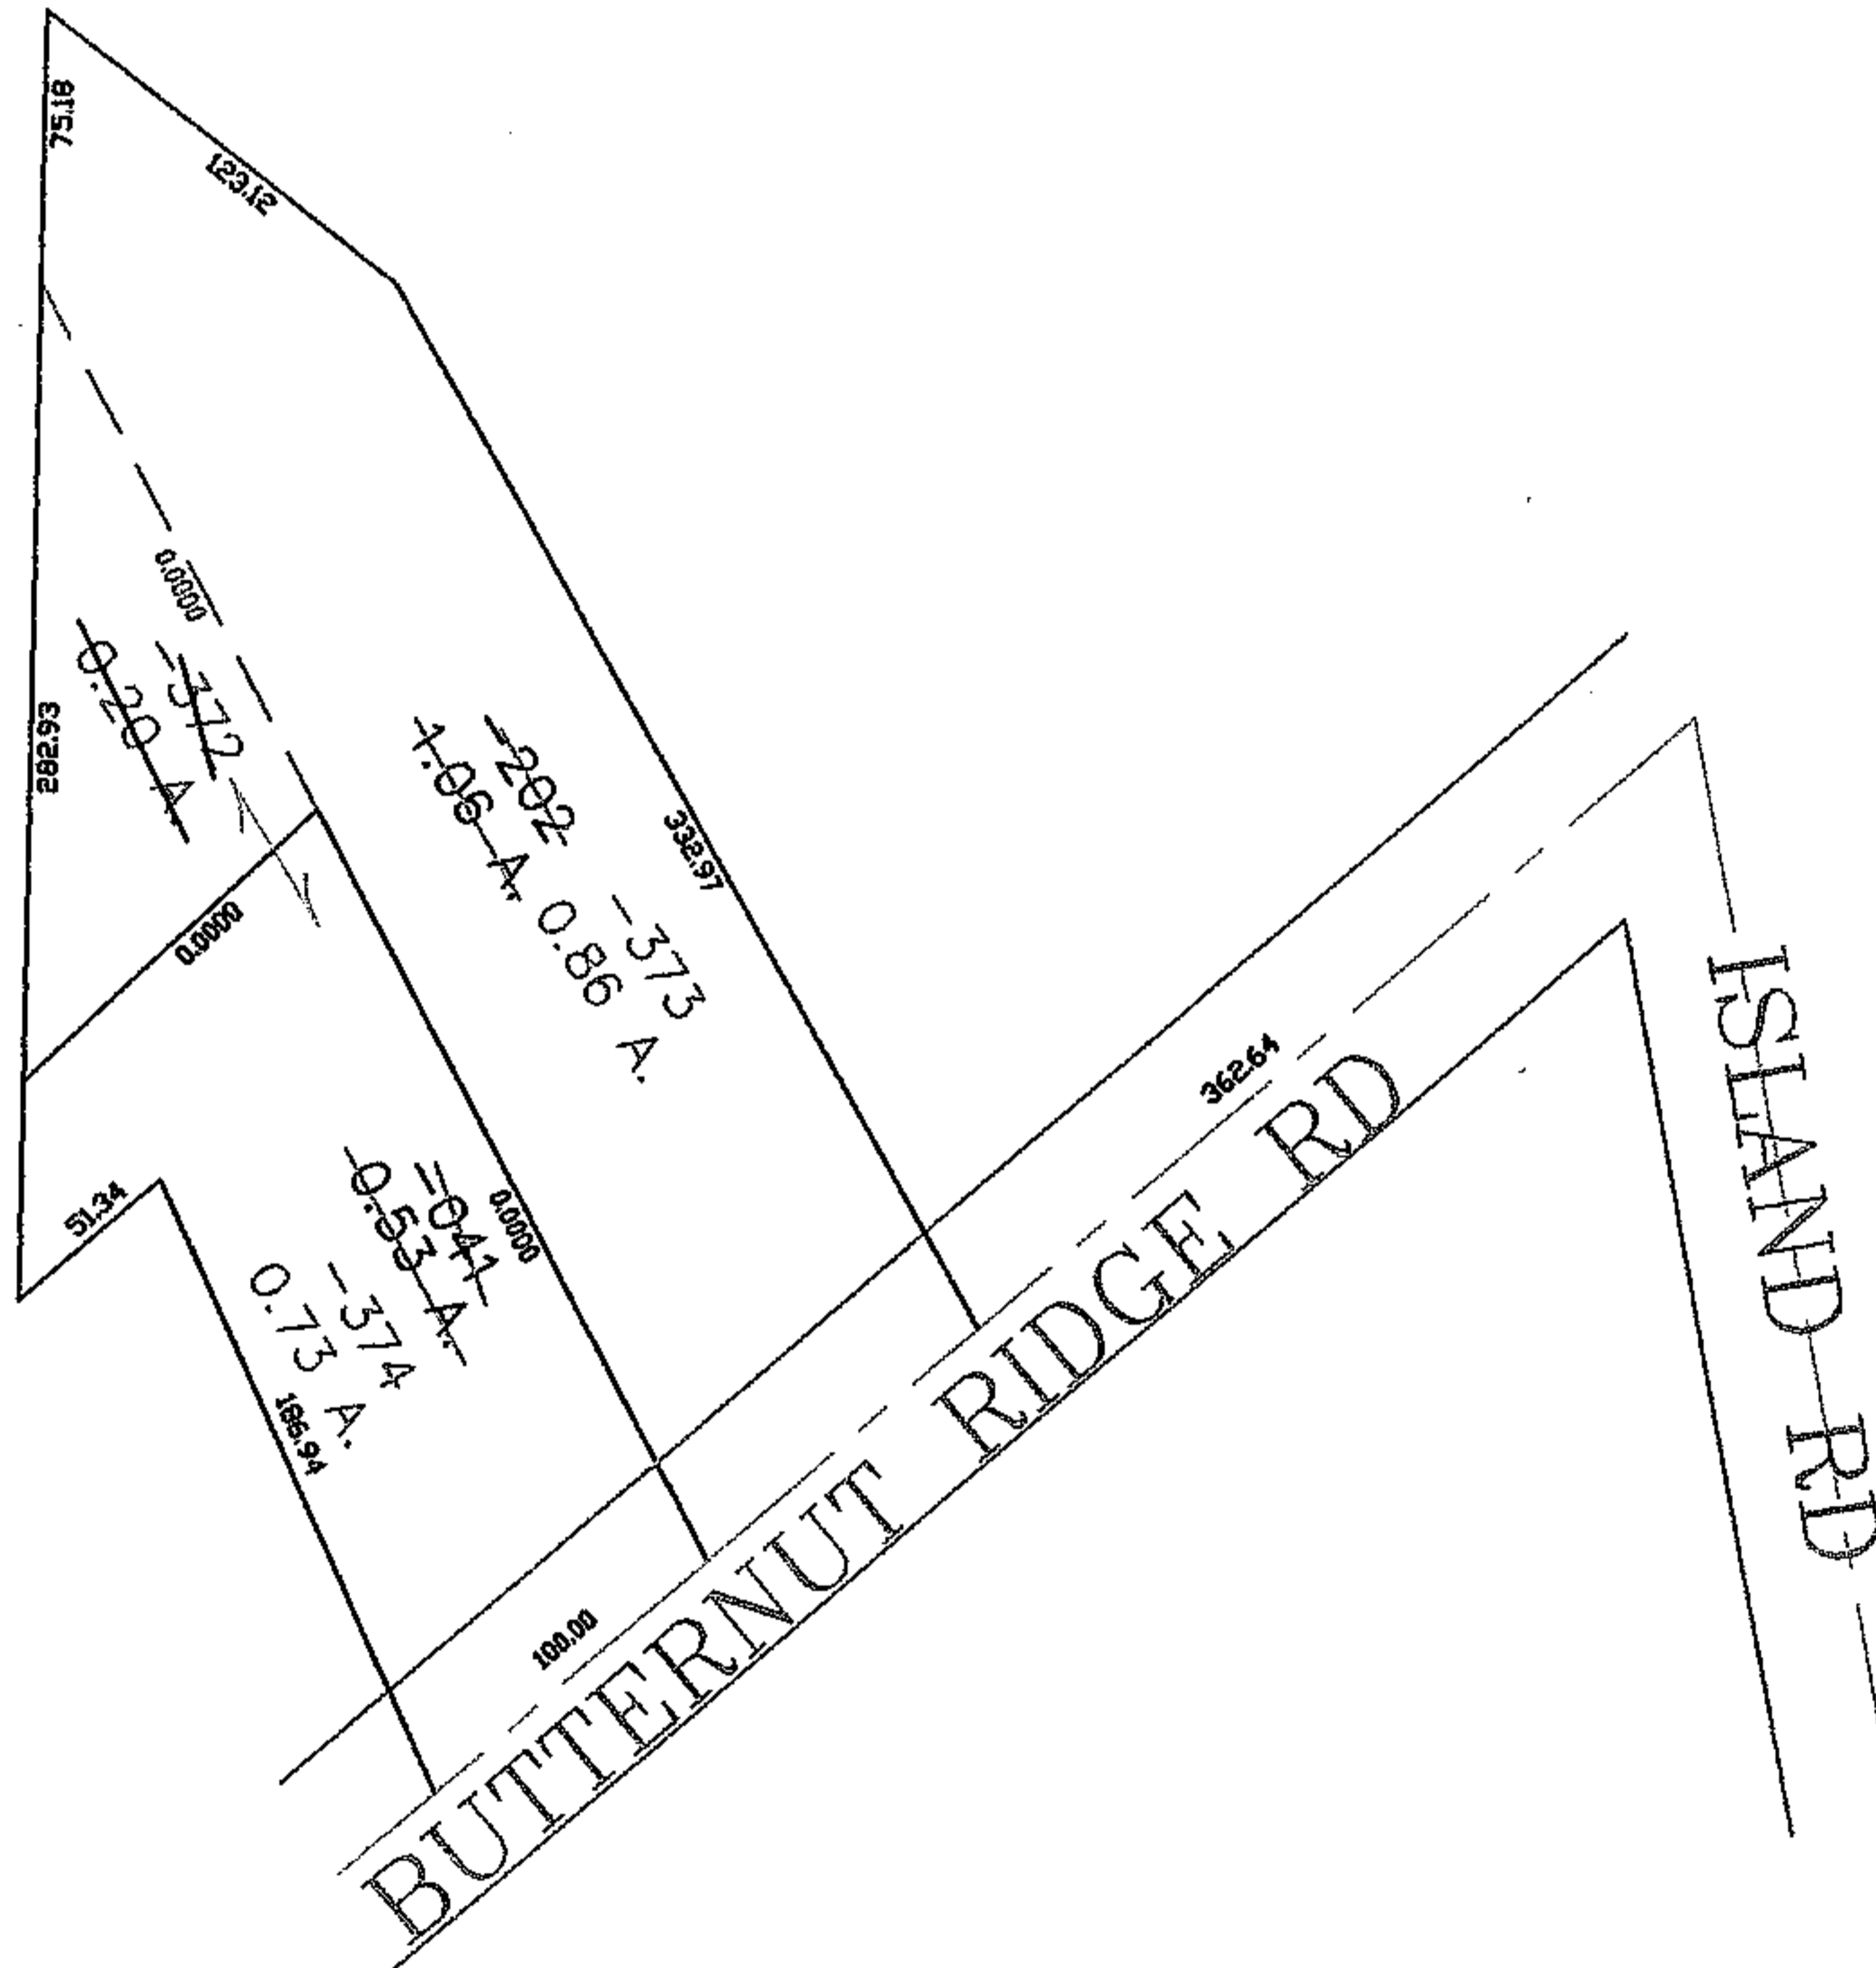

RASTER

PARENT PARCEL: 07-00-013-000-202, -041

06-02187

CHILD PARCEL: 07-00-013-000-372 THRU -374

STARTING POINT: CENTERLINE OF BUTTERNUT RIDGE RD & ISLAND RD

SPLITS/DEEDS PROCESSED

LORAIN COUNTY TAX MAP DEPARTMENT  
226 MIDDLE AVE. ELYRIA, OHIO

SURVEYED BY: DAVID ELWELL

CLOSURE: 0.00 : 10.000

MAP PAGE(S): 07-00-013-A

APPROVED BY: JAH DATE: 7-17-06

SCALE: 1" = 100 PRIOR INSTRUMENT: 20000692581