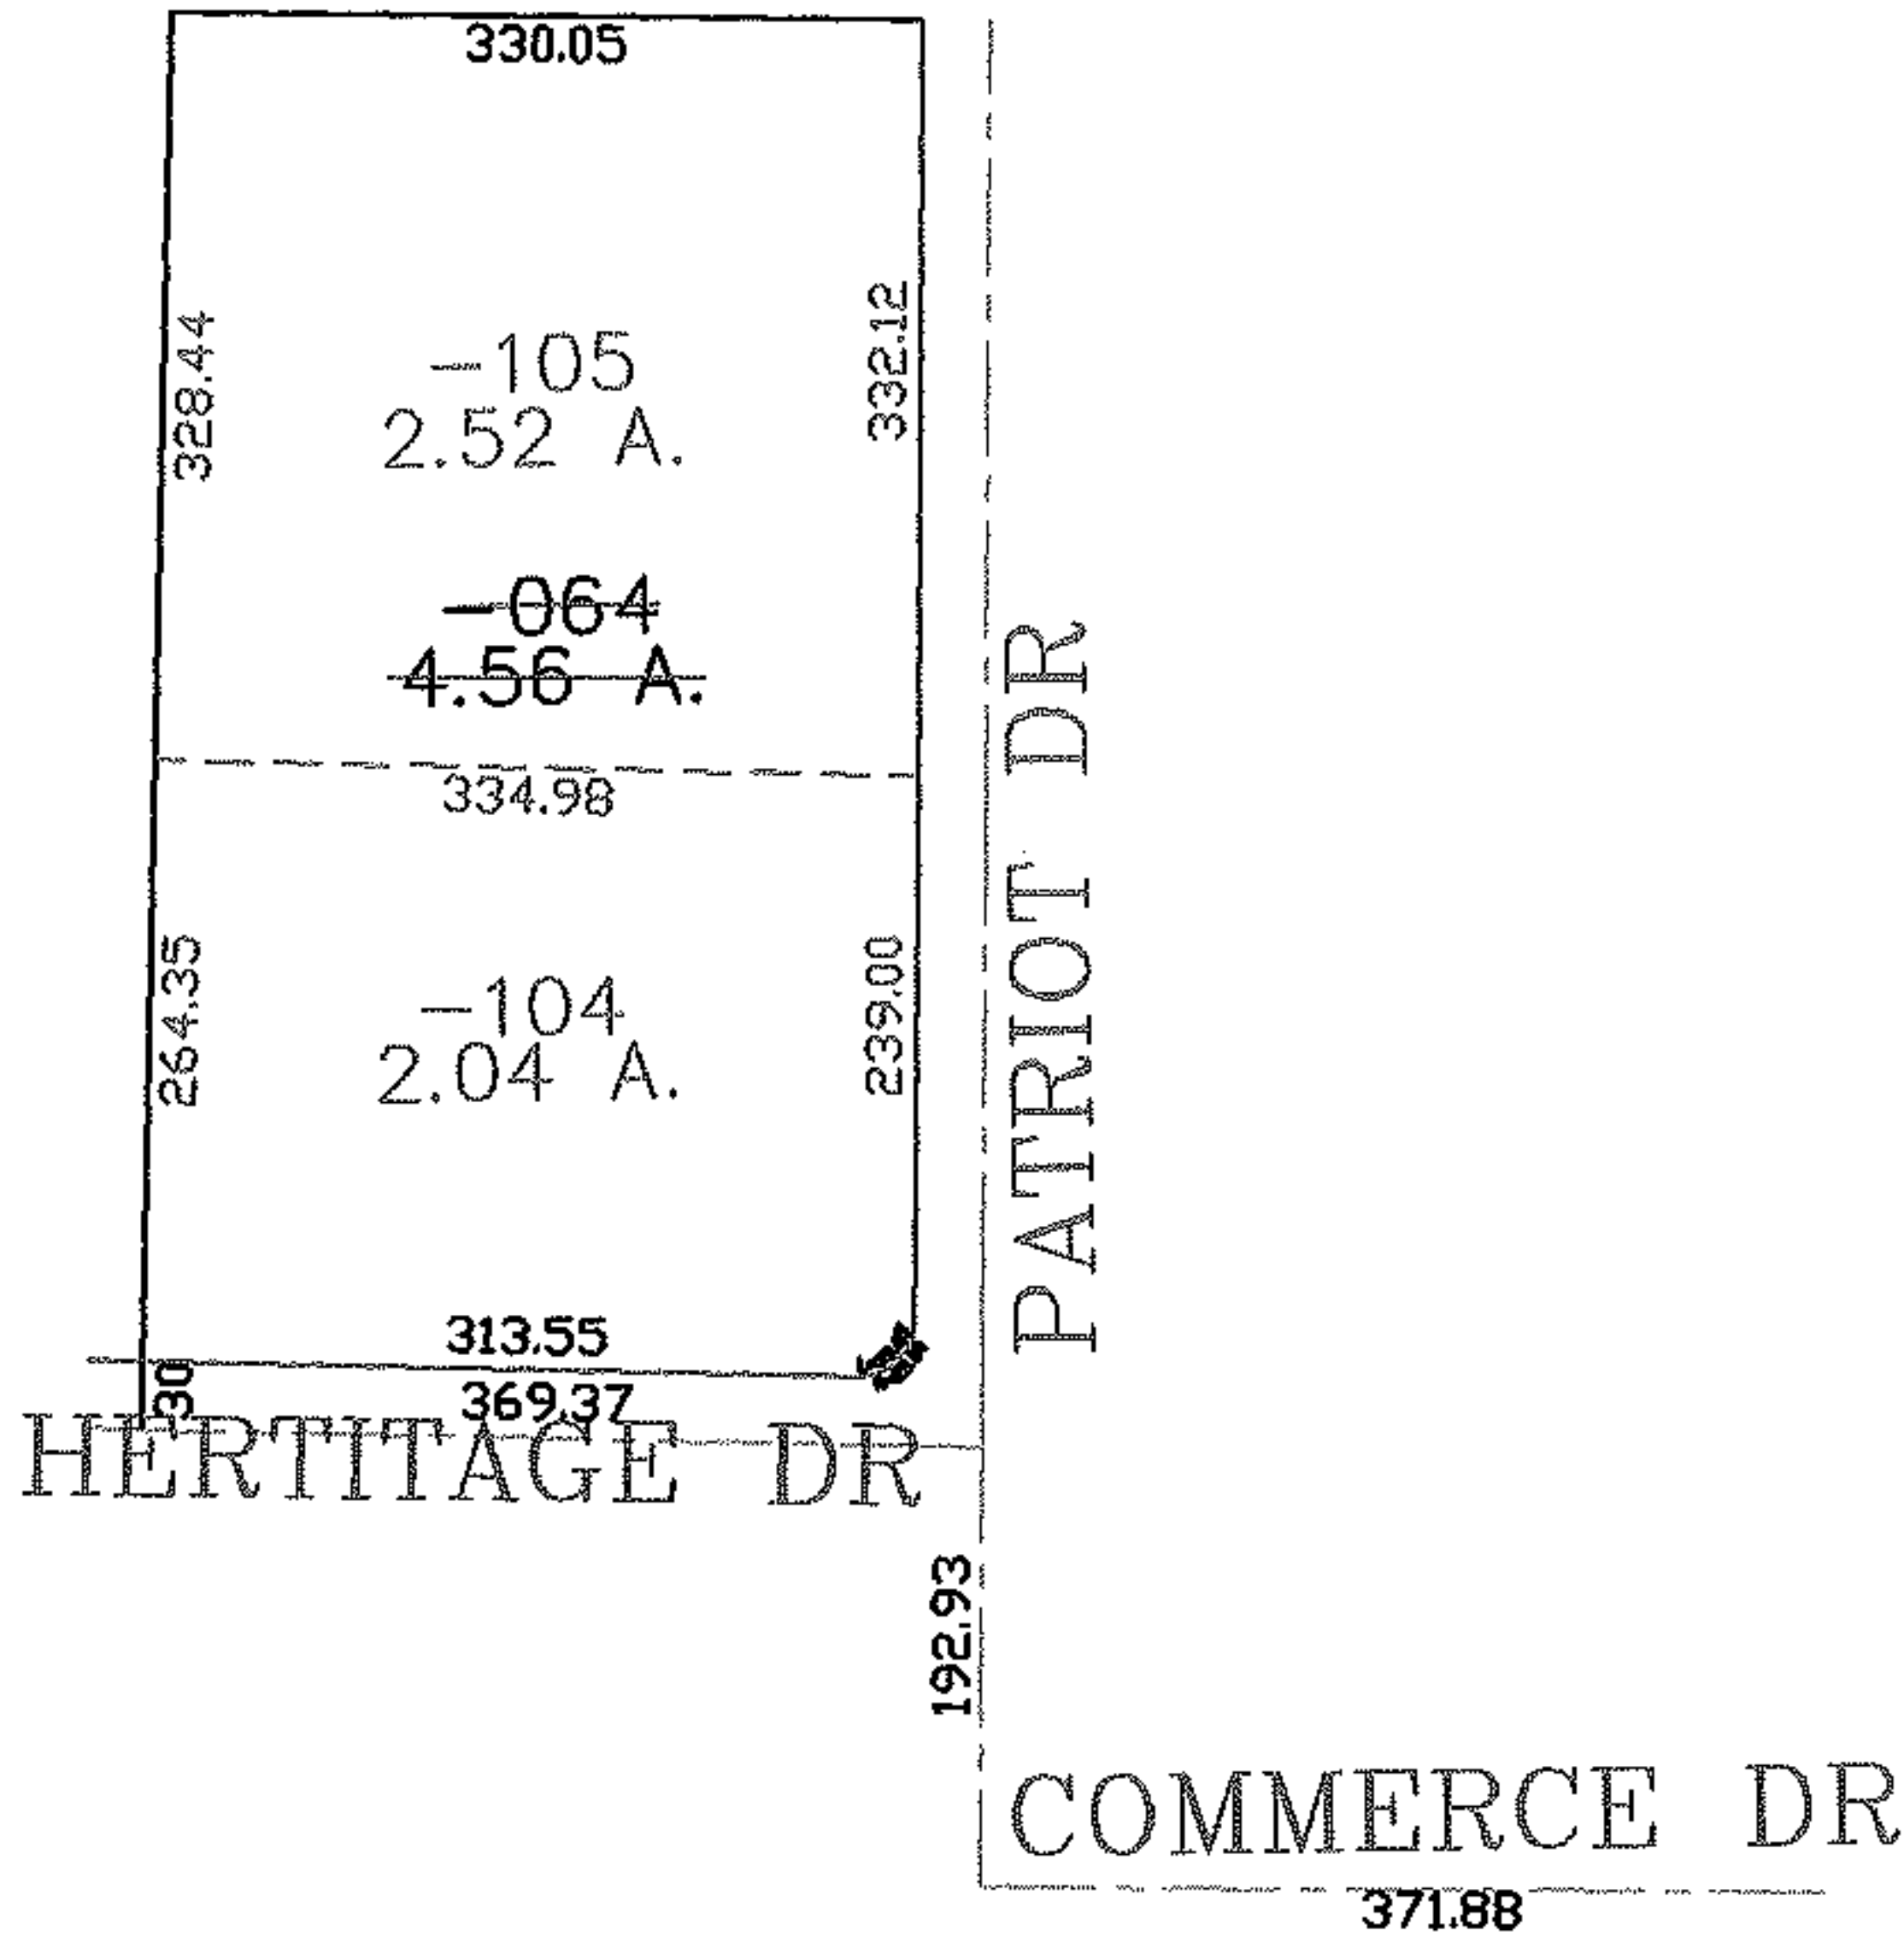

RASTER

PARENT PARCEL: 18-00-029-000-064

CHILD PARCEL: 18-00-029-000-104, -105

STARTING POINT: CENTERLINE OF COMMERCE DR & PATRIOT DR

06-02176

**SPLITS/DEEDS PROCESSED**  
 LORAIN COUNTY TAX MAP DEPARTMENT  
 226 MIDDLE AVE. ELYRIA, OHIO

SURVEYED BY: CHRISTOPHER HIRZEL  
 CLOSURE: 0.00 : 10.000  
 MAP PAGE(S): 18-00-029-D  
 APPROVED BY: JAH DATE: 9-19-06  
 SCALE: 1" = 200 PRIOR INSTRUMENT: PL VL 89/6