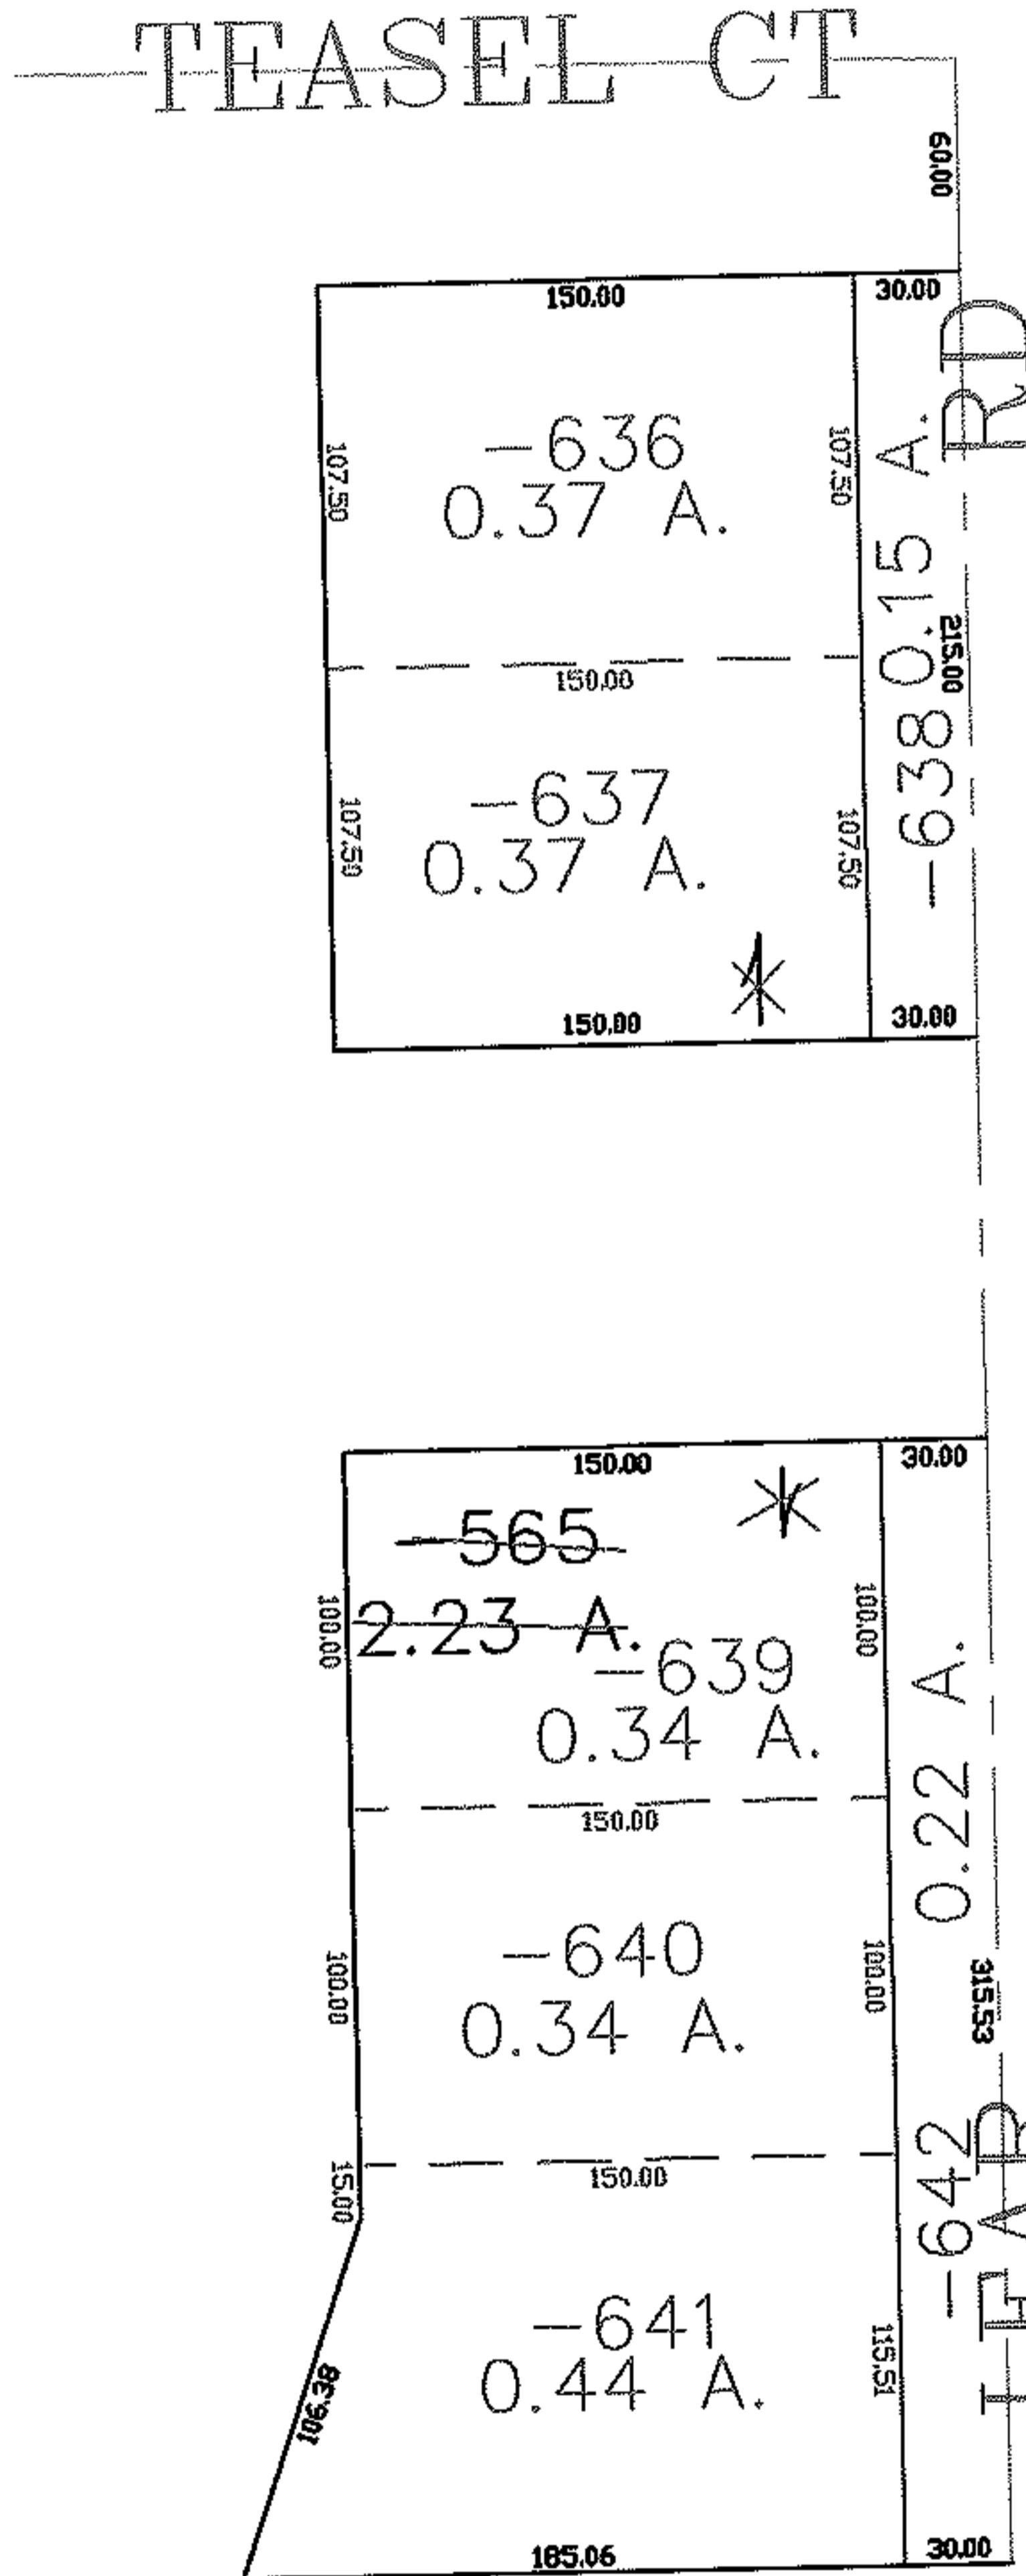

RASTER

PARENT PARCEL: 04-00-020-104-565

CHILD PARCEL: 04-00-020-104-636 THRU -642

STARTING POINT: CENTERLINE OF TEASEL CT & LEAR RD

06-02159

SPLITS/DEEDS PROCESSED

LORAIN COUNTY TAX MAP DEPARTMENT
226 MIDDLE AVE. ELYRIA, OHIO

SURVEYED BY: JAMES T SAYLER

CLOSURE: 0.00 : 10.000

MAP PAGE(S): 04-00-020-H

APPROVED BY: JAH DATE: 5-23-06

SCALE: 1" = 100 PRIOR INSTRUMENT: OR 854/523