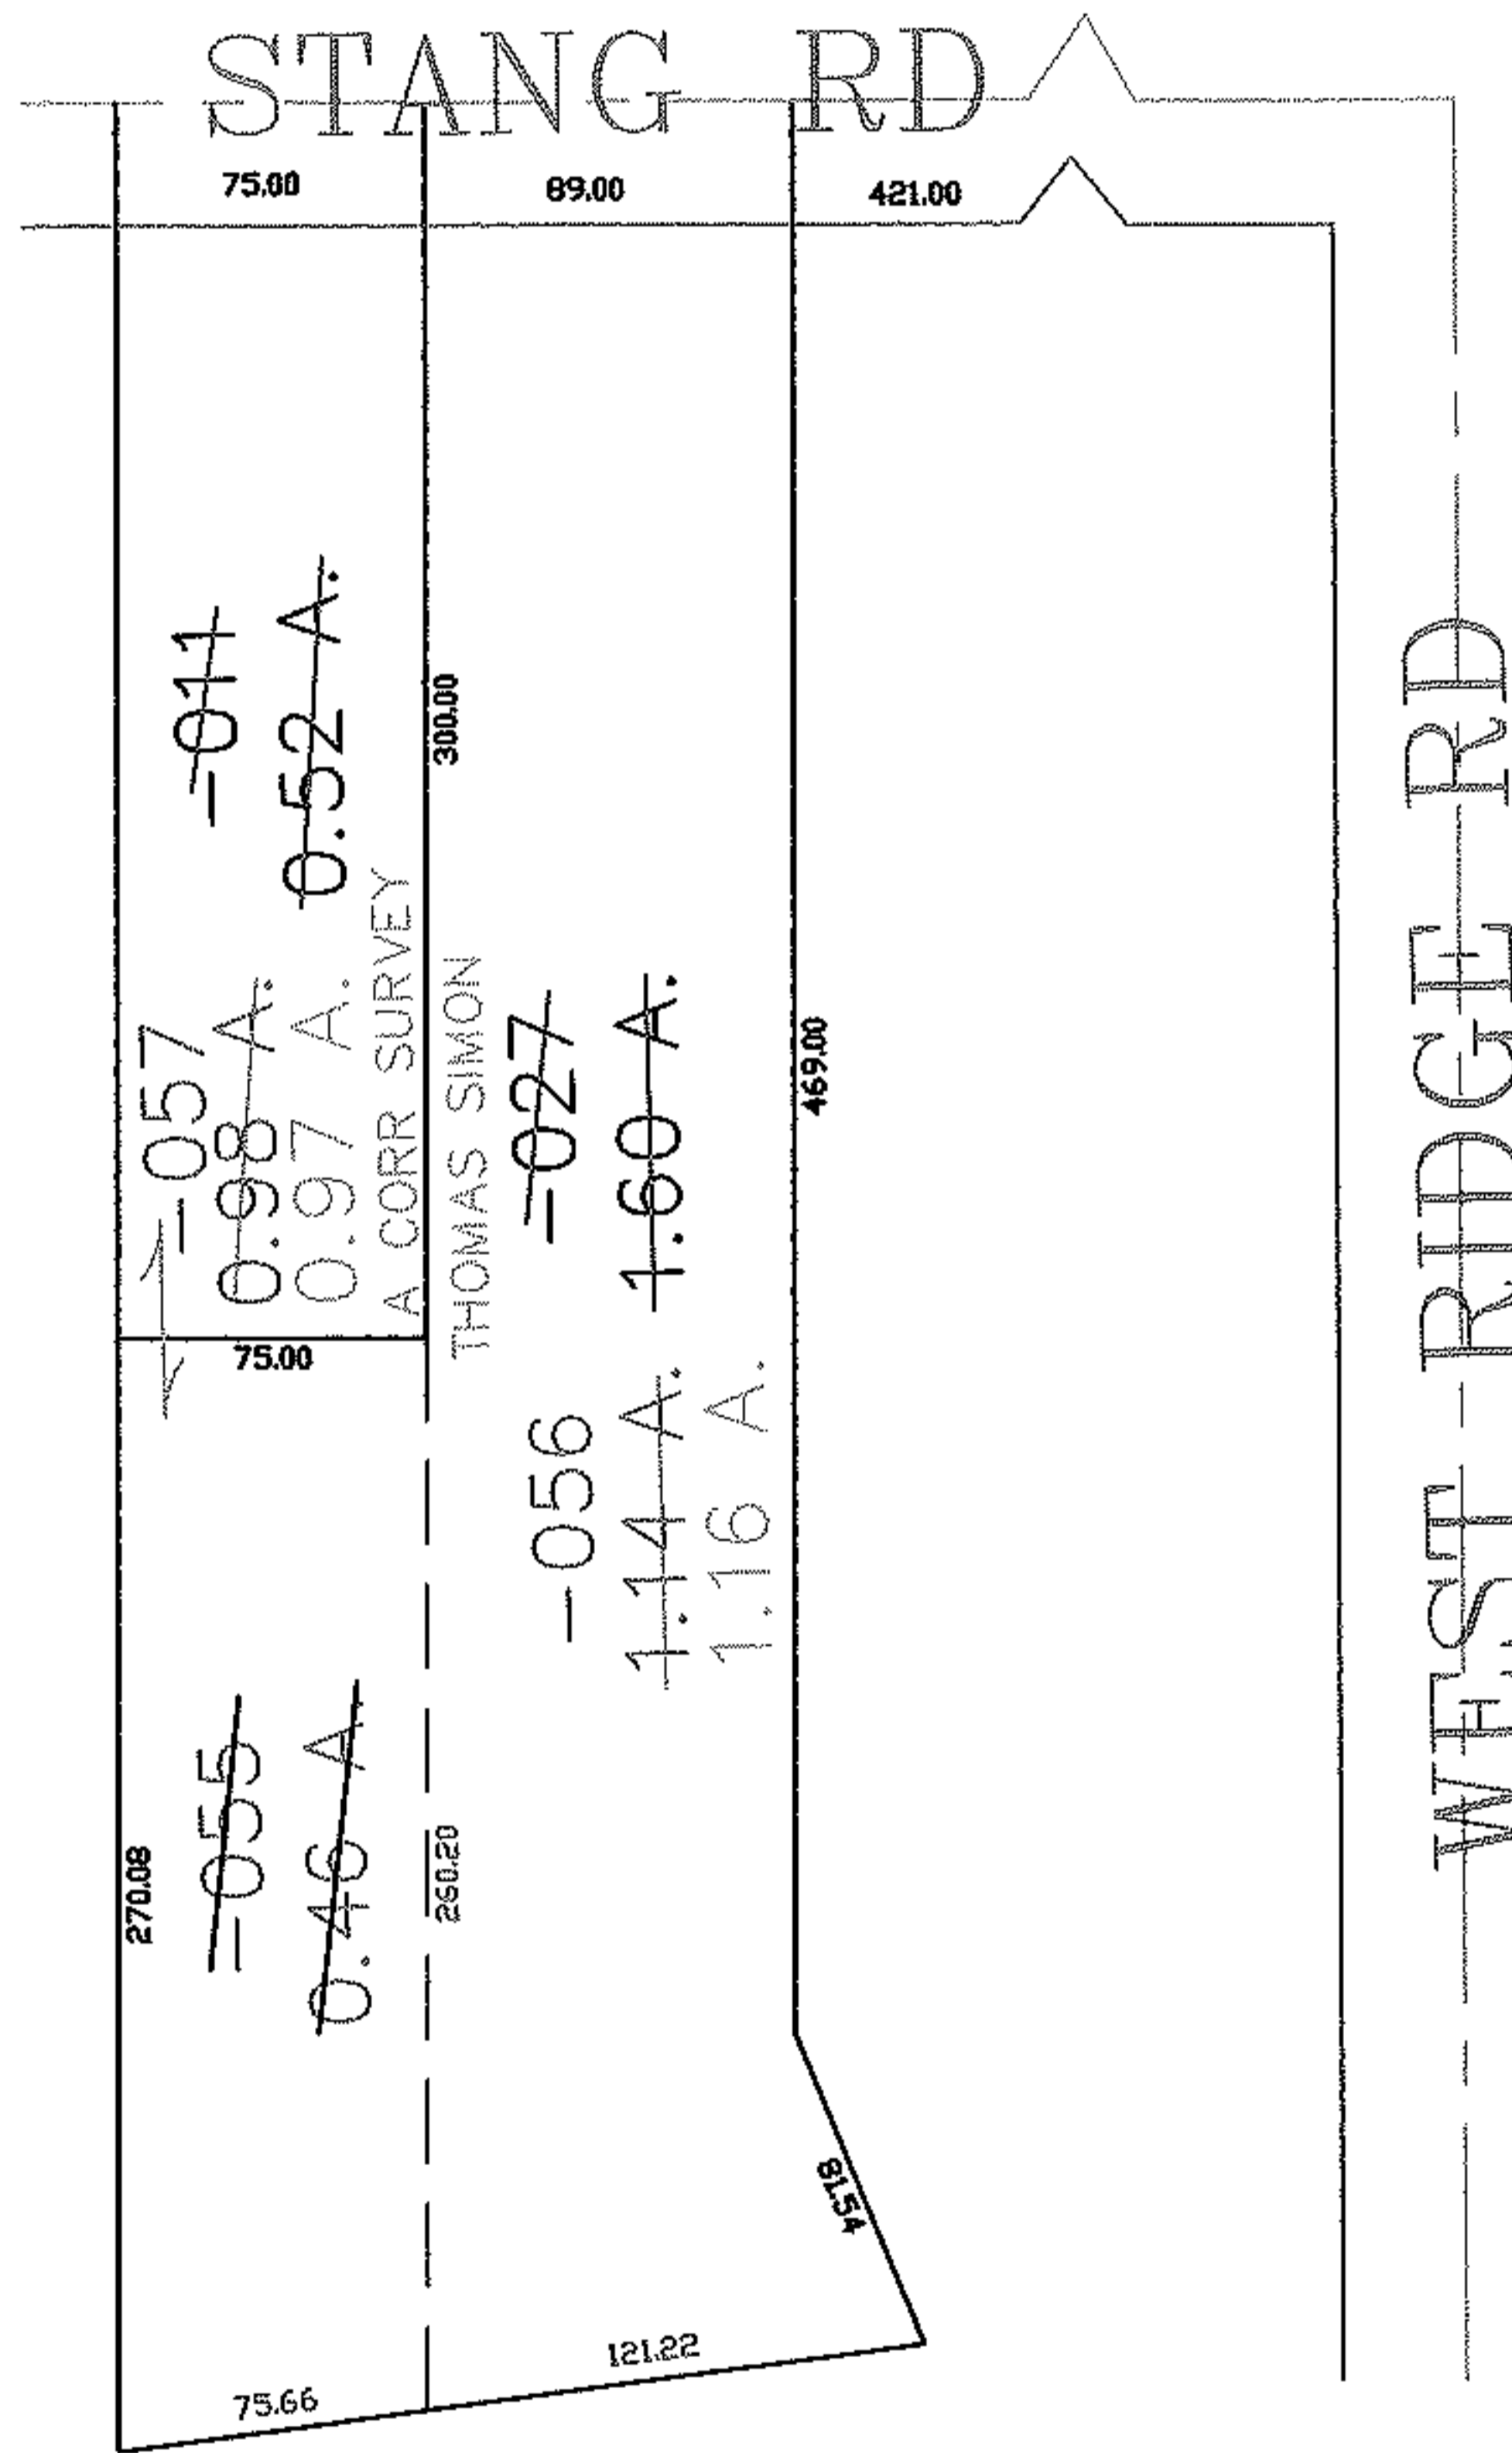

PARENT PARCEL: 05-00-085-000-027, -011  
CHILD PARCEL: 05-00-085-000-055 THRU -057  
STARTING POINT: CENTERLINE OF STANG RD & WEST RIDGE RD

06-02149

**SPLITS/DEEDS PROCESSED**

LORAIN COUNTY TAX MAP DEPARTMENT  
226 MIDDLE AVE. ELYRIA, OHIO

SURVEYED BY: THOMAS SIMON  
CLOSURE: 1:10.000  
MAP PAGE(S): 05-00-085  
APPROVED BY: JAH DATE: 5/15/06  
SCALE: 1" = 100' PRIOR INSTRUMENT: DV XXXX/XXX