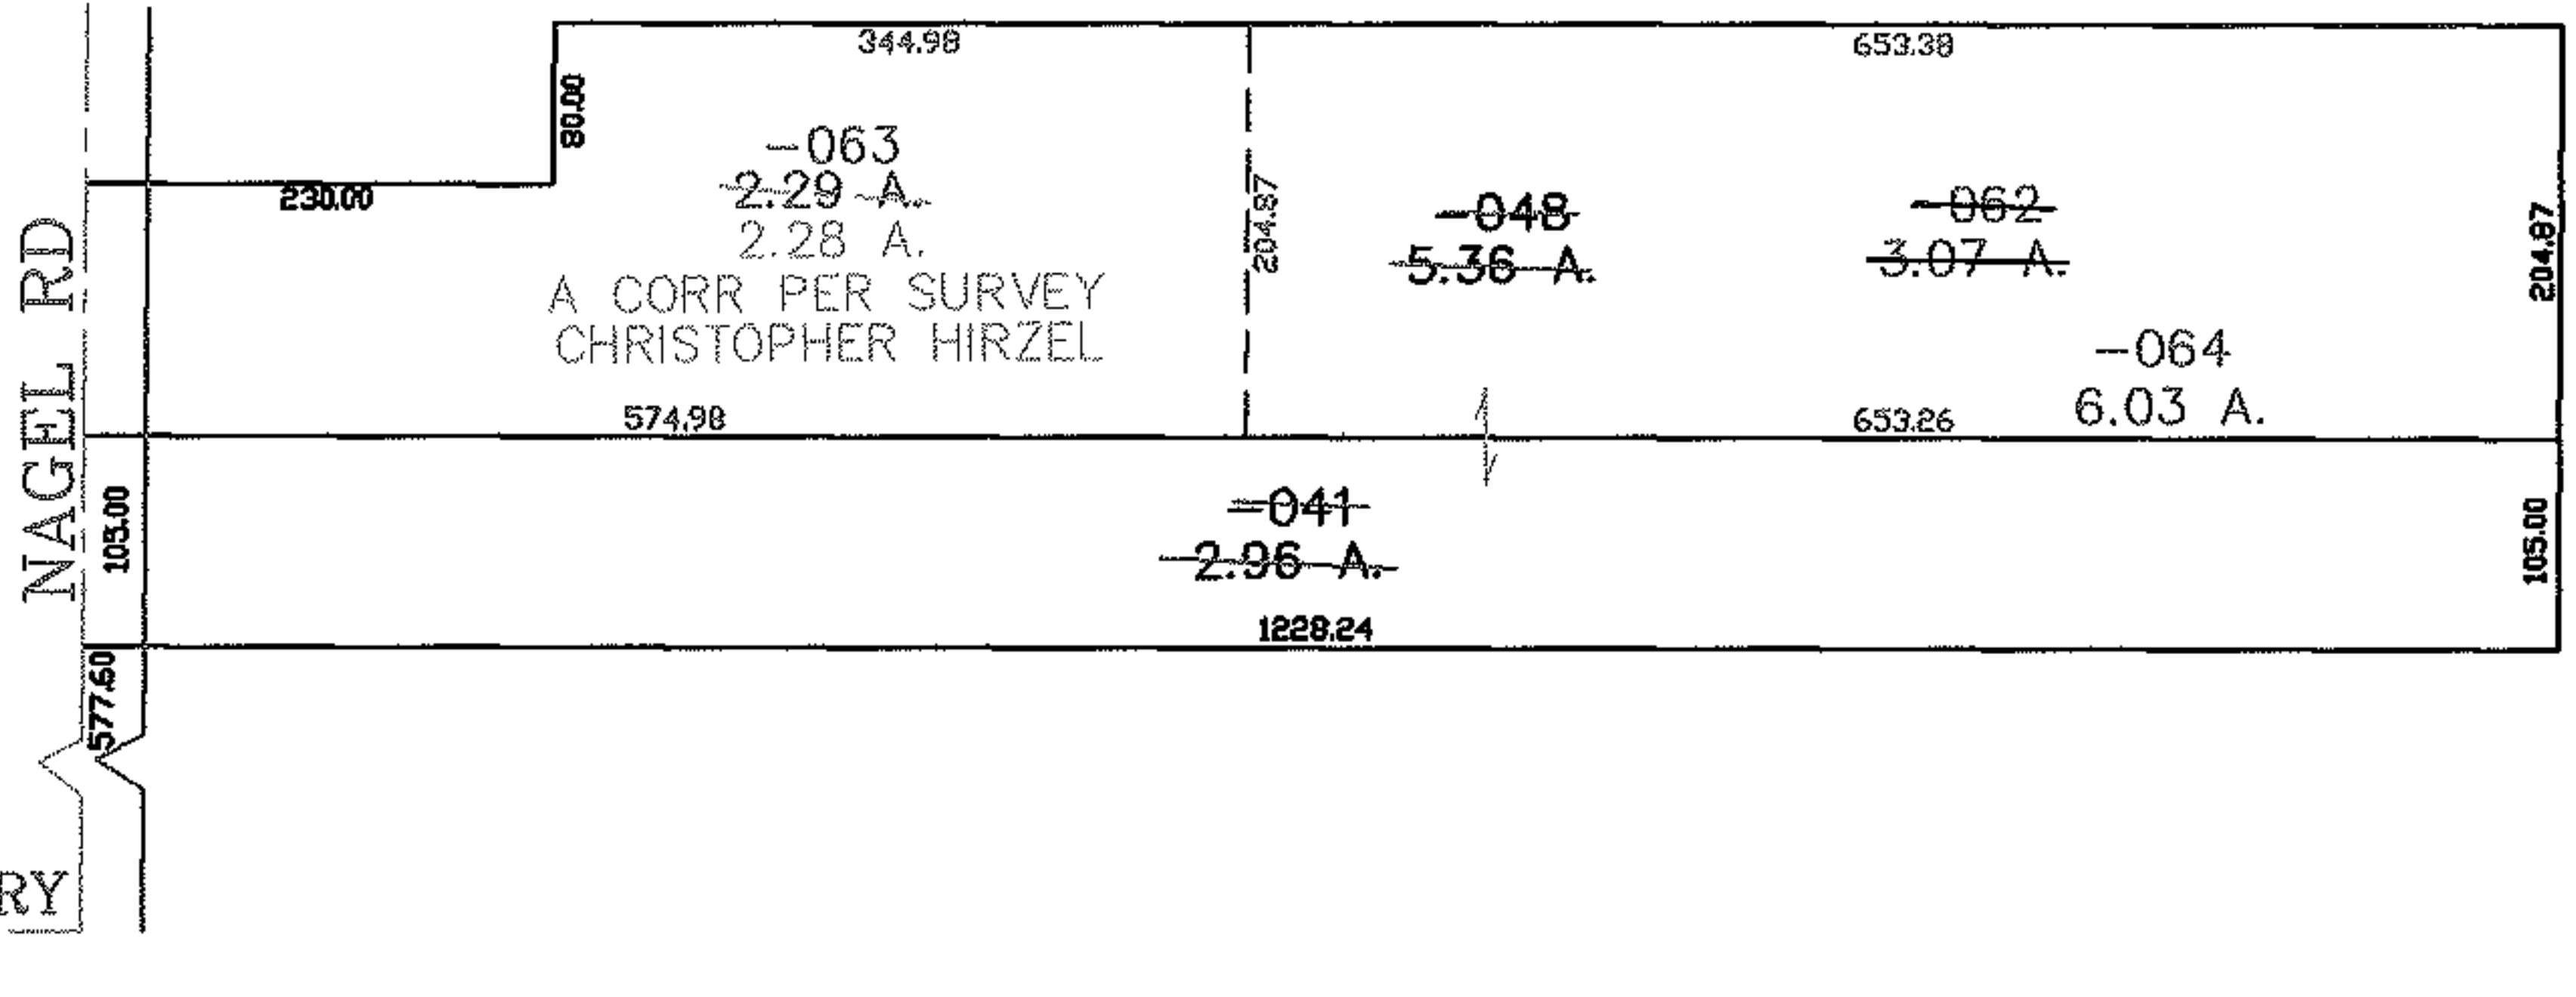

RASTER

PARENT PARCEL: 04-00-026-103-048, -041
CHILD PARCEL: 04-00-026-103-062 THRU -064
STARTING POINT: CENTERLINE OF HAWKSURY CT & NAGEL RD

06-02134

SPLITS/DEEDS PROCESSED
LORAIN COUNTY TAX MAP DEPARTMENT
226 MIDDLE AVE. ELYRIA, OHIO

SURVEYED BY: CHRISTOPHER HIRZEL
CLOSURE: 0.00 : 10.000
MAP PAGE(S): 04-00-026-A
APPROVED BY: JAH DATE: 04-17-06
SCALE: 1" = 200 PRIOR INSTRUMENT: OR 964/505