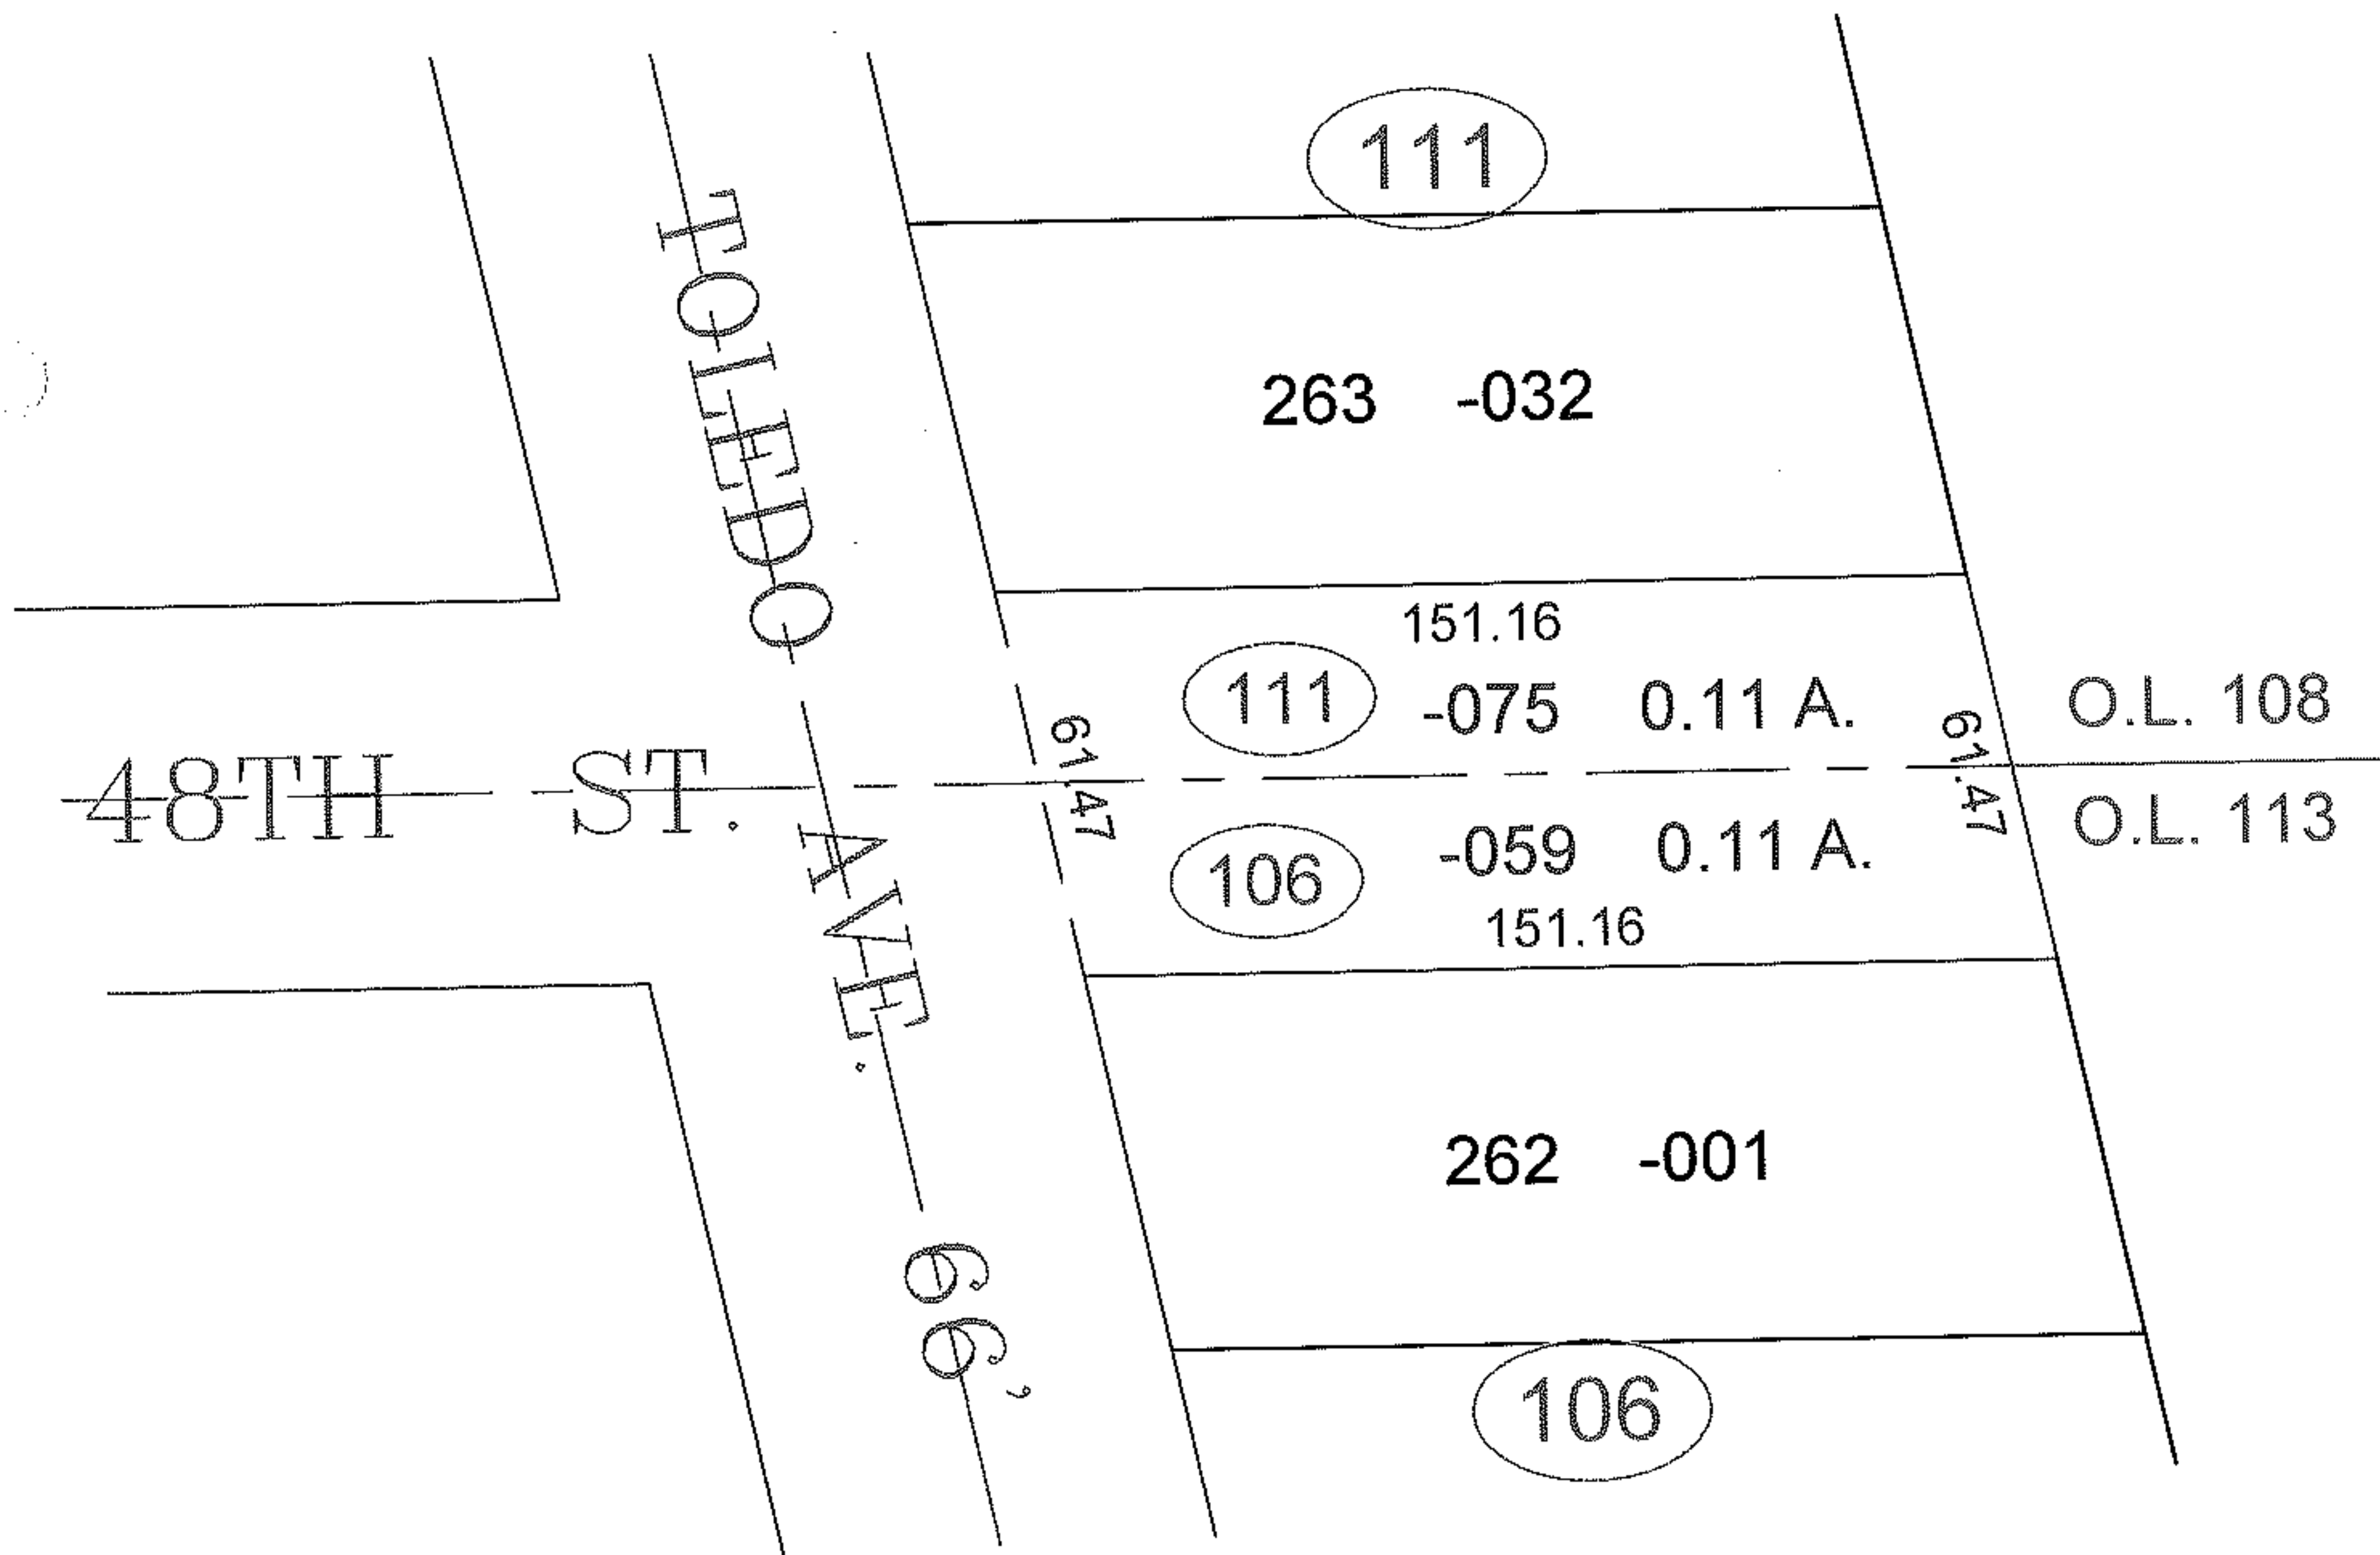

PARENT PARCEL: ADD TO DUPLICATE - STREET VACATION
 CHILD PARCEL: 03-00-108-111-075 & 03-00-113-106-059
 STARTING POINT: INT. OF THE SOUTH R.O.W. OF 48TH ST. & THE EAST R.O.W. OF TOLEDO AVE.

10-02134-V

STREET VACATION

ADD TO DUPLICATE
 03-00-108-111-075
 0.11 A.
 &
 03-00-113-106-059
 0.11 A.
 RESOLUTION 99-420

SPLITS/DEEDS PROCESSED

LORAIN COUNTY TAX MAP DEPARTMENT
 226 MIDDLE AVE. ELYRIA, OHIO

SURVEYED BY: NONE
 CLOSURE: NONE
 MAP PAGE(S): 03-00-108-B & -113-B
 APPROVED BY: TJS DATE: 11/24/10
 SCALE: 1"= 50' PRIOR INST.: PV. 9 PG. 22