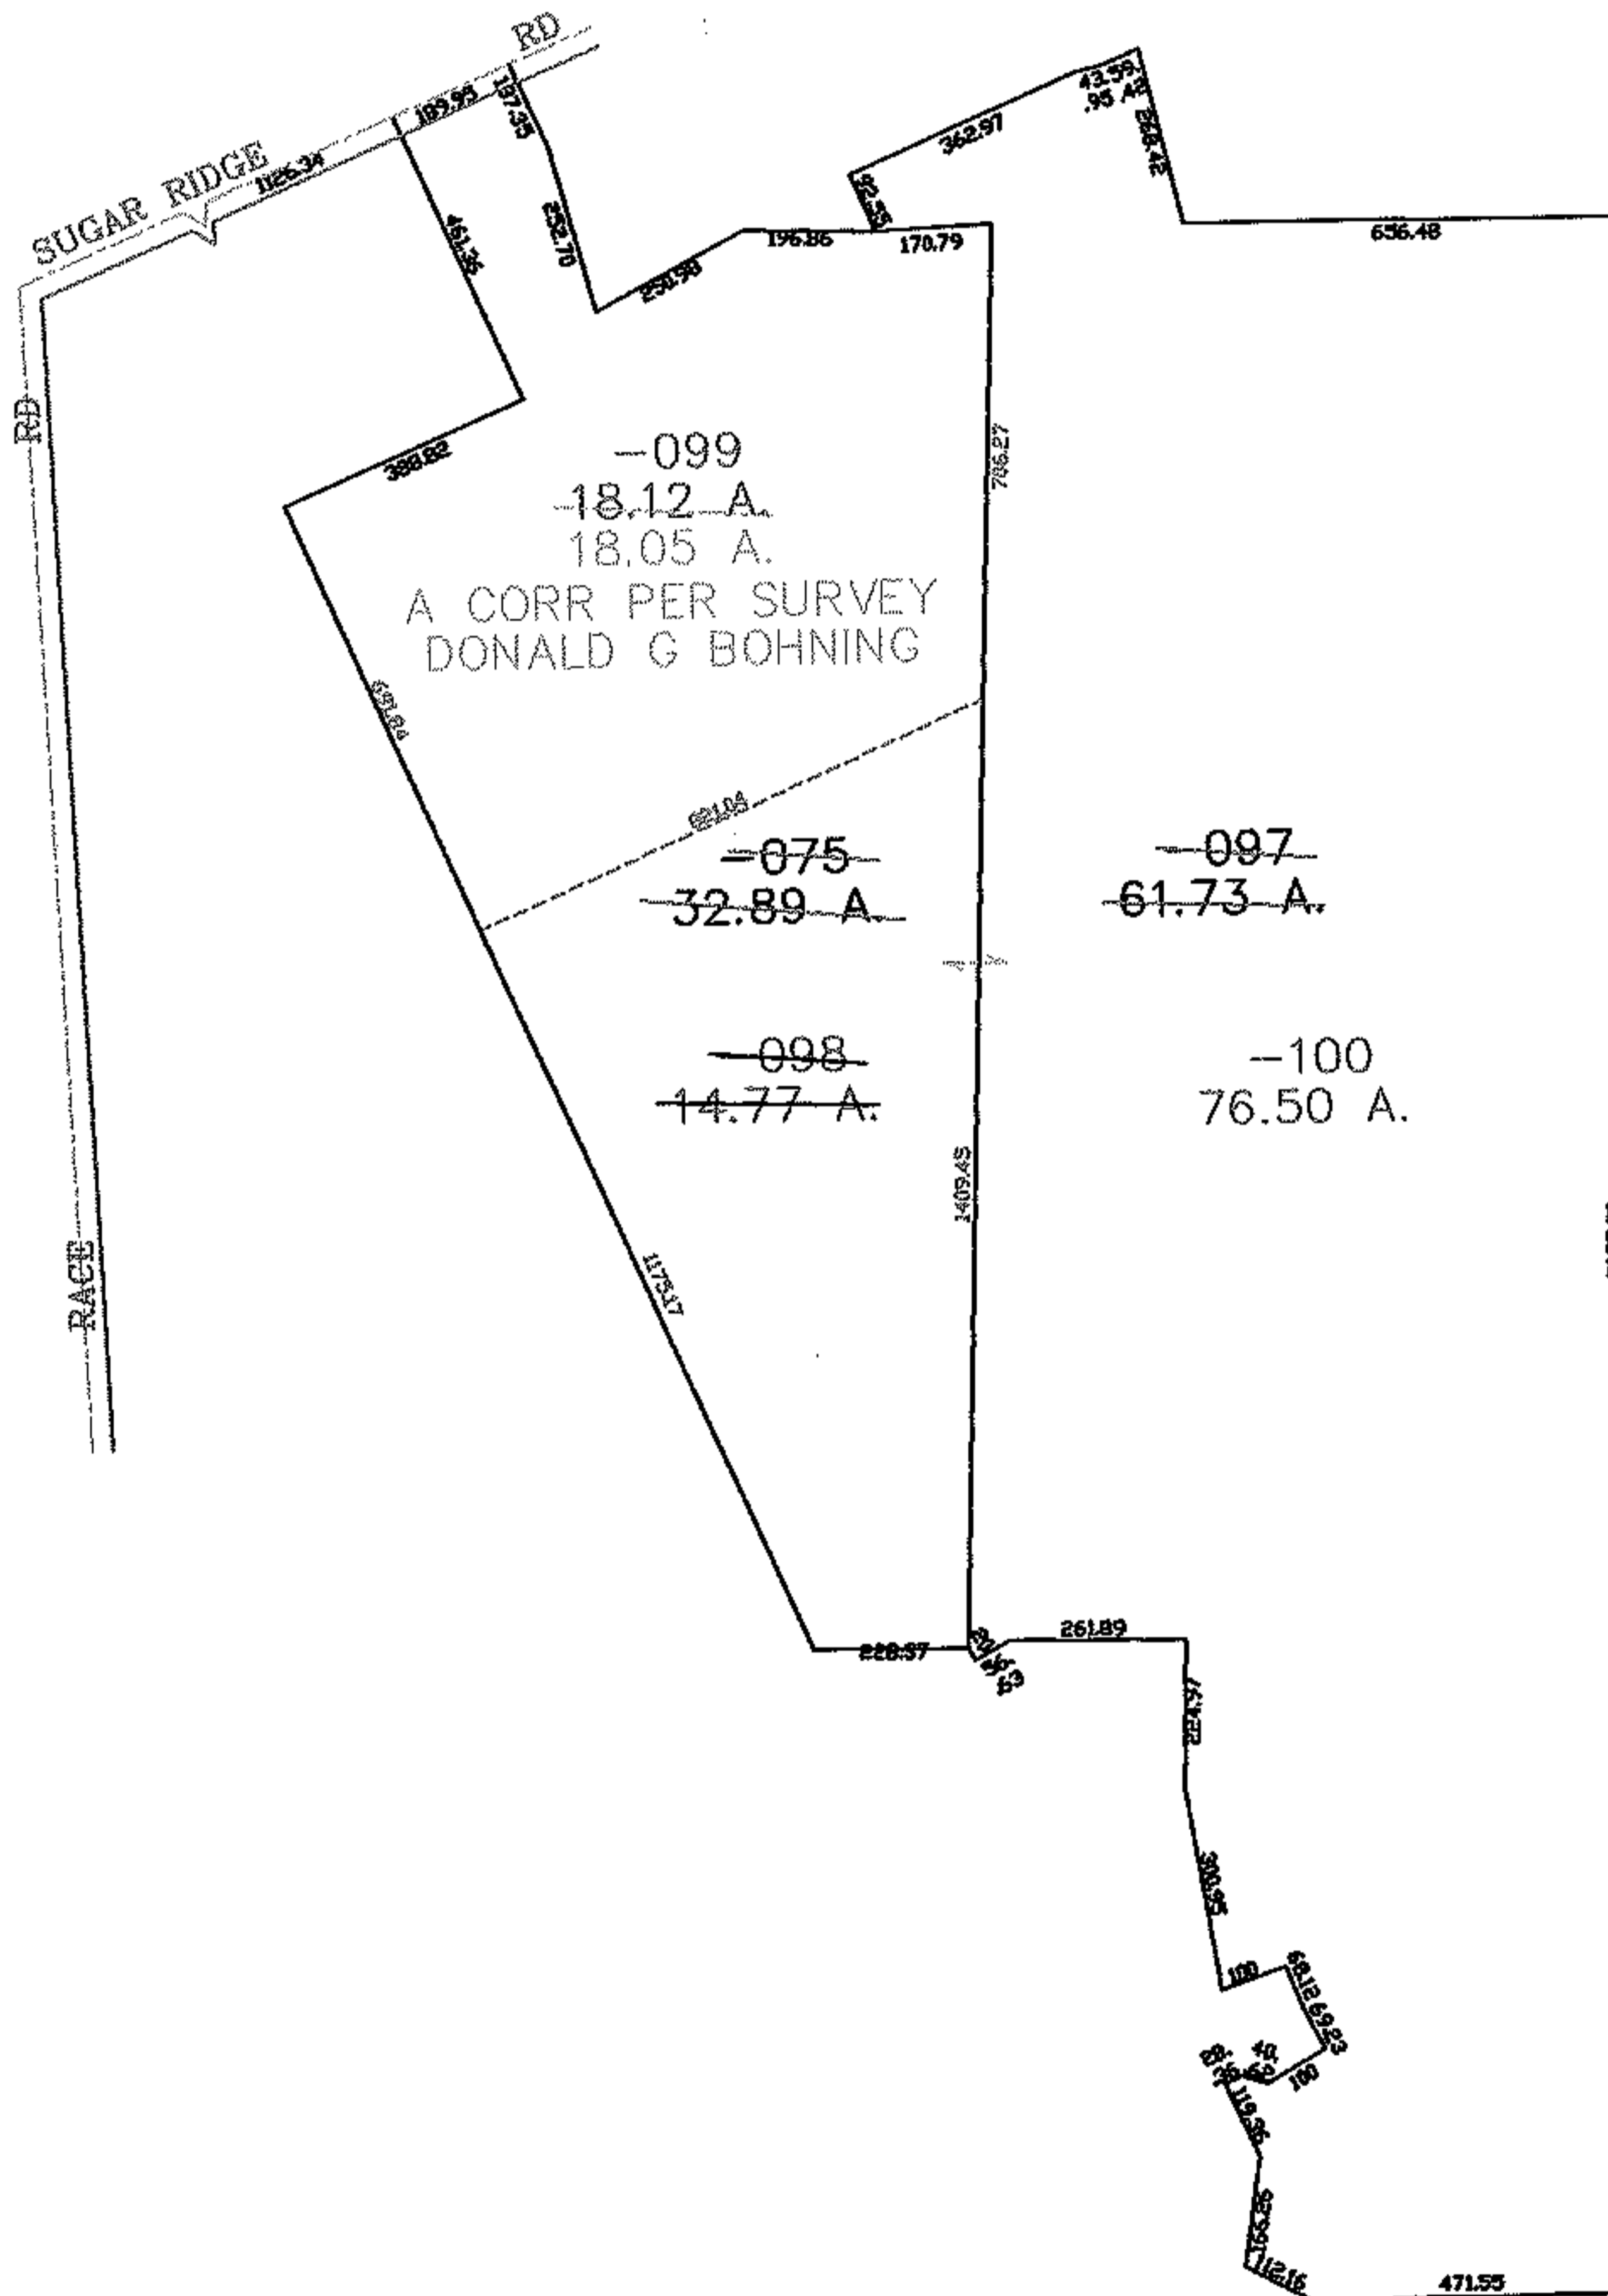

RASTER

PARENT PARCEL: 07-00-035-102-075, -097

CHILD PARCEL: 07-00-035-102-098 THRU -100

STARTING POINT: CENTERLINE OF RACE RD & SUGAR RIDGE RD

06-02130

SPLITS/DEEDS PROCESSED

LORAIN COUNTY TAX MAP DEPARTMENT
226 MIDDLE AVE. ELYRIA, OHIO

SURVEYED BY: DONALD G BOHNING

CLOSURE: 0.00 : 10.000

MAP PAGE(S): 07-00-035-B

APPROVED BY: JAH DATE: 4-10-06

SCALE: 1" = 500 PRIOR INSTRUMENT: 20020863461