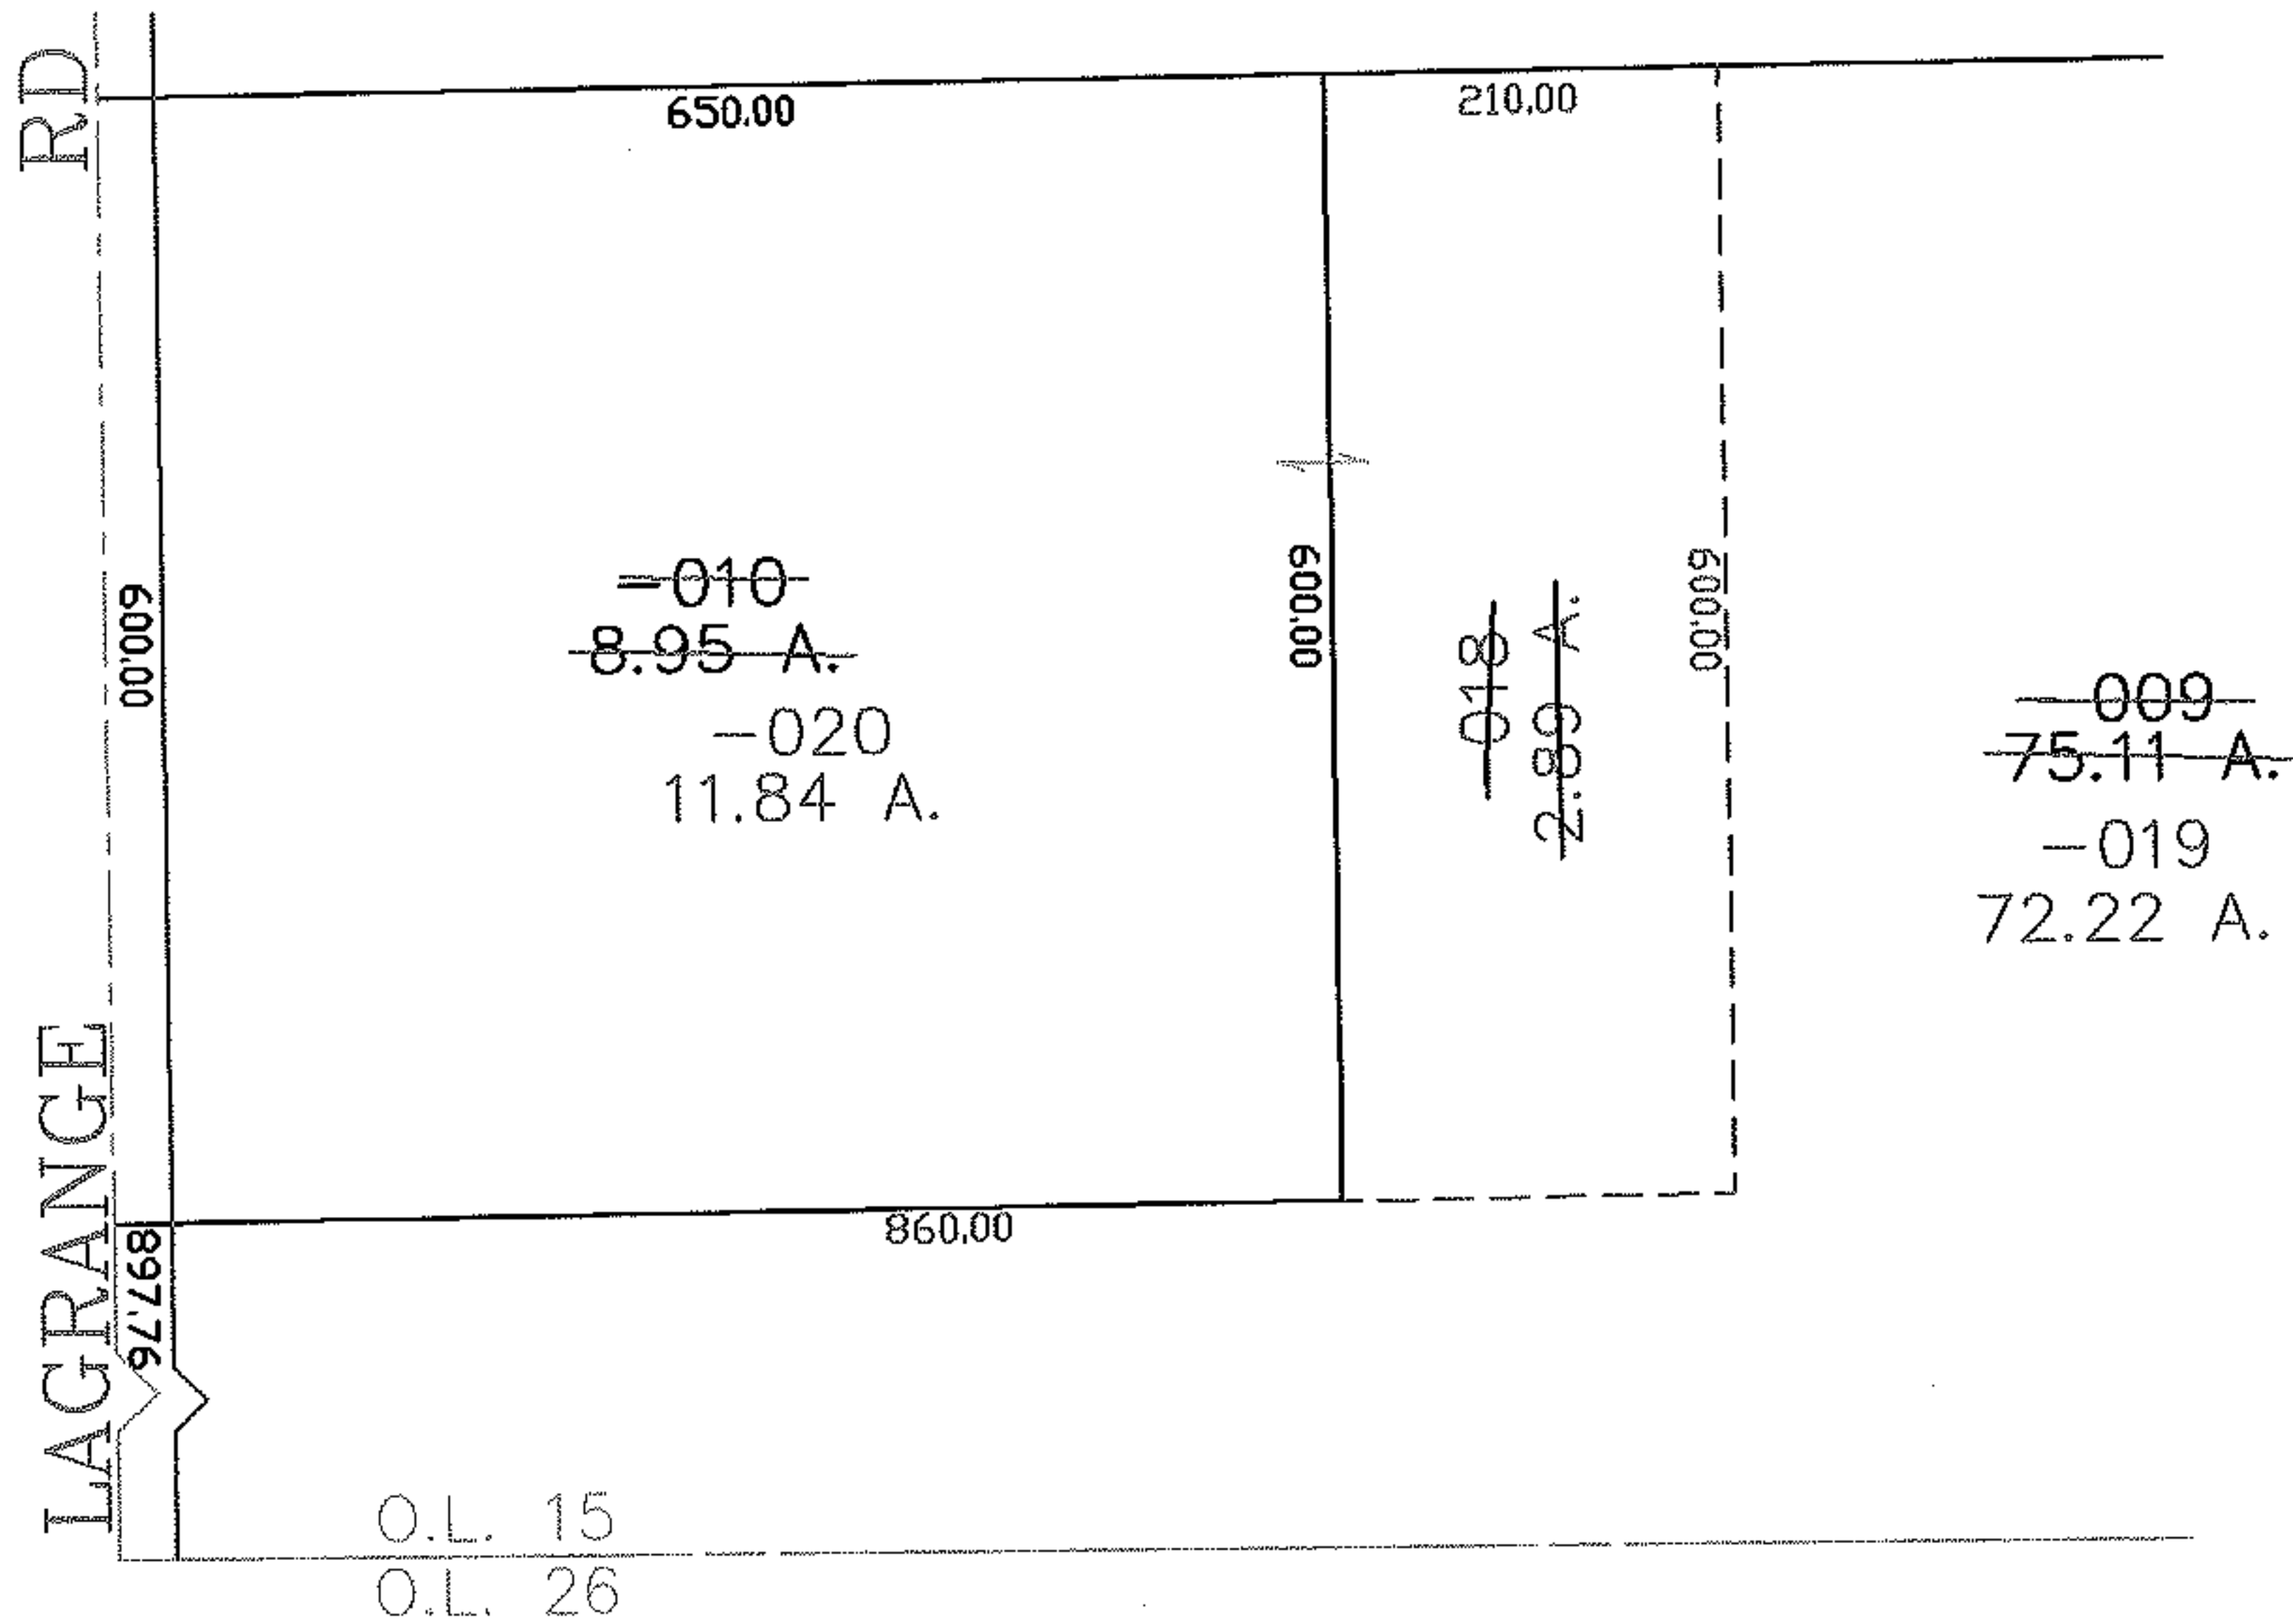

PARENT PARCEL: 15-00-015-000-009, -010  
CHILD PARCEL: 15-00-015-000-018 THRU -020  
STARTING POINT: CENTERLINE OF LAGRANGE RD & O.L. 15

06-02128

**SPLITS/DEEDS PROCESSED**  
LORAIN COUNTY TAX MAP DEPARTMENT  
226 MIDDLE AVE. ELYRIA, OHIO

SURVEYED BY: RICHARD CARLSON  
CLOSURE: 0.00 : 10.000  
MAP PAGE(S): 15-B  
APPROVED BY: JAH DATE: 3-29-06  
SCALE: 1" = 200 PRIOR INSTRUMENT: 19990643328