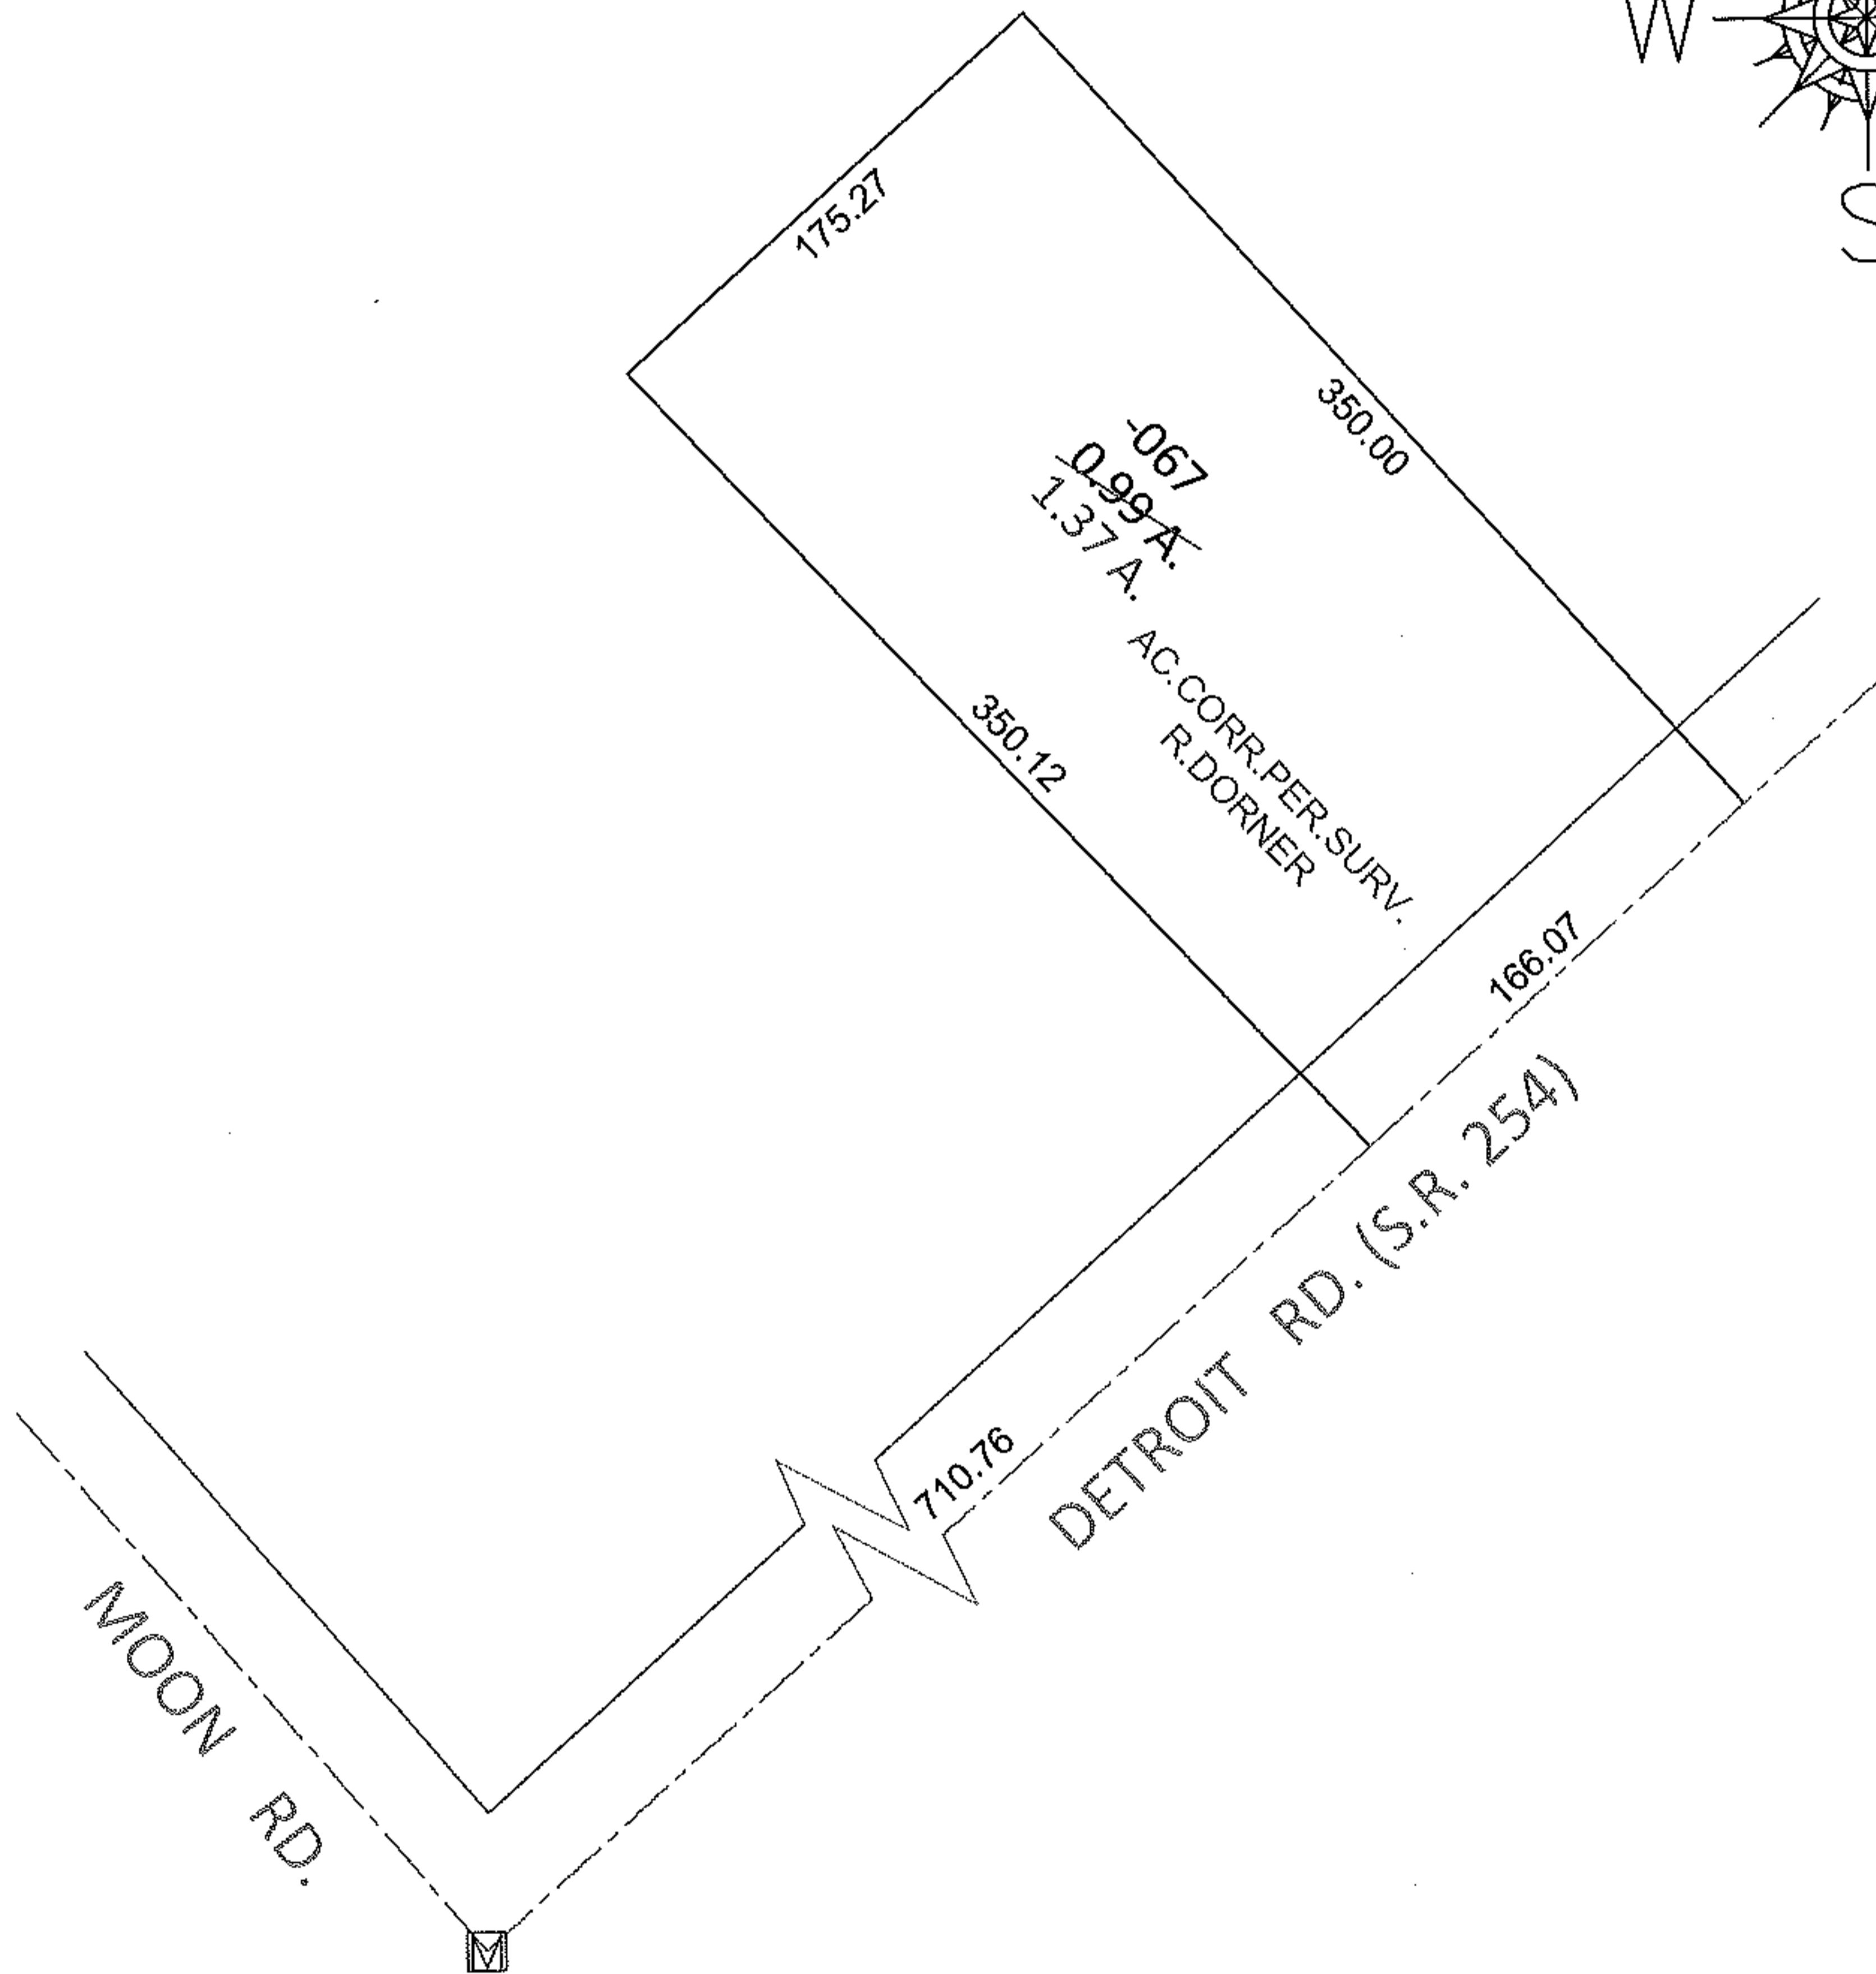

PARENT PARCEL: 04-00-002-102-067

10-02117-A

CHILD PARCEL: \_\_\_\_\_

STARTING POINT: AT A MON BOX AT INTERSECTION OF C/L OF MOON RD. AND C/L OF DETROIT RD.

**SPLITS/DEEDS PROCESSED**

LORAIN COUNTY TAX MAP DEPARTMENT  
226 MIDDLE AVE. ELYRIA, OHIO

SURVEYED BY: ROBERT A. DORNER

CLOSURE: .01:10,000

MAP PAGE(S): 4-00-002-G

APPROVED BY: RRM DATE: 10-14-10

SCALE: 1"= 100 PRIOR INST.: DV 1093/253