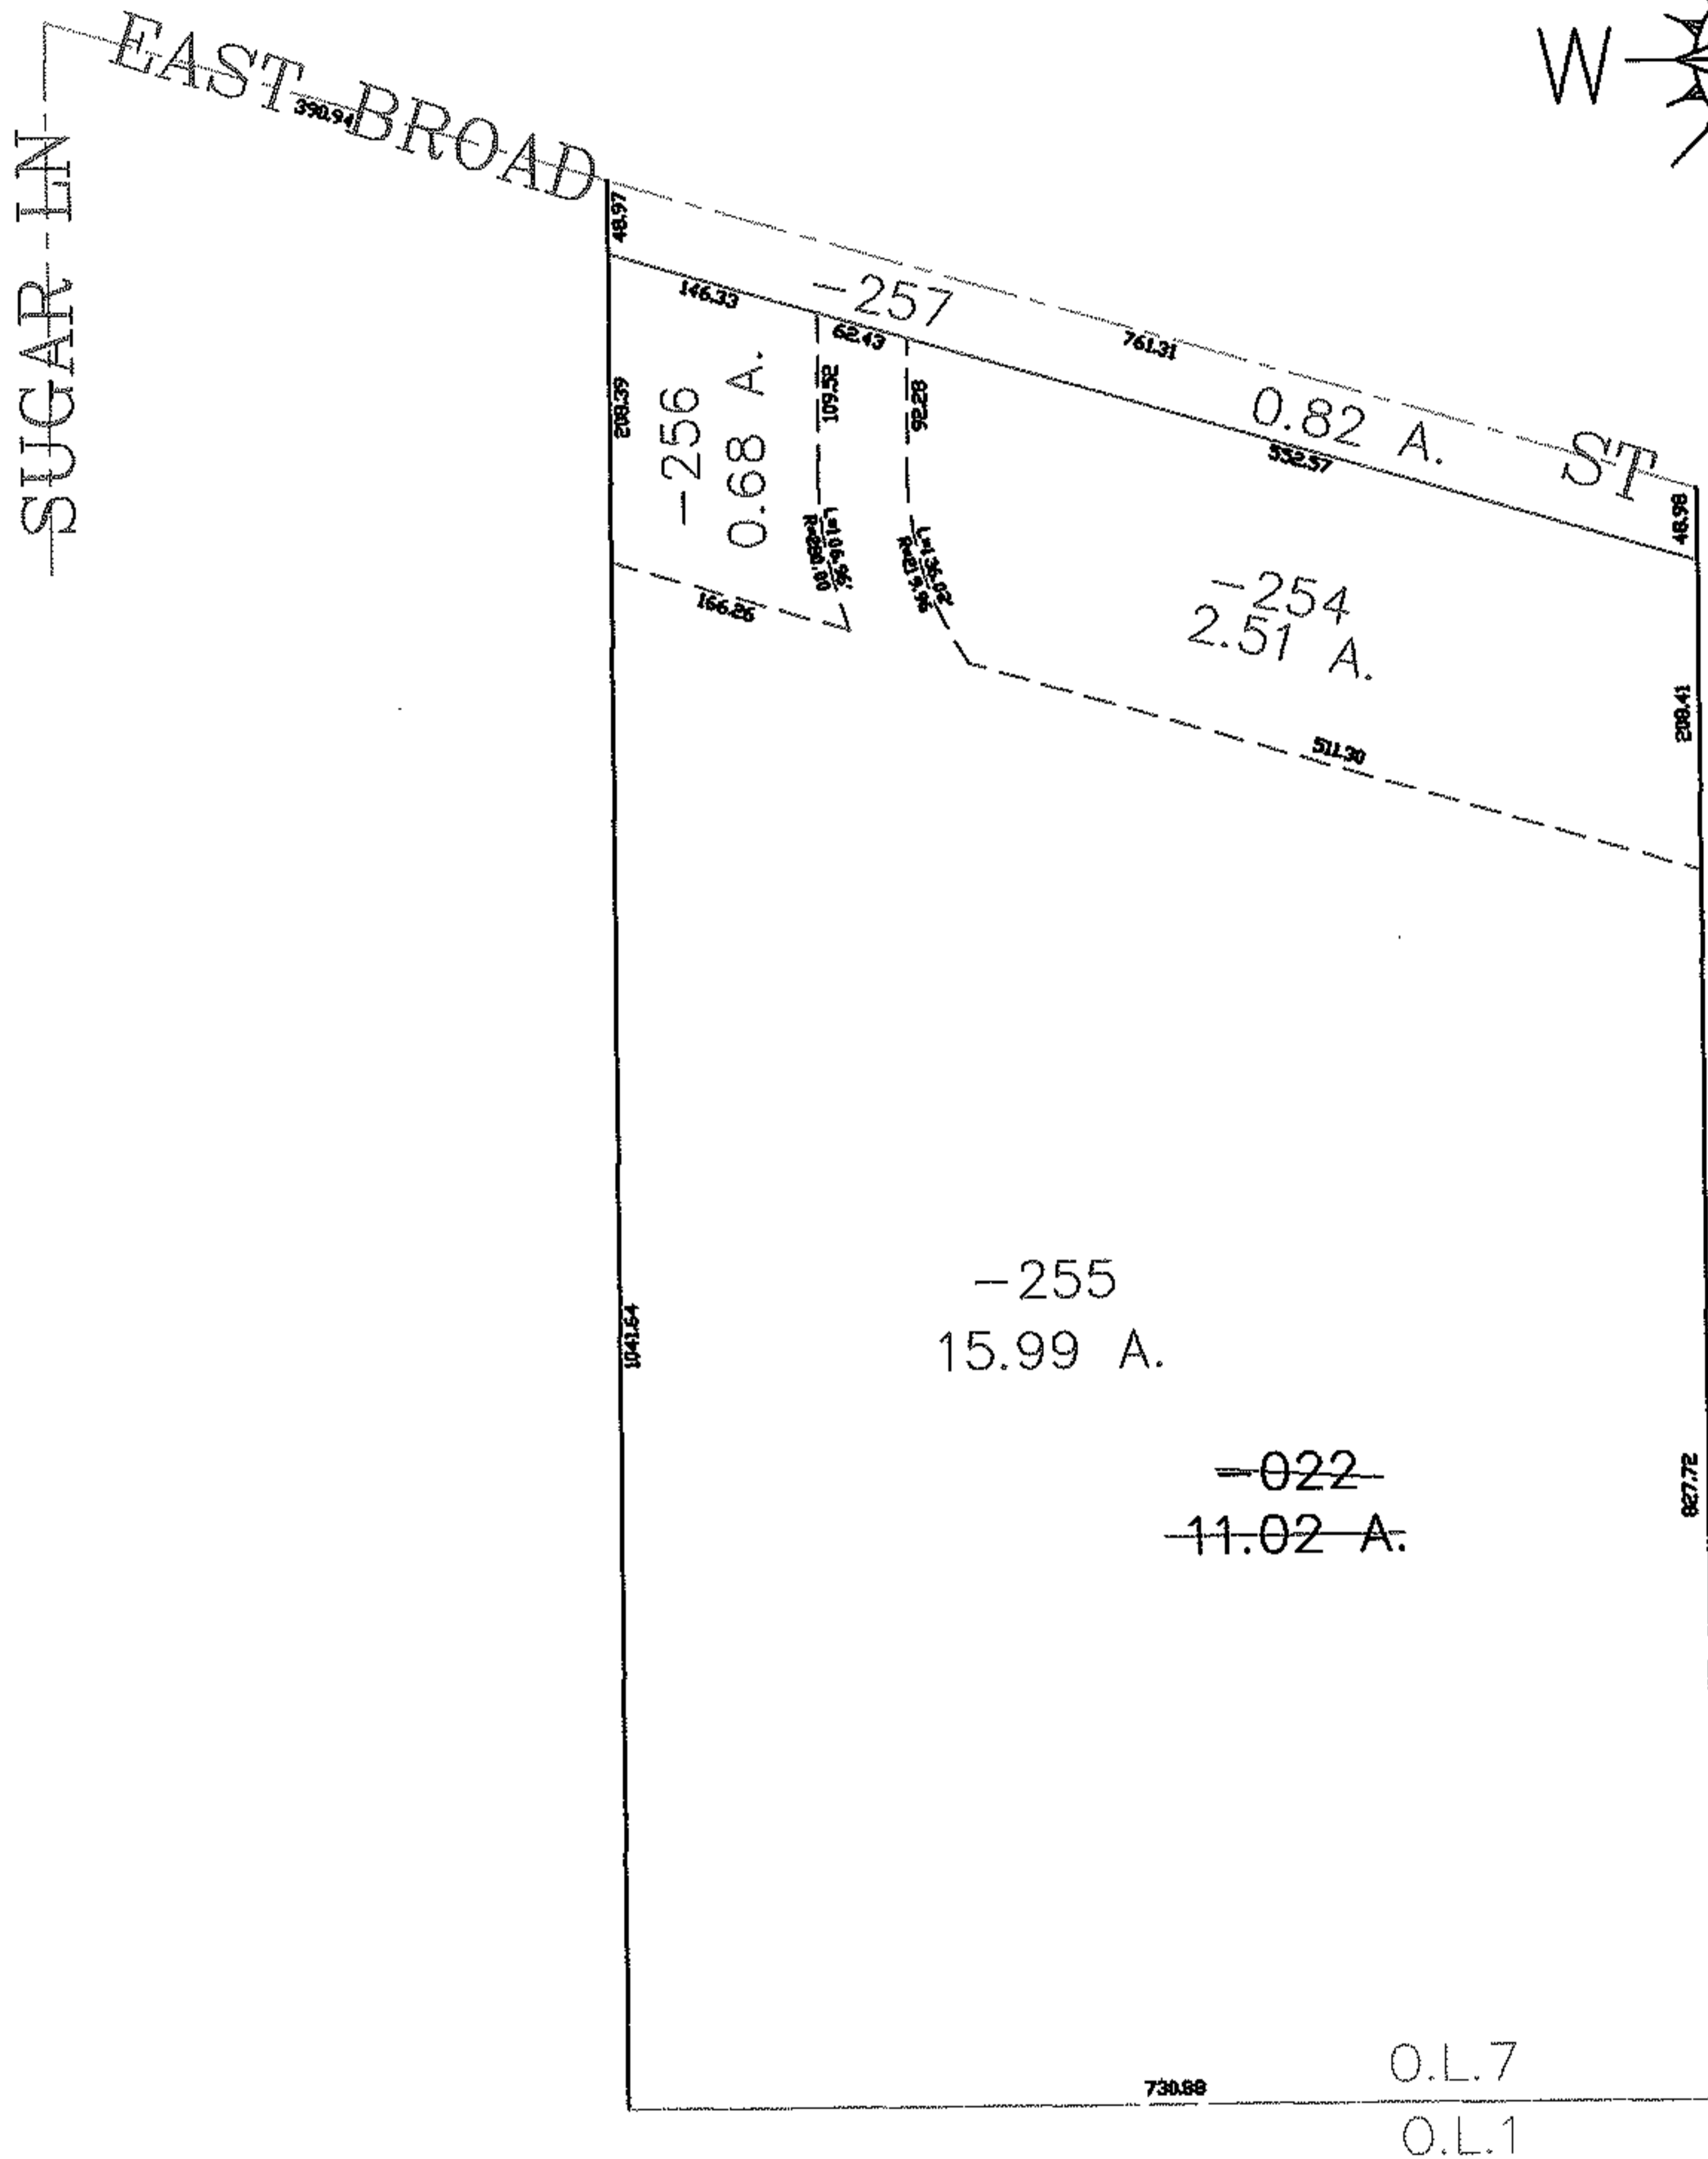

RASTER

06-02116

PARENT PARCEL: 06-25-007-000-022

CHILD PARCEL: 06-25-007-000-254 THRU -257

STARTING POINT: CENTERLINE OF SUGAR LANE & EAST BROAD ST.

SPLITS/DEEDS PROCESSED
 LORAIN COUNTY TAX MAP DEPARTMENT
 226 MIDDLE AVE. ELYRIA, OHIO

SURVEYED BY: DAVID ELWELL
 CLOSURE: 0.00 : 10.000
 MAP PAGE(S): 6-126
 APPROVED BY: JAH DATE: 3-13-06
 SCALE: 1" = 200 PRIOR INSTRUMENT: OR 464/235