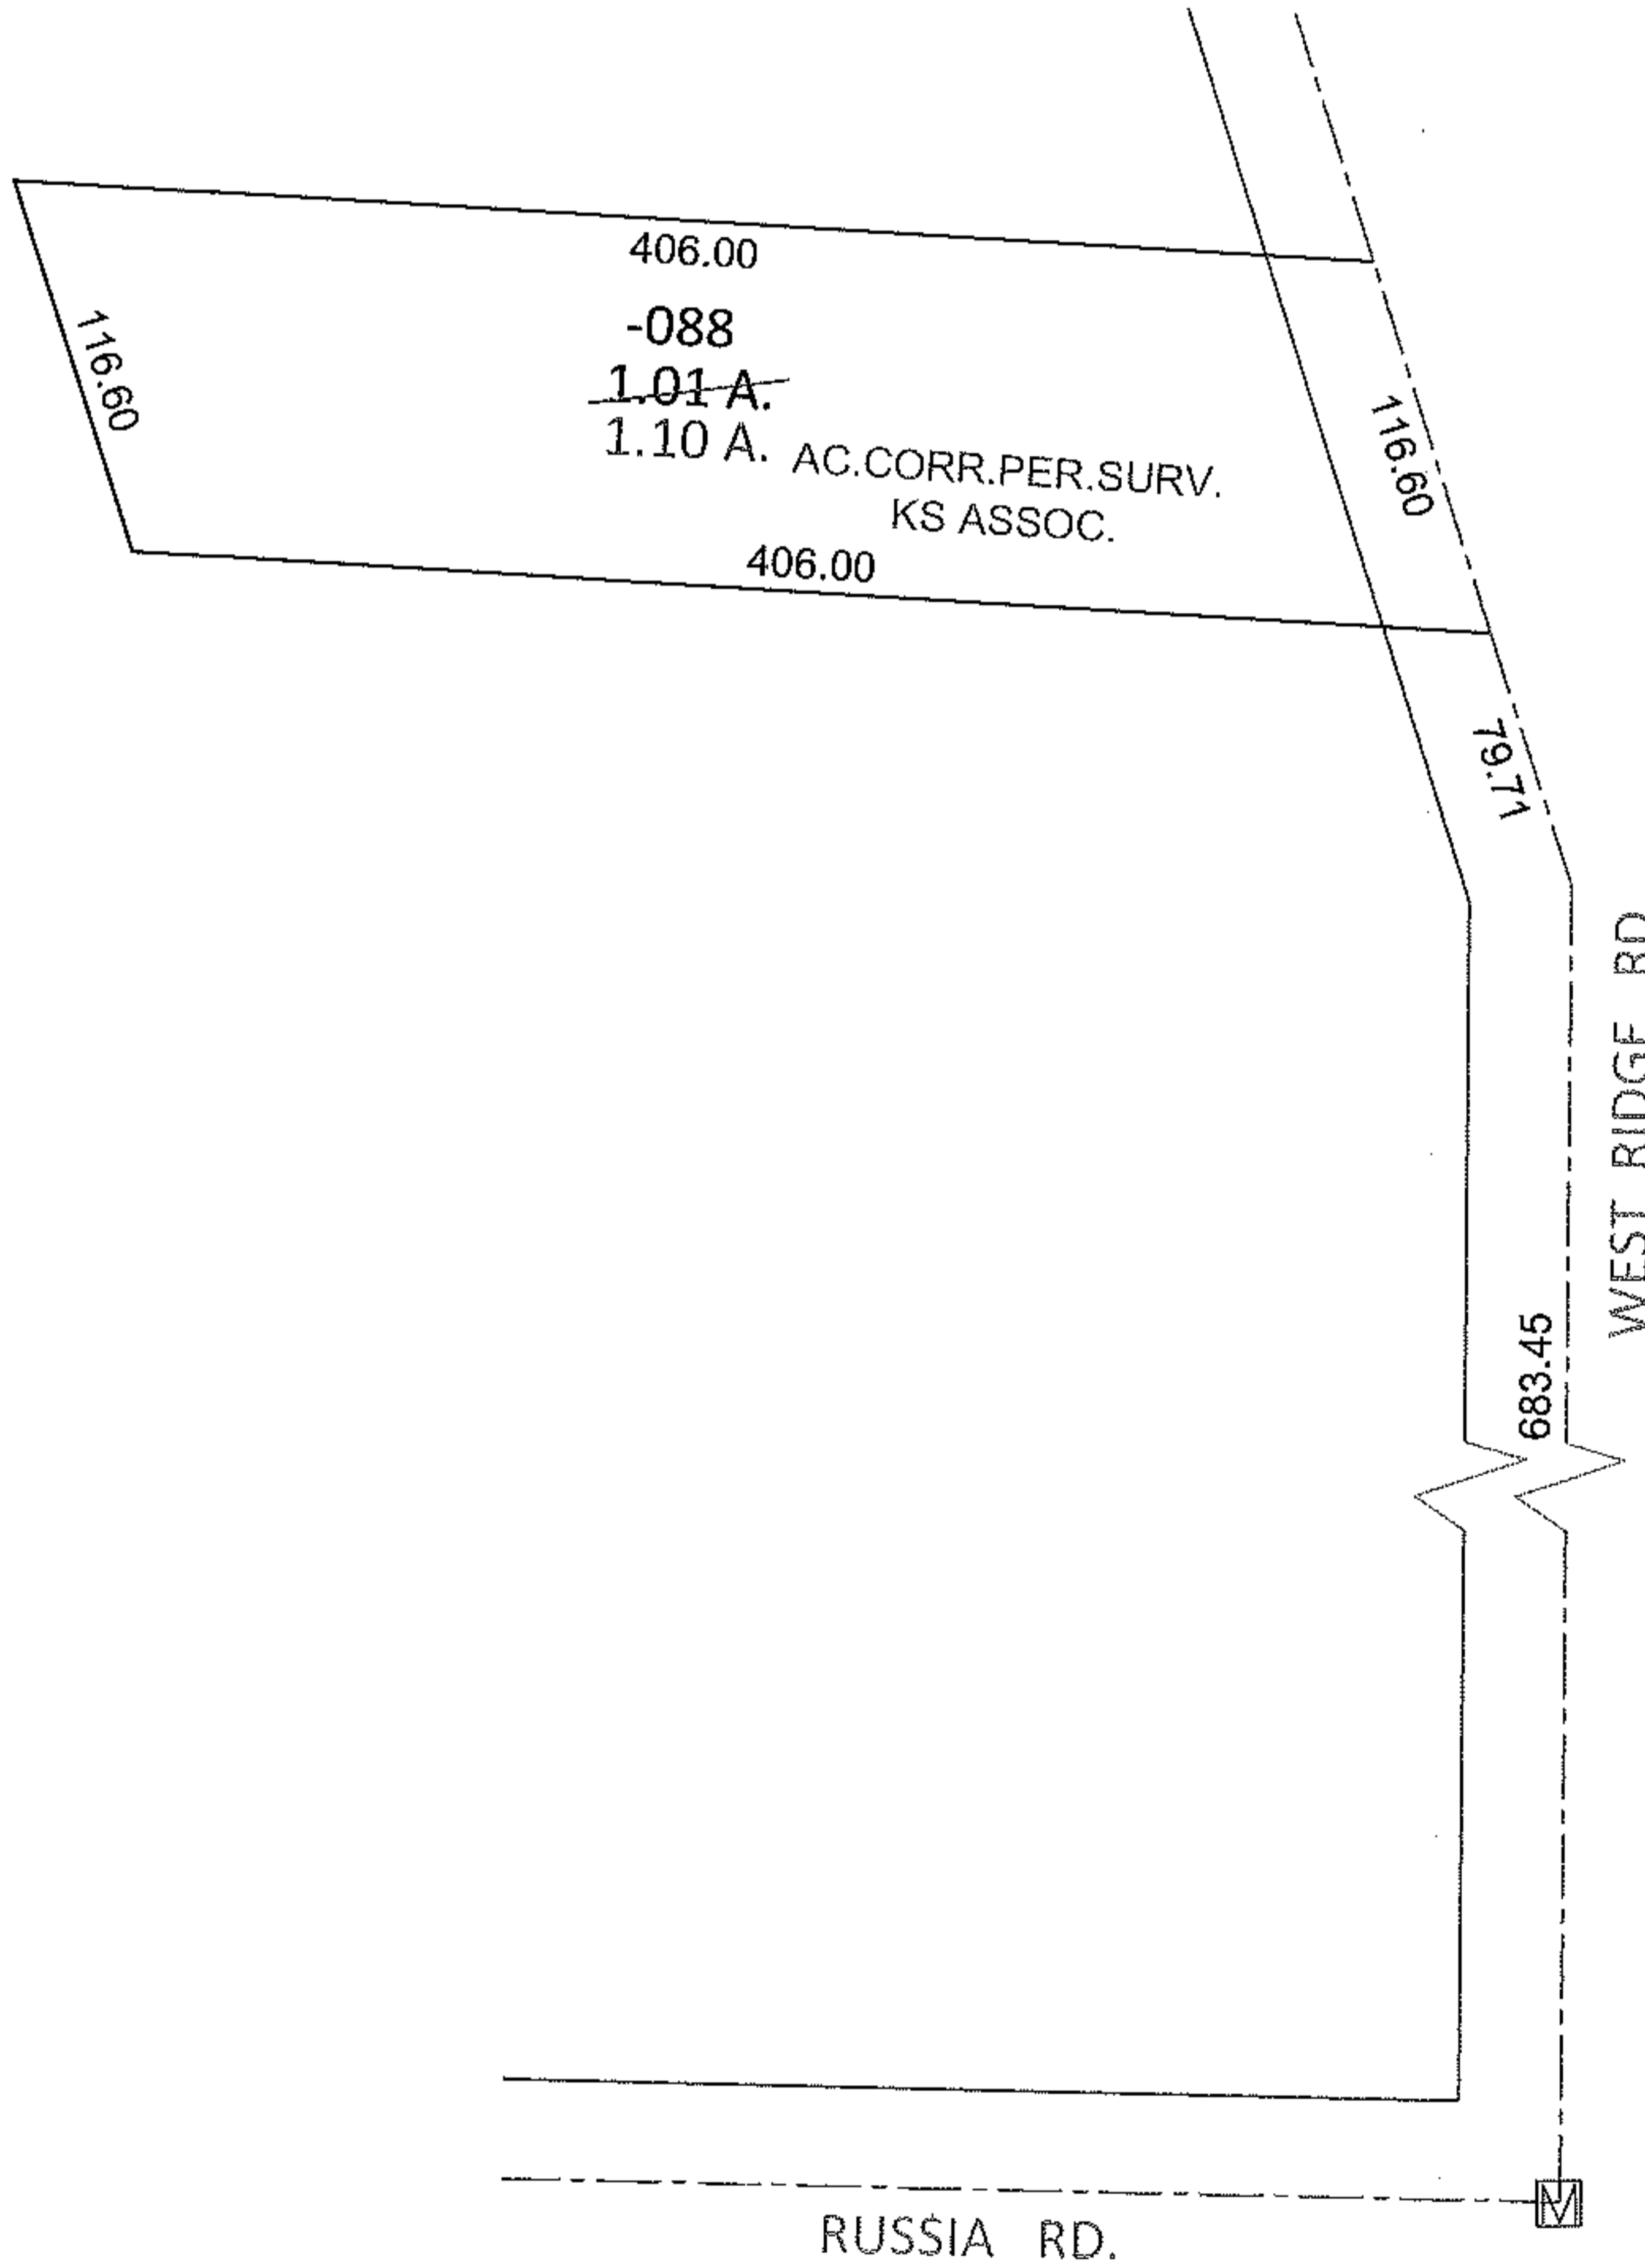

PARENT PARCEL: 10-00-001-101-088

10-02115-A

CHILD PARCEL:

STARTING POINT: AT A MON BOX AT THE INTERSECTION OF C/L OF RUSSIA RD. AND C/L OF WEST RIDGE RD.

SPLITS/DEEDS PROCESSED

LORAIN COUNTY TAX MAP DEPARTMENT
226 MIDDLE AVE. ELYRIA, OHIO

SURVEYED BY: KS ASSOCIATES

CLOSURE: .00:10.00

MAP PAGE(S): 10-00-001-G

APPROVED BY: RRM DATE: 10/8/10

SCALE: 1"= 100 PRIOR INST.: 20010738830