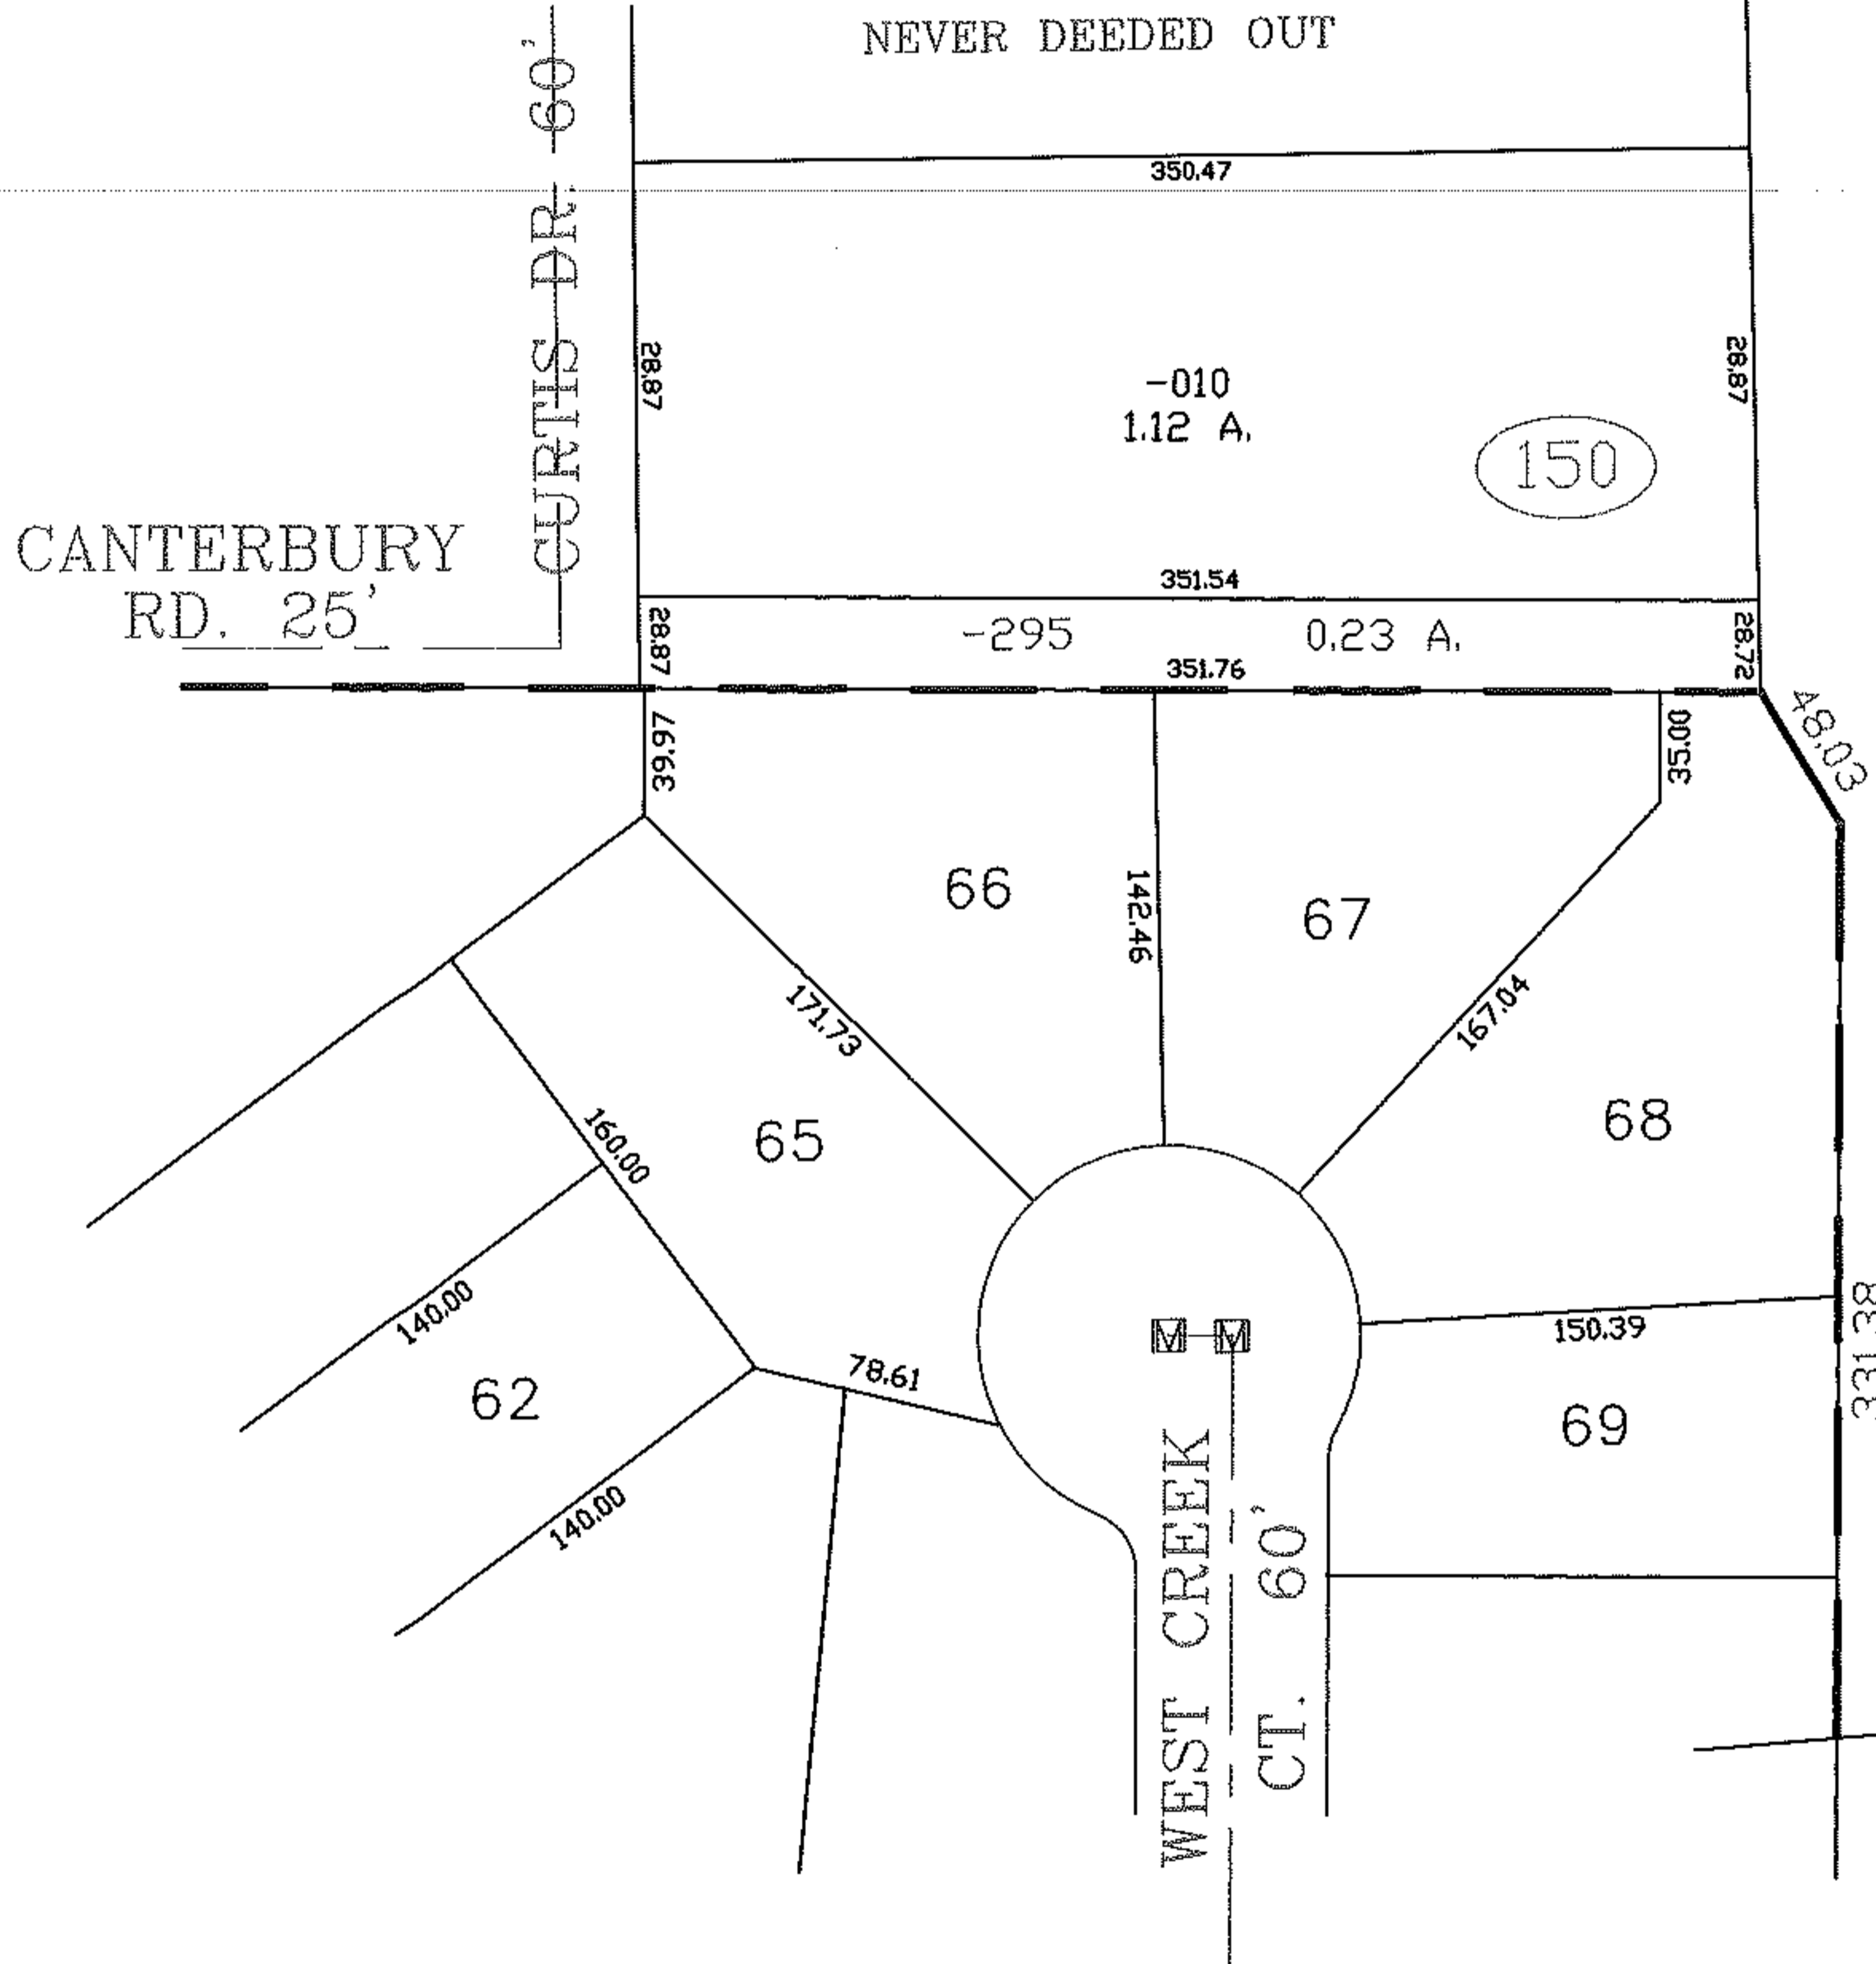

RASTER

PARENT PARCEL: ADD TO DUPLICATE
CHILD PARCEL: 04-00-007-150-295
STARTING POINT: XXXXXX

10-02108-A

ADD TO DUPLICATE

04-00-007-150-295
0.23 A.
CALC.
PER DV 642/107
NEVER DEEDED OUT

SPLITS/DEEDS PROCESSED

LORAIN COUNTY TAX MAP DEPARTMENT
226 MIDDLE AVE. ELYRIA, OHIO

SURVEYED BY:	NONE
CLOSURE:	NONE
MAP PAGE(S):	4-00-007-G
APPROVED BY:	TJS
DATE:	9/30/10
SCALE:	1" = 100 PER INSTRUMENT: DV 642/107