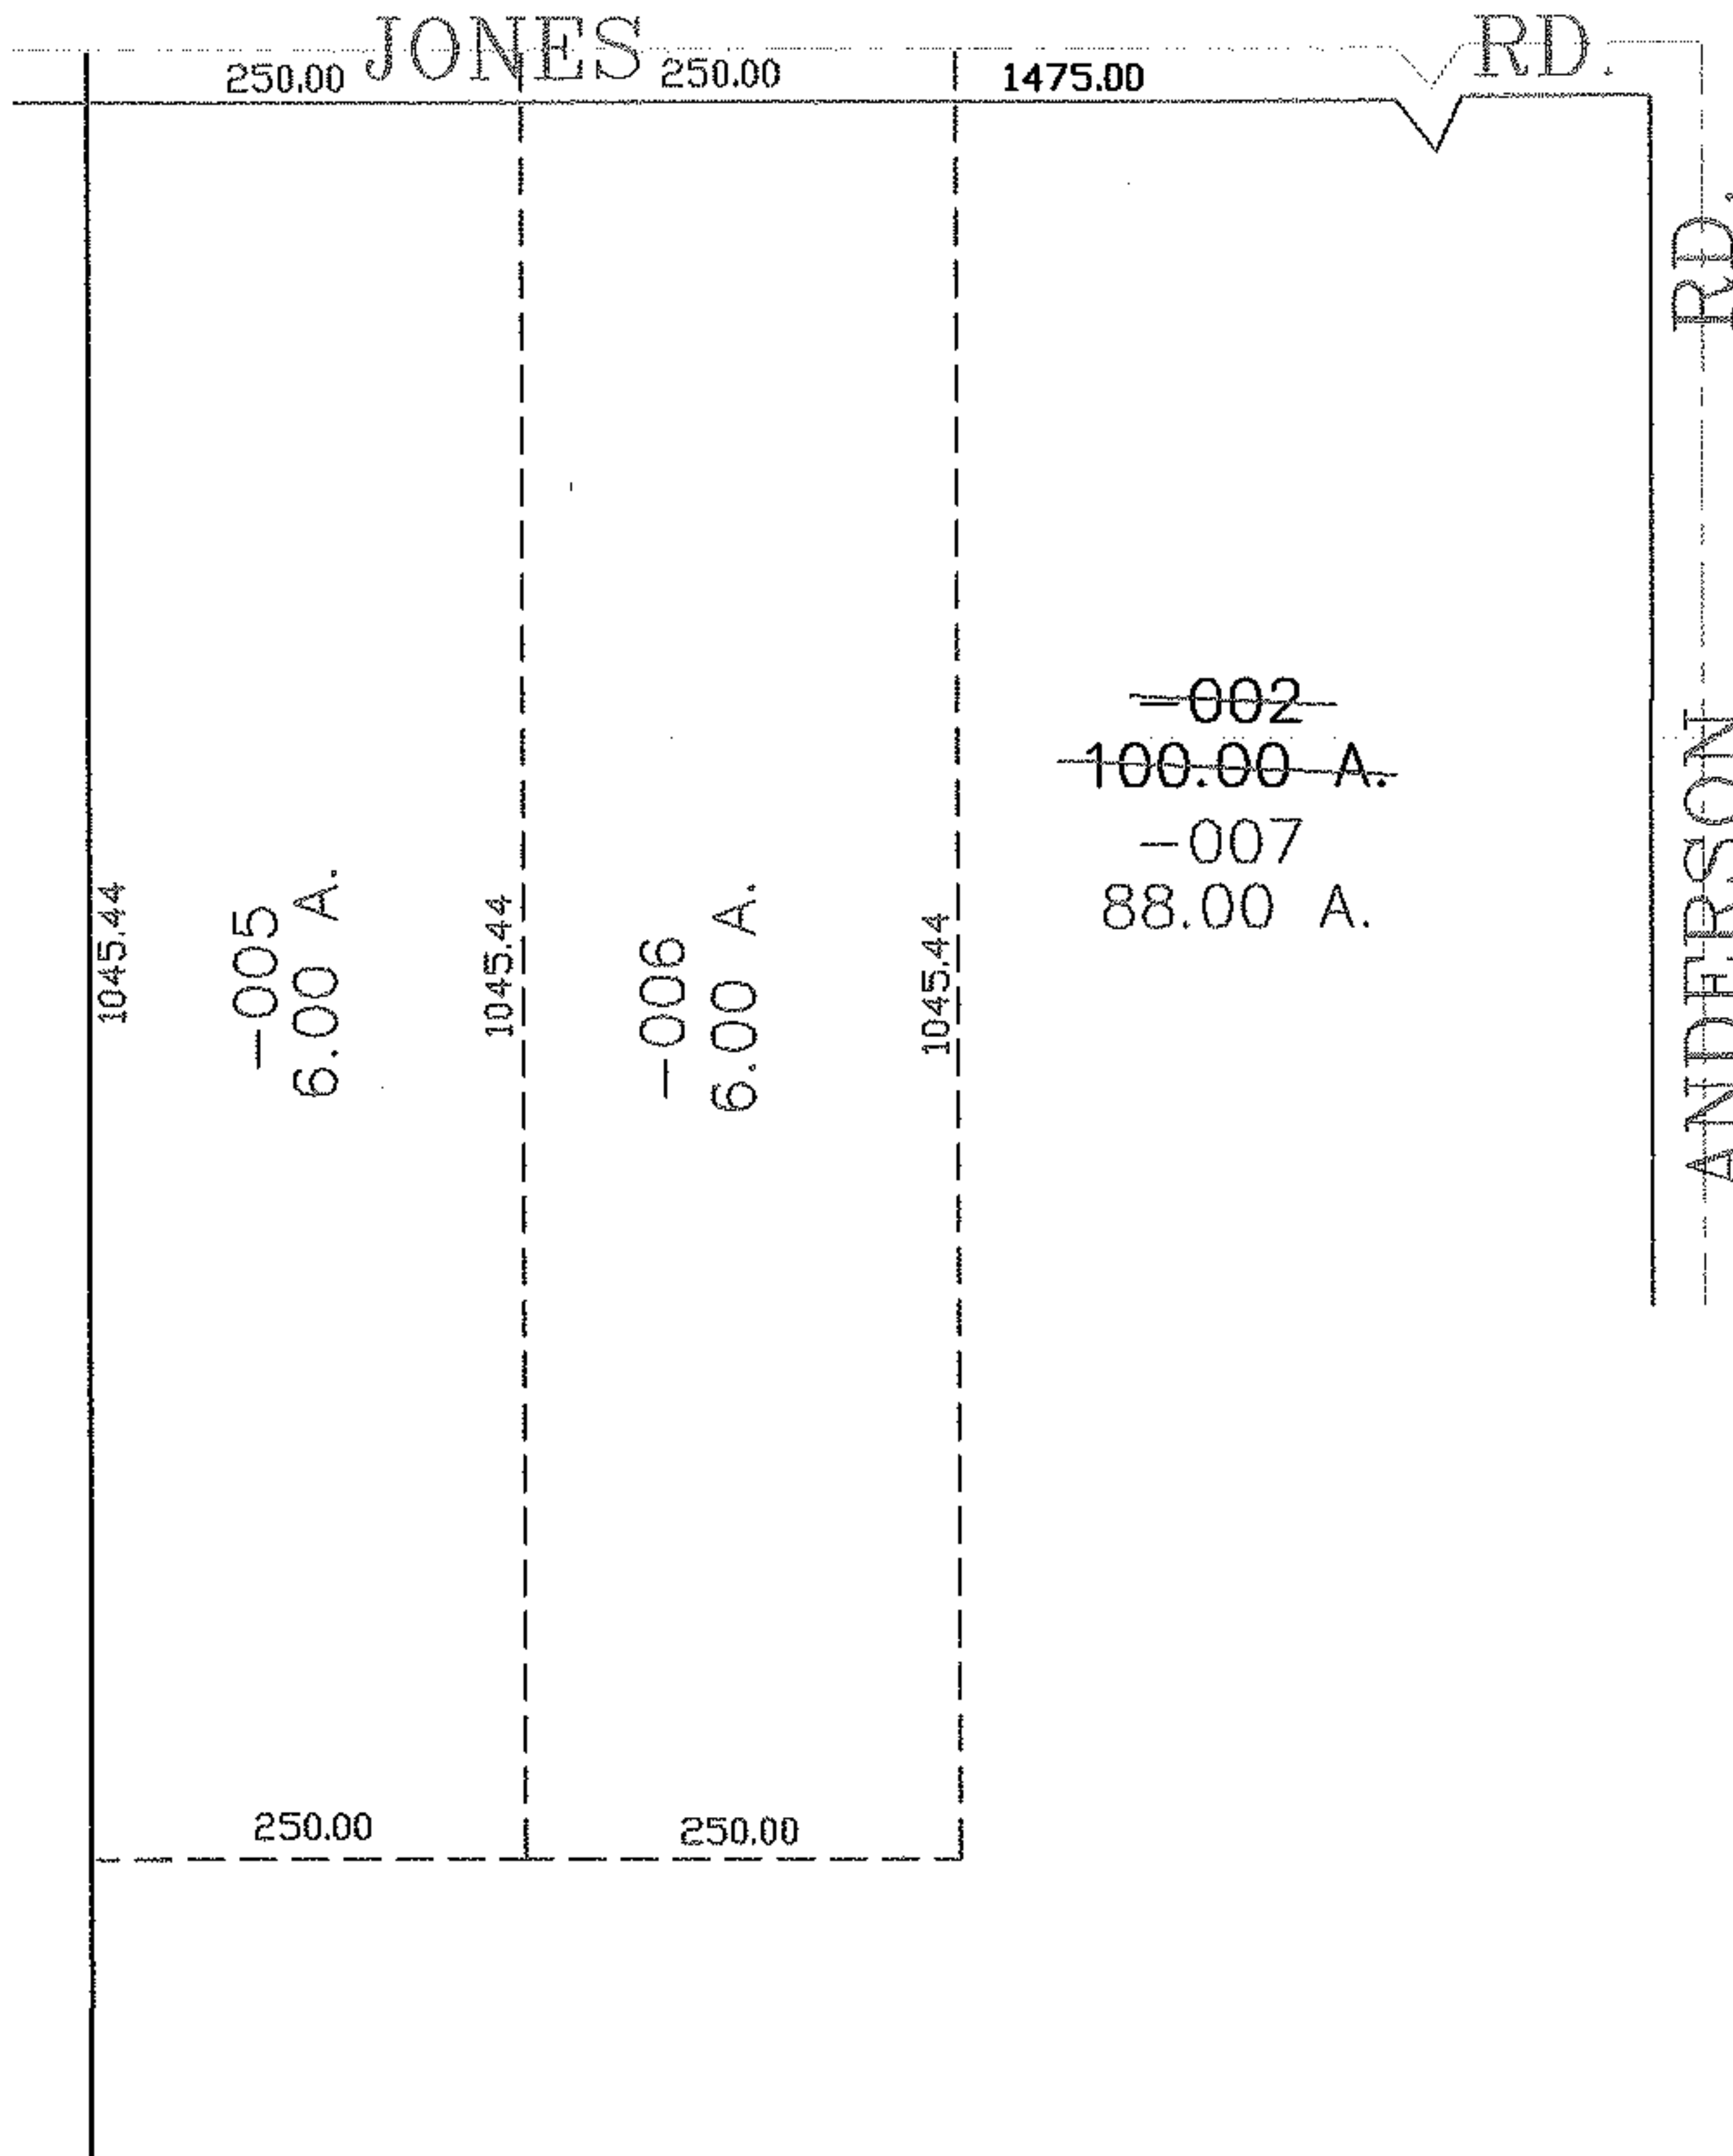

PARENT PARCEL: 17-06-023-000-002

CHILD PARCEL: 17-06-023-000-005 THRU -007

STARTING POINT: CENTERLINE JONES RD & ANDERSON RD

06-02103

**SPLITS/DEEDS PROCESSED**  
 LORAIN COUNTY TAX MAP DEPARTMENT  
 226 MIDDLE AVE. ELYRIA, OHIO

SURVEYED BY: RICHARD CARLSON  
 CLOSURE: 0.00 : 10.000  
 MAP PAGE(S): 17-G  
 APPROVED BY: JAH DATE: 2-15-06  
 SCALE: 1" = 200 PRIOR INSTRUMENT: DV 1318/477