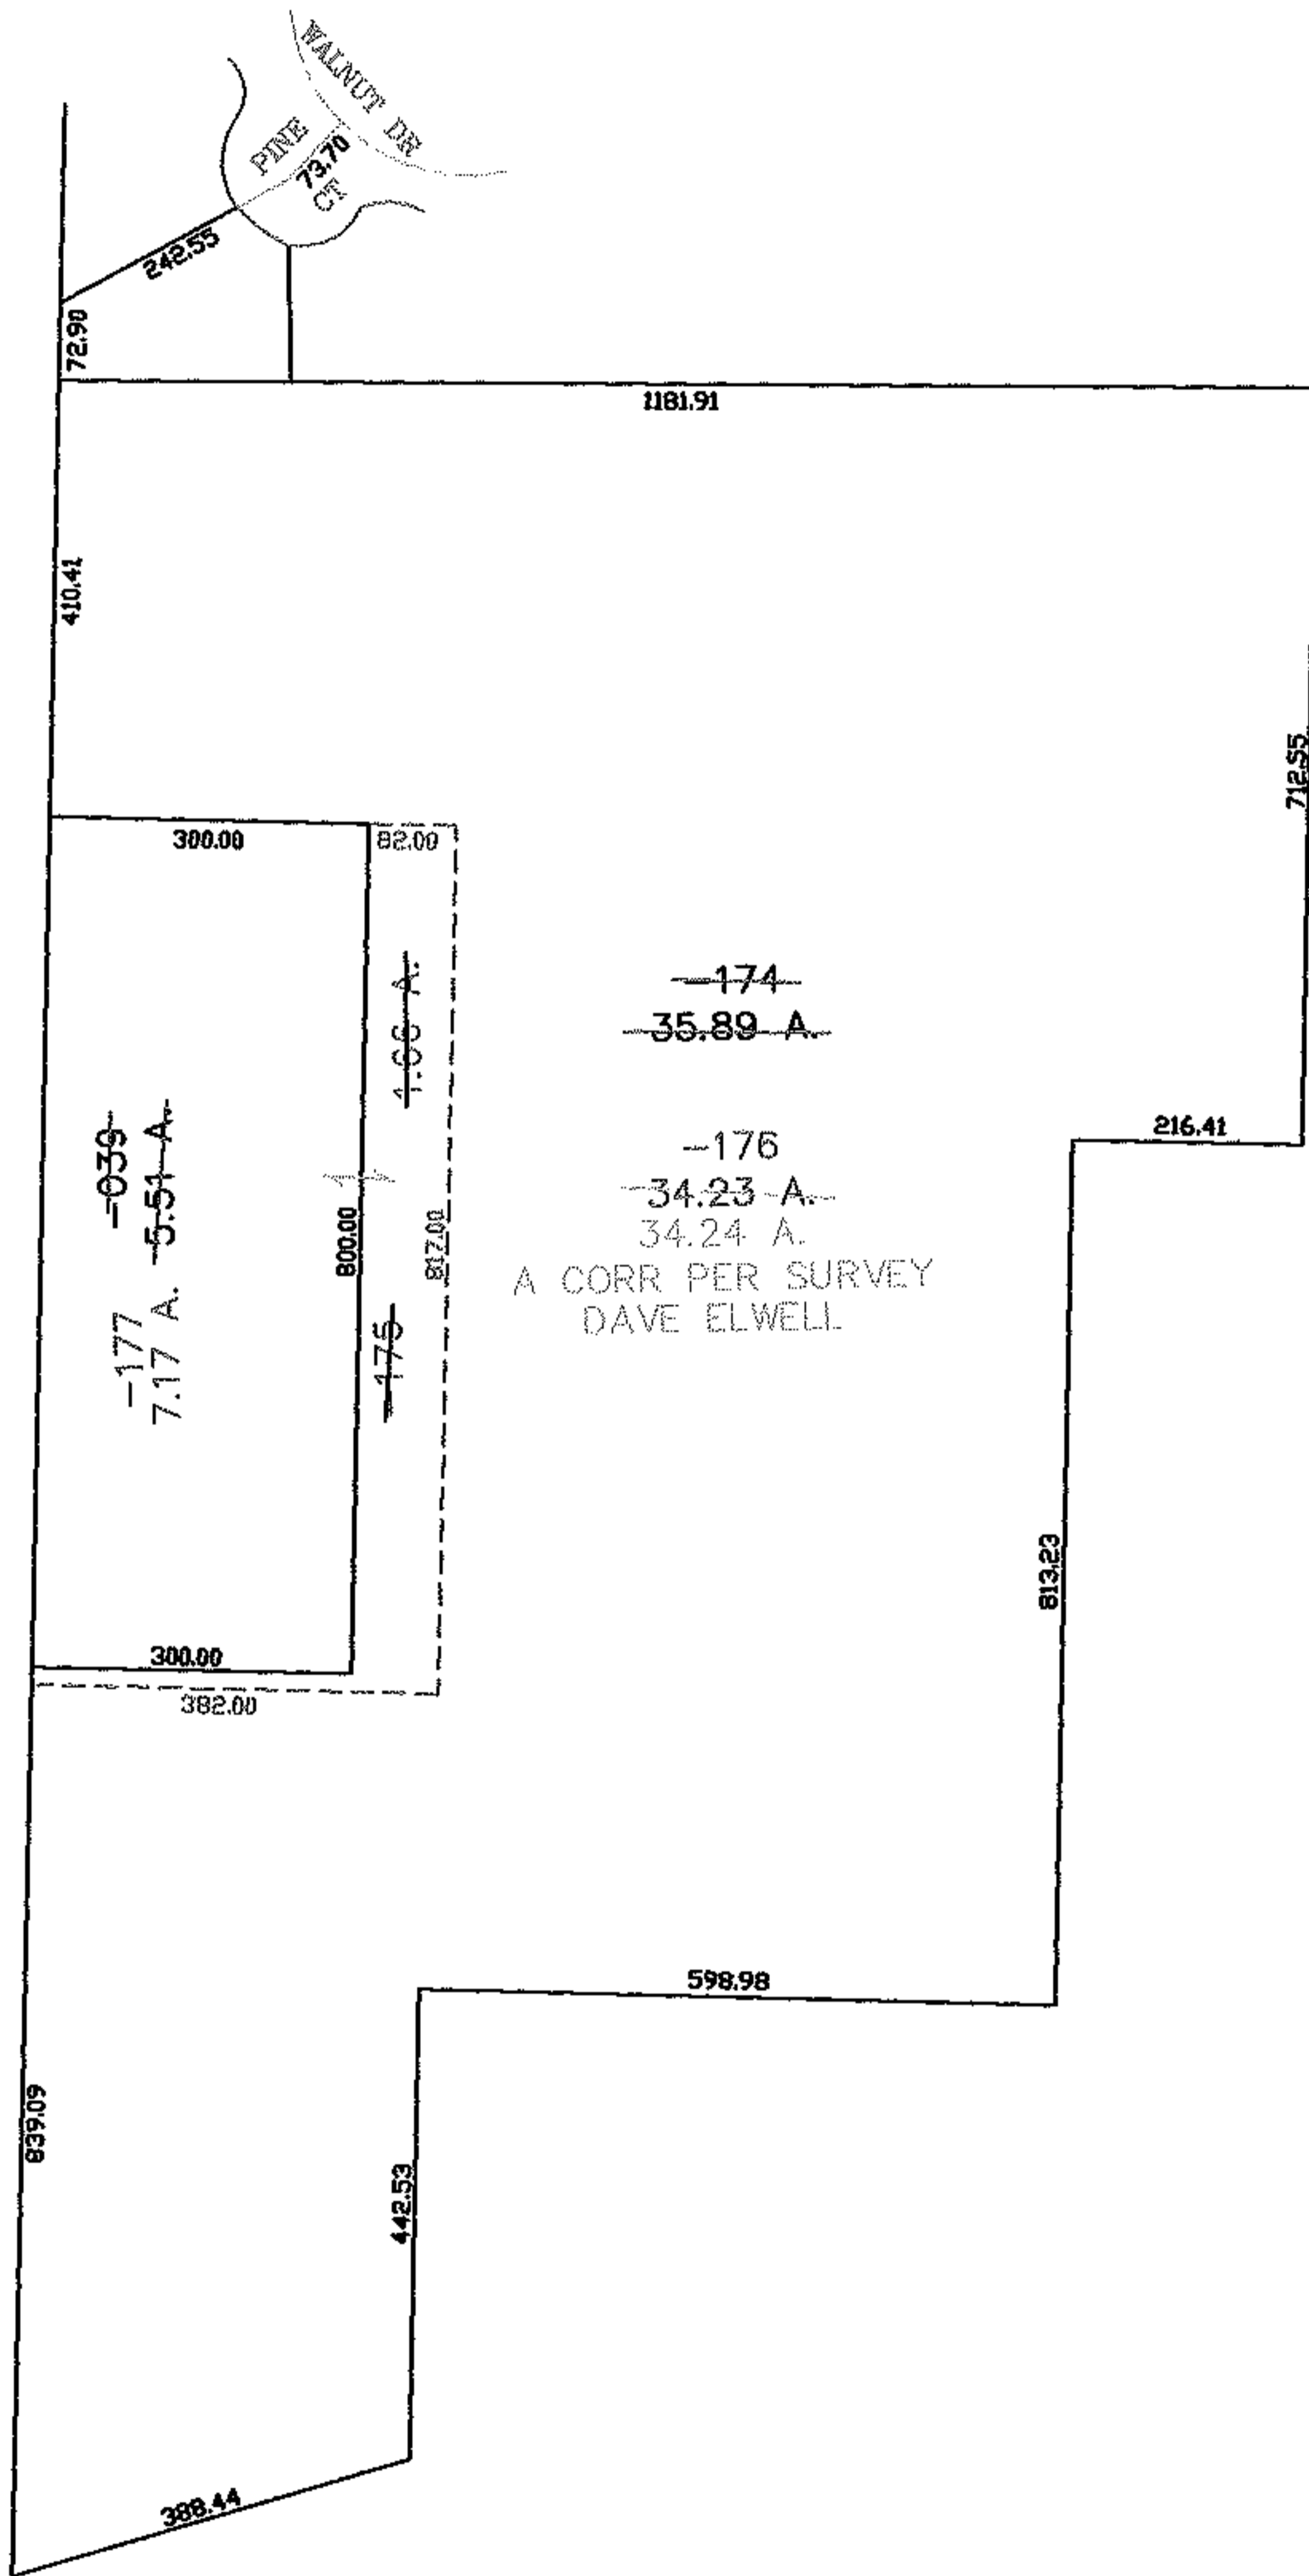

PARENT PARCEL: 04-00-027-101-174, -039

CHILD PARCEL: 04-00-027-101-175 THRU -177

STARTING POINT: CENTERLINE OF PINE COURT & WALNUTDR

06-02098

SPLITS/DEEDS PROCESSED
LORAIN COUNTY TAX MAP DEPARTMENT
 226 MIDDLE AVE. ELYRIA, OHIO

SURVEYED BY: DAVE ELWELL
 CLOSURE: 0.00 : 10.000
 MAP PAGE(S): 04-00-027-B
 APPROVED BY: JAH DATE: 2-14-06
 SCALE: 1" = 300 PRIOR INSTRUMENT: OR 1403/826