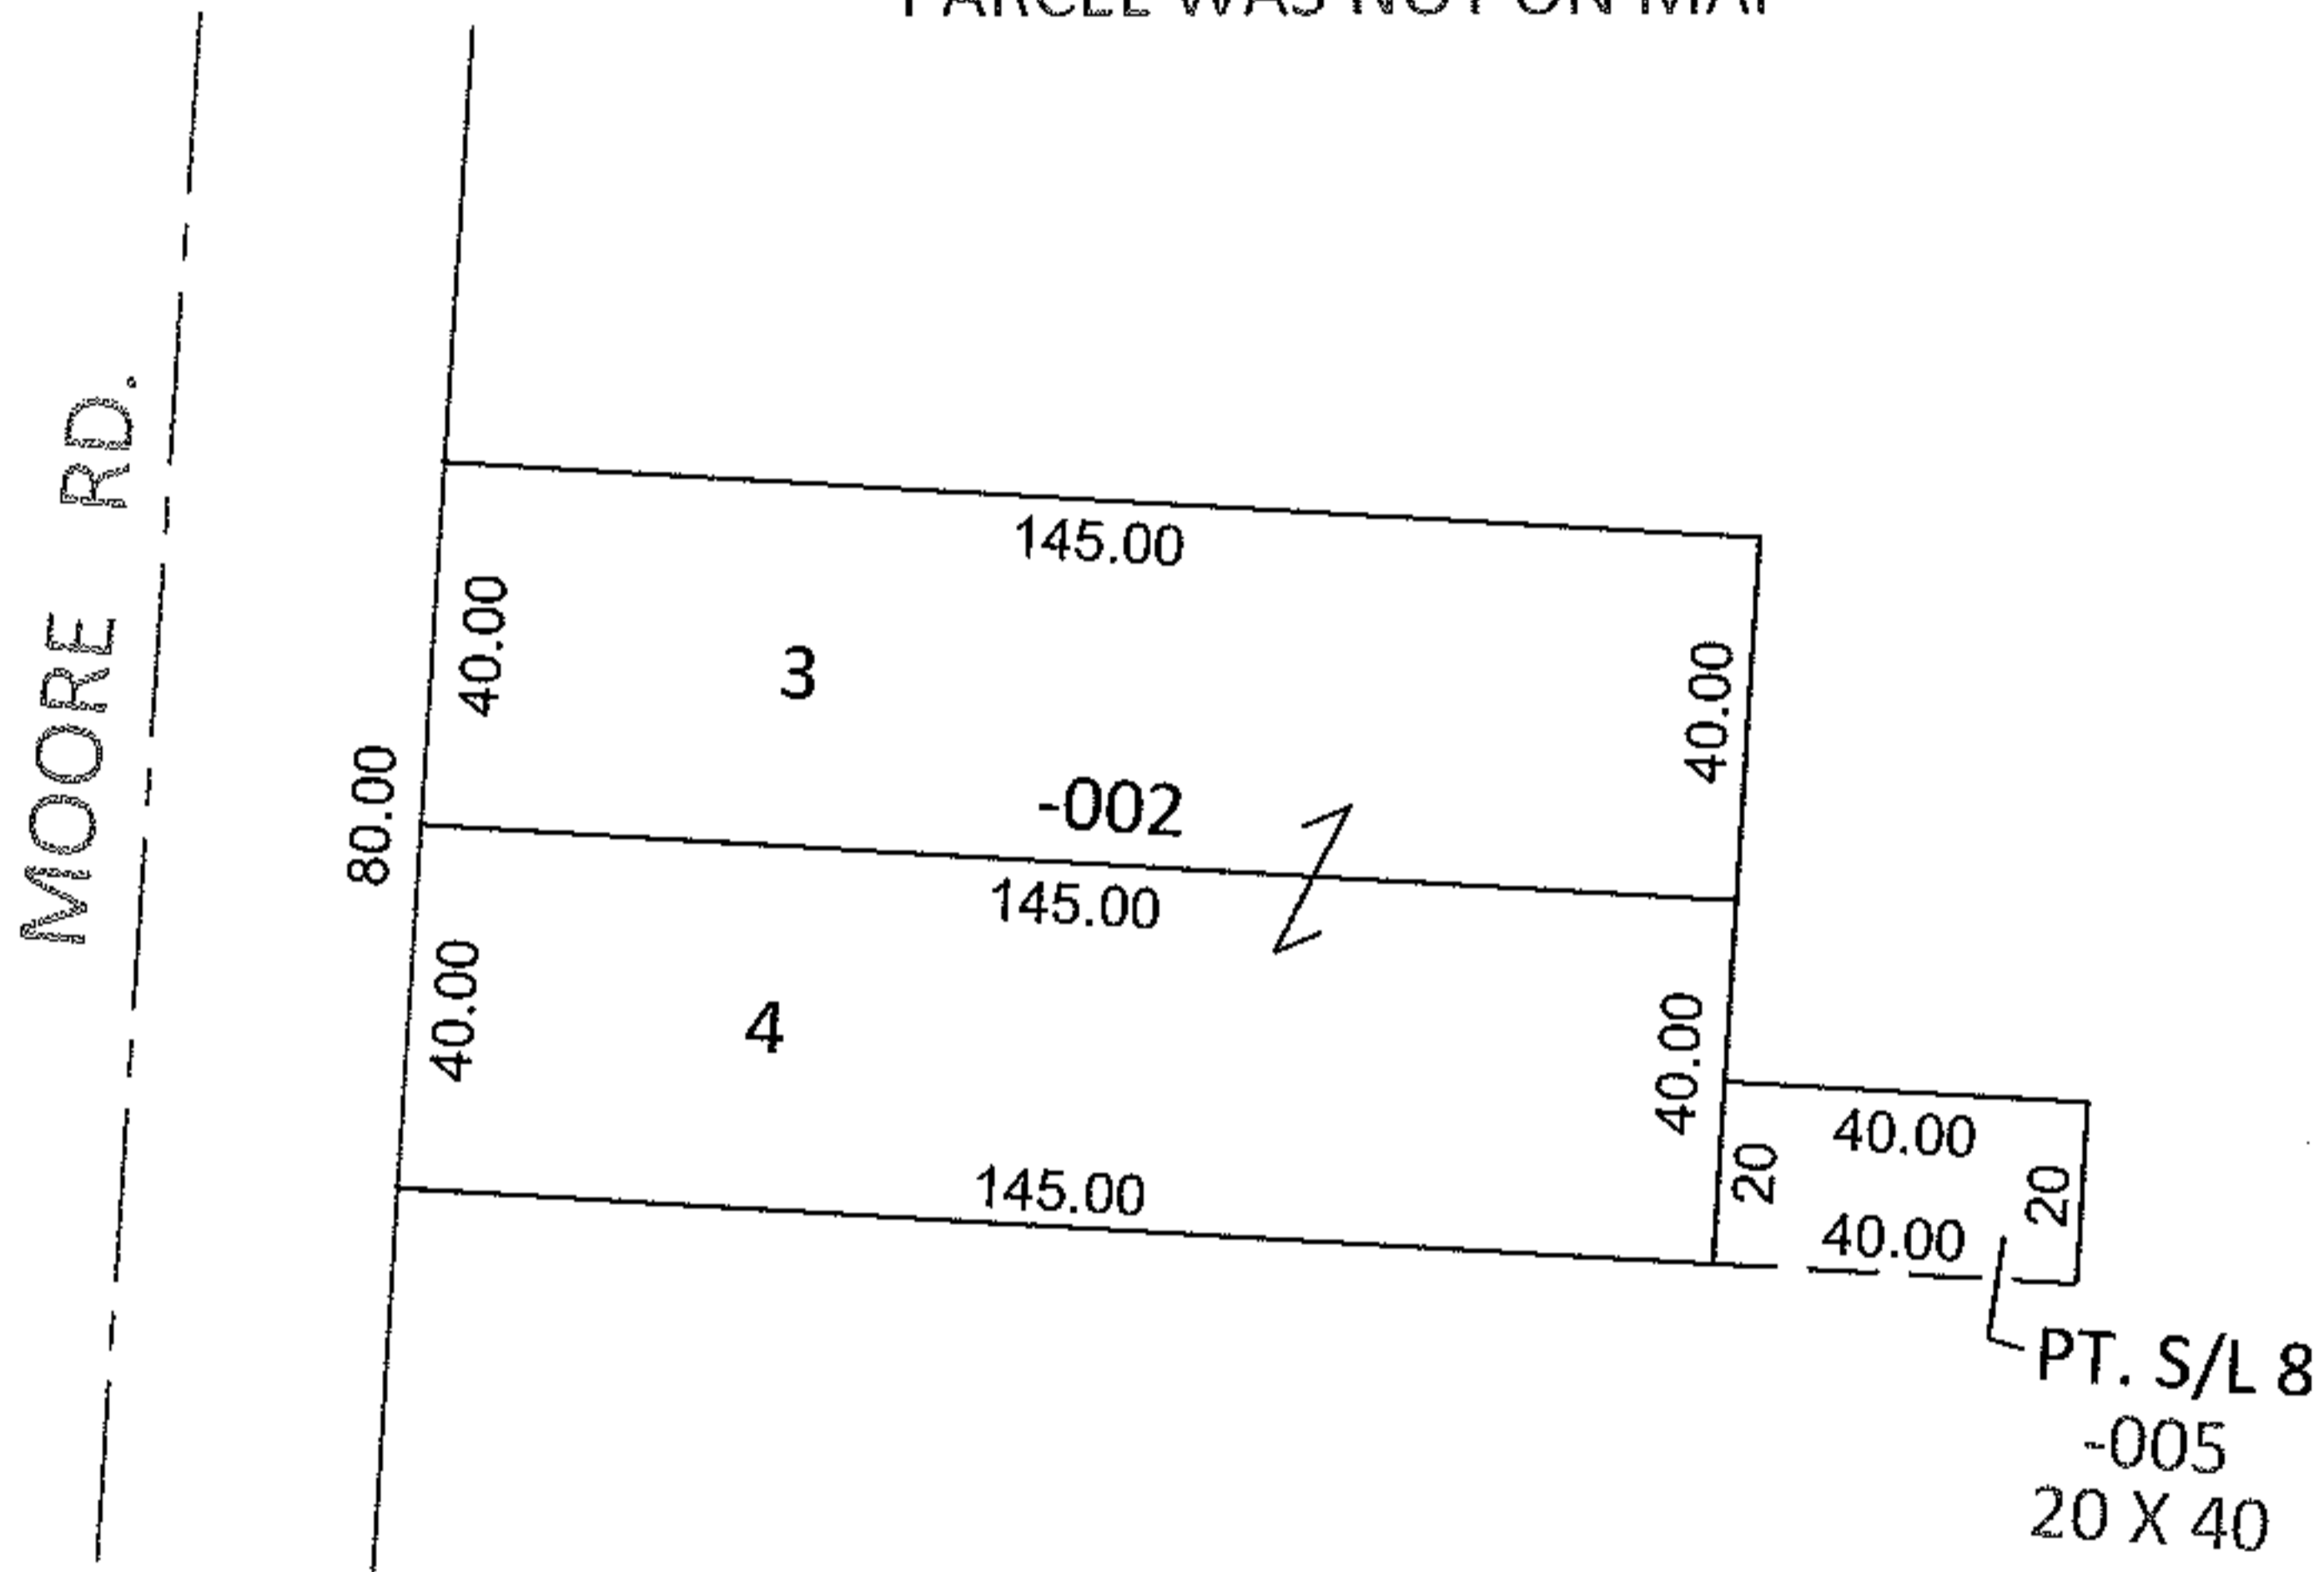

PARENT PARCEL: 04-00-007-136-005

CHILD PARCEL: _____

STARTING POINT: NORTHEAST CORNER OF S/L 5 IN MOORELAND SUB. NO.1(VOL.12 PG.20)

10-02098-C

MAP CORRECTION ONLY

04-00-007-136-005

20 X 40

PARCEL WAS NOT ON MAP

SPLITS/DEEDS PROCESSED

LORAIN COUNTY TAX MAP DEPARTMENT
226 MIDDLE AVE. ELYRIA, OHIO

SURVEYED BY: N/A

CLOSURE: N/A

MAP PAGE(S): 4-00-007-E

APPROVED BY: RRM DATE: 9-23-10

SCALE: 1"= 50' PRIOR INST.: 20100323061