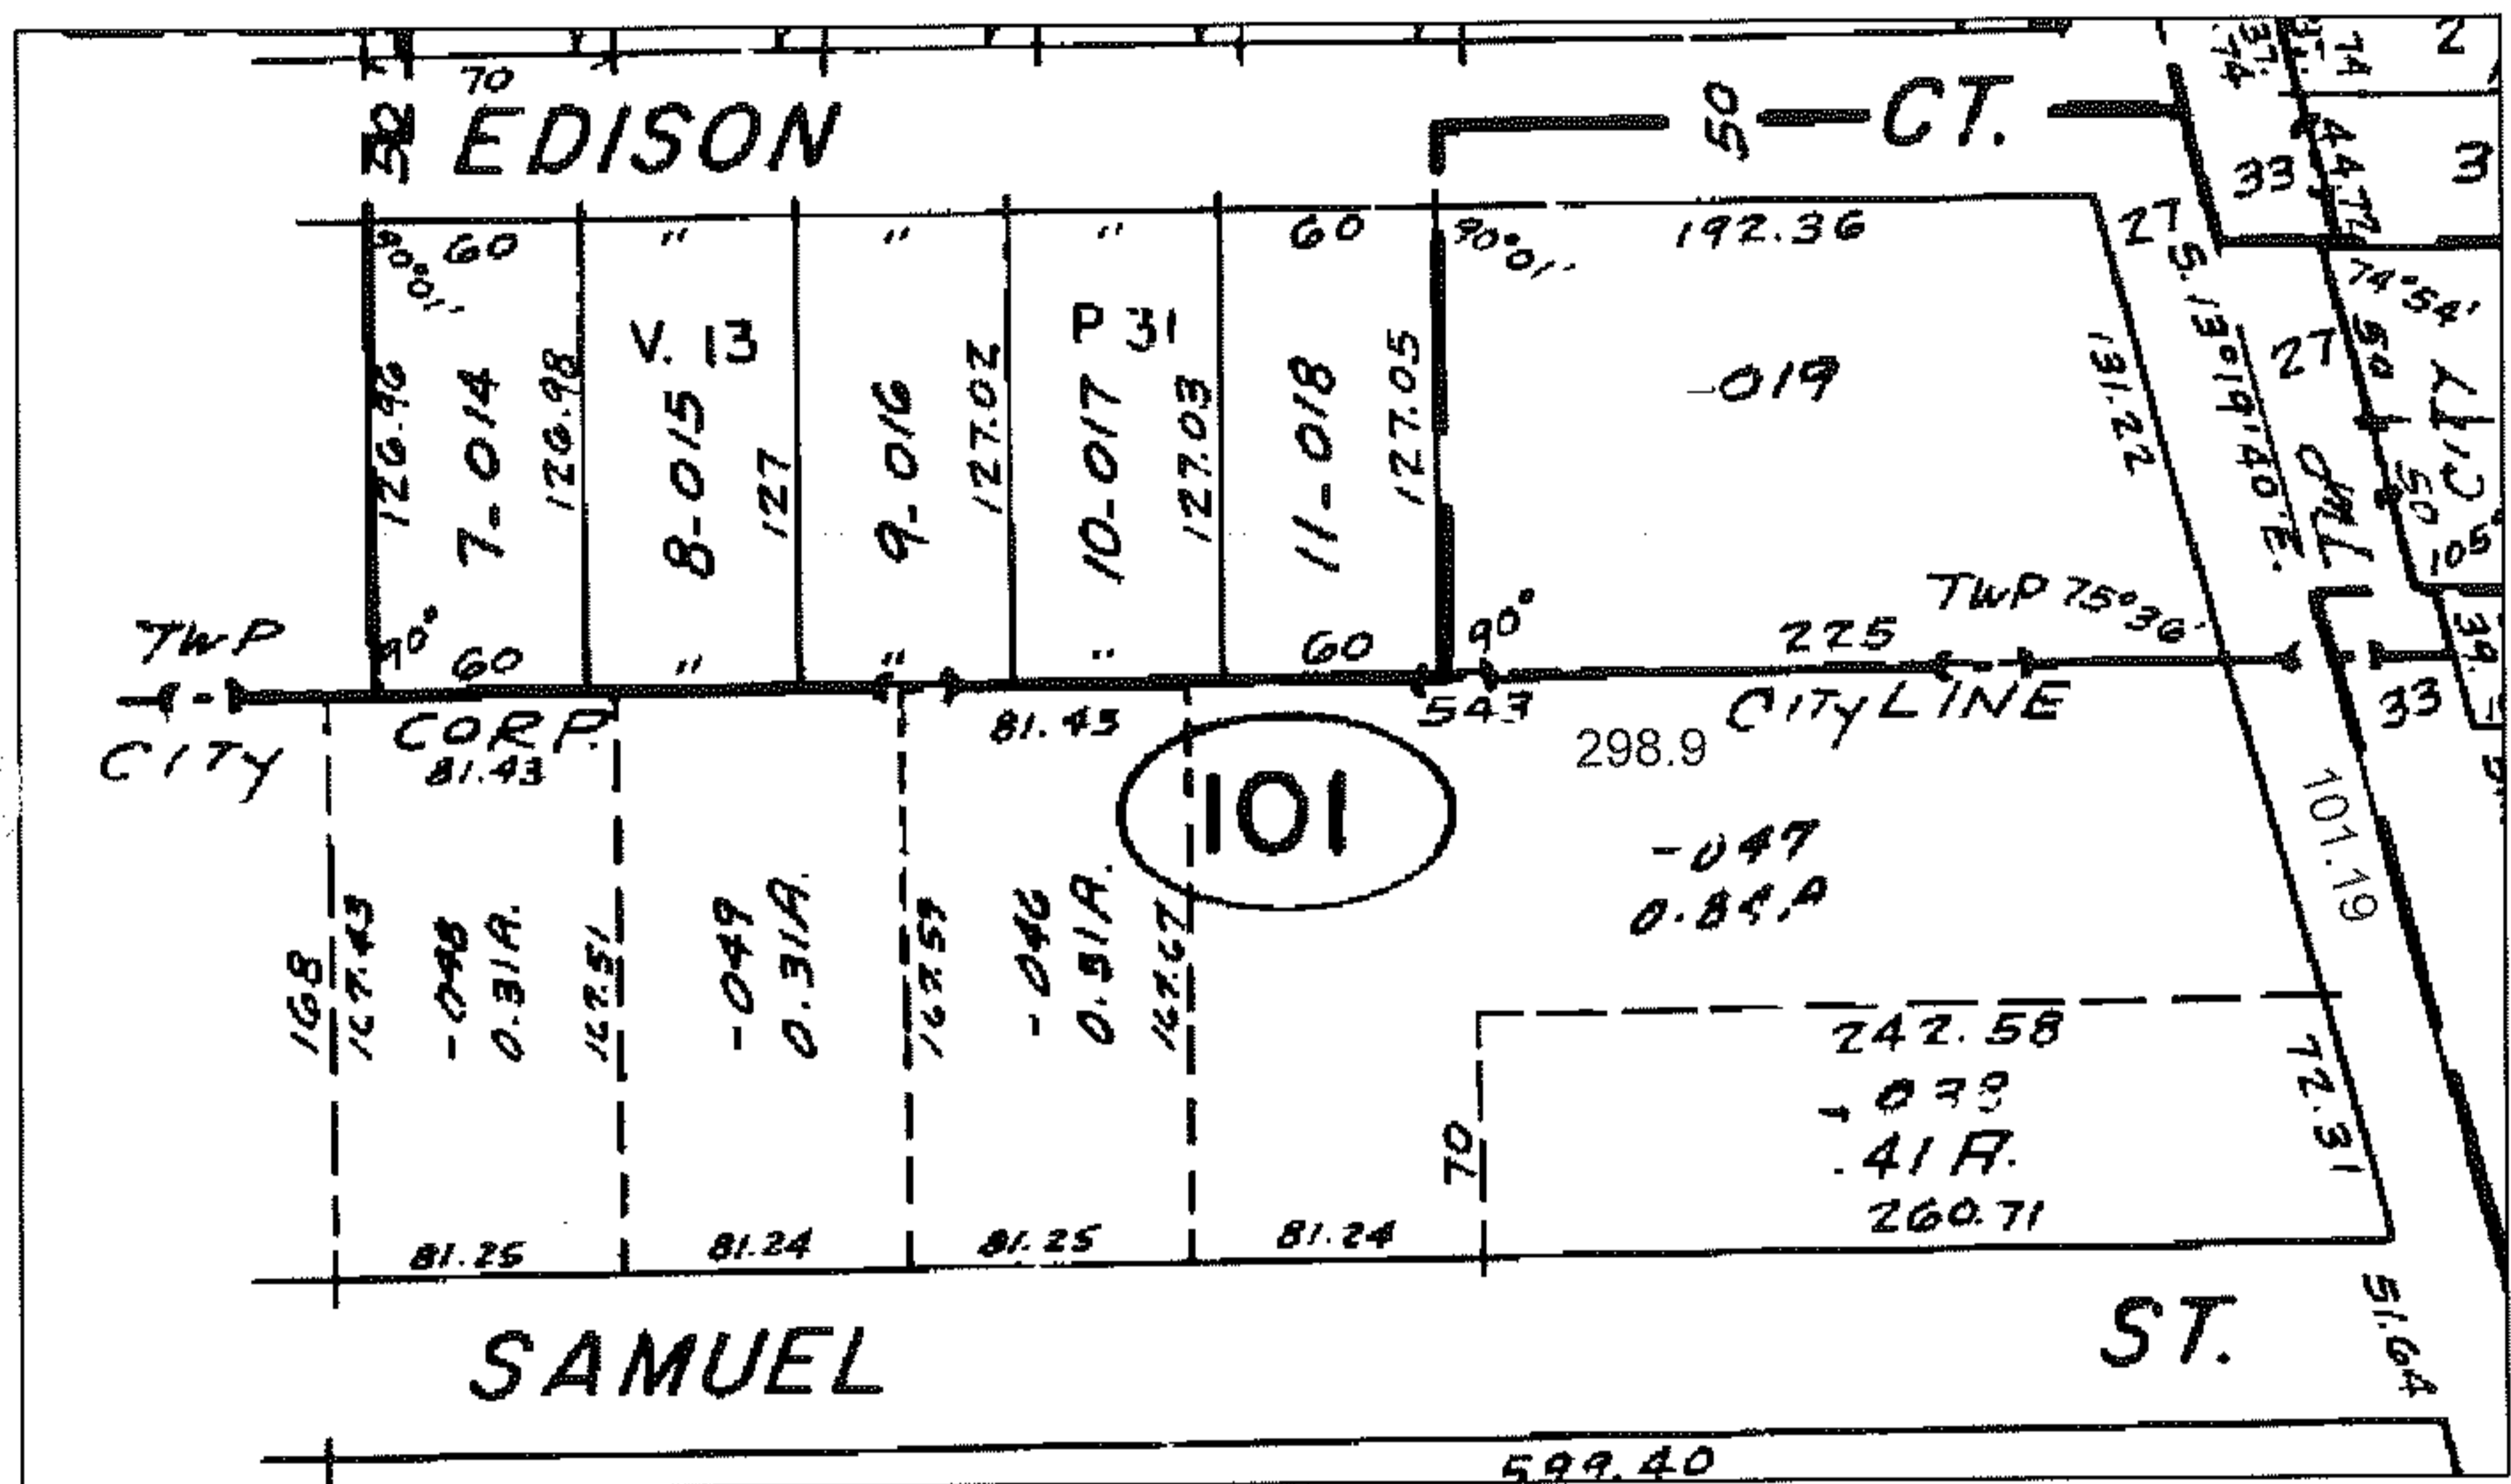

RASTER

PARENT PARCEL: 06-24-035-101-047  
CHILD PARCEL: XX-XX-XXX-XXX-XXX  
STARTING POINT: XXXXXX

10-02094-C

MAP CORRECTION ONLY

SPLITS/DEEDS PROCESSED  
LORAIN COUNTY TAX MAP DEPARTMENT  
226 MIDDLE AVE. ELYRIA, OHIO

SURVEYED BY: XXXXXXXXXXXX  
CLOSURE: NA  
MAP PAGE(S): 6-61  
APPROVED BY: TJS DATE: 9/20/10  
SCALE: 1"=100 PRIOR INST.: 20080265746