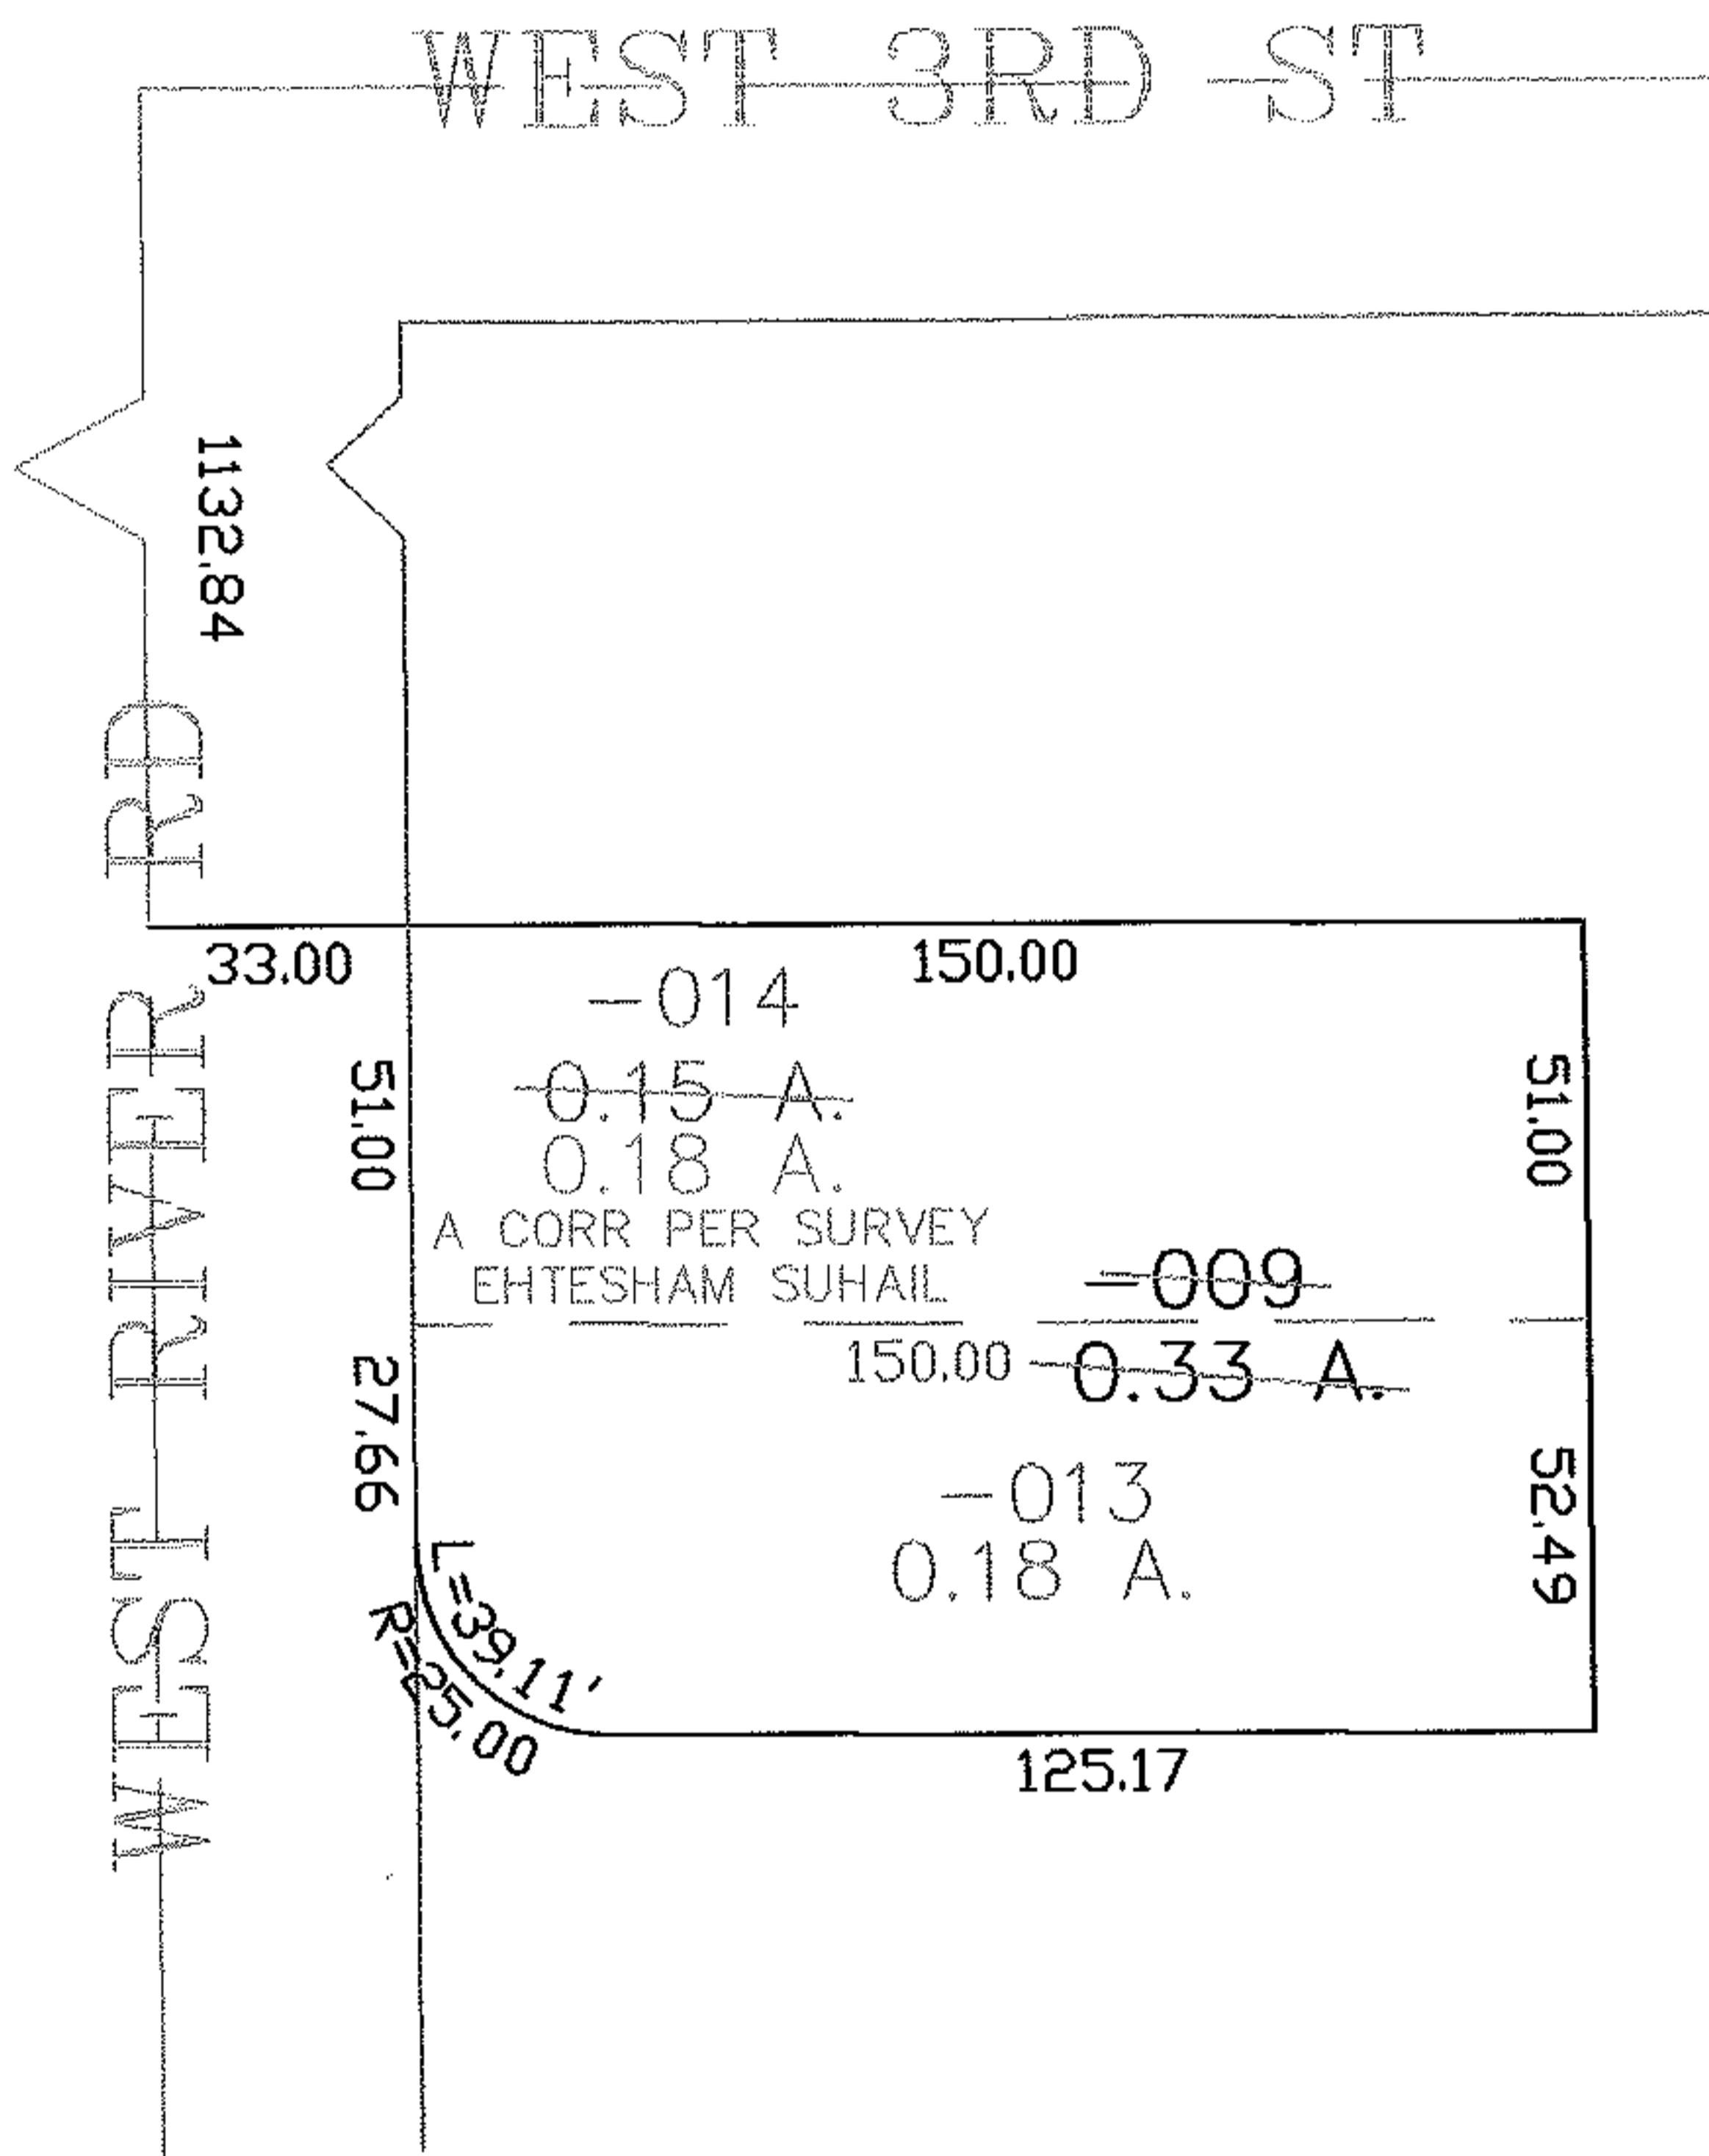

BASTER

PARENT PARCEL: 06-24-114-000-009

CHILD PARCEL: 06-24-114-000-013, -014

STARTING POINT: CENTERLINE OF WEST RIVER RD & WEST 3RD ST

06-02091

SPLITS/DEEDS PROCESSED

LORAIN COUNTY TAX MAP DEPARTMENT  
226 MIDDLE AVE. ELYRIA, OHIO

SURVEYED BY: EHTESHAM SUHAIL

CLOSURE: 0.00 : 10,000

MAP PAGE(S): 6-118

APPROVED BY: JAH DATE: 1-31-06

SCALE: 1" = 100' PRIOR INSTRUMENT: 20040036672