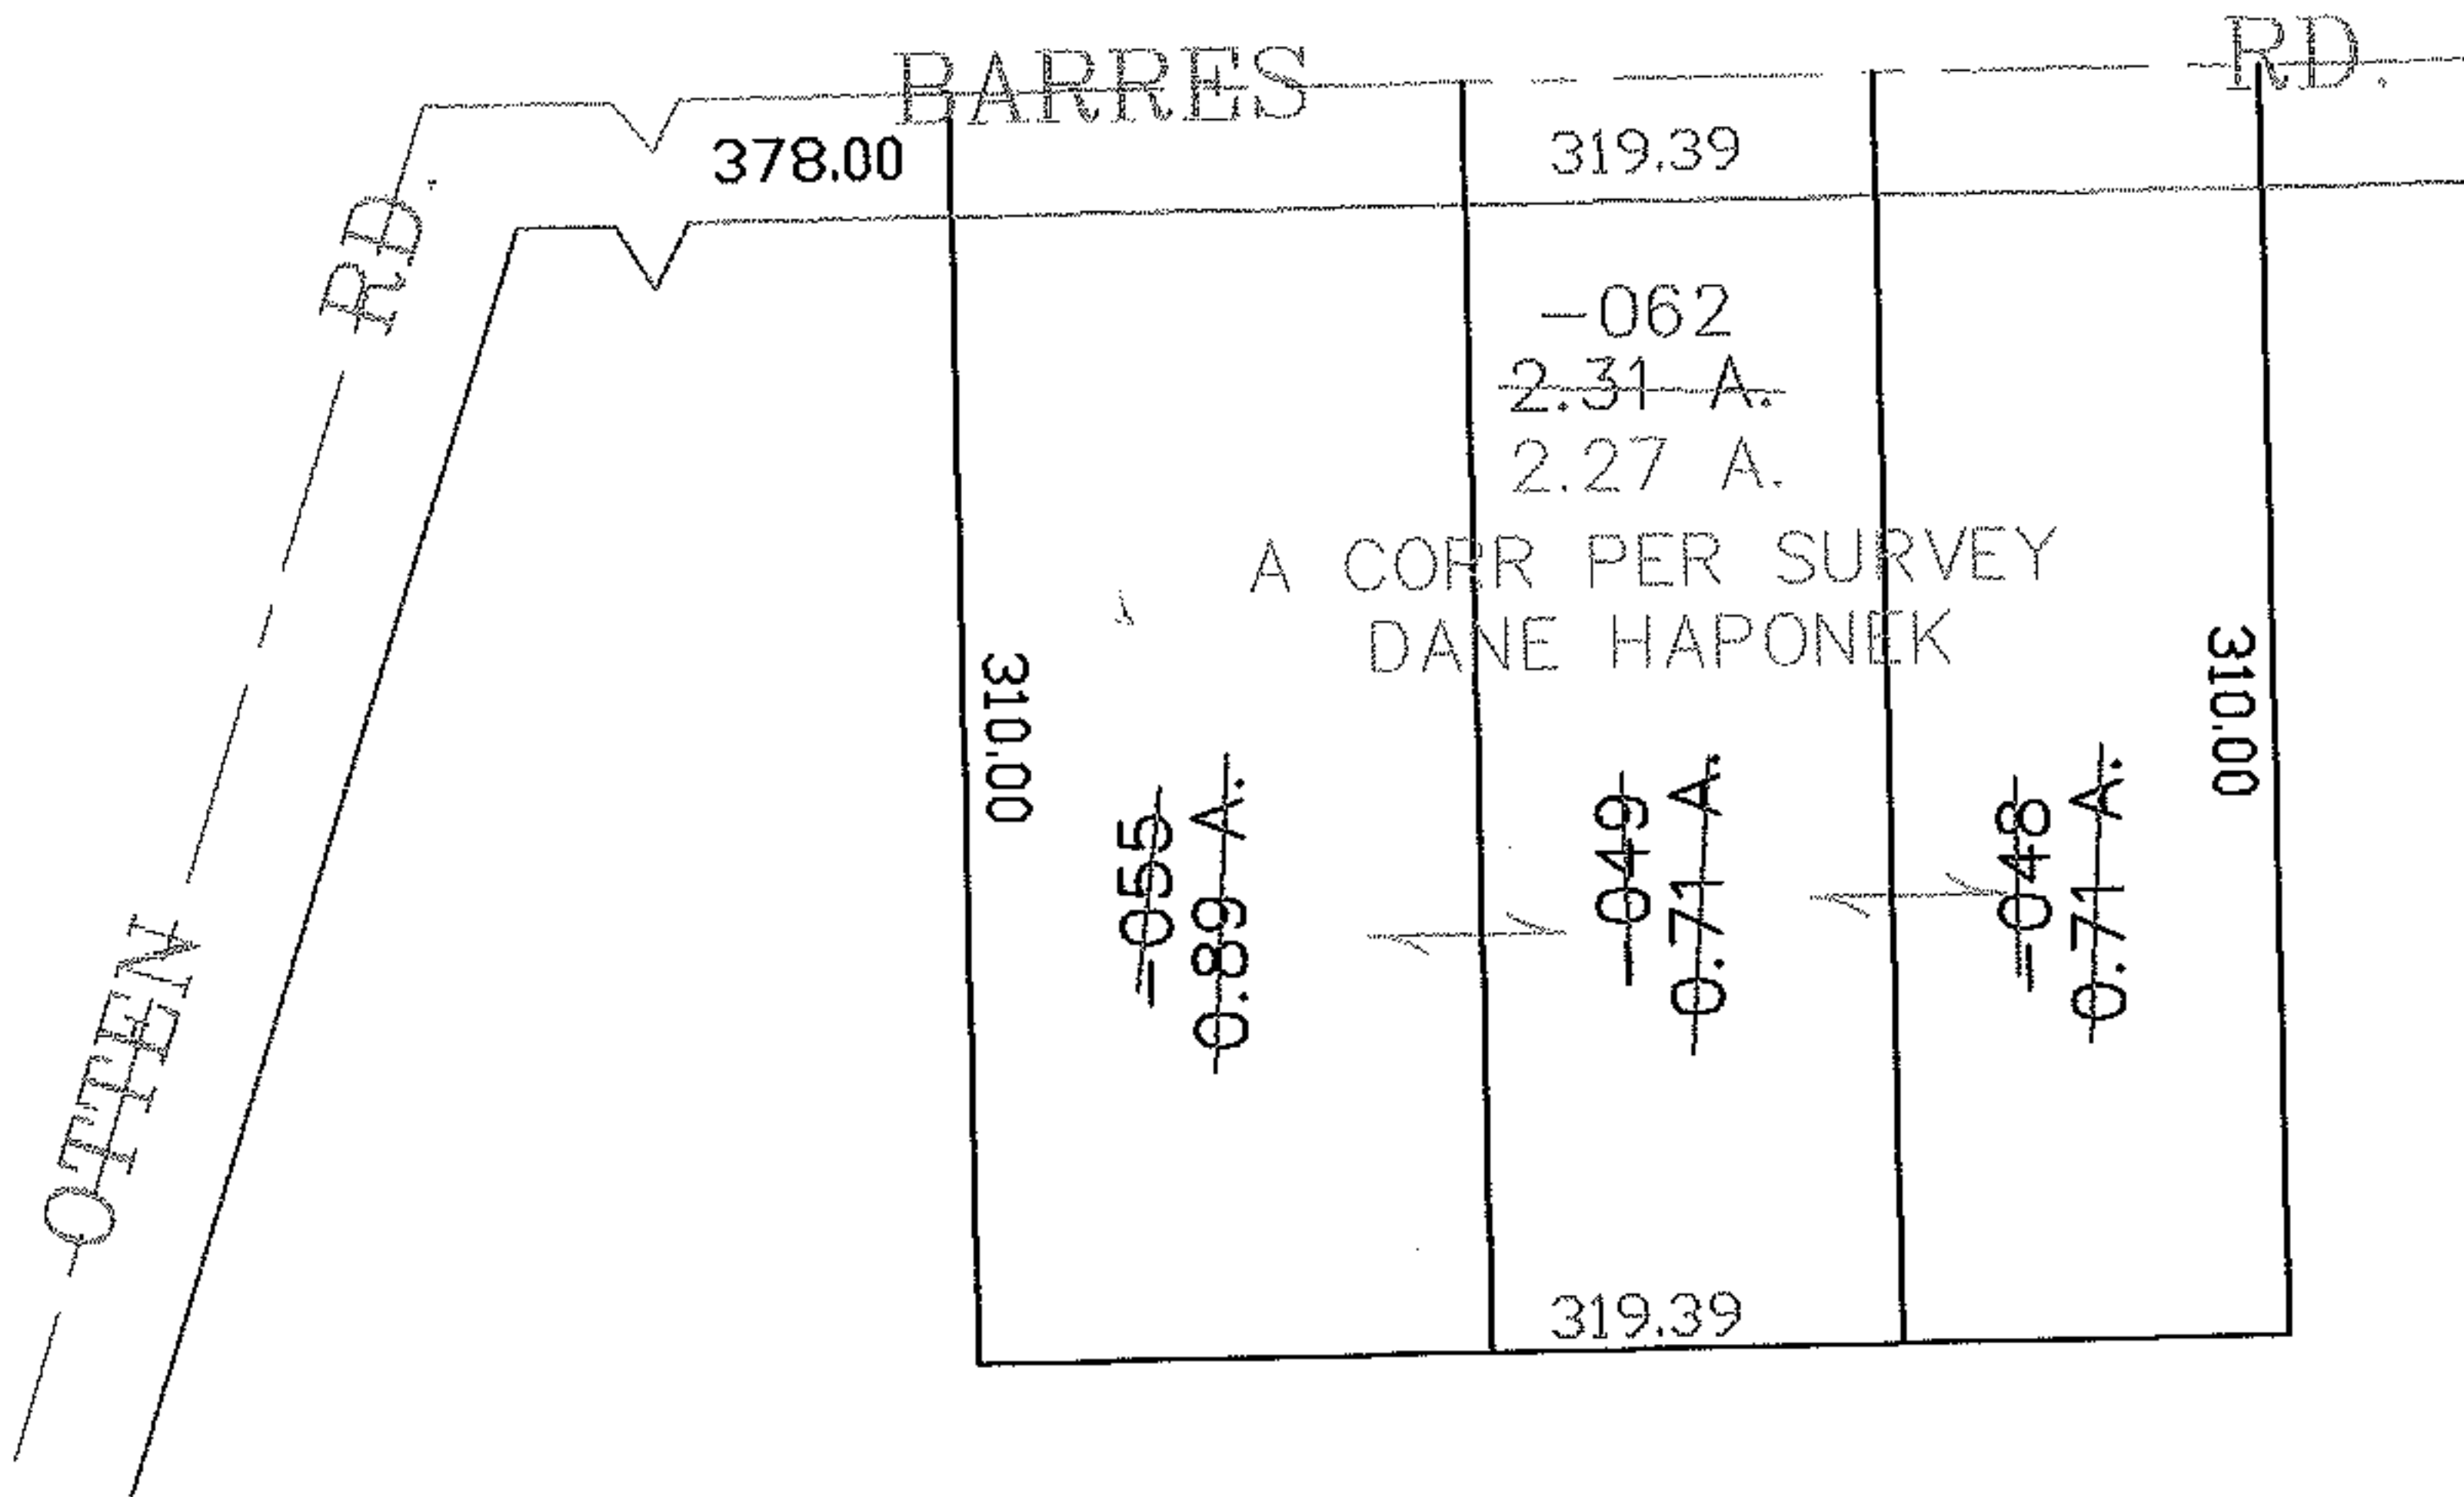

RASTER

PARENT PARCEL: 07-00-041-000-048, -049, -055

CHILD PARCEL: CENTERLINE OF OTTEN RD & BARRES RD

STARTING POINT: 07-00-00-041-000-062

06-02090

SPLITS/DEEDS PROCESSED

LORAIN COUNTY TAX MAP DEPARTMENT  
226 MIDDLE AVE. ELYRIA, OHIO

SURVEYED BY: DANE HAPONEK

CLOSURE: 0.00 : 10,000

MAP PAGE(S): 7-A

APPROVED BY: JAH DATE: 1-30-06

SCALE: 1" = 100 PRIOR INSTRUMENT: 20010793592