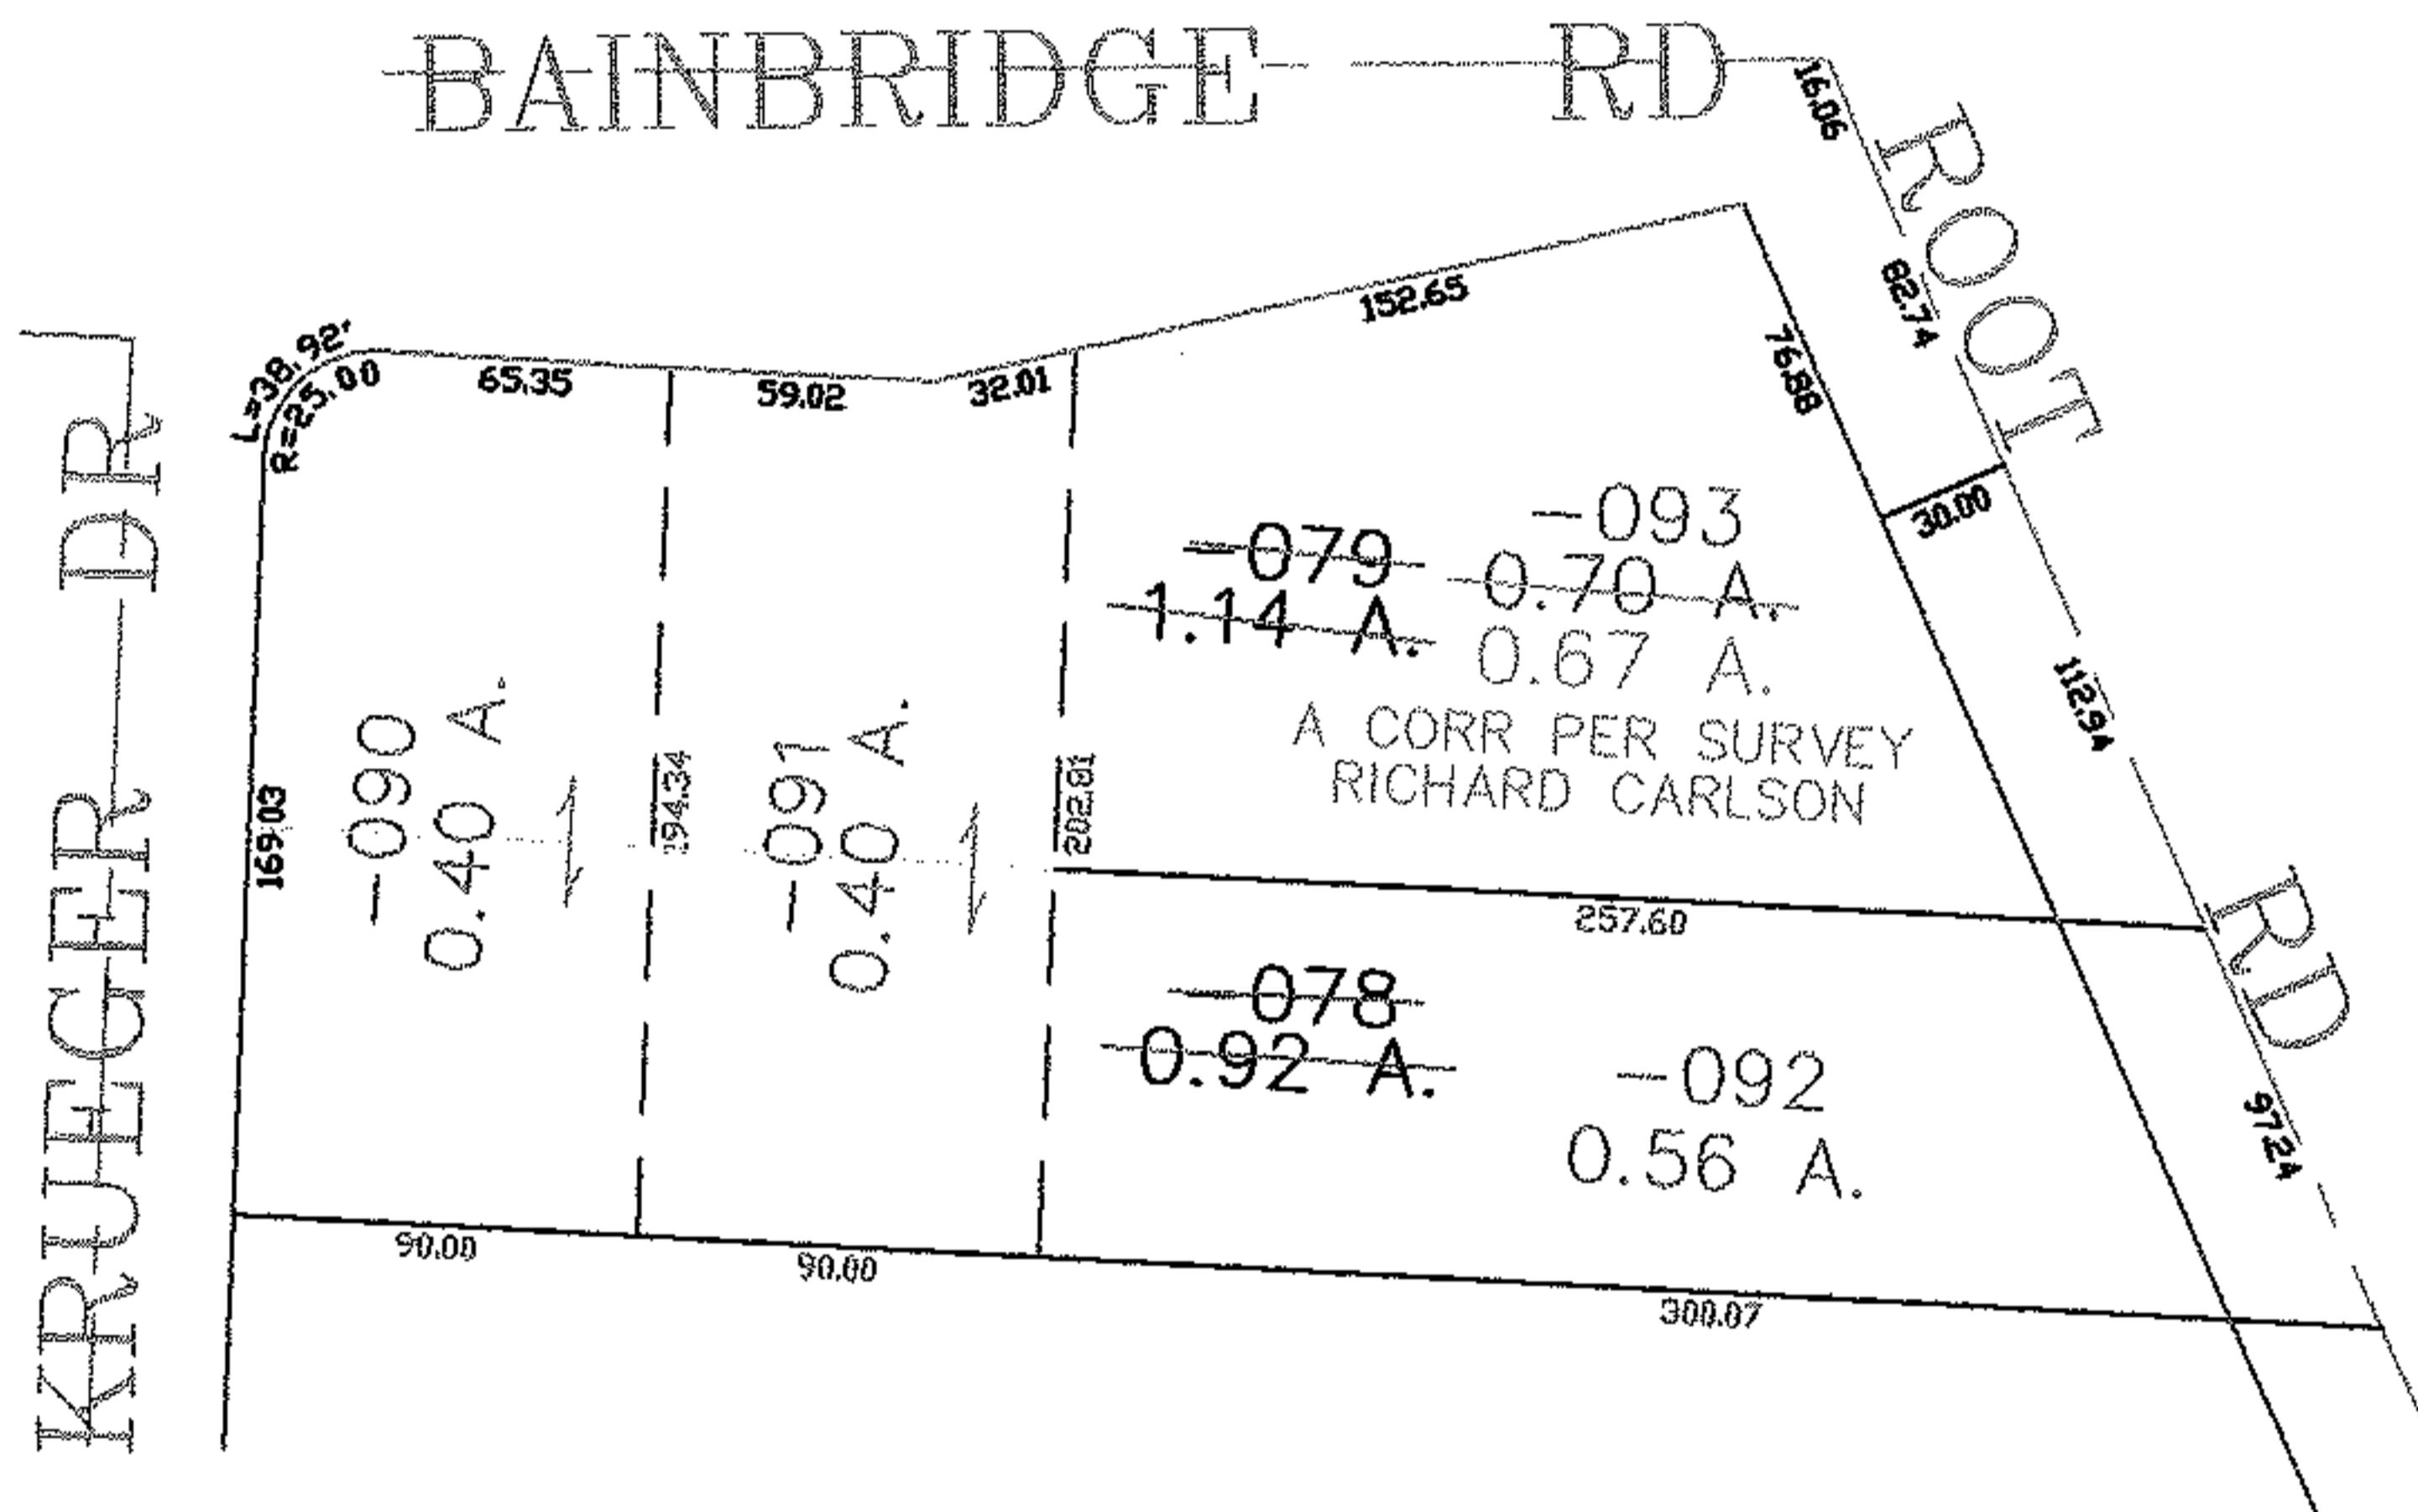

PARENT PARCEL: 07-00-022-101-078, -079

CHILD PARCEL: 07-00-022-101-090 THRU -093

STARTING POINT: CENTERLINE OF ROOT RD & BAINBRIDGE RD

06-02088

SPLITS/DEEDS PROCESSED

LORAIN COUNTY TAX MAP DEPARTMENT
226 MIDDLE AVE. ELYRIA, OHIO

SURVEYED BY: RICHARD CARLSON
 CLOSURE: 0.00 : 10.000
 MAP PAGE(S): 07-00-022-B
 APPROVED BY: JAH DATE: 1-26-06
 SCALE: 1" = 100 PRIOR INSTRUMENT: 20000668303