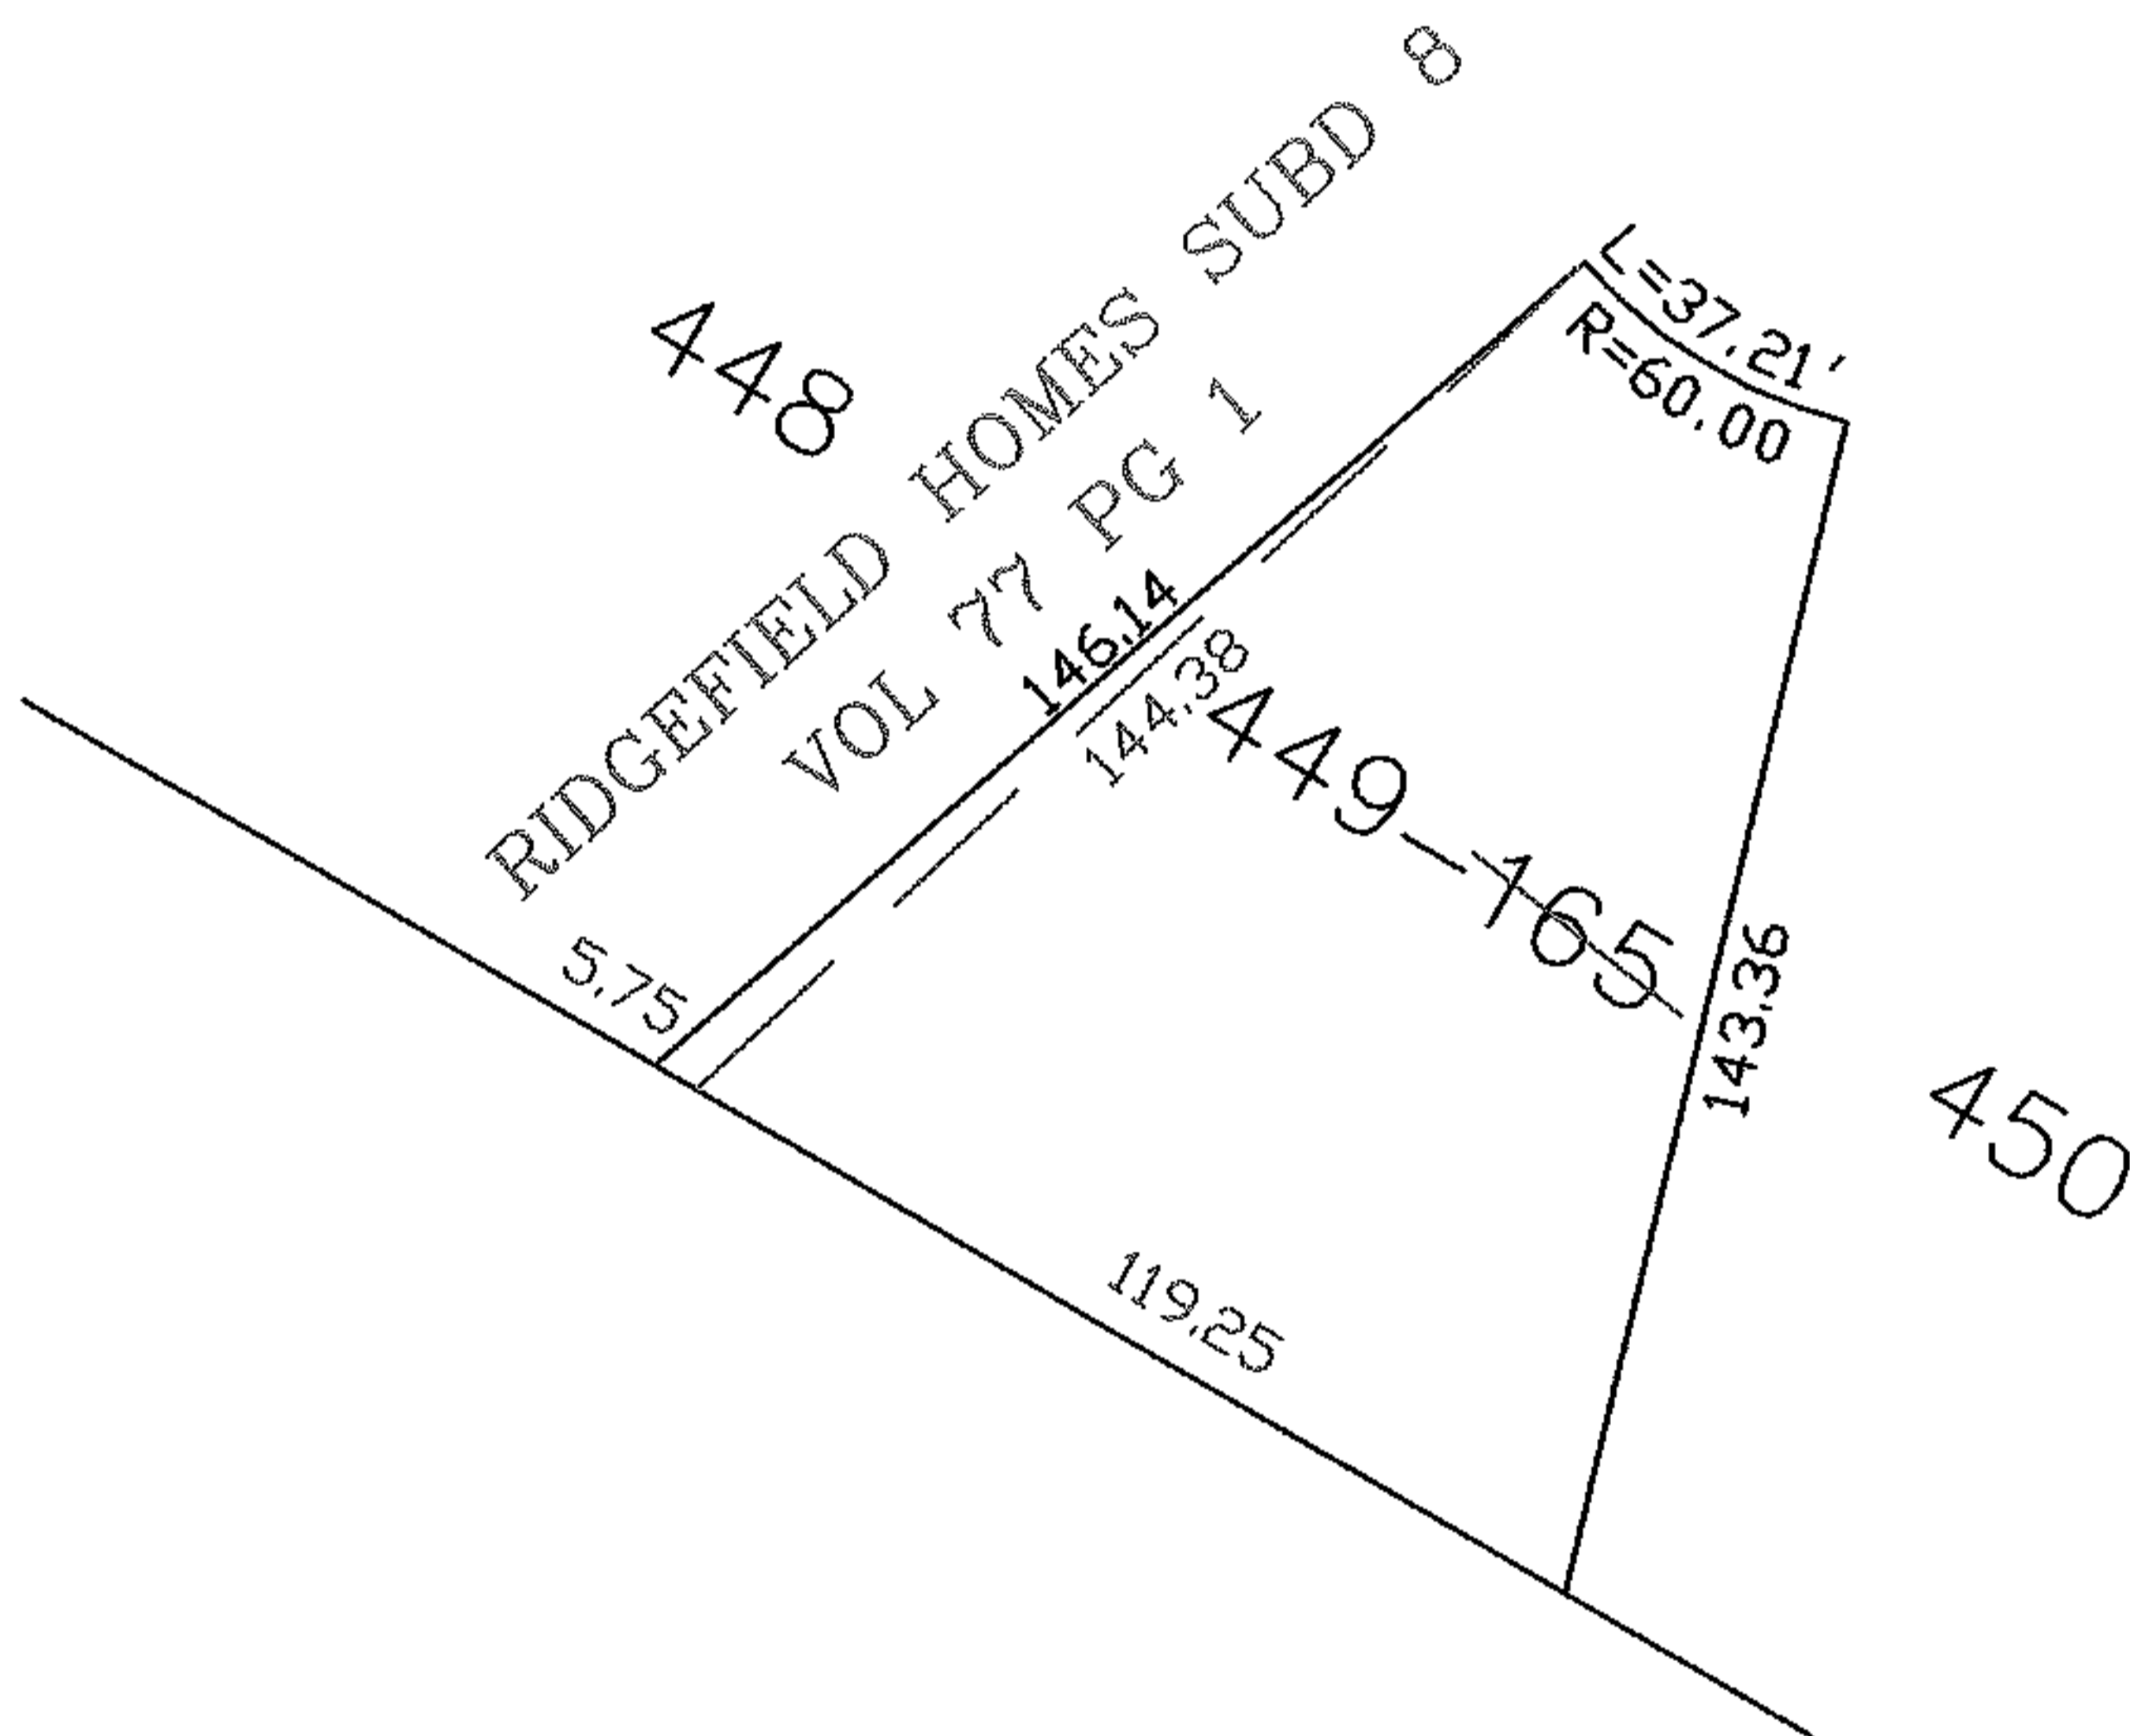

PARENT PARCEL: 07-00-012-102-165

CHILD PARCEL: 07-00-012-102-220, -221

STARTING POINT: XXXXXX

06-02082

SPLITS/DEEDS PROCESSED

LORAIN COUNTY TAX MAP DEPARTMENT  
226 MIDDLE AVE. ELYRIA, OHIO

SURVEYED BY: DONALD HIMES

CLOSURE: 0.00 : 10.000

MAP PAGE(S): 07-00-012-B

APPROVED BY: JAH DATE: 1-18-06

SCALE: 1"= 100 PRIOR INSTRUMENT: PL VOL 77/1