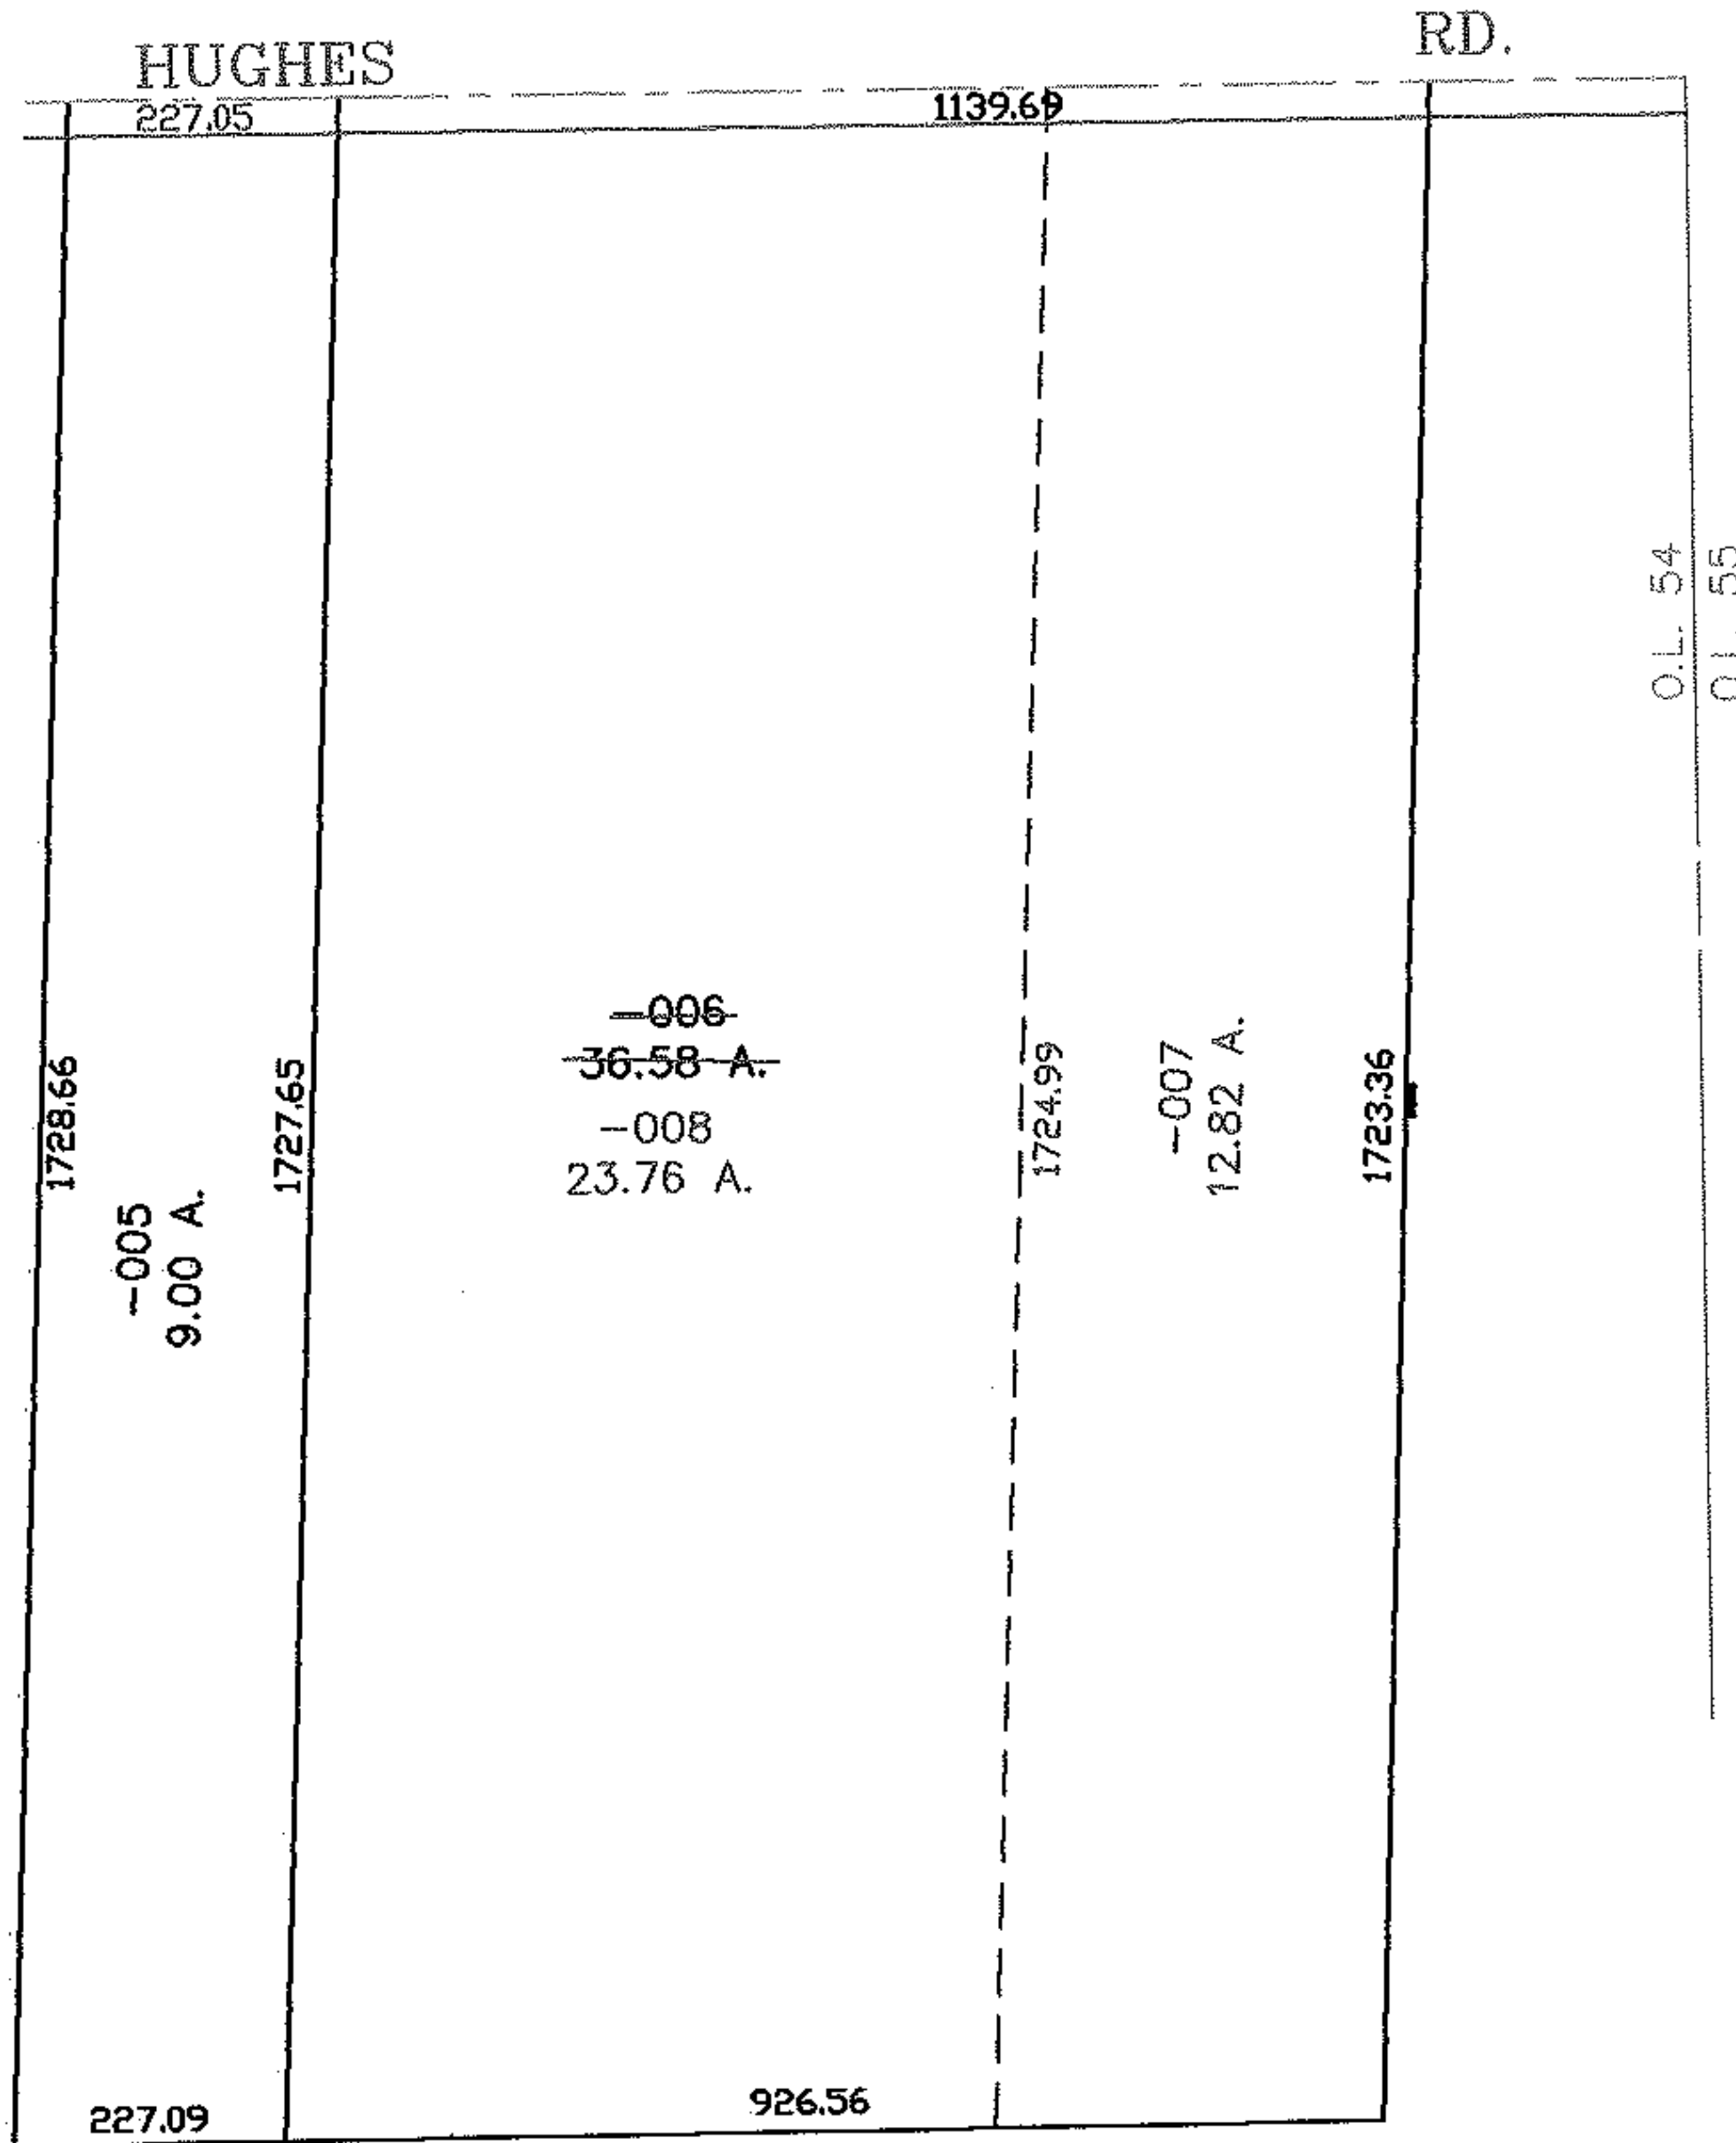

EASTER

PARENT PARCEL: 14-00-054-000-006

CHILD PARCEL: 14-00-054-000-007, -008

STARTING POINT: CENTERLINE OF HUGHES RD. & O.L. 54

05-02075

**SPLITS/DEEDS PROCESSED**  
**LORAIN COUNTY TAX MAP DEPARTMENT**  
 226 MIDDLE AVE. ELYRIA, OHIO

SURVEYED BY: RICHARD CARLSON  
 CLOSURE: 0.00 : 10.000  
 MAP PAGE(S): 14-00-054-B  
 APPROVED BY: JAH DATE: 1-4-06  
 SCALE: 1" = 300' PRIOR INSTRUMENT: 20050061024