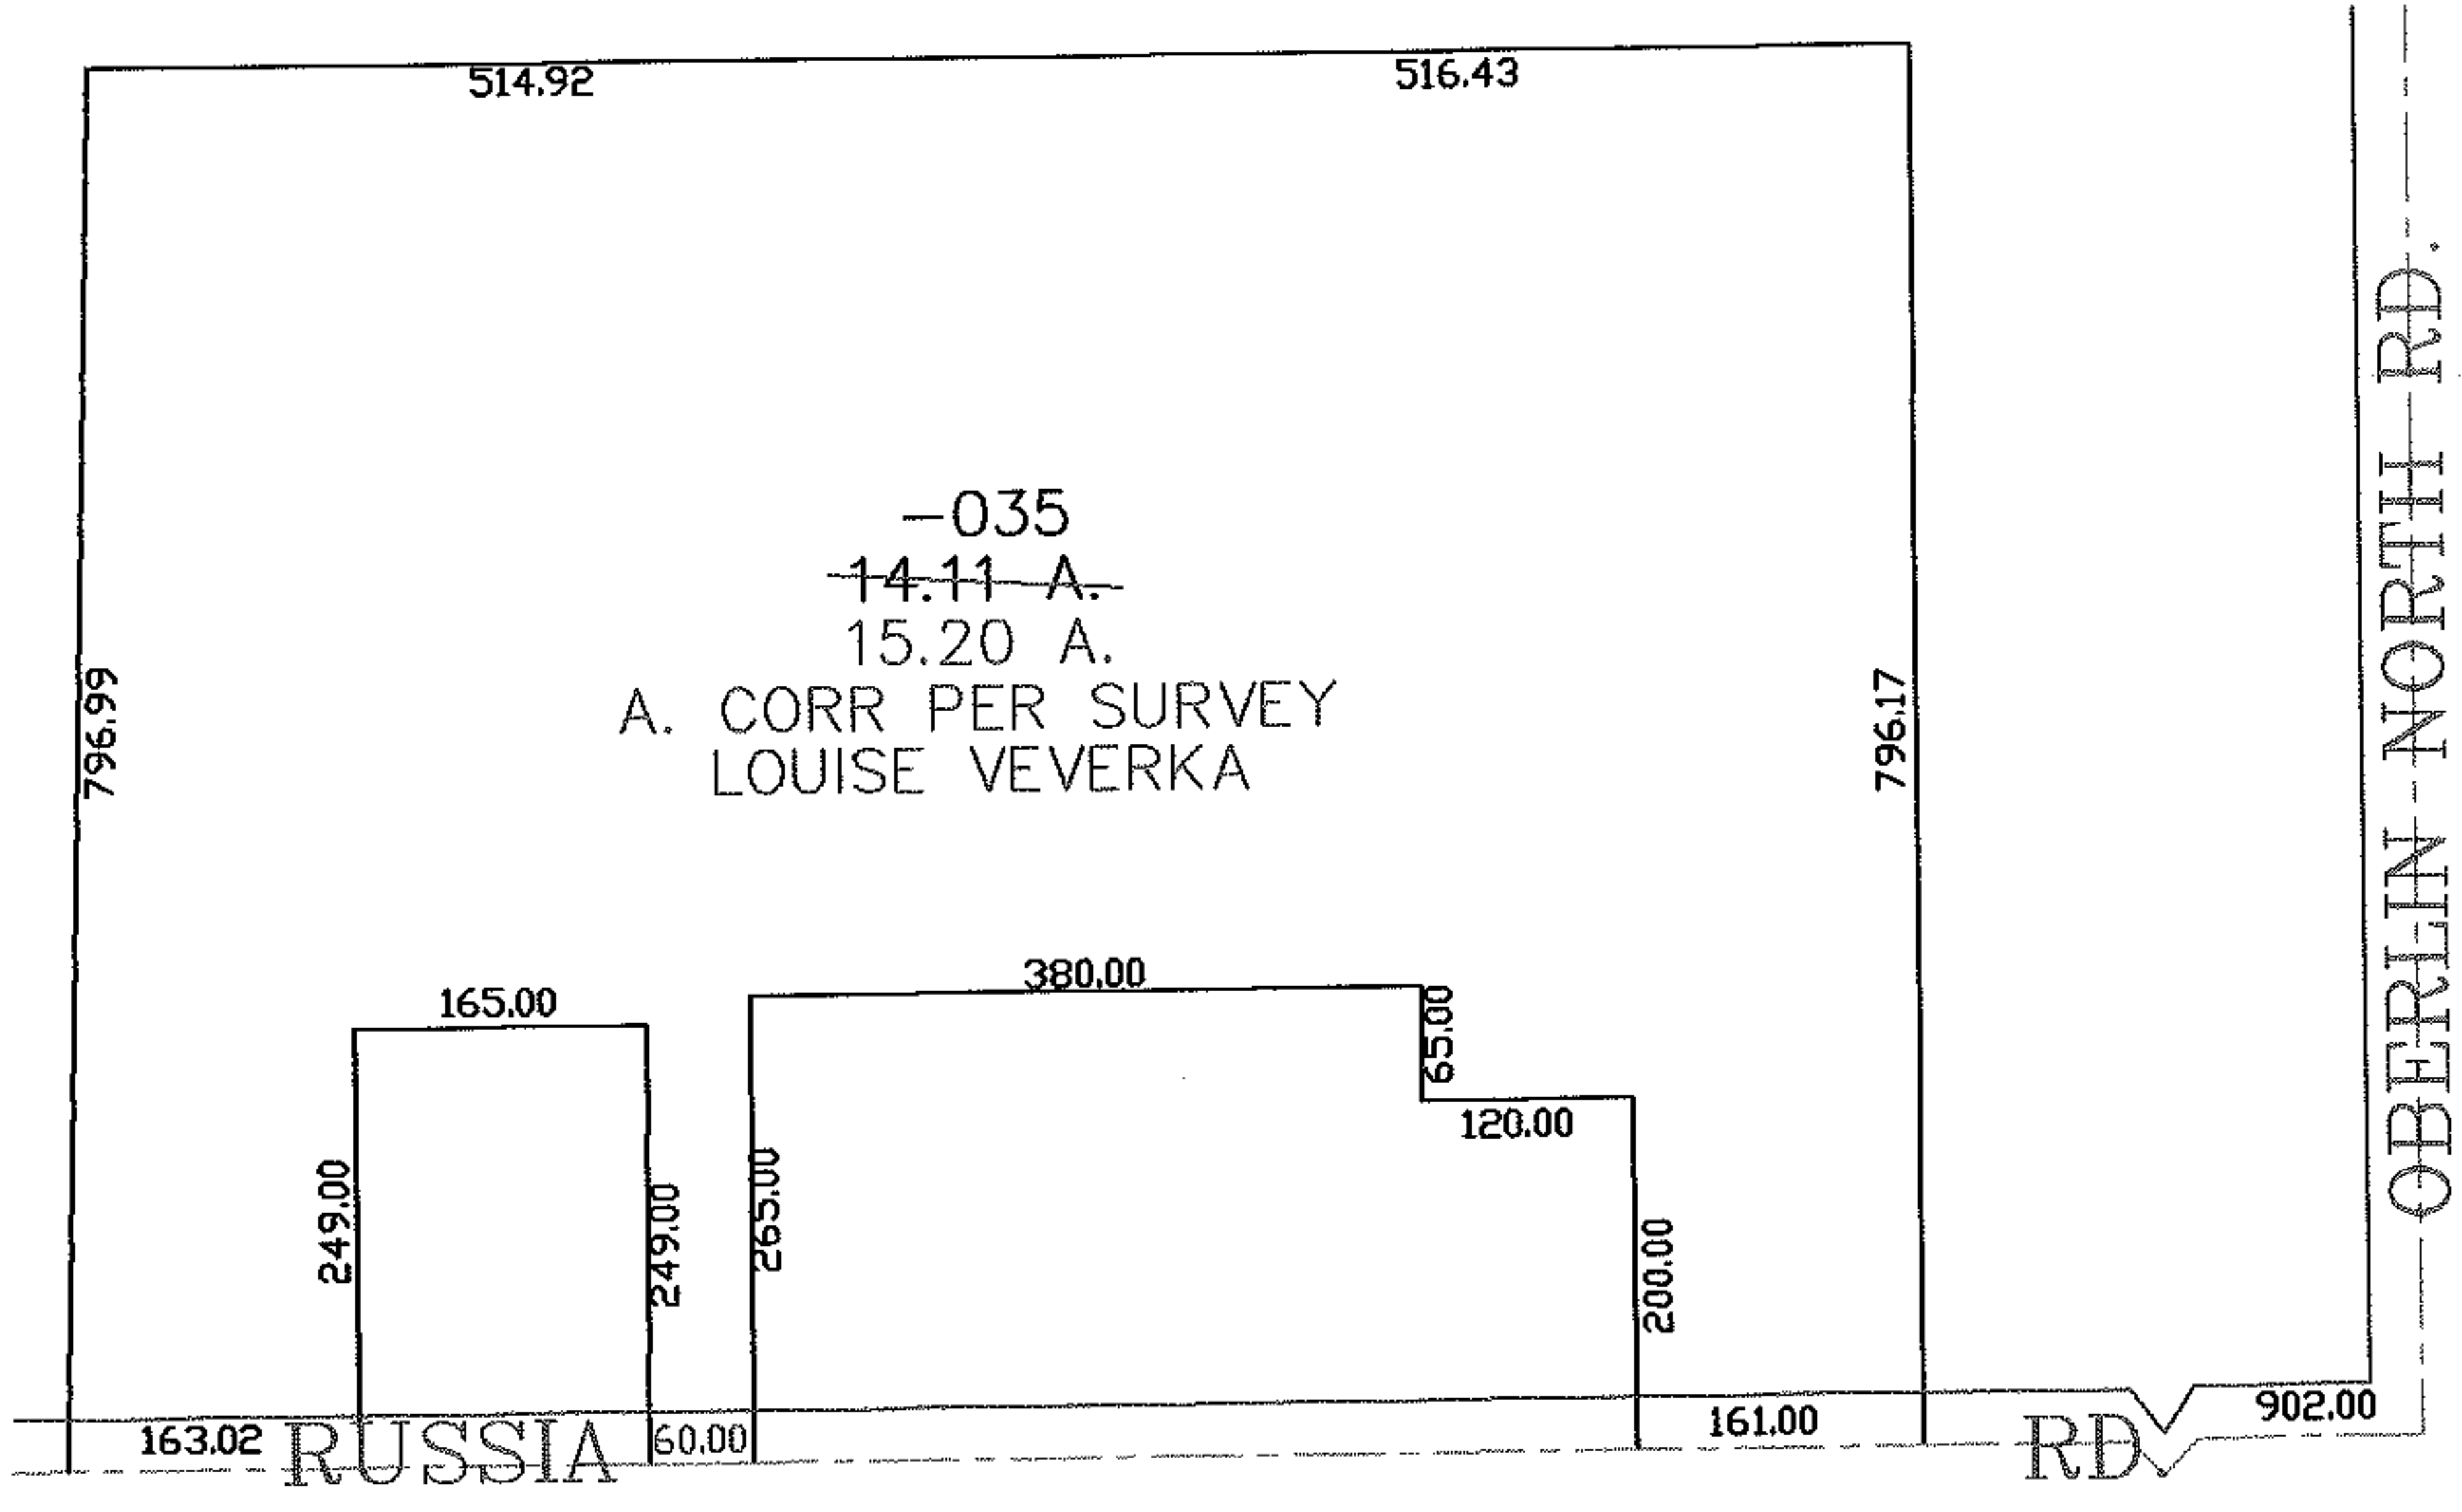

KASTER

PARENT PARCEL: 09-00-015-000-035
CHILD PARCEL: 09-00-015-000-035
STARTING POINT: CENTERLINE OF RUSSIA RD & OBERLIN NORTH RD.

05-02064

SPLITS/DEEDS PROCESSED
LORAIN COUNTY TAX MAP DEPARTMENT
226 MIDDLE AVE. ELYRIA, OHIO

SURVEYED BY: LOUISE VEVERKA
CLOSURE: 0.00 : 10,000
MAP PAGE(S): 9-B
APPROVED BY: JAH DATE: 12-20-05
SCALE: 1" = 200 PRIOR INSTRUMENT: 200000672769