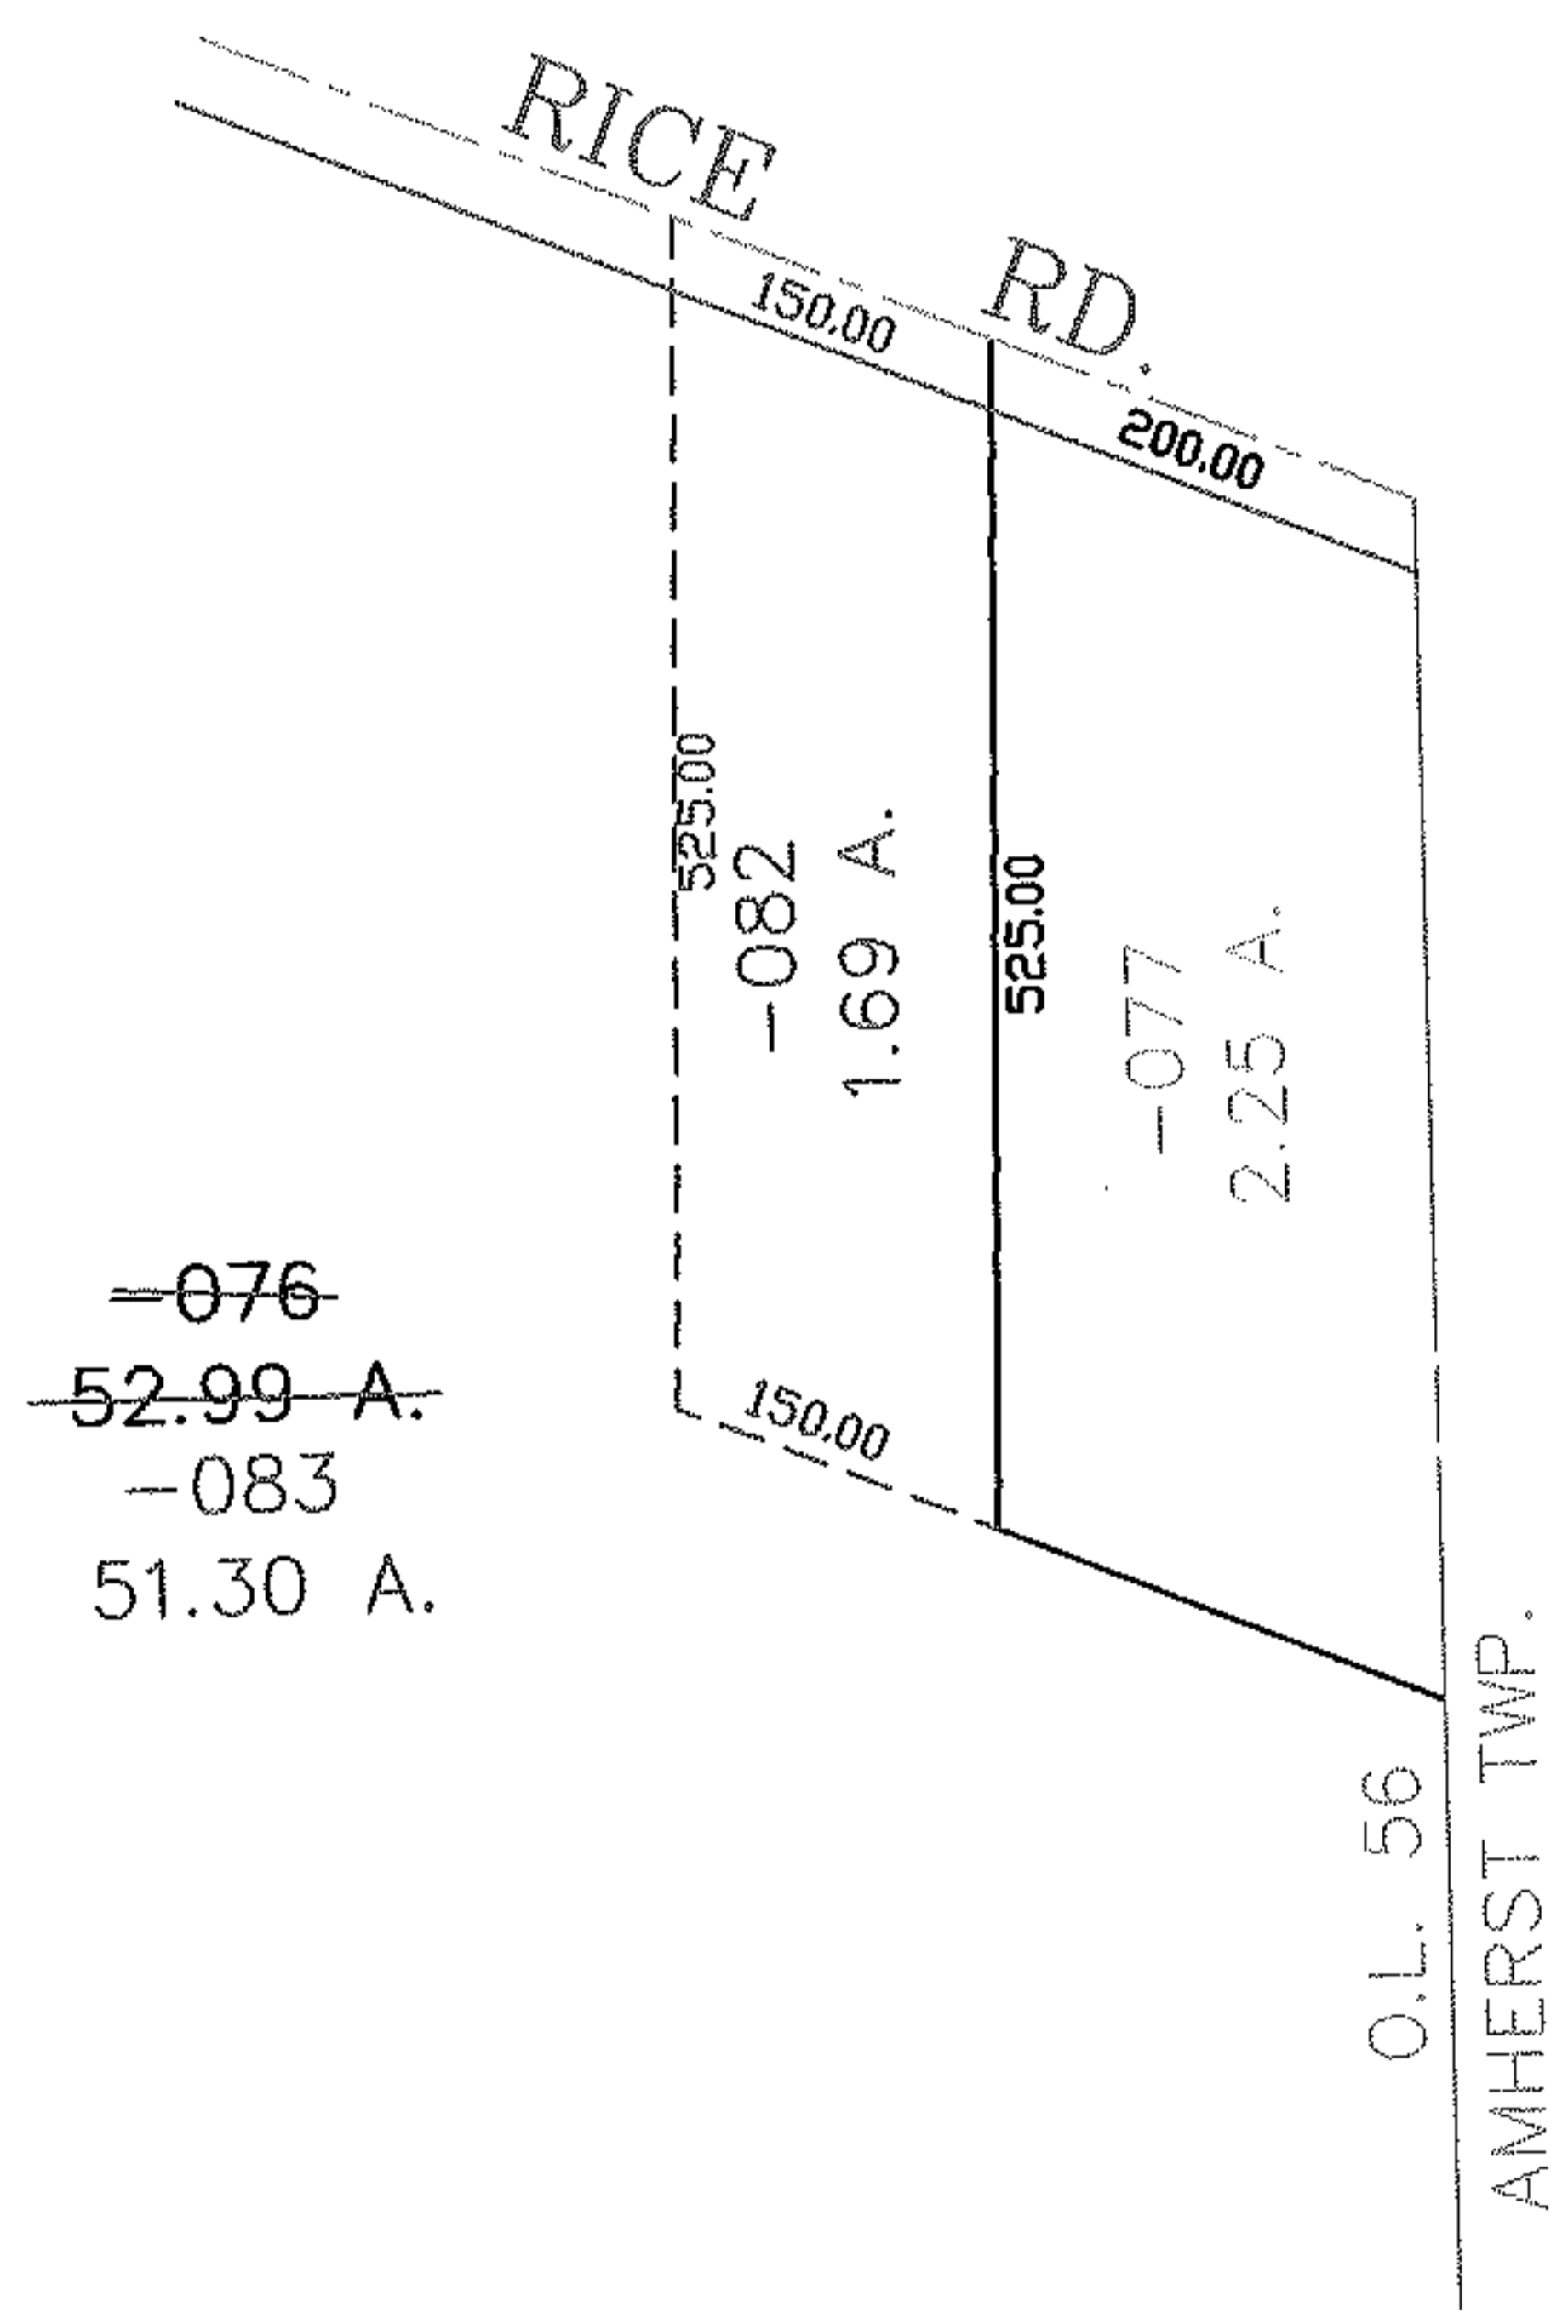

RASTER

05-02063

PARENT PARCEL: 01-00-056-000-076

CHILD PARCEL: 01-00-056-000-082, -083

STARTING POINT: CENTERLINE OF RICE RD & O.L. 56

SPLITS/DEEDS PROCESSED
 LORAIN COUNTY TAX MAP DEPARTMENT
 226 MIDDLE AVE. ELYRIA, OHIO

SURVEYED BY: THOMAS SIMON
 CLOSURE: 0.00 : 10,000
 MAP PAGE(S): 1-1
 APPROVED BY: JAH DATE: 12-20-05
 SCALE: 1" = 200' PRIOR INSTRUMENT: 20030954748