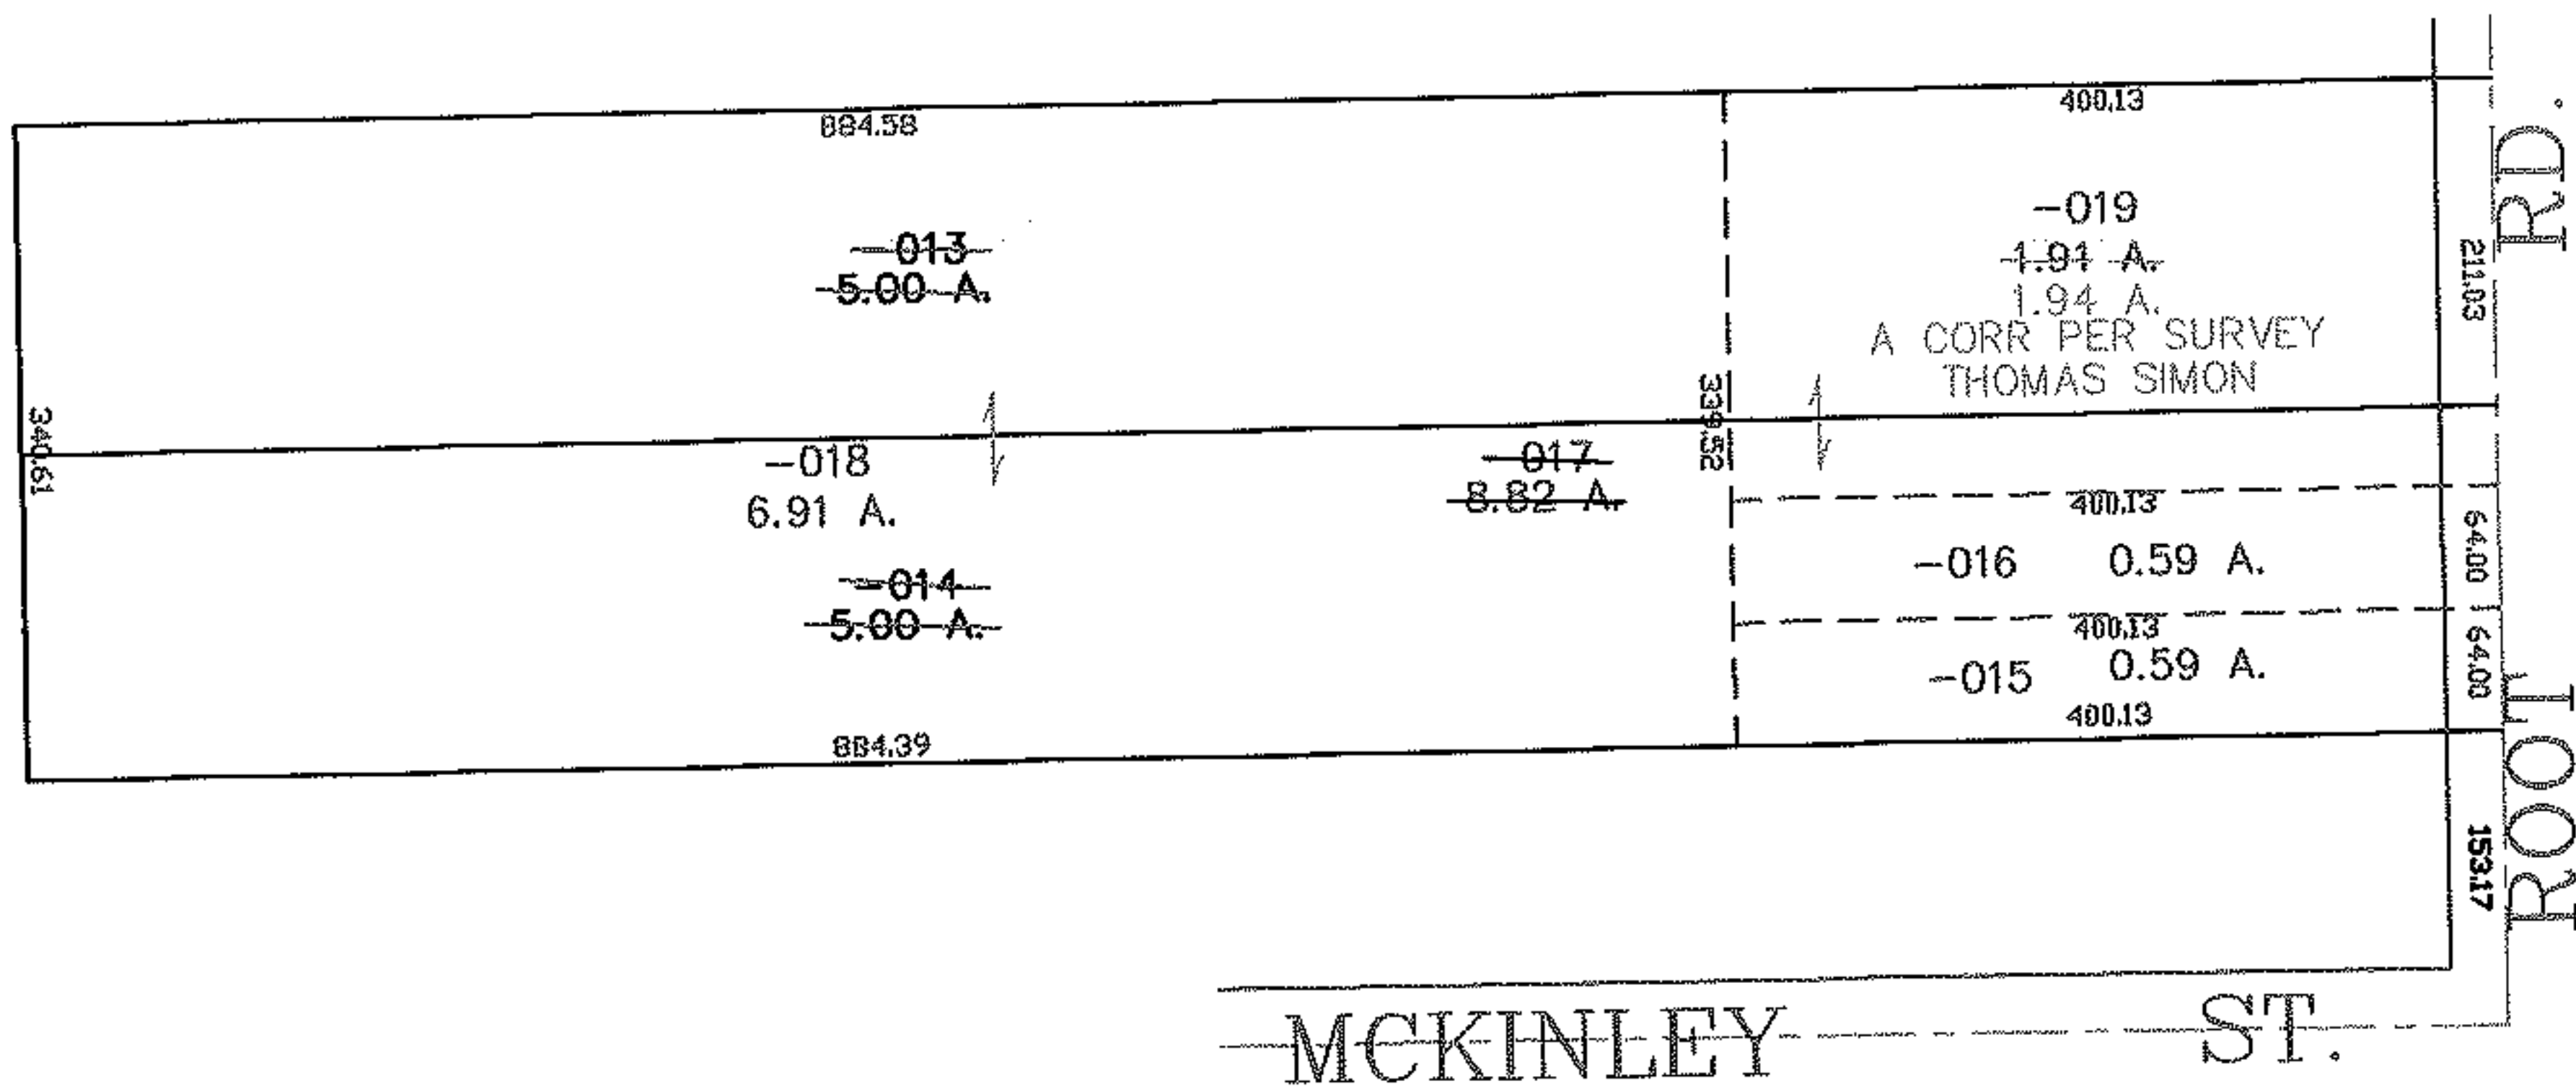

RASTER

PARENT PARCEL: 03-00-046-113-013, -014

CHILD PARCEL: 03-00-046-113-015 THU -019

STARTING POINT: CENTERLINE OF MCKINLEY ST. & ROOT RD.

05-02059

SPLITS/DEEDS PROCESSED
 LORAIN COUNTY TAX MAP DEPARTMENT
 226 MIDDLE AVE. ELYRIA, OHIO

SURVEYED BY: THOMAS SIMON
 CLOSURE: 0.00 : 10.000
 MAP PAGE(S): 03-00-046-B
 APPROVED BY: JAH DATE: 12-16-05
 SCALE: 1" = 200 PRIOR INSTRUMENT: 980567619