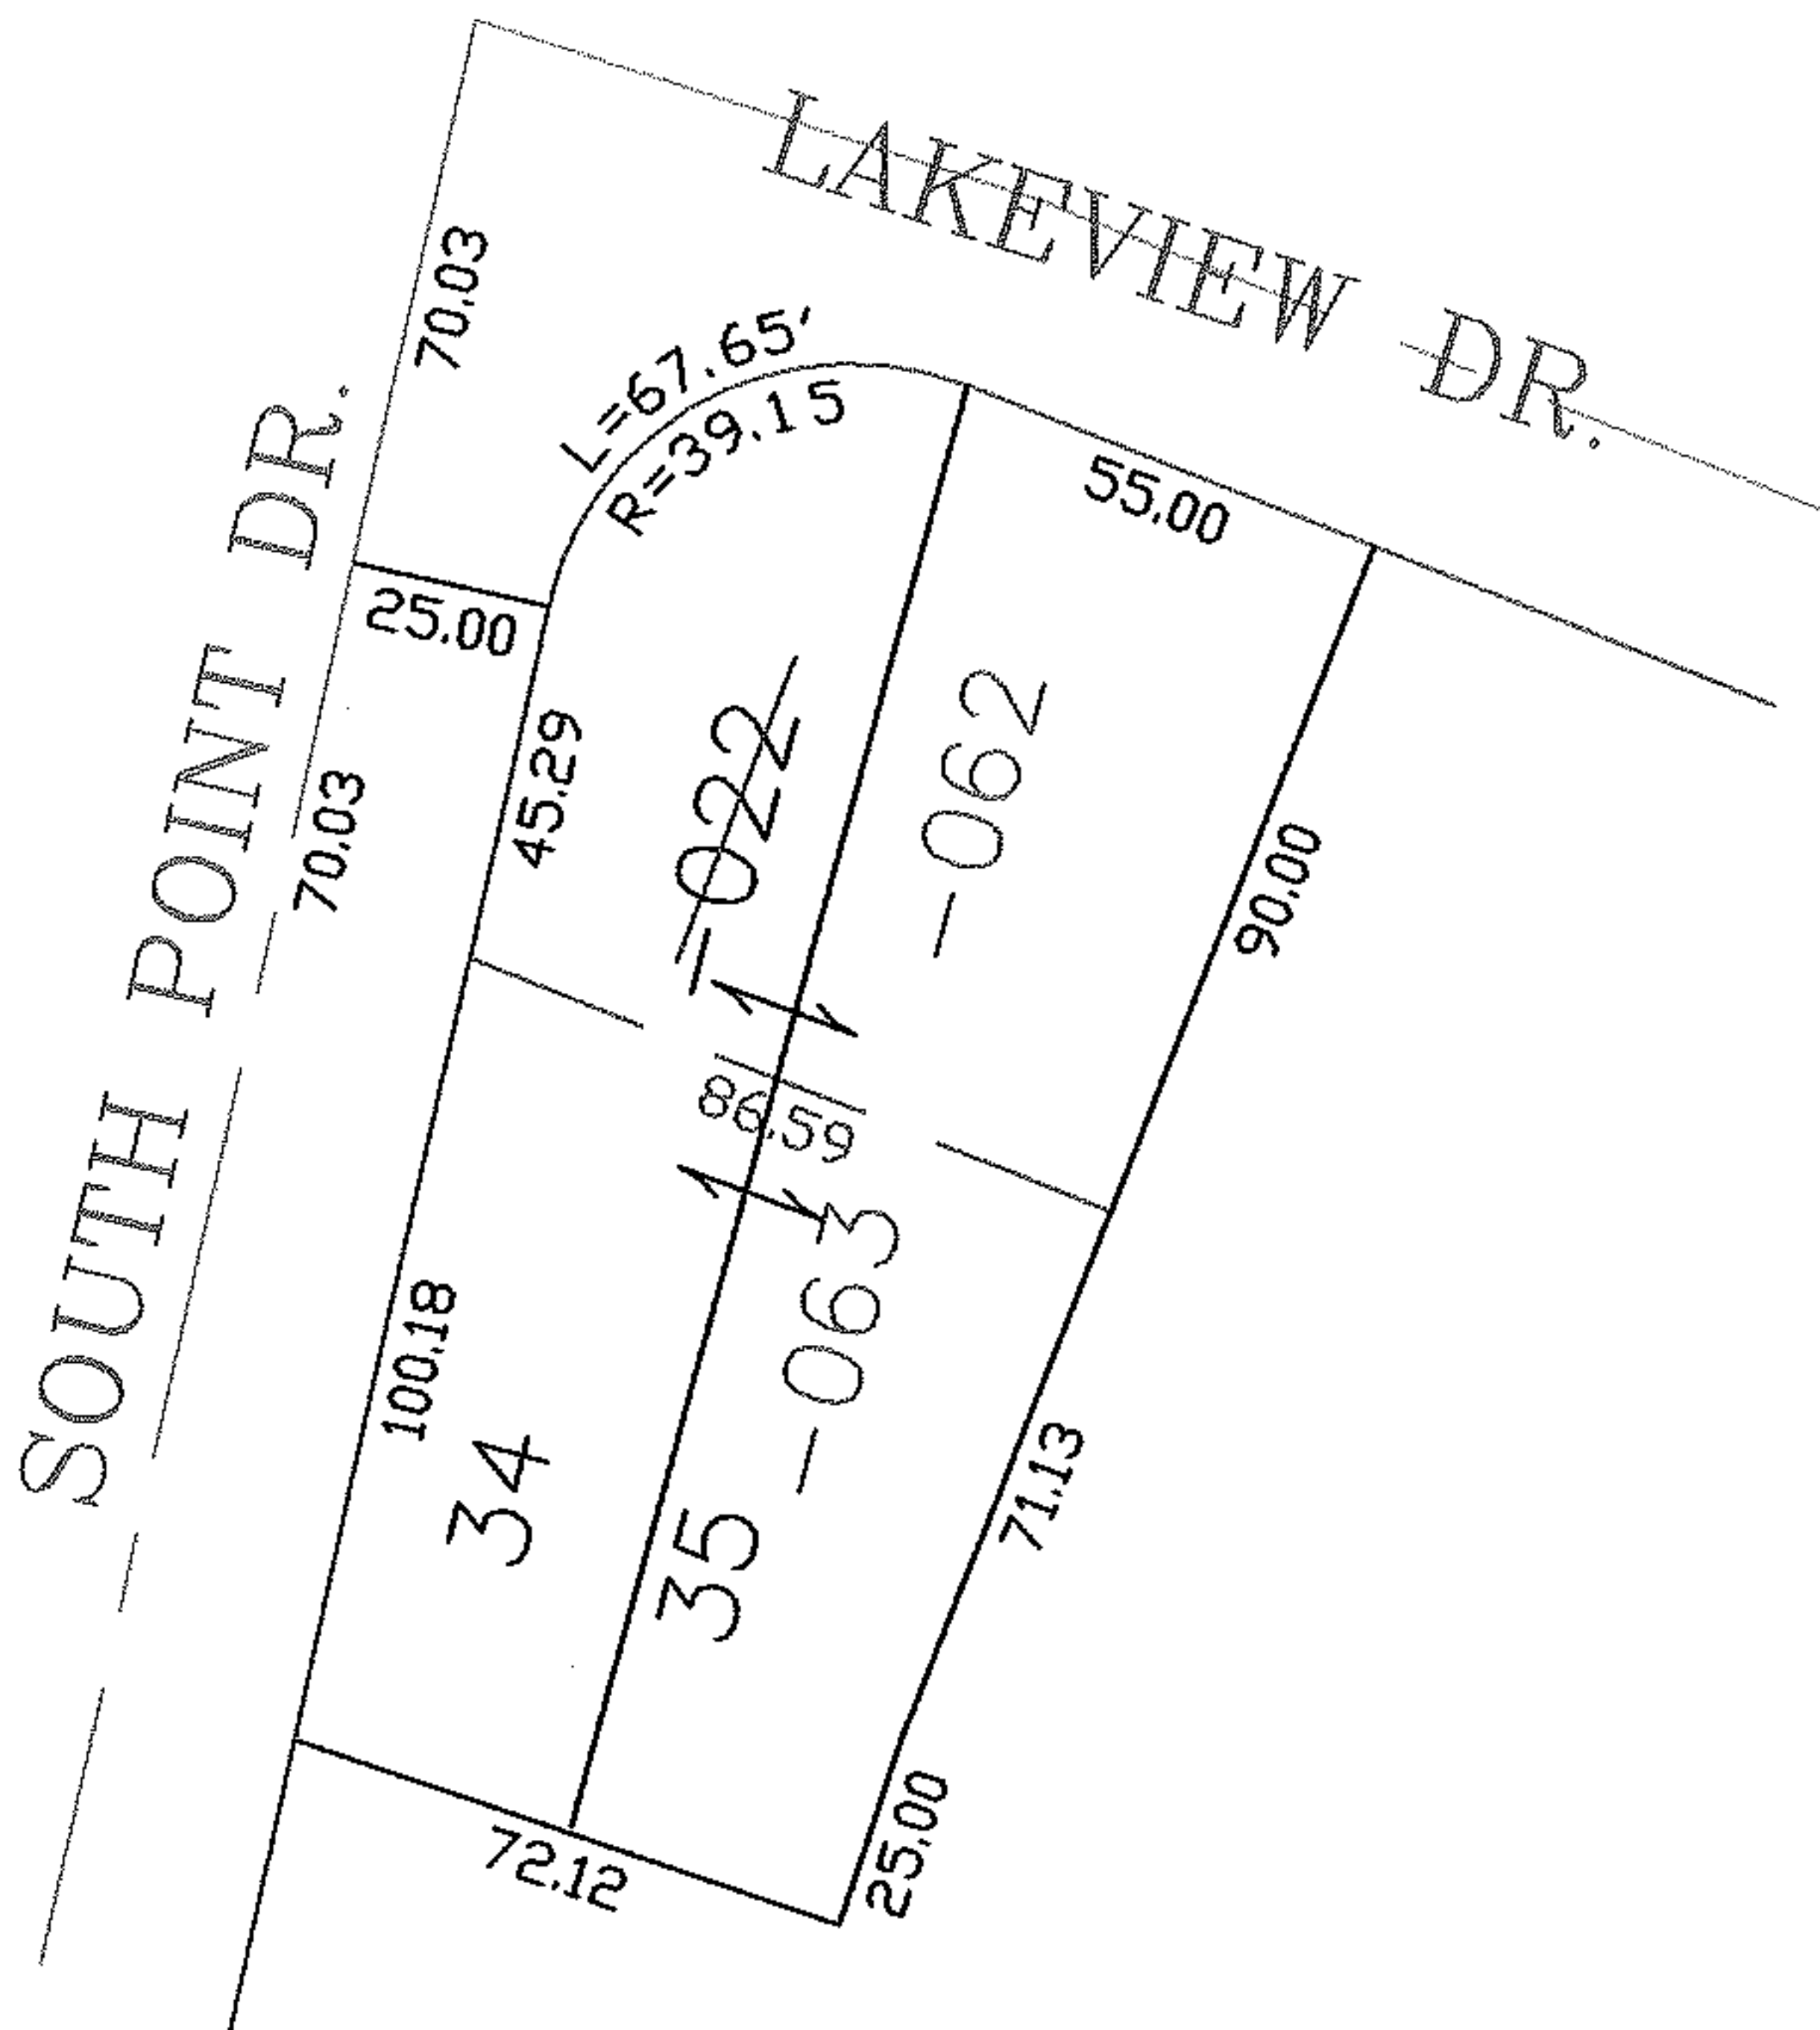

RASTER

PARENT PARCEL: 04-00-030-111-049

CHILD PARCEL: 04-00-030-111-062, -063

STARTING POINT: CENTERLINE OF SOUTHPOINT DR. & LAKEVIEW DR.

05-02044

SPLITS/DEEDS PROCESSED

LORAIN COUNTY TAX MAP DEPARTMENT
226 MIDDLE AVE. ELYRIA, OHIO

SURVEYED BY: GEORGE A. HOFMANN

CLOSURE: 0.00 : 10.000

MAP PAGE(S): 04-00-030-A

APPROVED BY: JAH DATE: 11-21-05

SCALE: 1" = 100 PRIOR INSTRUMENT: 20030887639