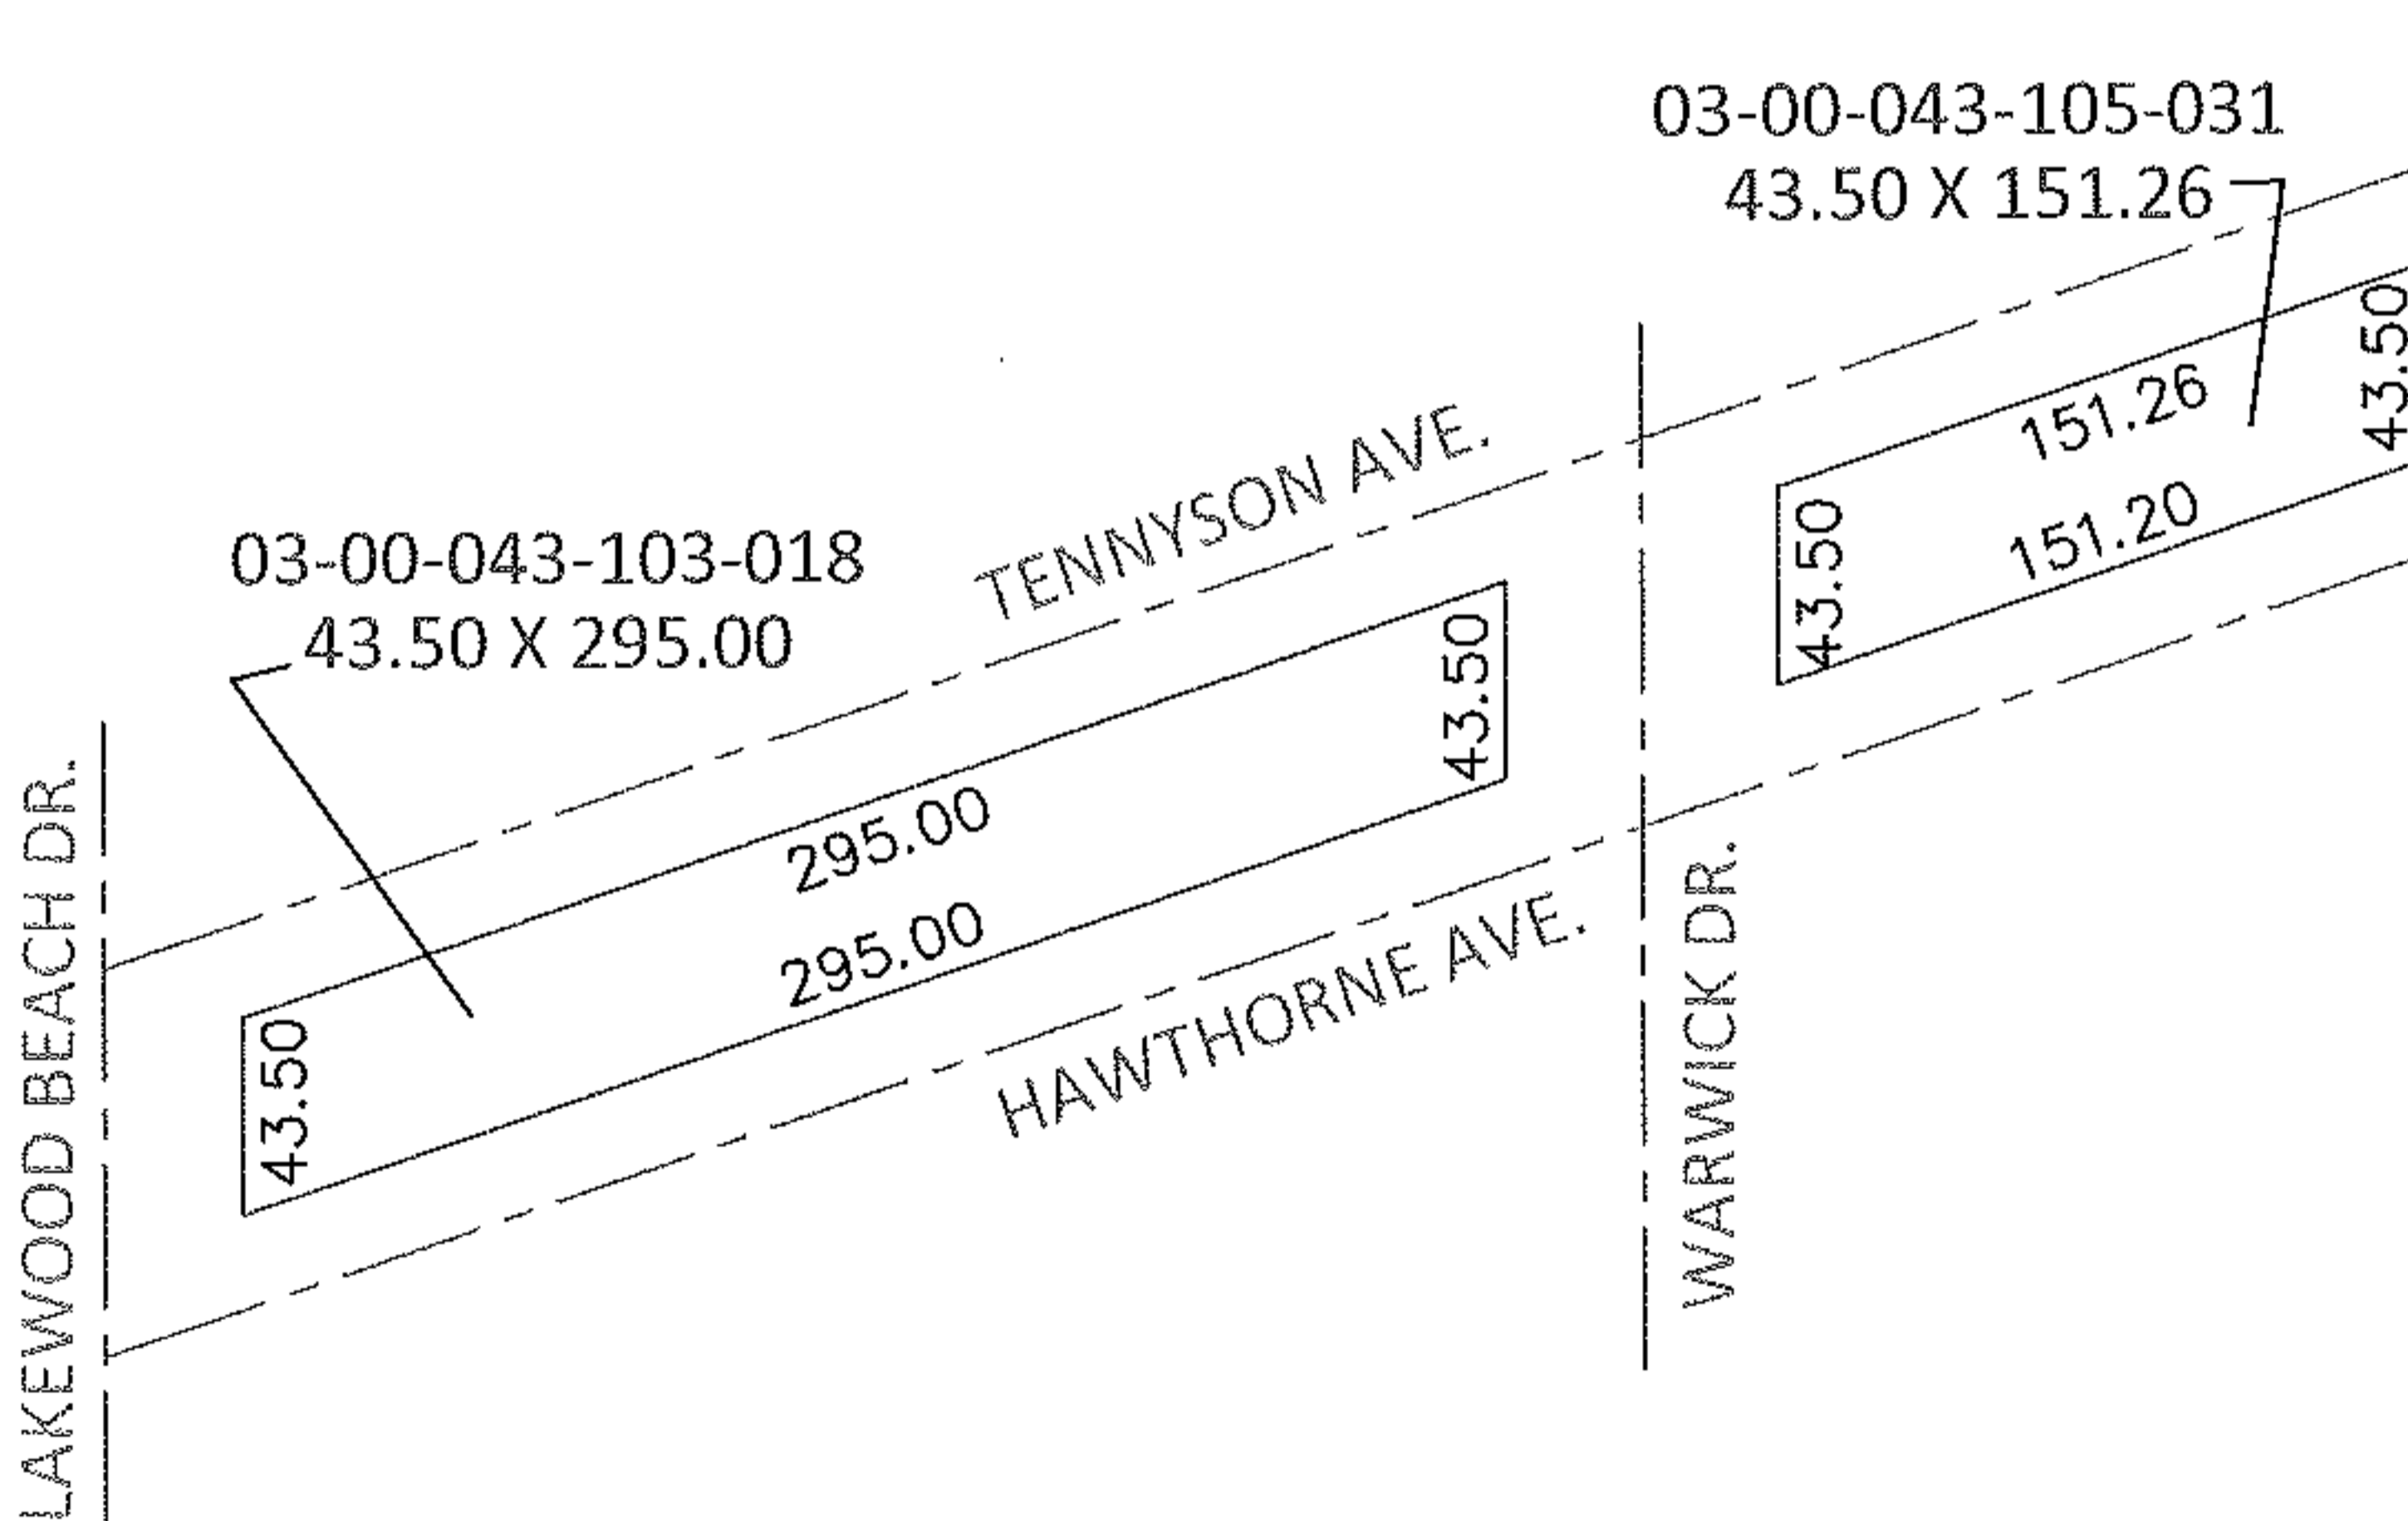

RASTER

PARENT PARCEL: 03-00-037-104-006

CHILD PARCEL: 03-00-037-102-087, 03-00-037-104-008, 03-00-043-103-018, 03-00-043-105-031

10-02040-U

STARTING POINT: N/A

UNCOMBINATION

~~03-00-037-104-006~~
2.29 A.

03-00-037-102-087
41.96 X 140.00

03-00-037-104-008
41.96 X 195.00

03-00-043-105-031
43.50 X 151.26

SPLITS/DEEDS PROCESSED

LORAIN COUNTY TAX MAP DEPARTMENT
226 MIDDLE AVE. ELYRIA, OHIO

SURVEYED BY: N/A

CLOSURE: N/A

MAP PAGE(S): 3-00-037-A, 3-00-043

APPROVED BY: RRM DATE: 7-29-10

SCALE: 1"= 100 PRIOR INST.: DV 742/103