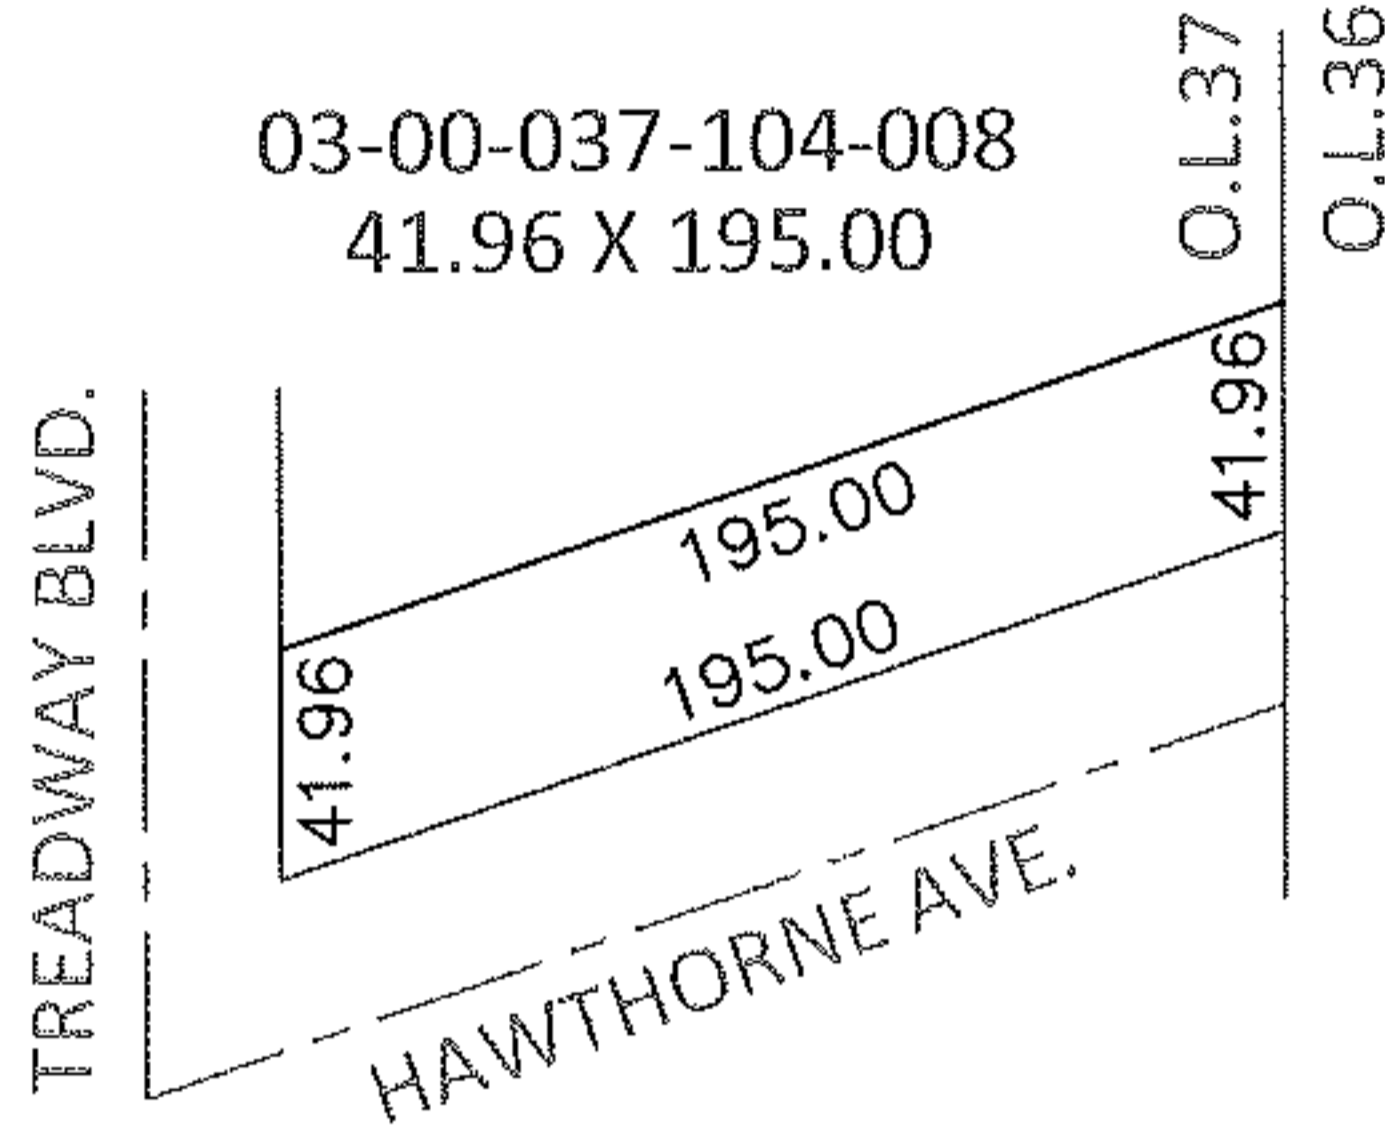

RASTER

PARENT PARCEL: 03-00-037-104-006

CHILD PARCEL: 03-00-037-102-087, 03-00-037-104-008, 03-00-043-103-018, 03-00-043-105-031

10-02040-U

STARTING POINT: N/A

UNCOMBINATION

~~03-00-037-104-006~~
2.29 A.

03-00-037-102-087
41.96 X 140.00

03-00-037-104-008
41.96 X 195.00

03-00-043-105-031
43.50 X 151.26

SPLITS/DEEDS PROCESSED

LORAIN COUNTY TAX MAP DEPARTMENT
226 MIDDLE AVE. ELYRIA, OHIO

SURVEYED BY: N/A

CLOSURE: N/A

MAP PAGE(S): 3-00-037-A, 3-00-043

APPROVED BY: RRM DATE: 7-29-10

SCALE: 1"= 100 PRIOR INST.: DV 742/103