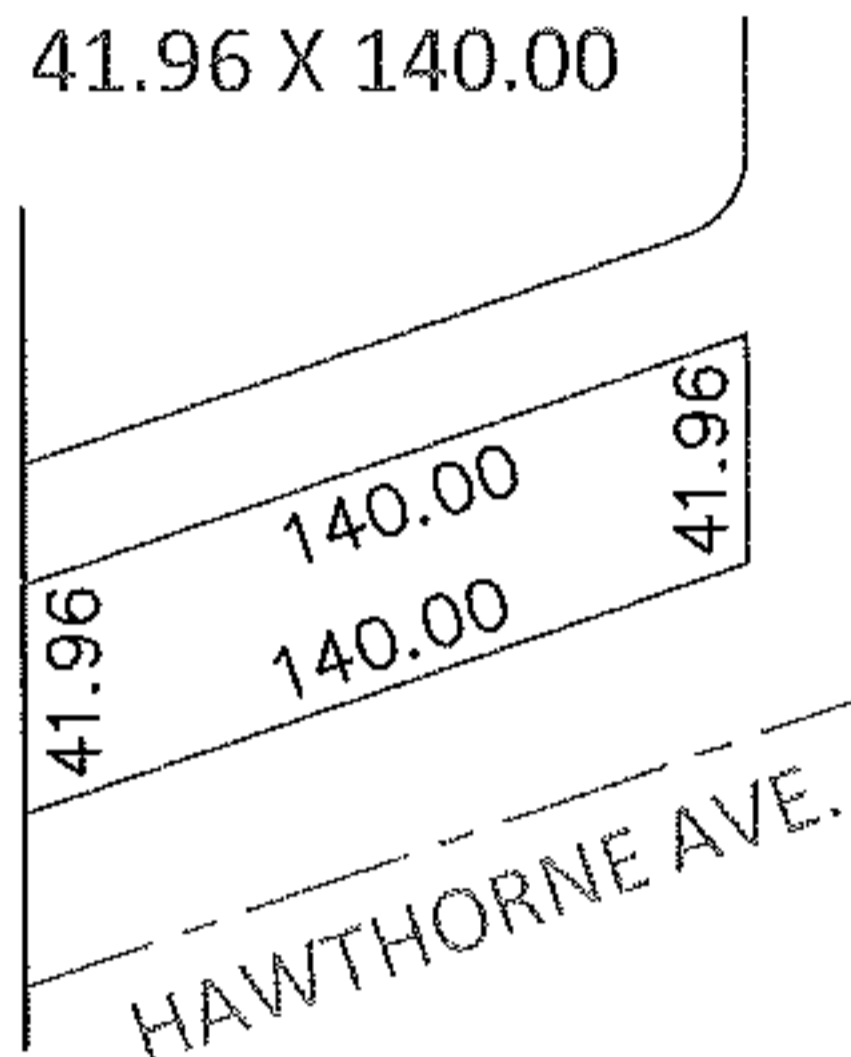

RASTER

PARENT PARCEL: 03-00-037-104-006

CHILD PARCEL: 03-00-037-102-087, 03-00-037-104-008, 03-00-043-103-018, 03-00-043-105-031

10-02040-U

STARTING POINT: N/A

UNCOMBINATION

~~03-00-037-104-006~~
2.29 A.

03-00-037-102-087
41.96 X 140.00

03-00-037-104-008
41.96 X 195.00

03-00-043-105-031
43.50 X 151.26

SPLITS/DEEDS PROCESSED

LORAIN COUNTY TAX MAP DEPARTMENT
226 MIDDLE AVE. ELYRIA, OHIO

SURVEYED BY: N/A

CLOSURE: N/A

MAP PAGE(S): 3-00-037-A, 3-00-043

APPROVED BY: RRM DATE: 7-29-10

SCALE: 1"= 100 PRIOR INST.: DV 742/103