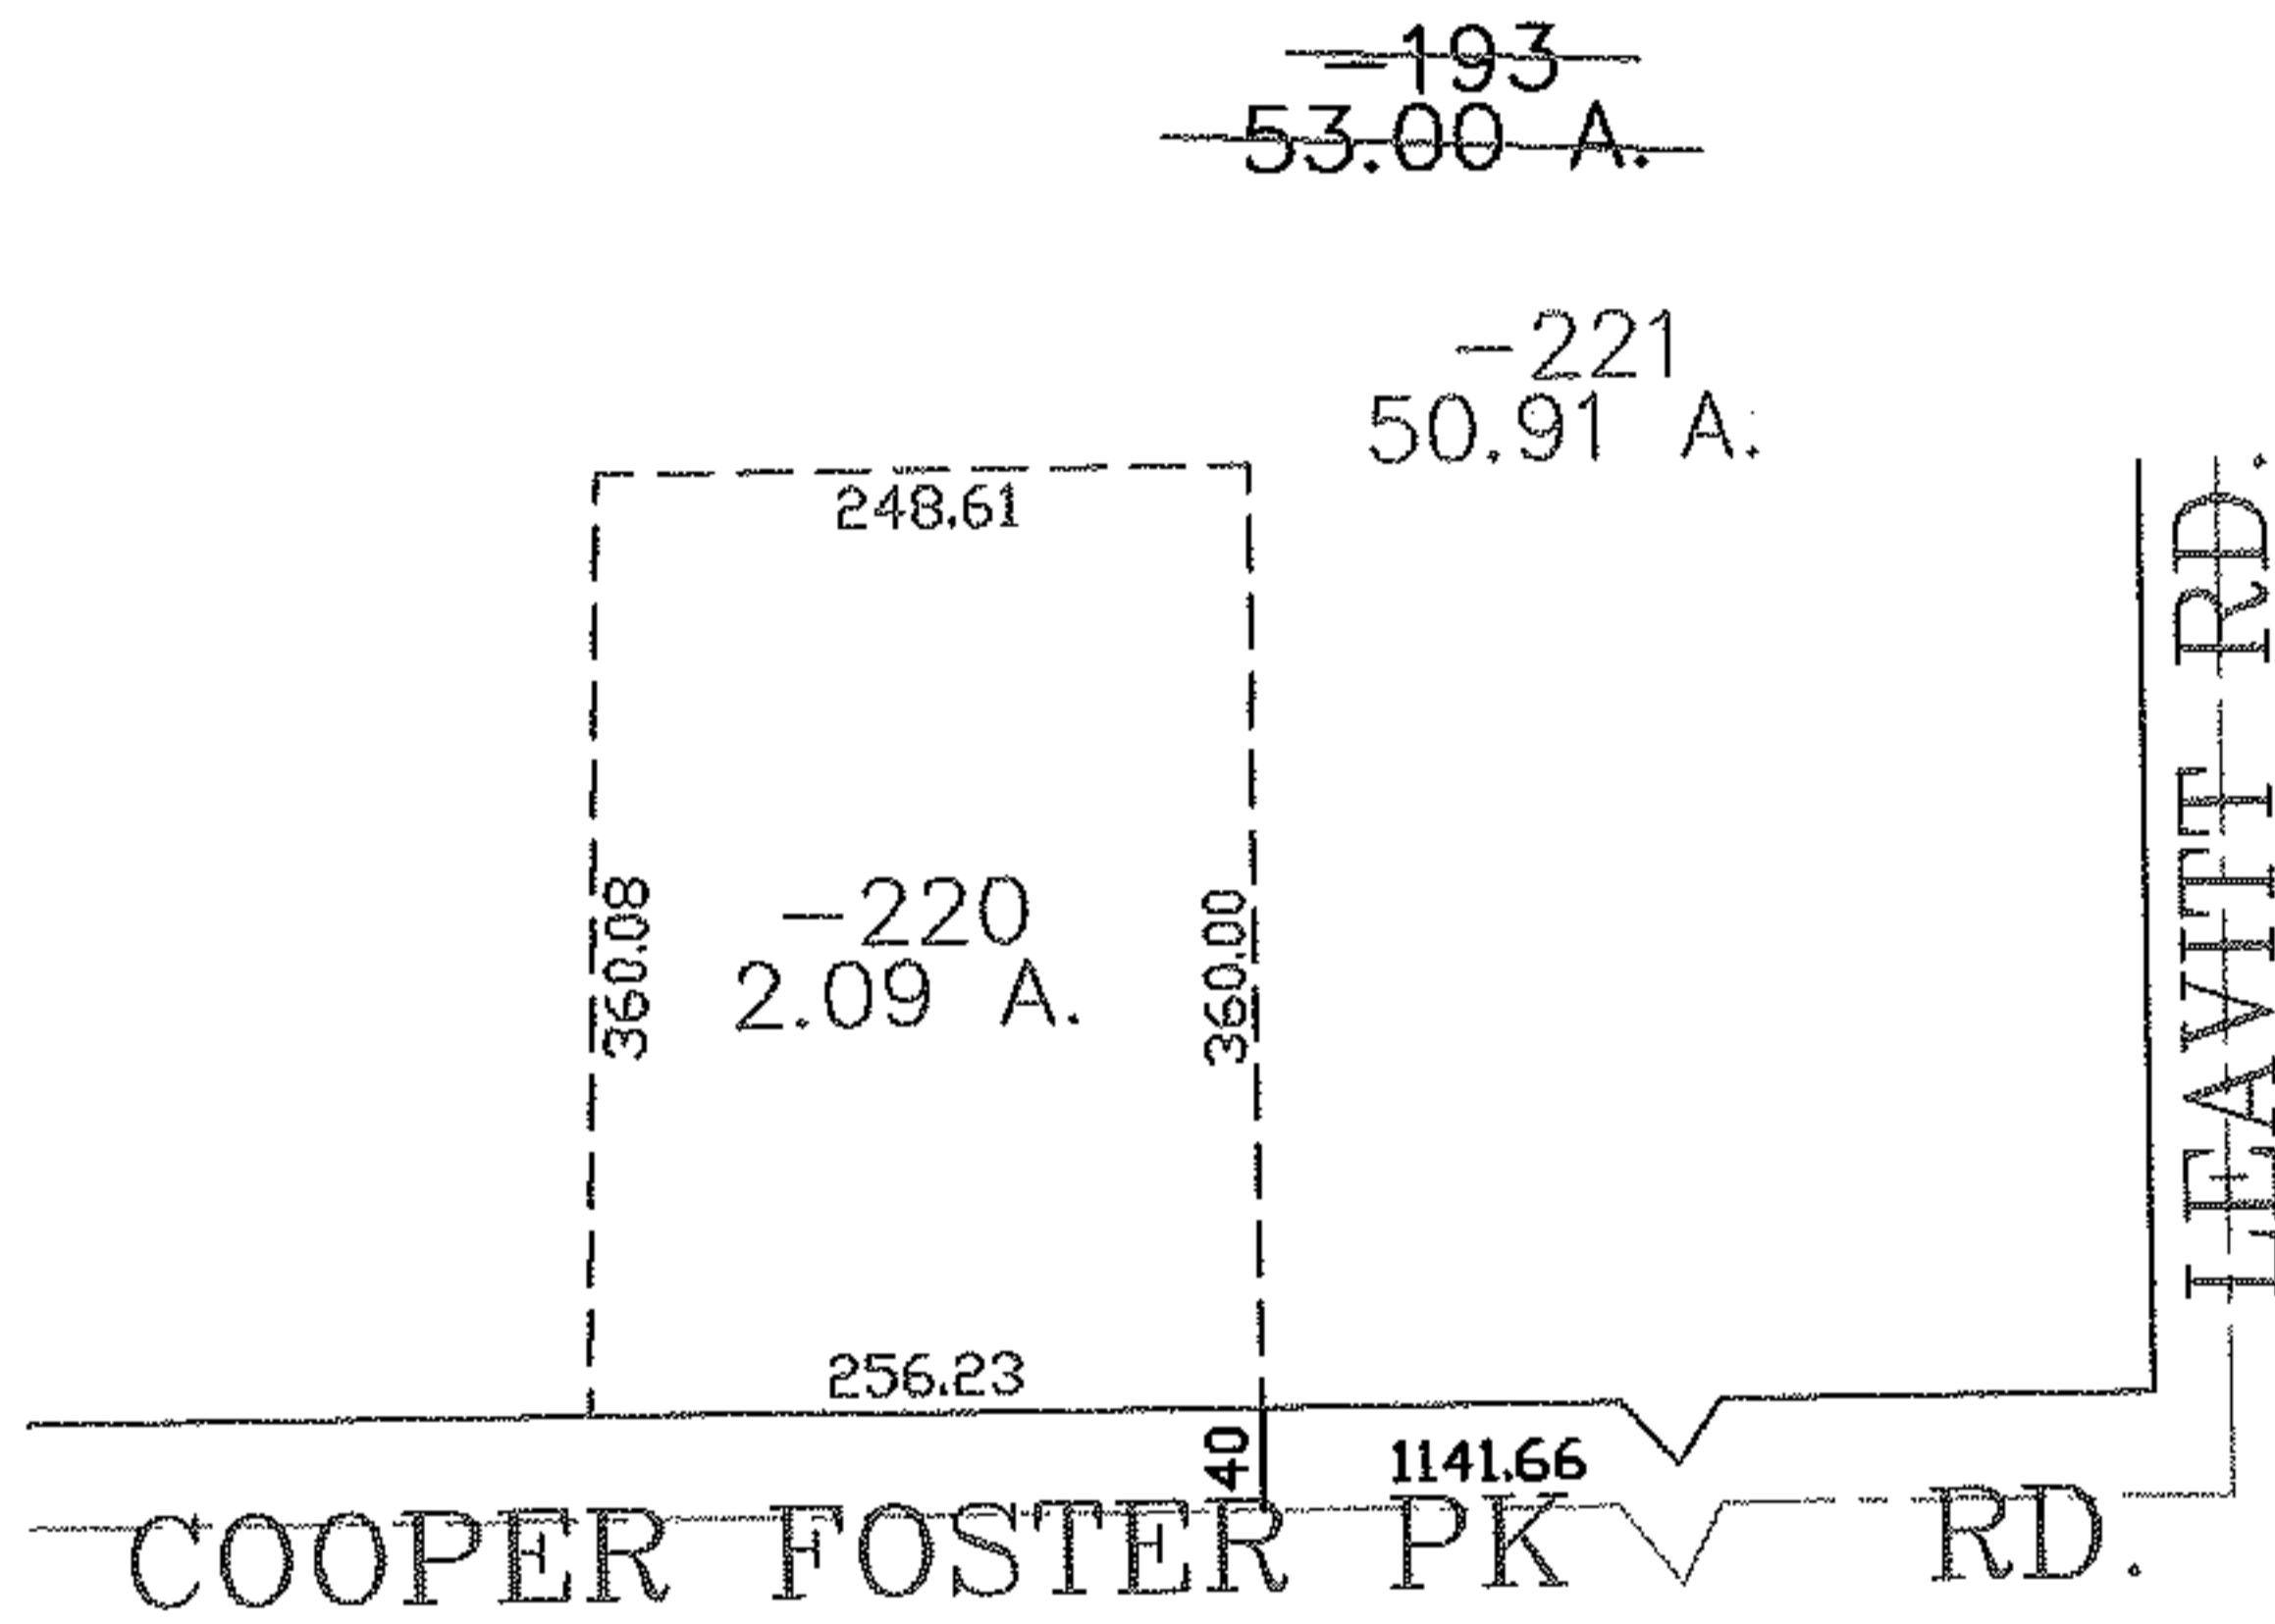

PARENT PARCEL: 02-02-002-000-193

CHILD PARCEL: 02-02-002-000-220, -221

STARTING POINT: CENTERLINE OF COOPER FOSTER PK RD. & LEAVITT RD.

05-02033

**SPLITS/DEEDS PROCESSED**  
 LORAIN COUNTY TAX MAP DEPARTMENT  
 226 MIDDLE AVE. ELYRIA, OHIO

SURVEYED BY: PHILIP A ROSEBECK  
 CLOSURE: 0.00 : 10.000  
 MAP PAGE(S): 02-02-002-B  
 APPROVED BY: JAH DATE: 11-1-05  
 SCALE: 1" = 200 PRIOR INSTRUMENT: OR 458/212