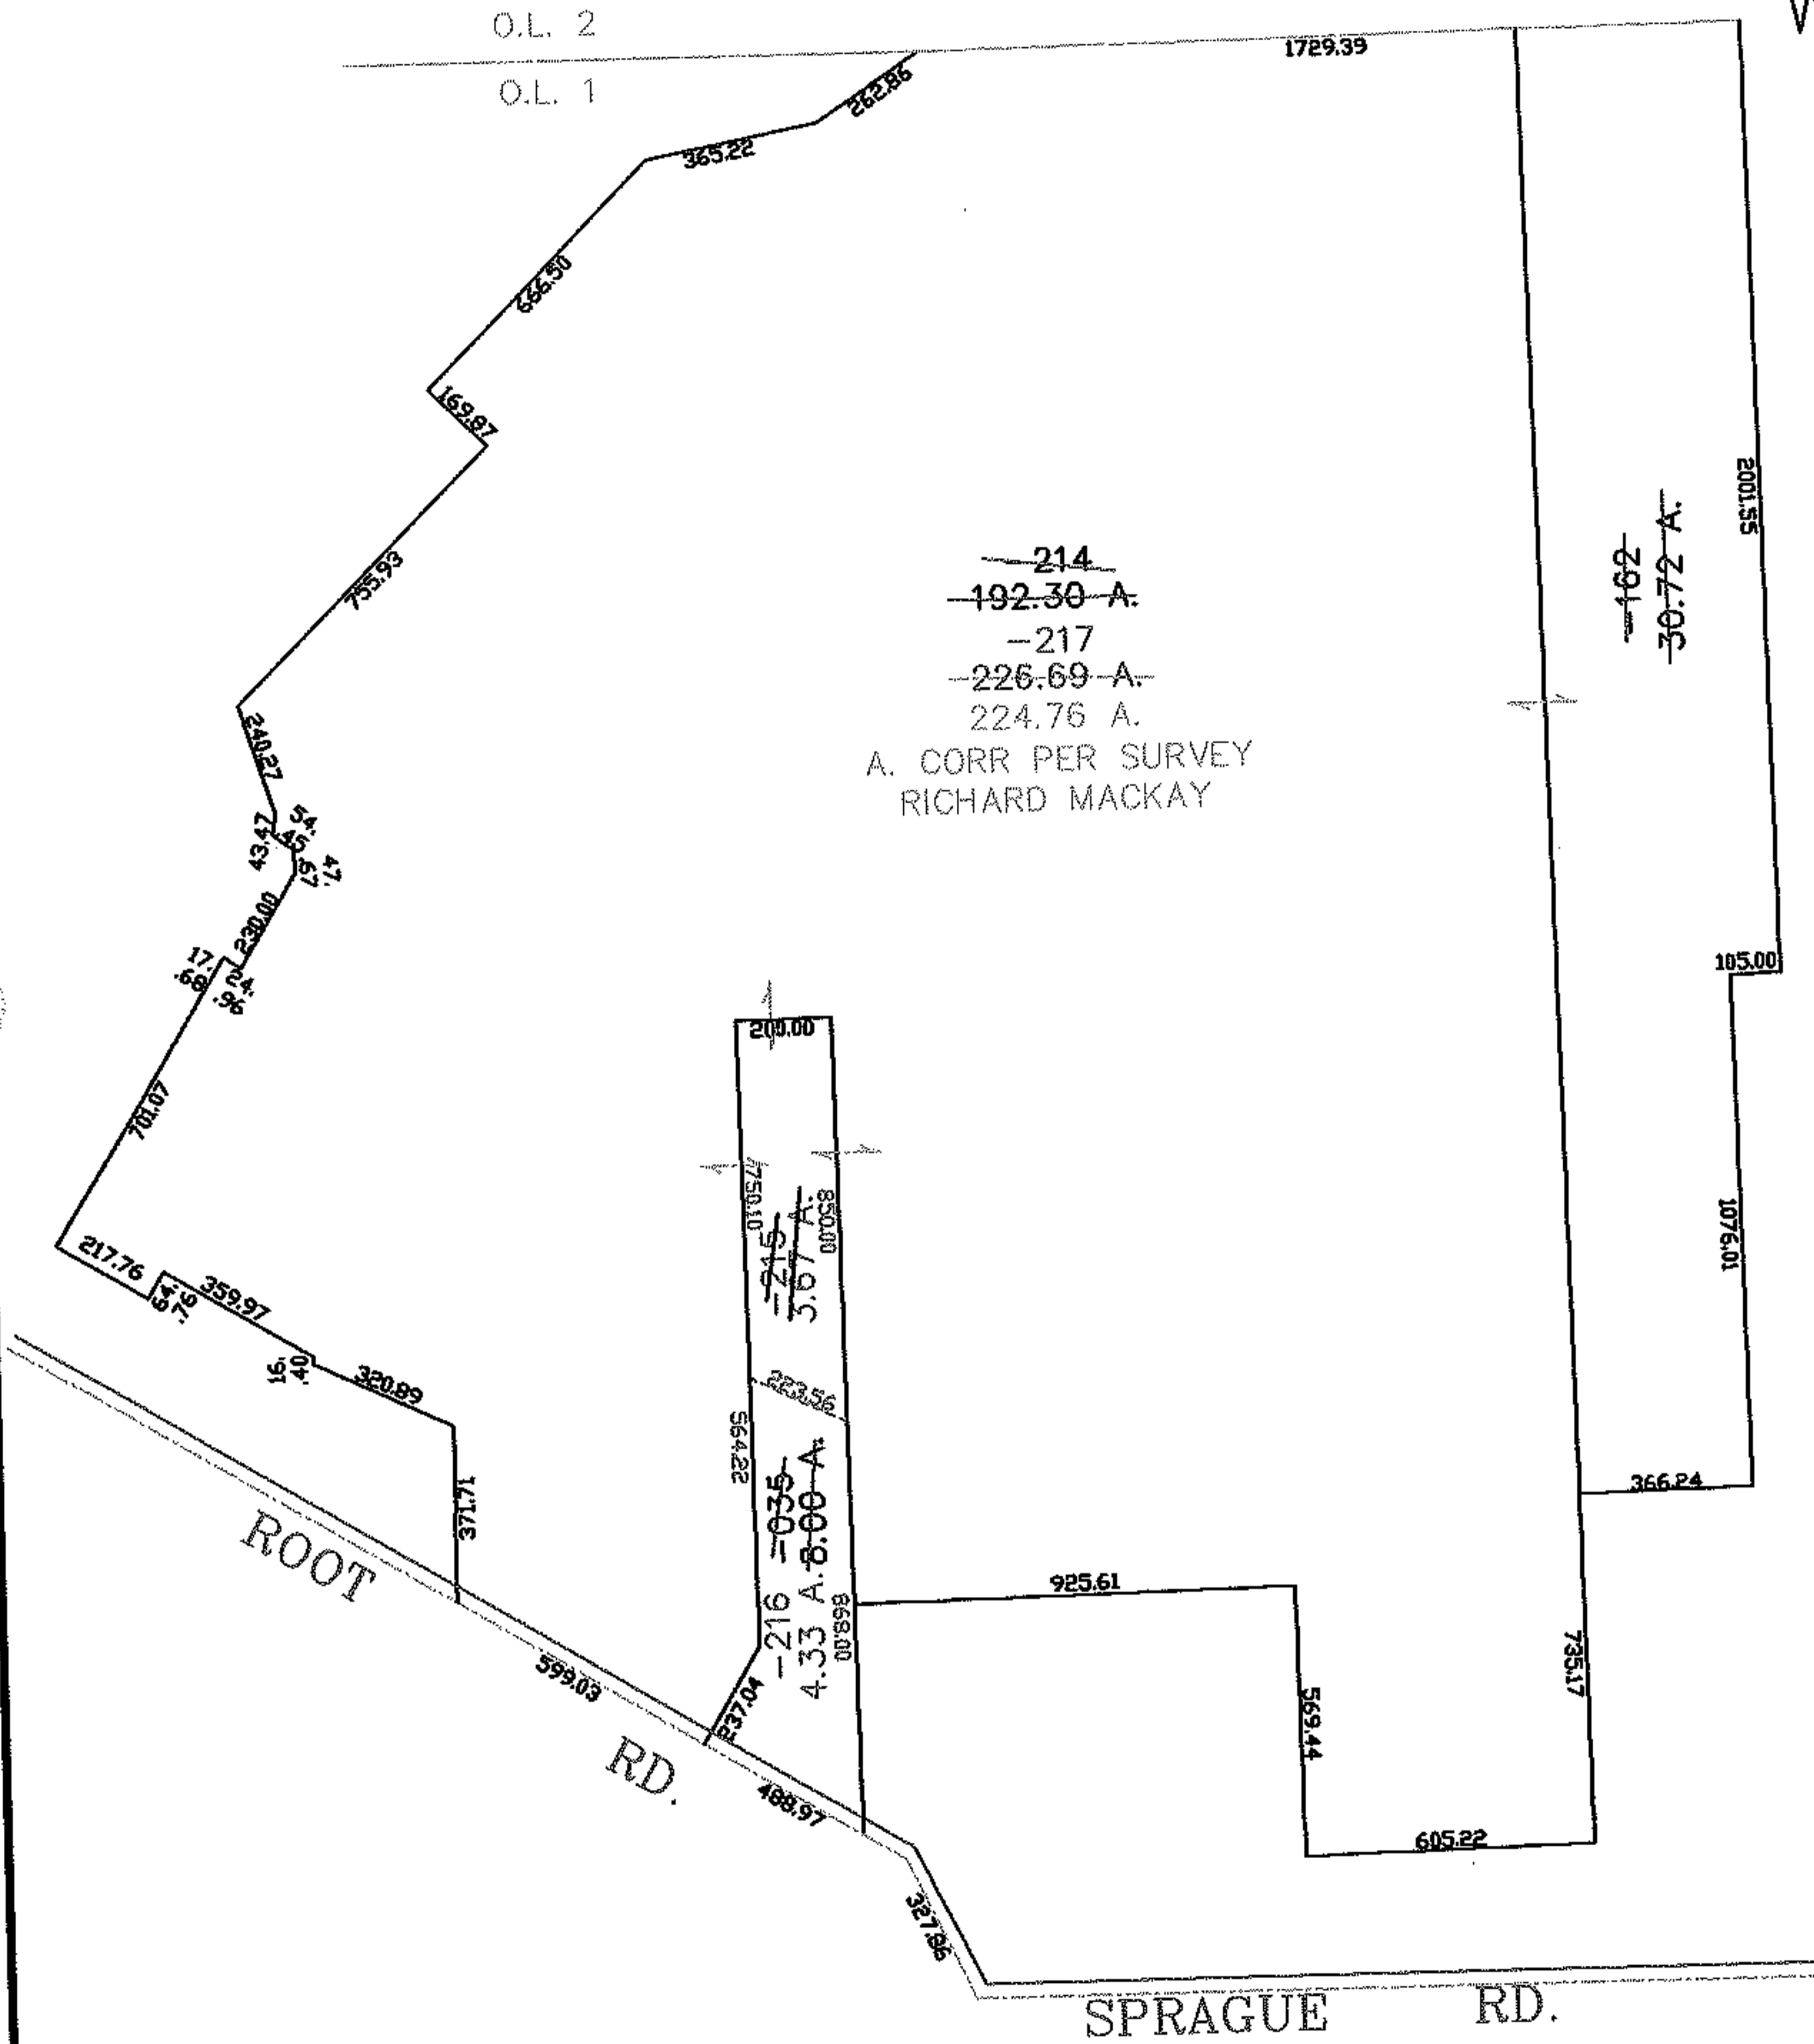

PARENT PARCEL: 07-00-001-000-035, 214, -162
 CHILD PARCEL: 07-00-001-000-215 THRU -217
 STARTING POINT: CENTERLINE OF ROOT RD. & SPRAGUE RD.

05-02031

SPLITS/DEEDS PROCESSED

LORAIN COUNTY TAX MAP DEPARTMENT
 226 MIDDLE AVE. ELYRIA, OHIO

SURVEYED BY: RICHARD MACKAY
 CLOSURE: 0.00 : 10.000
 MAP PAGE(S): 07-00-001-C
 APPROVED BY: JAH DATE: 11-9-05
 SCALE: 1" = 600 PRIOR INSTRUMENT: OR 198/431