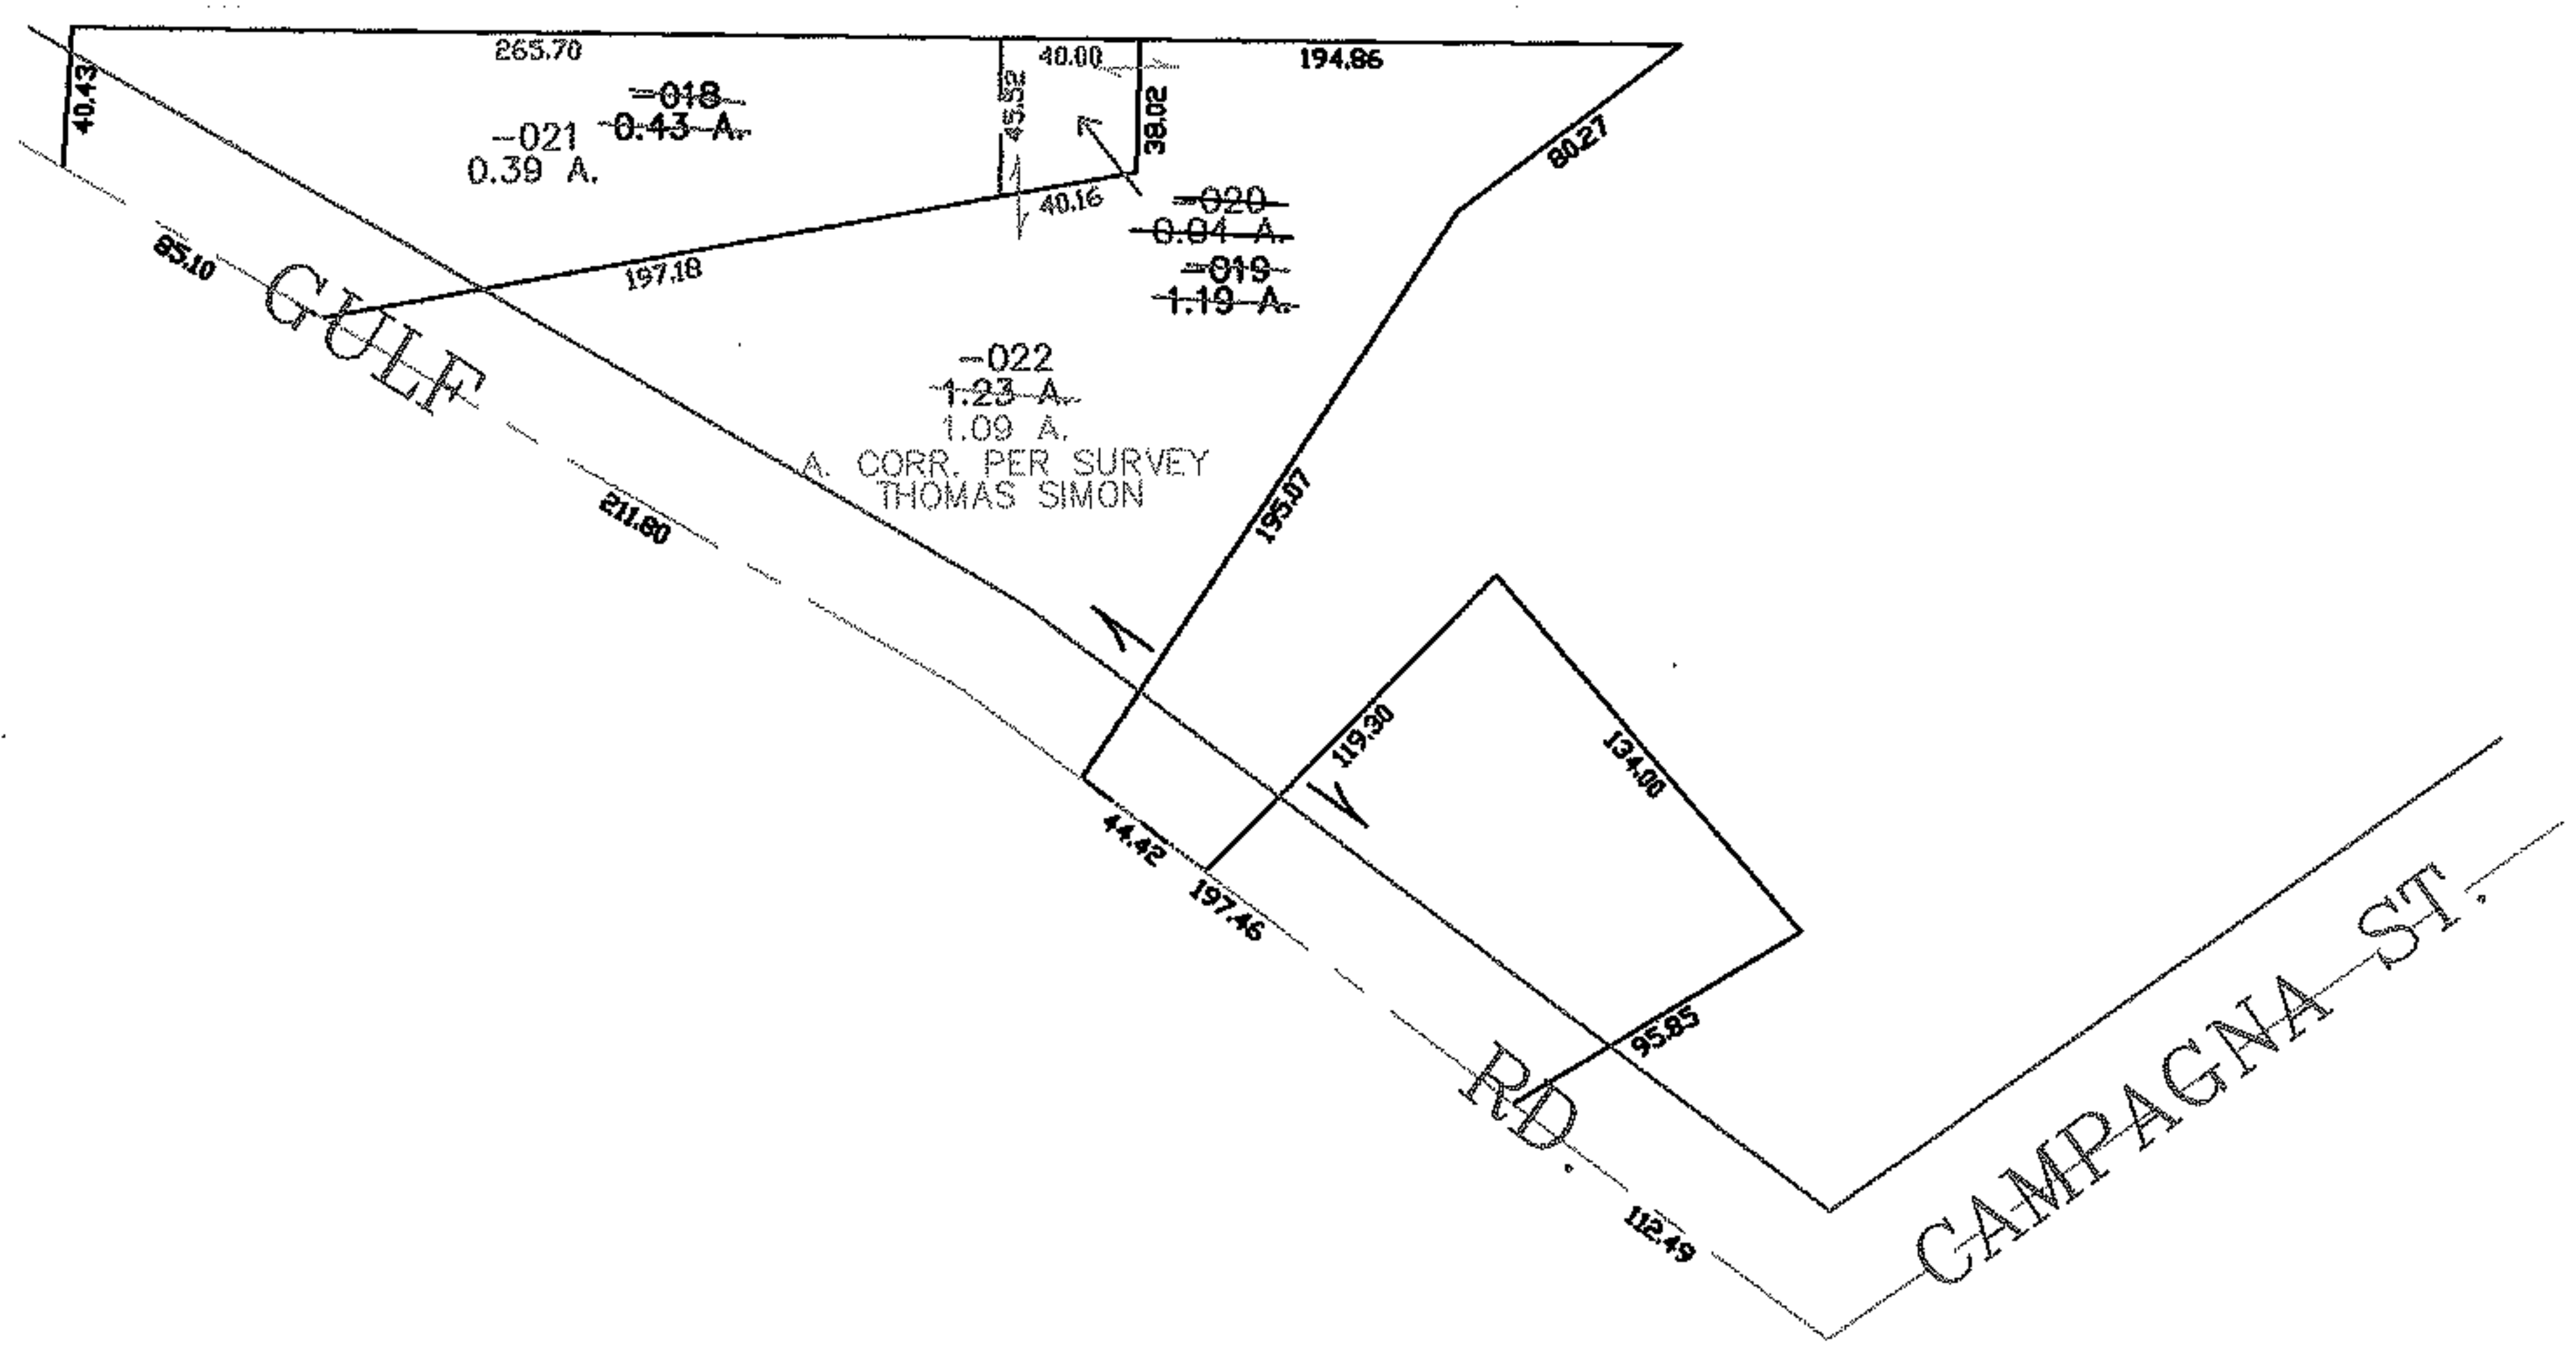

RASTER

PARENT PARCEL: 06-22-008-102-018, -019
CHILD PARCEL: 06-22-008-102-020 THRU -022
STARTING POINT: CENTERLINE OF GULF RD. & CAMPAGNA ST.

05-02016

SPLITS/DEEDS PROCESSED

LORAIN COUNTY TAX MAP DEPARTMENT
226 MIDDLE AVE. ELYRIA, OHIO

SURVEYED BY: THOMAS SIMON
CLOSURE: 0.00 : 10.000
MAP PAGE(S): 6-15
APPROVED BY: JAH DATE: 10-4-05
SCALE: 1" = 100 PRIOR INSTRUMENT: 20000706243