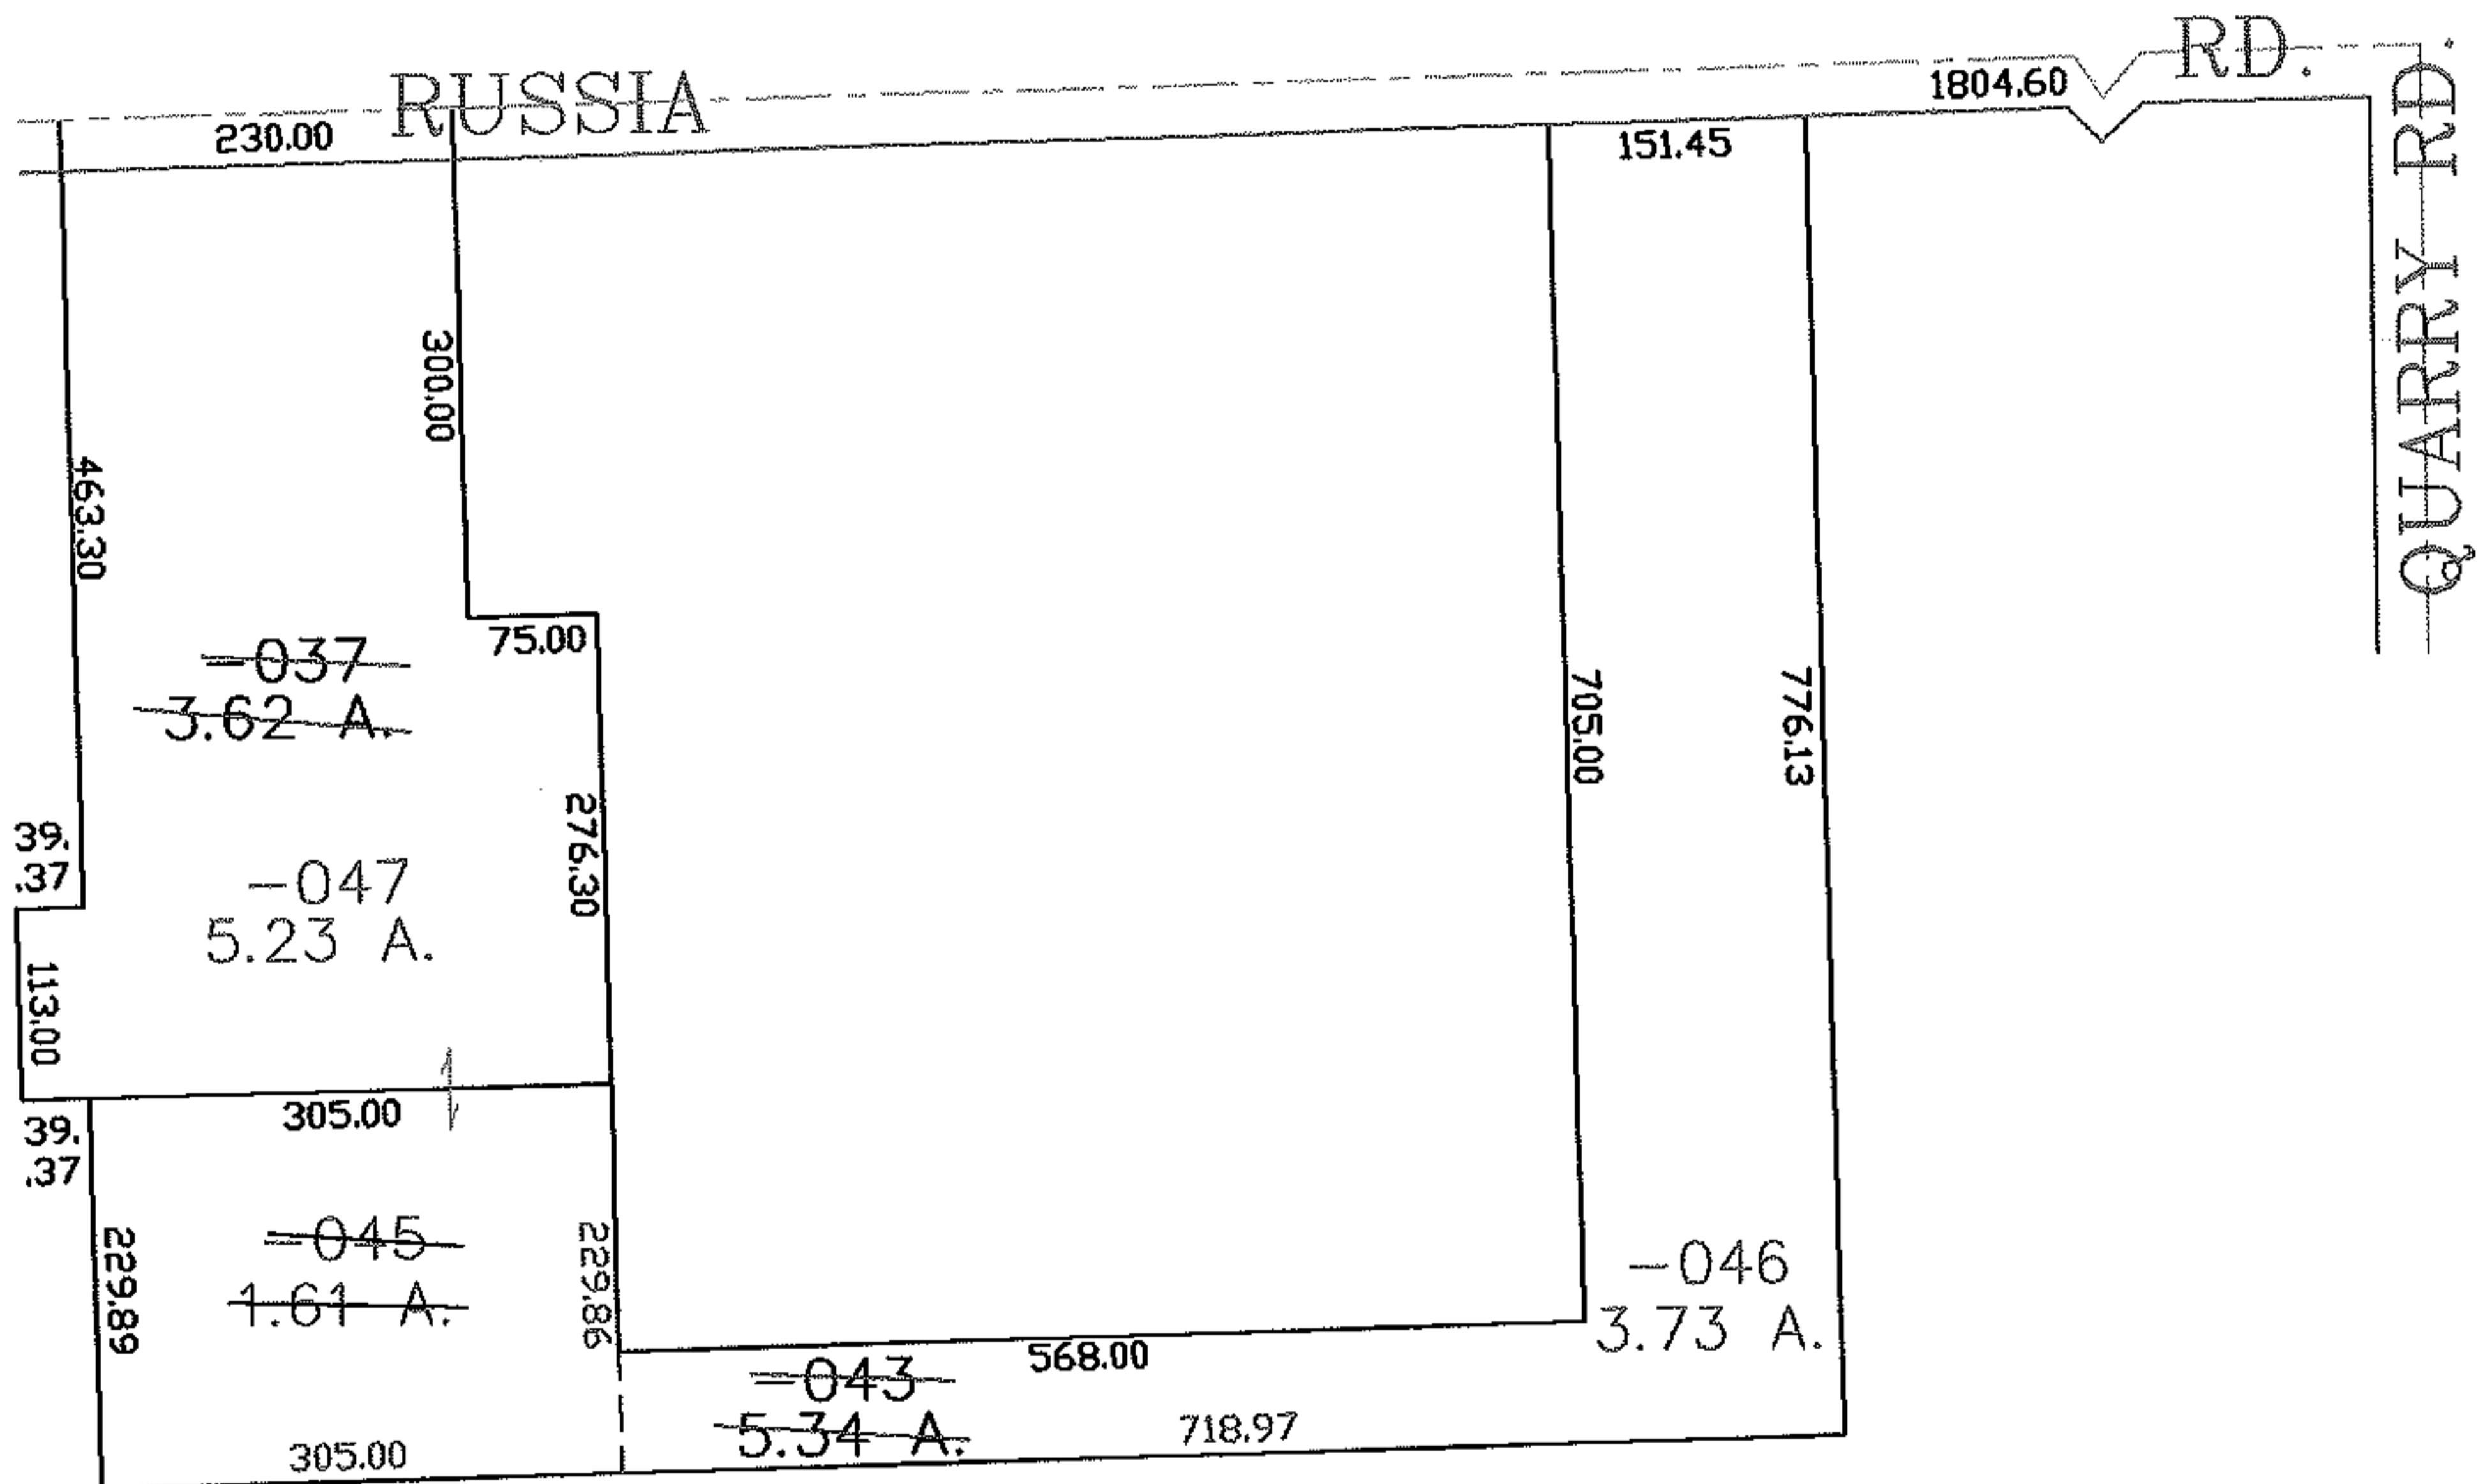

PASTER

PARENT PARCEL: 09-00-021-000-043

CHILD PARCEL: 09-00-021-000-045, -046

STARTING POINT: CENTERLINE OF RUSSIA RD. & QUARRY RD.

05-02005

SPLITS/DEEDS PROCESSED
 LORAIN COUNTY TAX MAP DEPARTMENT
 226 MIDDLE AVE. ELYRIA, OHIO

SURVEYED BY: PAT MCGANNON
 CLOSURE: 0.00 : 10.000
 MAP PAGE(S): 09-00-021-B
 APPROVED BY: JAH DATE: 9-16-05
 SCALE: 1" = 200' PRIOR INSTRUMENT: 990621535