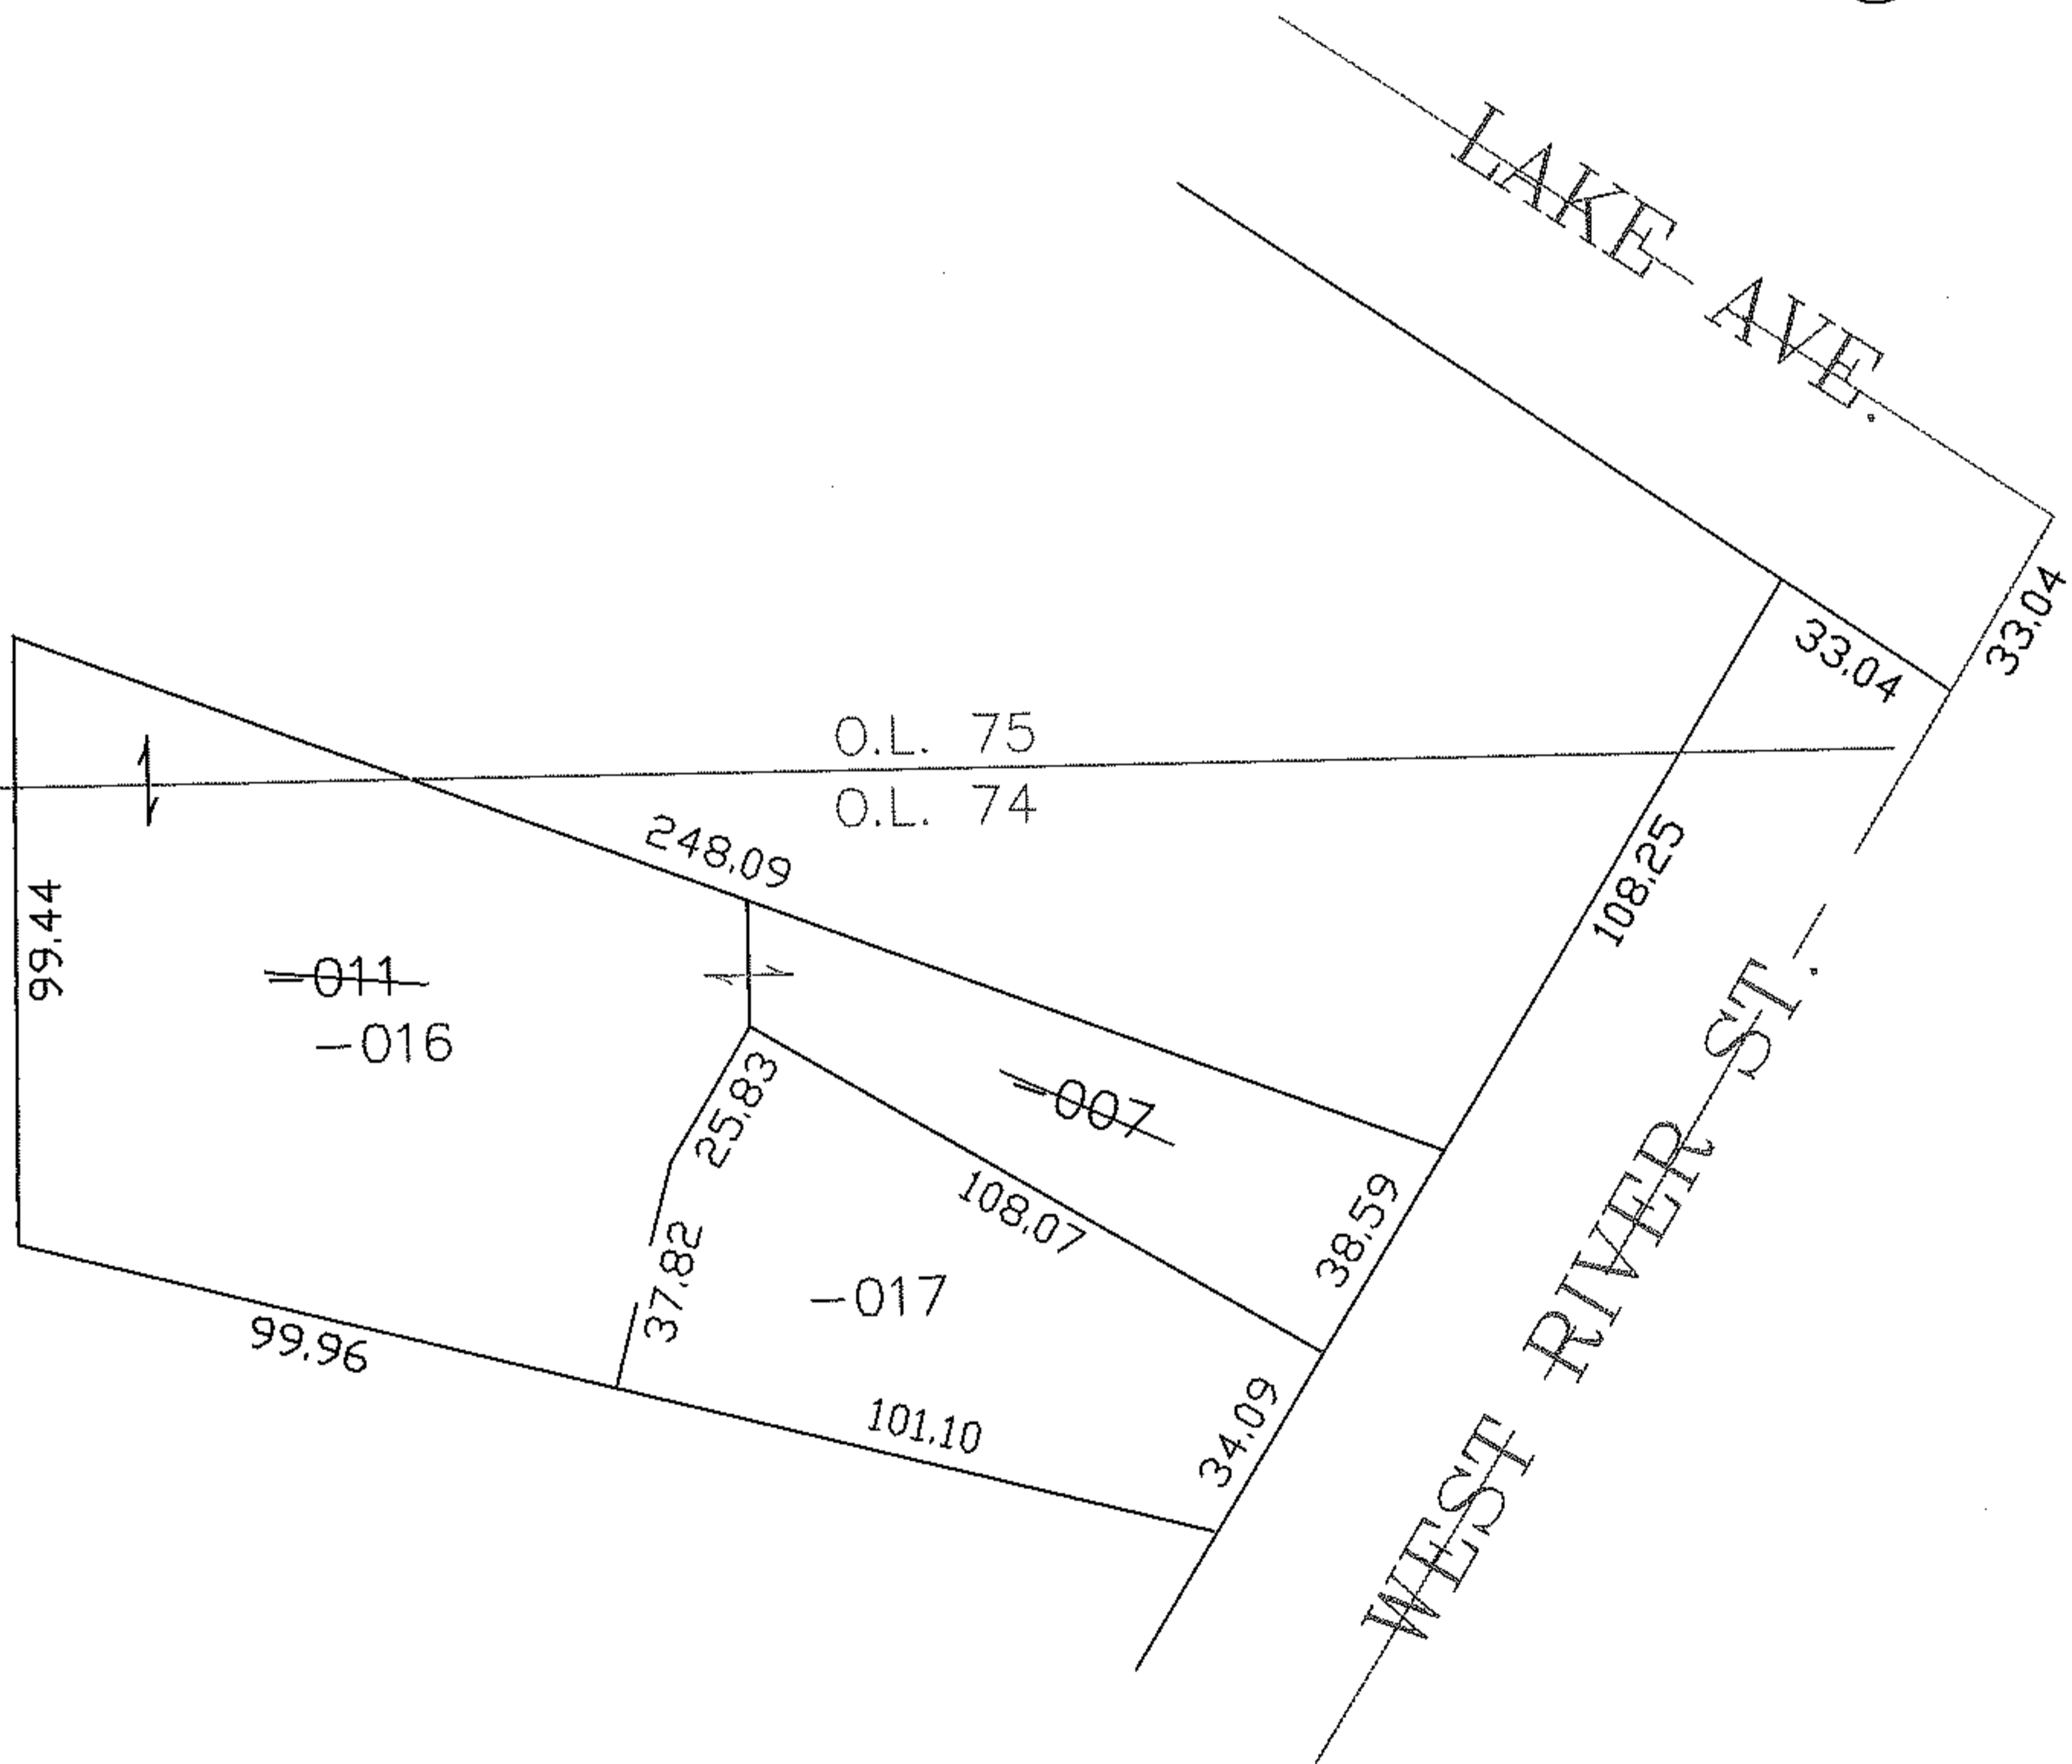

PARENT PARCEL: 06-24-074-000-011, -007

CHILD PARCEL: 06-24-074-000-016, -017

STARTING POINT: CENTERLINE OF LAKE AVE & WEST RIVER ST.

05-02001

SPLITS/DEEDS PROCESSED

LORAIN COUNTY TAX MAP DEPARTMENT  
226 MIDDLE AVE. ELYRIA, OHIO

SURVEYED BY: CHRISTOPHER HIRZEL

CLOSURE: 0.00 : 10.000

MAP PAGE(S): 6-100

APPROVED BY: JAH DATE: 9-13-05

SCALE: 1" = 100 PRIOR INSTRUMENT: DV 1006/734