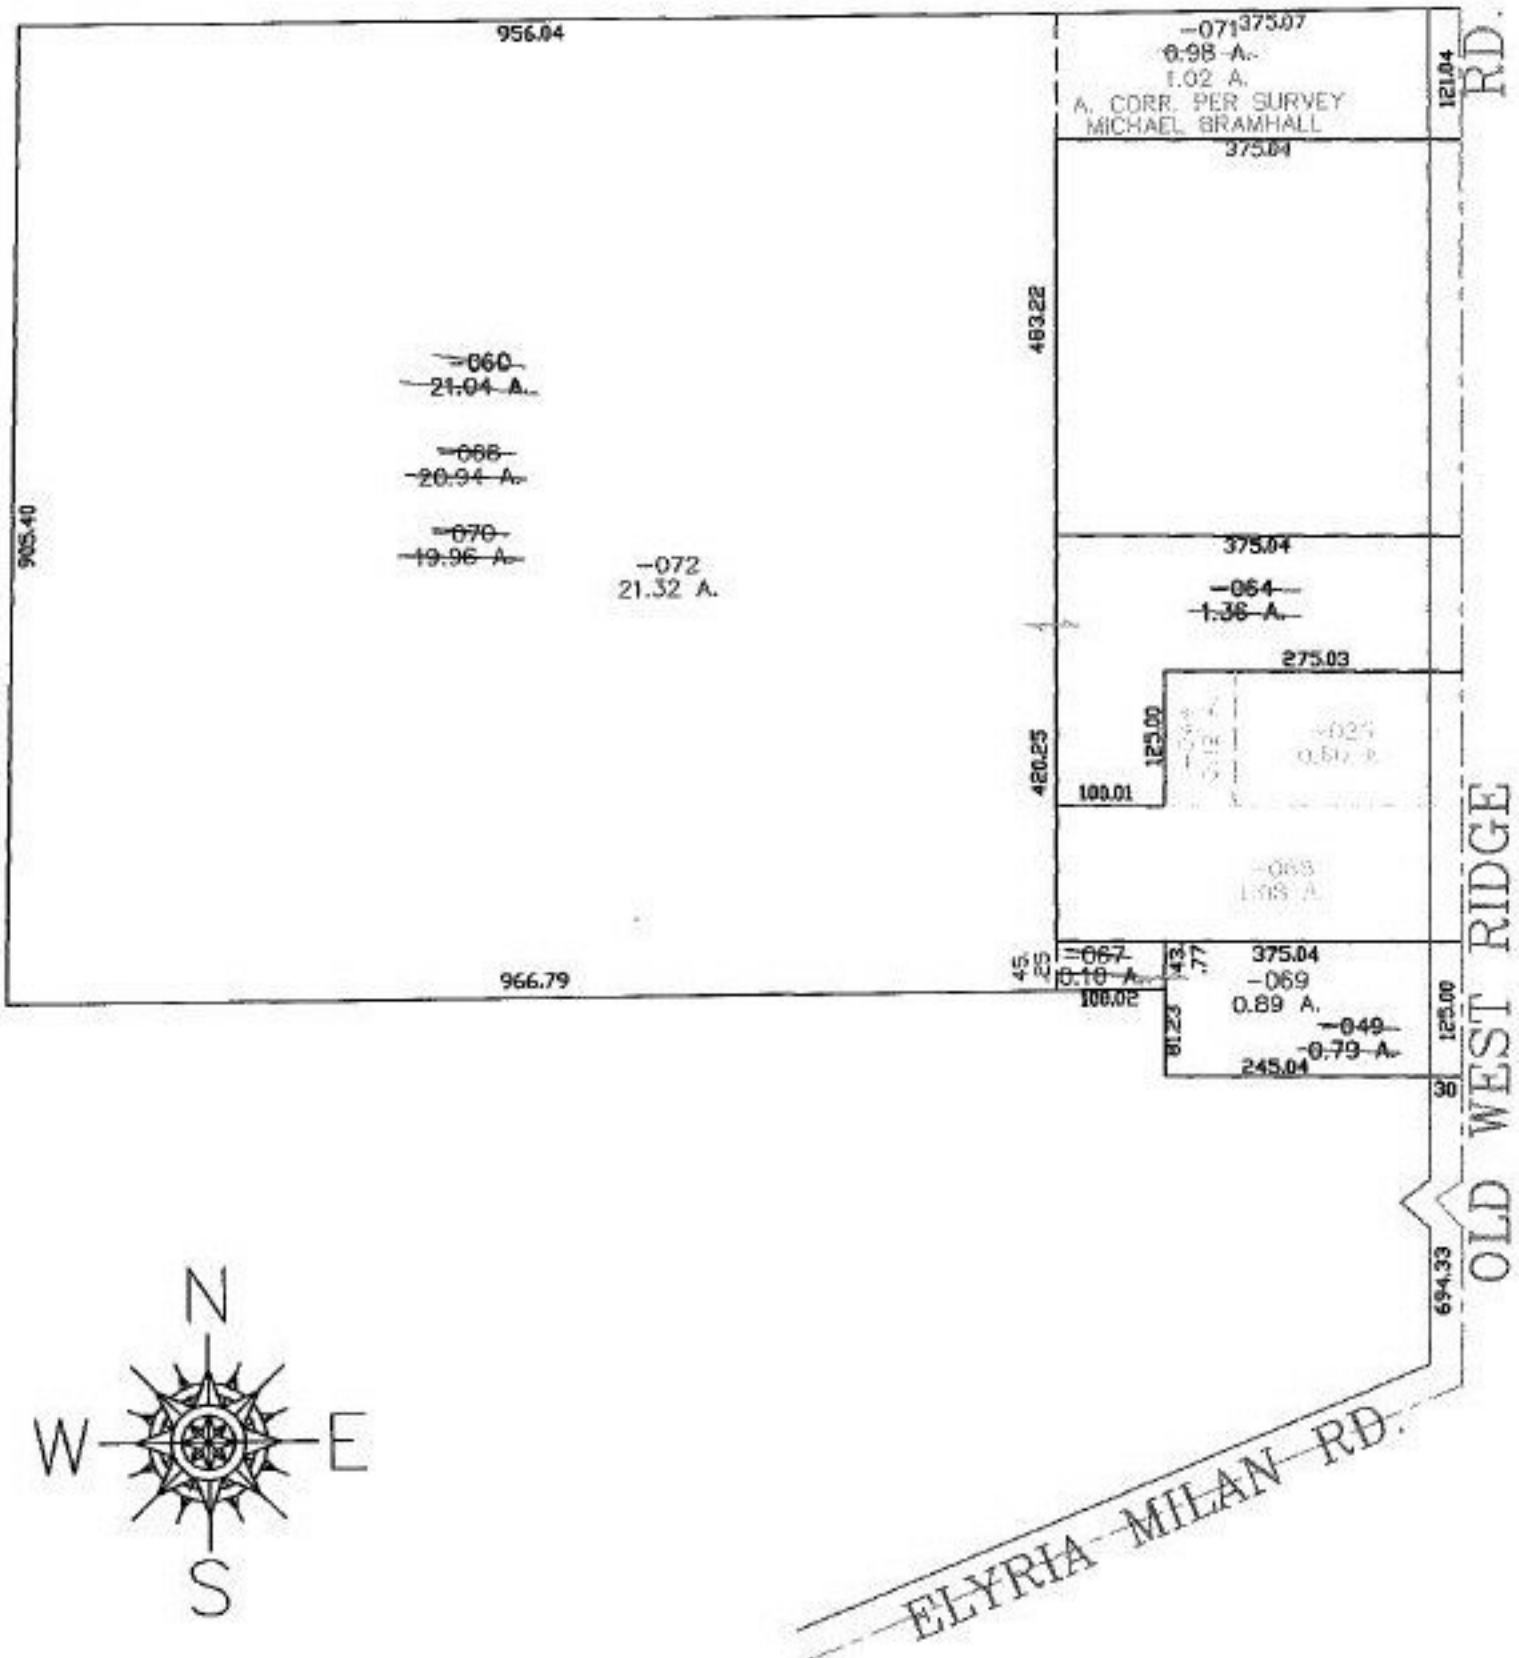

PARENT PARCEL: 05-00-087-000-060, -049, -064

CHILD PARCEL: 05-00-087-000-067 THRU -072

STARTING POINT: CENTERLINE OF ELYRIA MILAN RD. & OLD WEST RIDGE RD.

NO. 01279

**SPLITS/DEEDS PROCESSED**  
 LORAIN COUNTY TAX MAP DEPARTMENT  
 226 MIDDLE AVE. ELYRIA, OHIO

SURVEYED BY: MICHAEL BRAMHALL  
 CLOSURE: 0.00 : 10.000  
 MAP PAGE(S): 05-00-087  
 APPROVED BY: JAH DATE: 12-30-02  
 SCALE: 1" = 200' PRIOR INSTRUMENT: OR 1193/266