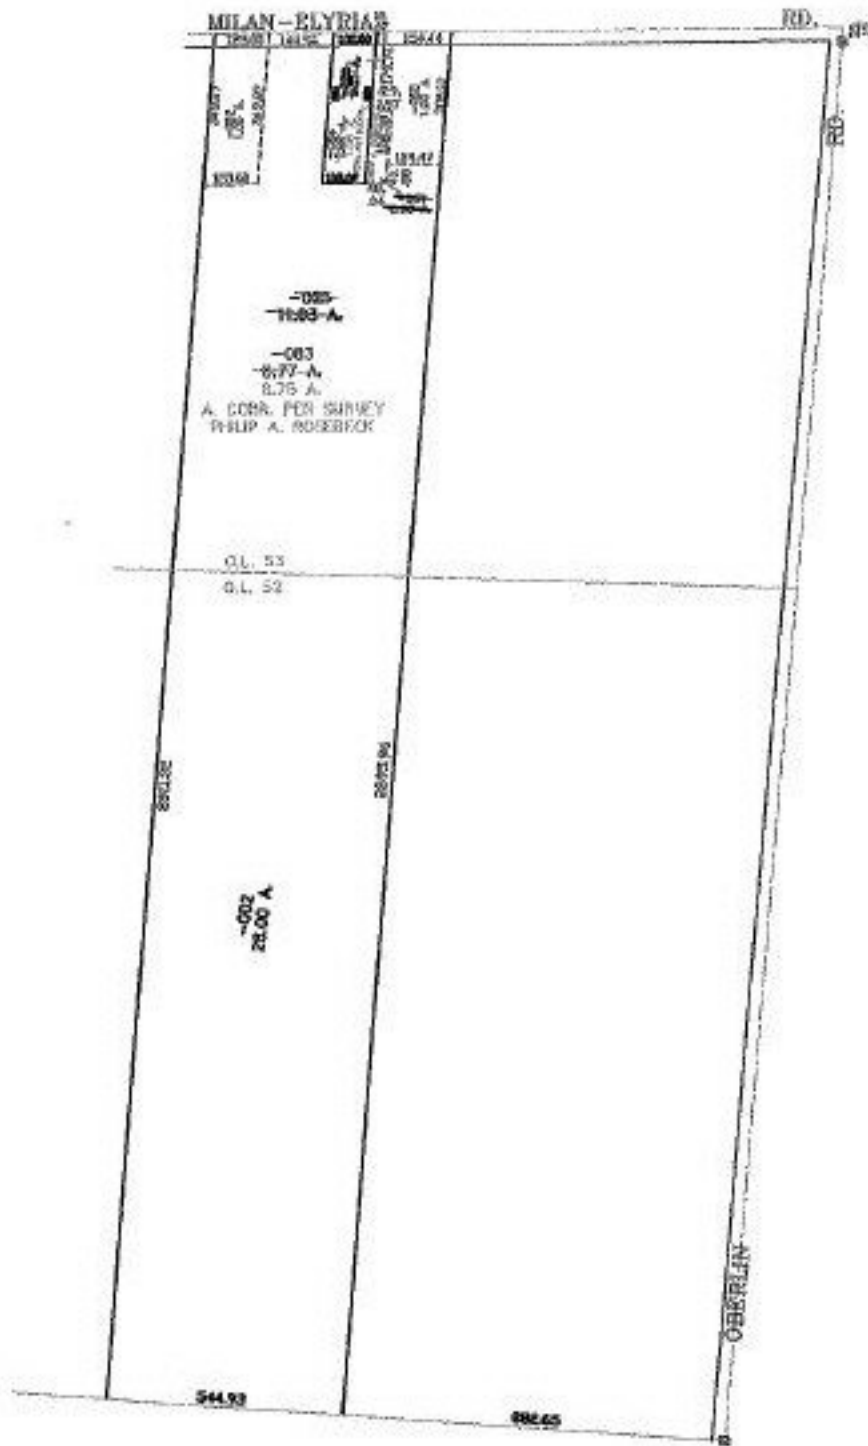

MASTER

PARENT PARCEL: 05-00-053-000-025, -026

CHILD PARCEL: 05-00-053-000-080 THRU -084

STARTING POINT: CENTERLINE OF OBERLIN RD. & O.L. 52

NO. 01272

SPLITS/DEEDS PROCESSED

LORAIN COUNTY TAX MAP DEPARTMENT
226 MIDDLE AVE. ELYRIA, OHIO

SURVEYED BY: PHILIP A. ROSEBECK

CLOSURE: 0.00 : 10.000

MAP PAGE(S): 05-00-053-A

APPROVED BY: JAH DATE: 12-9-02

SCALE: 1" = 500' PRIOR INSTRUMENT: 20000707135