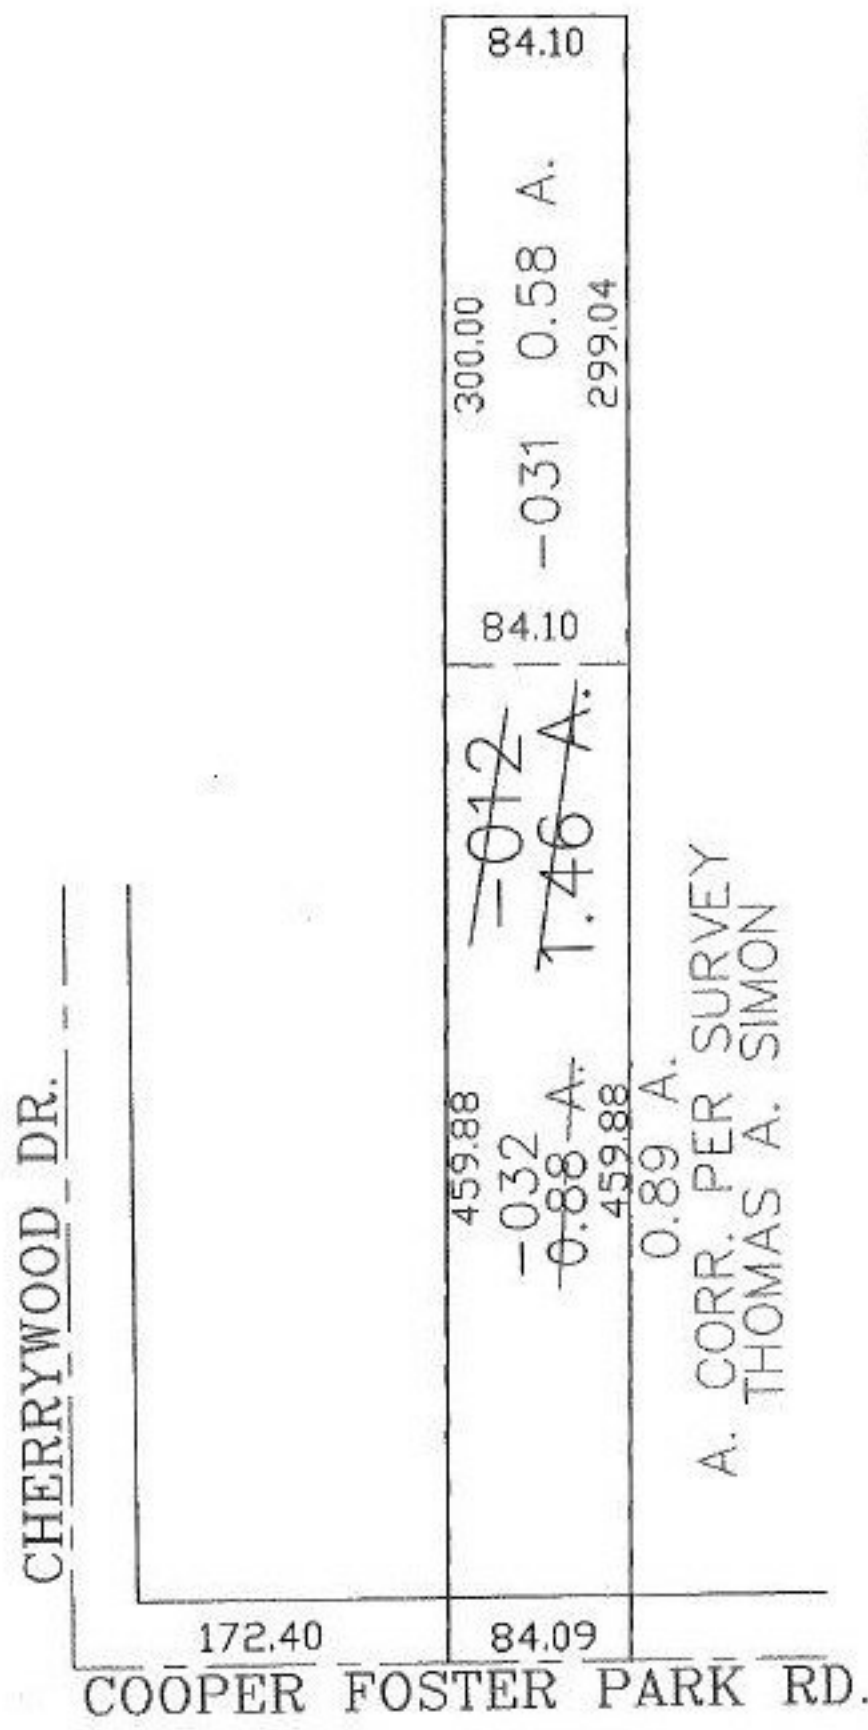

PARENT PARCEL: 02-01-003-270-012

CHILD PARCEL: 02-01-003-270-031, -032

STARTING POINT: CENTERLINE OF COOPER FOSTER PARK RD. & CHERRYWOOD DR.

NO. 01262

SPLITS/DEEDS PROCESSED

LORAIN COUNTY TAX MAP DEPARTMENT  
228 MIDDLE AVE. ELYRIA, OHIO

SURVEYED BY: THOMAS A. SIMON

CLOSURE: 0.00 : 10.000

MAP PAGE(S): 02-01-003-N

APPROVED BY: JAH DATE: 12-2-02

SCALE: 1" = 100 PRIOR INSTRUMENT: