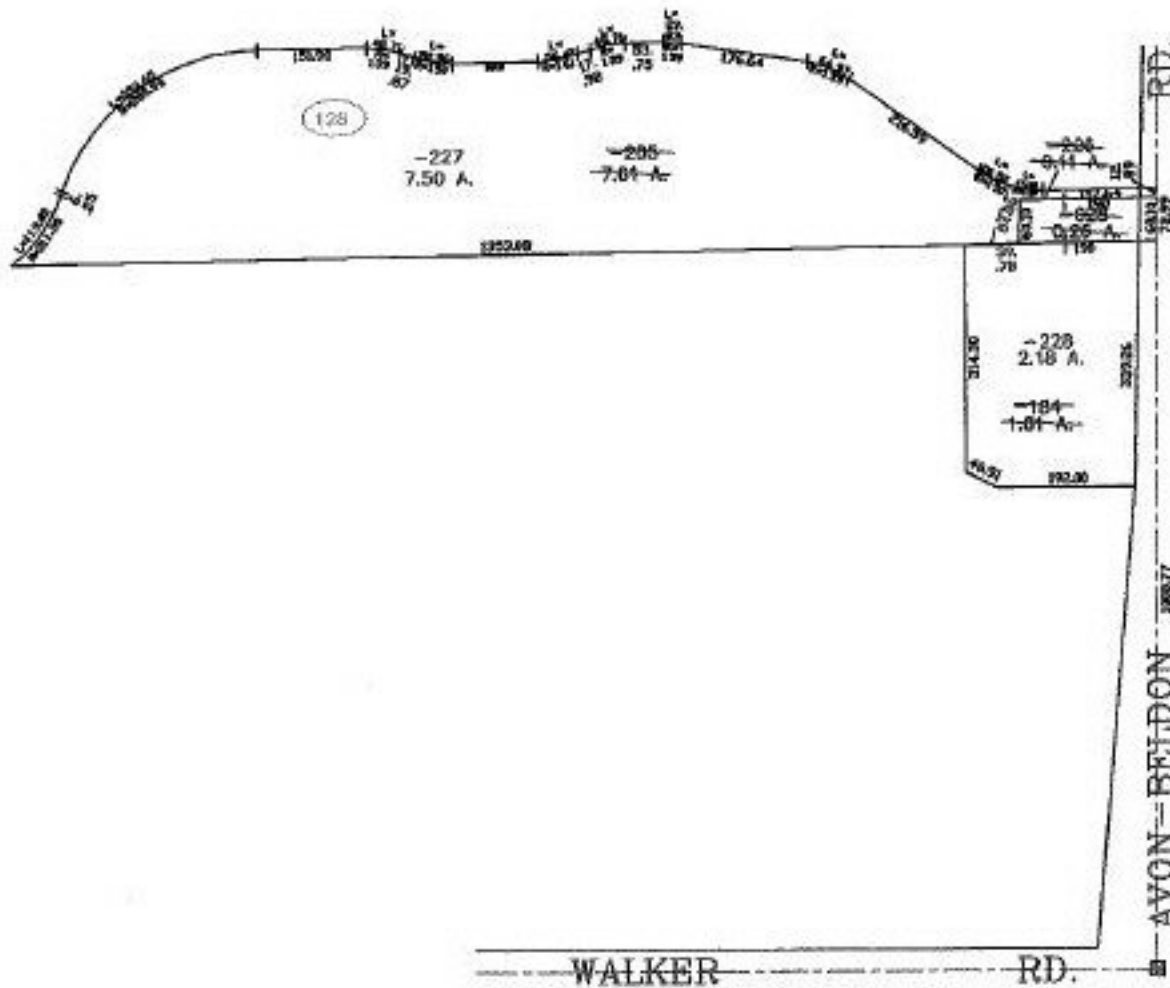

PARENT PARCEL: 04-00-018-128-205, -028, -184
CHILD PARCEL: 04-00-018-128-226 THRU -228
STARTING POINT: CENTERLINE OF WALKER RD. & AVON-BELDEN RD.

NO. 01257

SPLITS/DEEDS PROCESSED
LORAIN COUNTY TAX MAP DEPARTMENT
226 MIDDLE AVE. ELYRIA, OHIO

SURVEYED BY: DAVID L. ELWELL
CLOSURE: 0.00 : 10.000
MAP PAGE(S): 4-00-018-J
APPROVED BY: JAH DATE: 11-19-02
SCALE: 1" = 300 PRIOR INSTRUMENT: 990619412