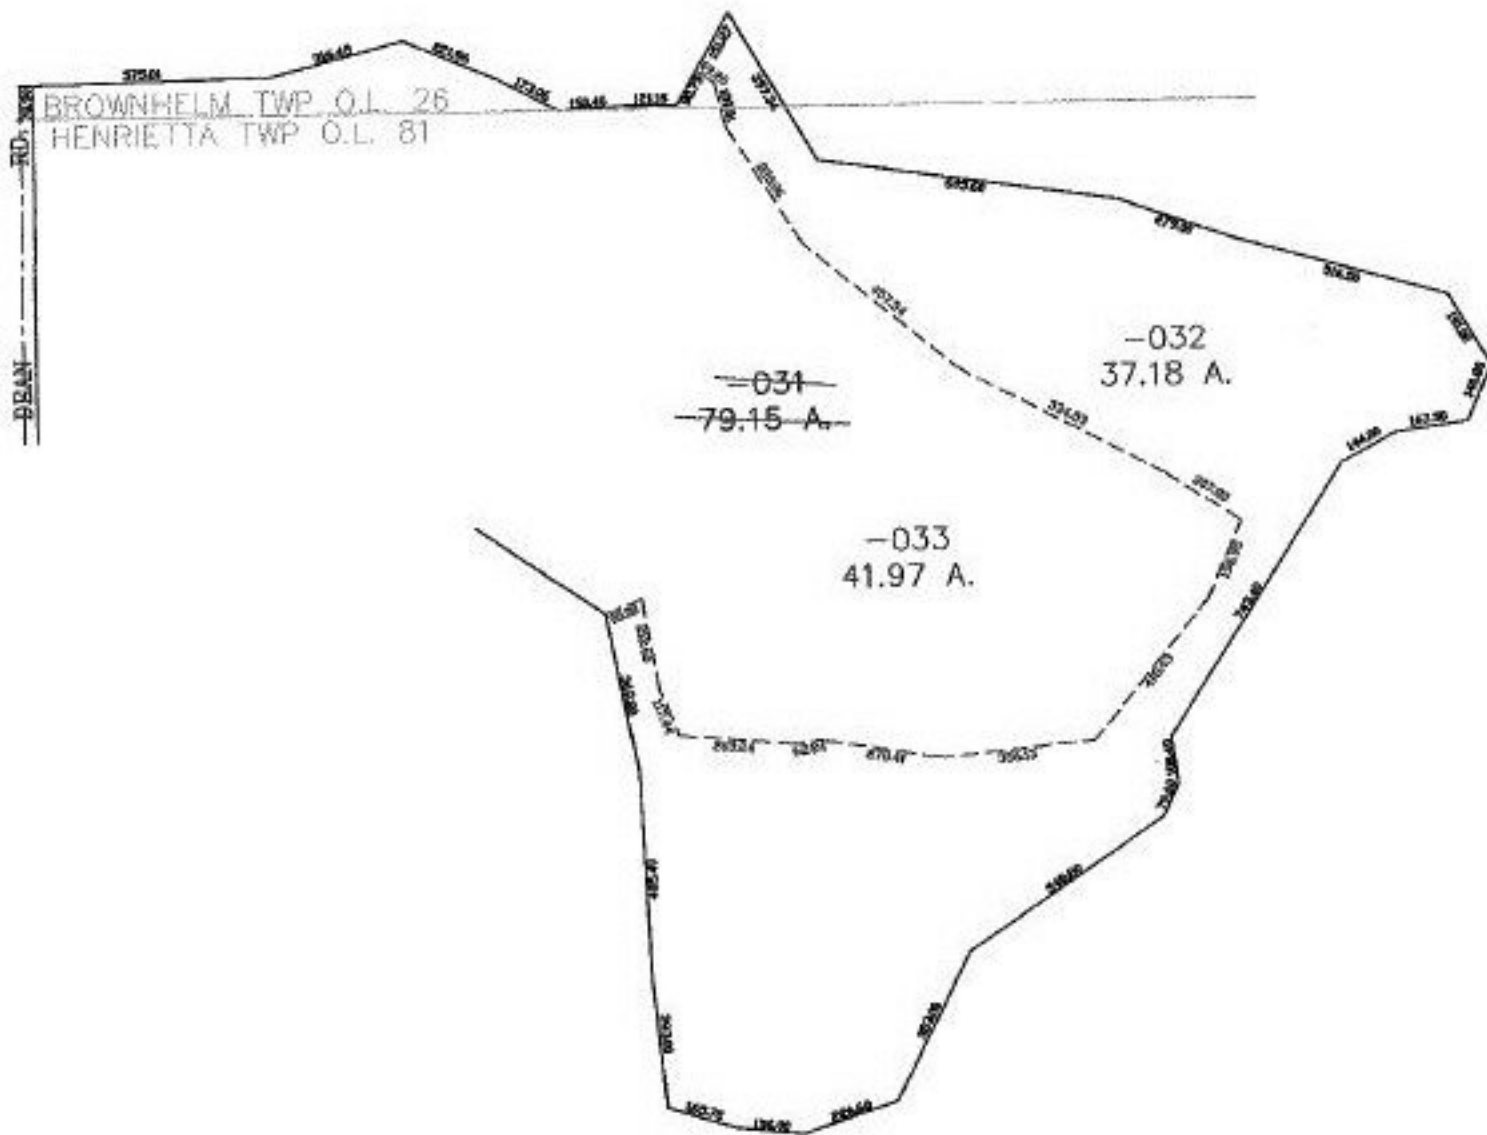

EASTER

PARENT PARCEL: 08-00-081-000-031

CHILD PARCEL: 08-00-081-000-032, -033

STARTING POINT: CENTERLINE OF DEAN RD. & O.L. 81

NO. 01229

**SPLITS/DEEDS PROCESSED**

LORAIN COUNTY TAX MAP DEPARTMENT  
226 MIDDLE AVE. ELYRIA, OHIO

SURVEYED BY: THOMAS A. SIMON

CLOSURE: 0.01 : 10,000

MAP PAGE(S): 8-A, 1-1

APPROVED BY: JAH DATE: 10-24-02

SCALE: 1" = 100' PRIOR INSTRUMENT: 19980522476