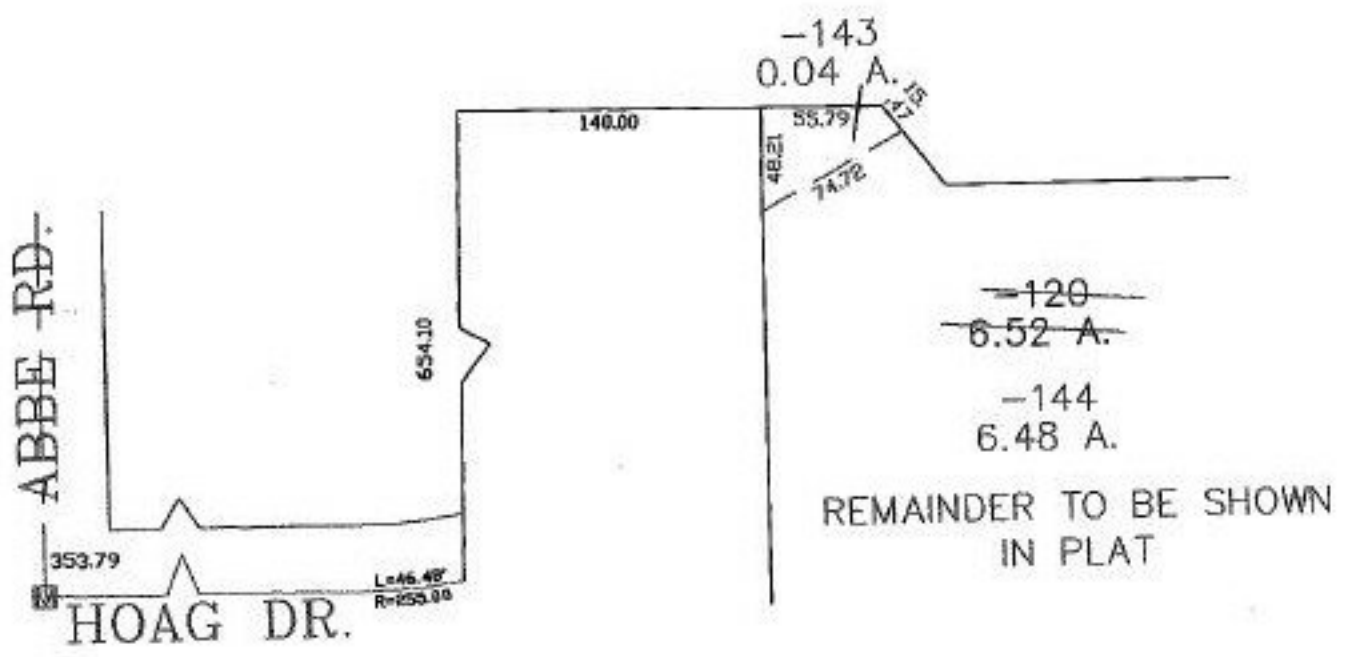

PARENT PARCEL: 03-00-001-000-120
CHILD PARCEL: 03-00-001-000-143, -144
STARTING POINT: CENTERLINE OF HOAG DR. & ABBE RD.

NO. 01218

SPLITS/DEEDS PROCESSED

LORAIN COUNTY TAX MAP DEPARTMENT
226 MIDDLE AVE. ELYRIA, OHIO

SURVEYED BY: RAYMOND FOOS
CLOSURE: 0.00 : 10.000
MAP PAGE(S): 3-00-001-A
APPROVED BY: JAH DATE: 10-3-02
SCALE: 1" = 100' PRIOR INSTRUMENT: OR 1439/488