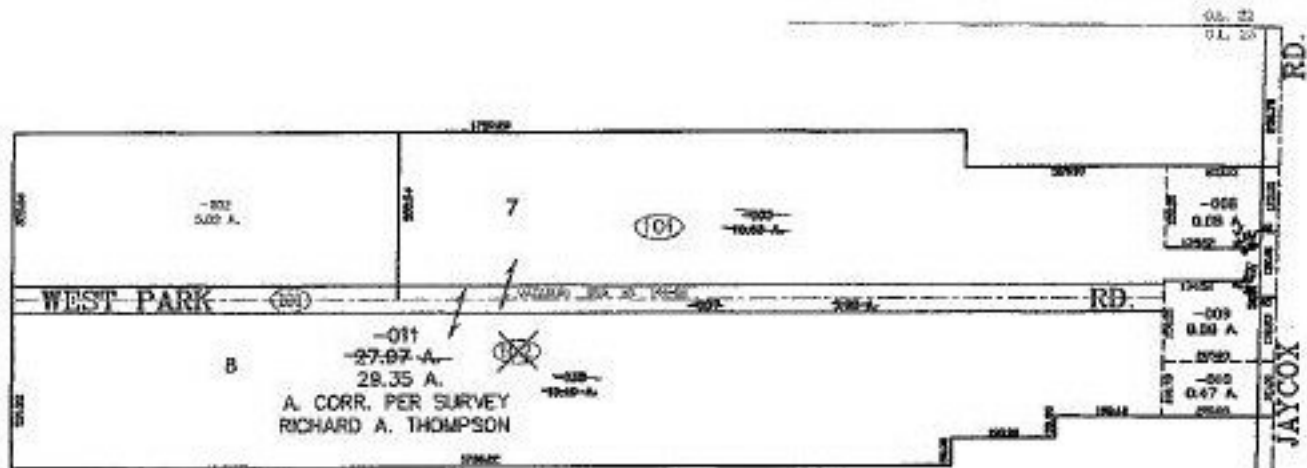

PARENT PARCEL: 04-00-023-101-007, 003 04-00-023-102-038

CHILD PARCEL: 04-00-023-101-008 THRU -011

STARTING POINT: CENTERLINE OF JAYCOX RD. & O.L. 23

NO. 01216

**SPLITS/DEEDS PROCESSED**  
LORAIN COUNTY TAX MAP DEPARTMENT  
226 MIDDLE AVE. ELYRIA, OHIO

SURVEYED BY: RICHARD A. THOMPSON  
CLOSURE: 0.00 : 10.000  
MAP PAGE(S): 04-00-023-B  
APPROVED BY: JAH DATE: 11-1-02  
SCALE: 1" = 400. PRIOR INSTRUMENT: OR 1451/556