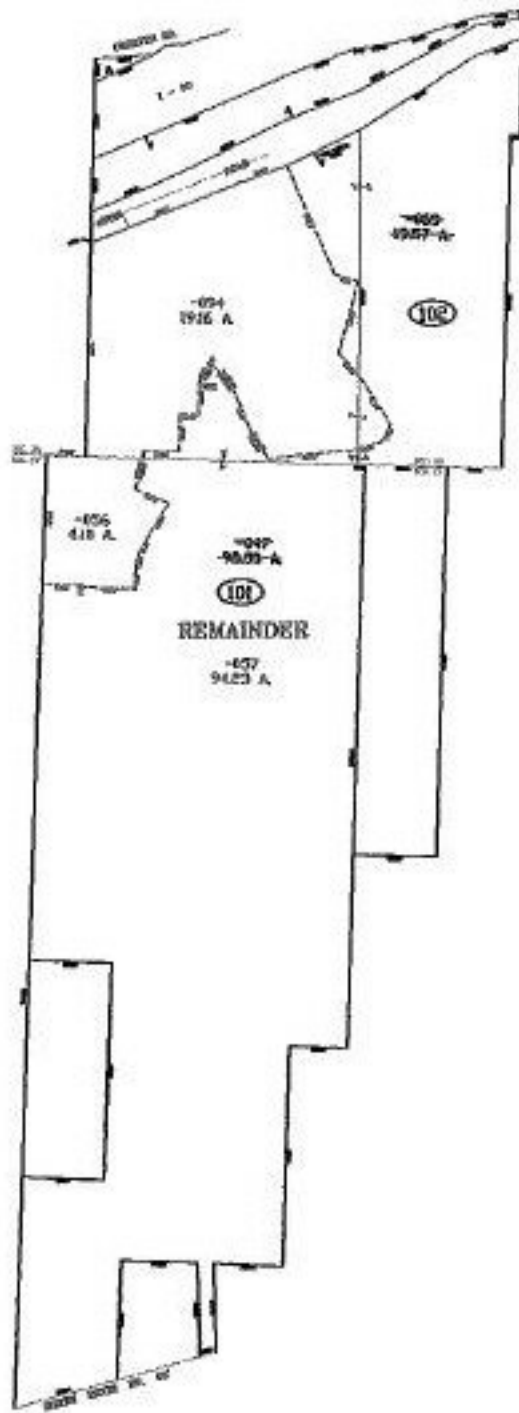

RASTER

PARENT PARCEL: 04-00-027-101-047 & 04-00-028-102-063
CHILD PARCEL: 04-00-027-101-056 & -057 , 04-00-028-102-094
STARTING POINT: XXXXXX

NO. 01212

SPLITS/DEEDS PROCESSED
LORAIN COUNTY TAX MAP DEPARTMENT
226 MIDDLE AVE. ELYRIA, OHIO

SURVEYED BY: DAVID L. ELWELL
CLOSURE: 0.01 : 10,000
MAP PAGE(S): 04-00-027-B&F , -028 F&G
APPROVED BY: TJS DATE: 9/20/02
SCALE: 1" = 800' PRIOR INSTRUMENT: DV XXXX/XXX