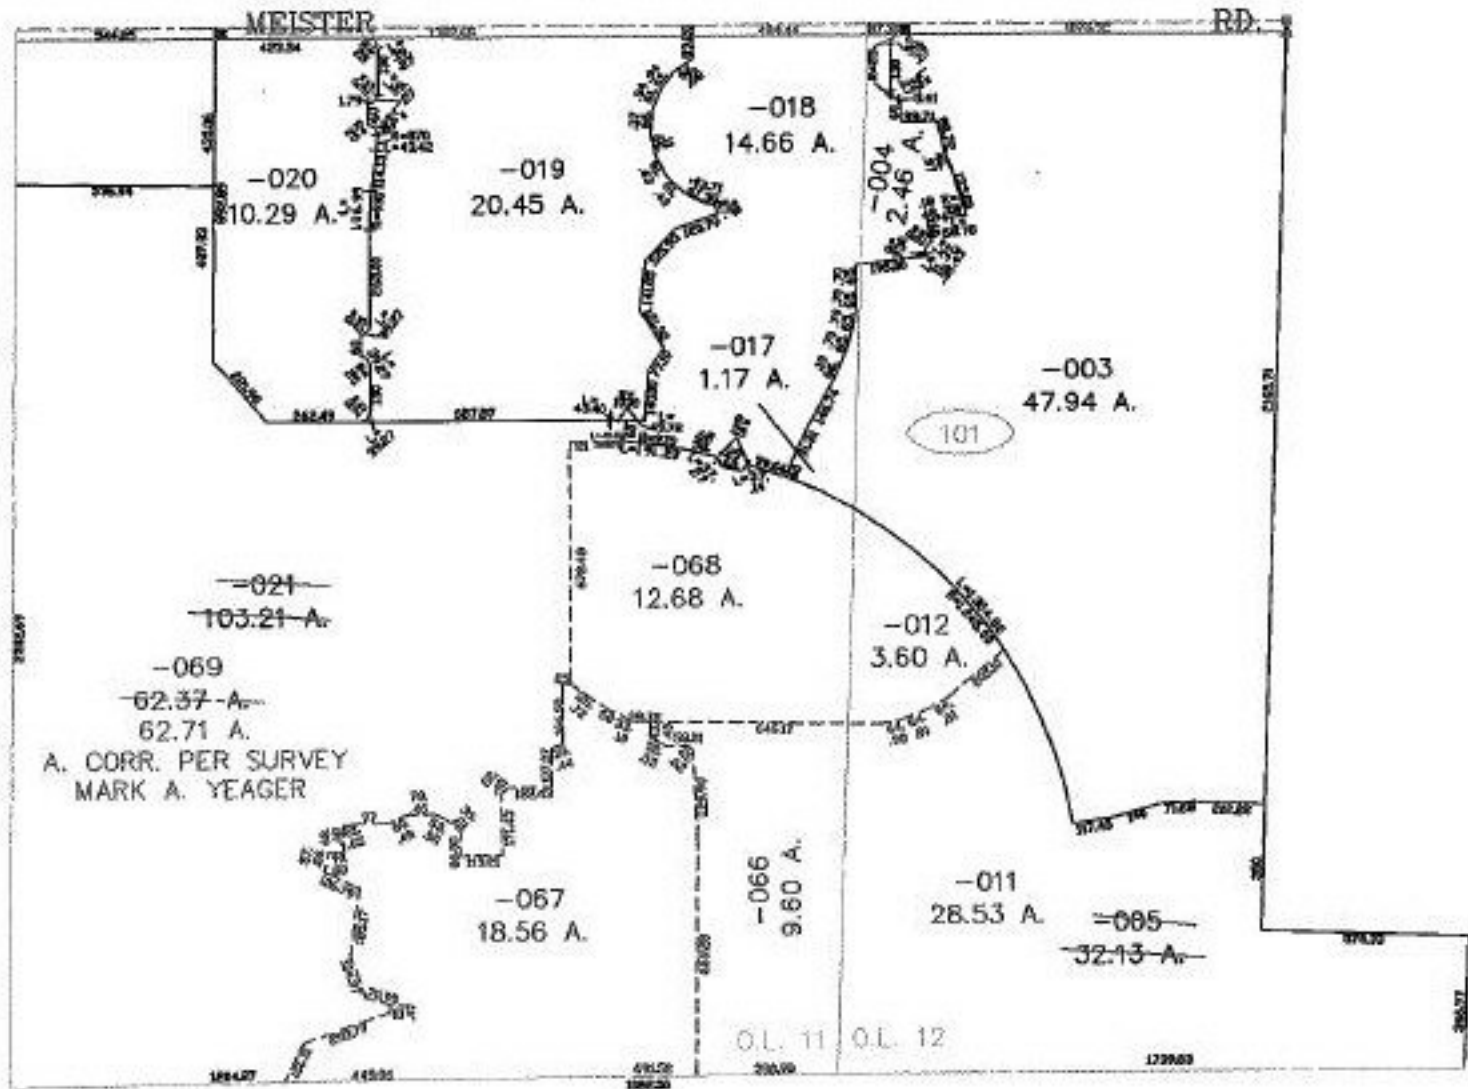

PARENT PARCEL: 02-02-011-000-021, 02-02-012-101-005

CHILD PARCEL: 02-02-011-000-066 THRU -069 02-02-012-101-011, -012

STARTING POINT: CENTERLINE OF MEISTER RD. & O.L. 11 & 12

NO. 01207

SPLITS/DEEDS PROCESSED

LORAIN COUNTY TAX MAP DEPARTMENT
226 MIDDLE AVE. ELYRIA, OHIO

SURVEYED BY: MARK ALLEN YEAGER

CLOSURE: 0.01 : 10,000

MAP PAGE(S): 2-F

APPROVED BY: JAH DATE: 09-20-02

SCALE: 1" = 600 PRIOR INSTRUMENT: 20010729273