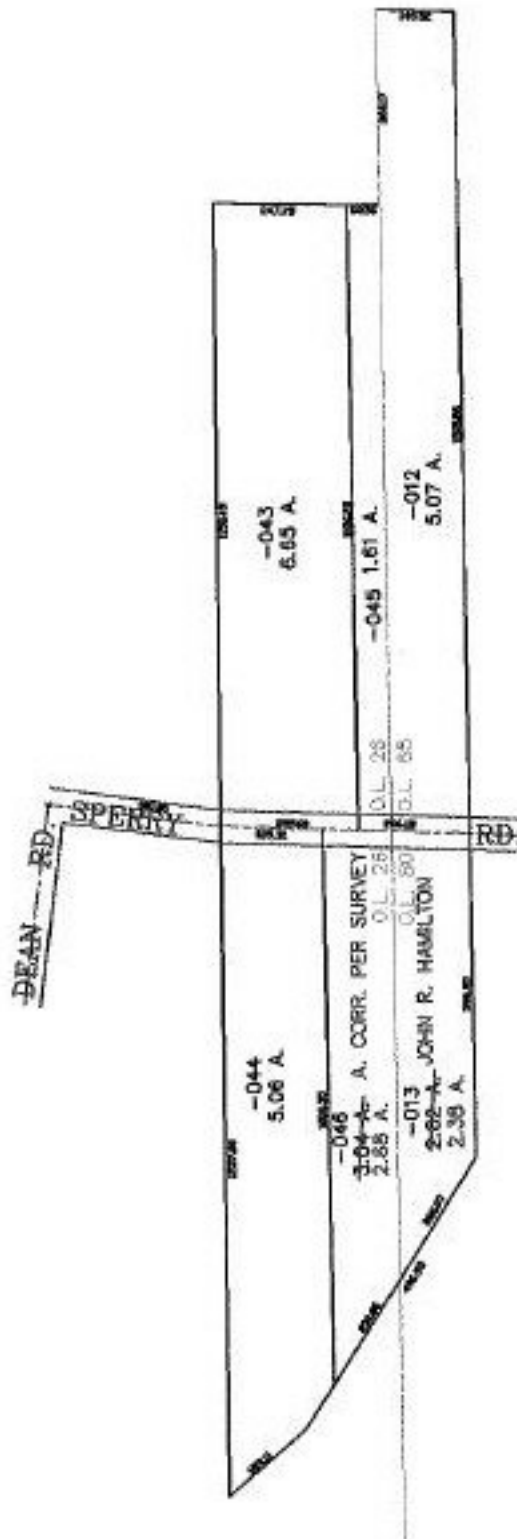

EASTER

PARENT PARCEL: 01-00-080-000-013, 01-20-026-000-046

CHILD PARCEL: SAME

STARTING POINT: CENTERLINE OF SPERRY RD. & DEAN RD.

NO. 01205

SPLITS/DEEDS PROCESSED
LORAIN COUNTY TAX MAP DEPARTMENT
226 MIDDLE AVE. ELYRIA, OHIO

SURVEYED BY: M.G. HURA/JOHN HAMILTON
CLOSURE: 0.00 : 10,000
MAP PAGE(S): 1-1
APPROVED BY: JAH DATE: 9-18-02
SCALE: 1" = 400' PRIOR INSTRUMENT: 20010771986